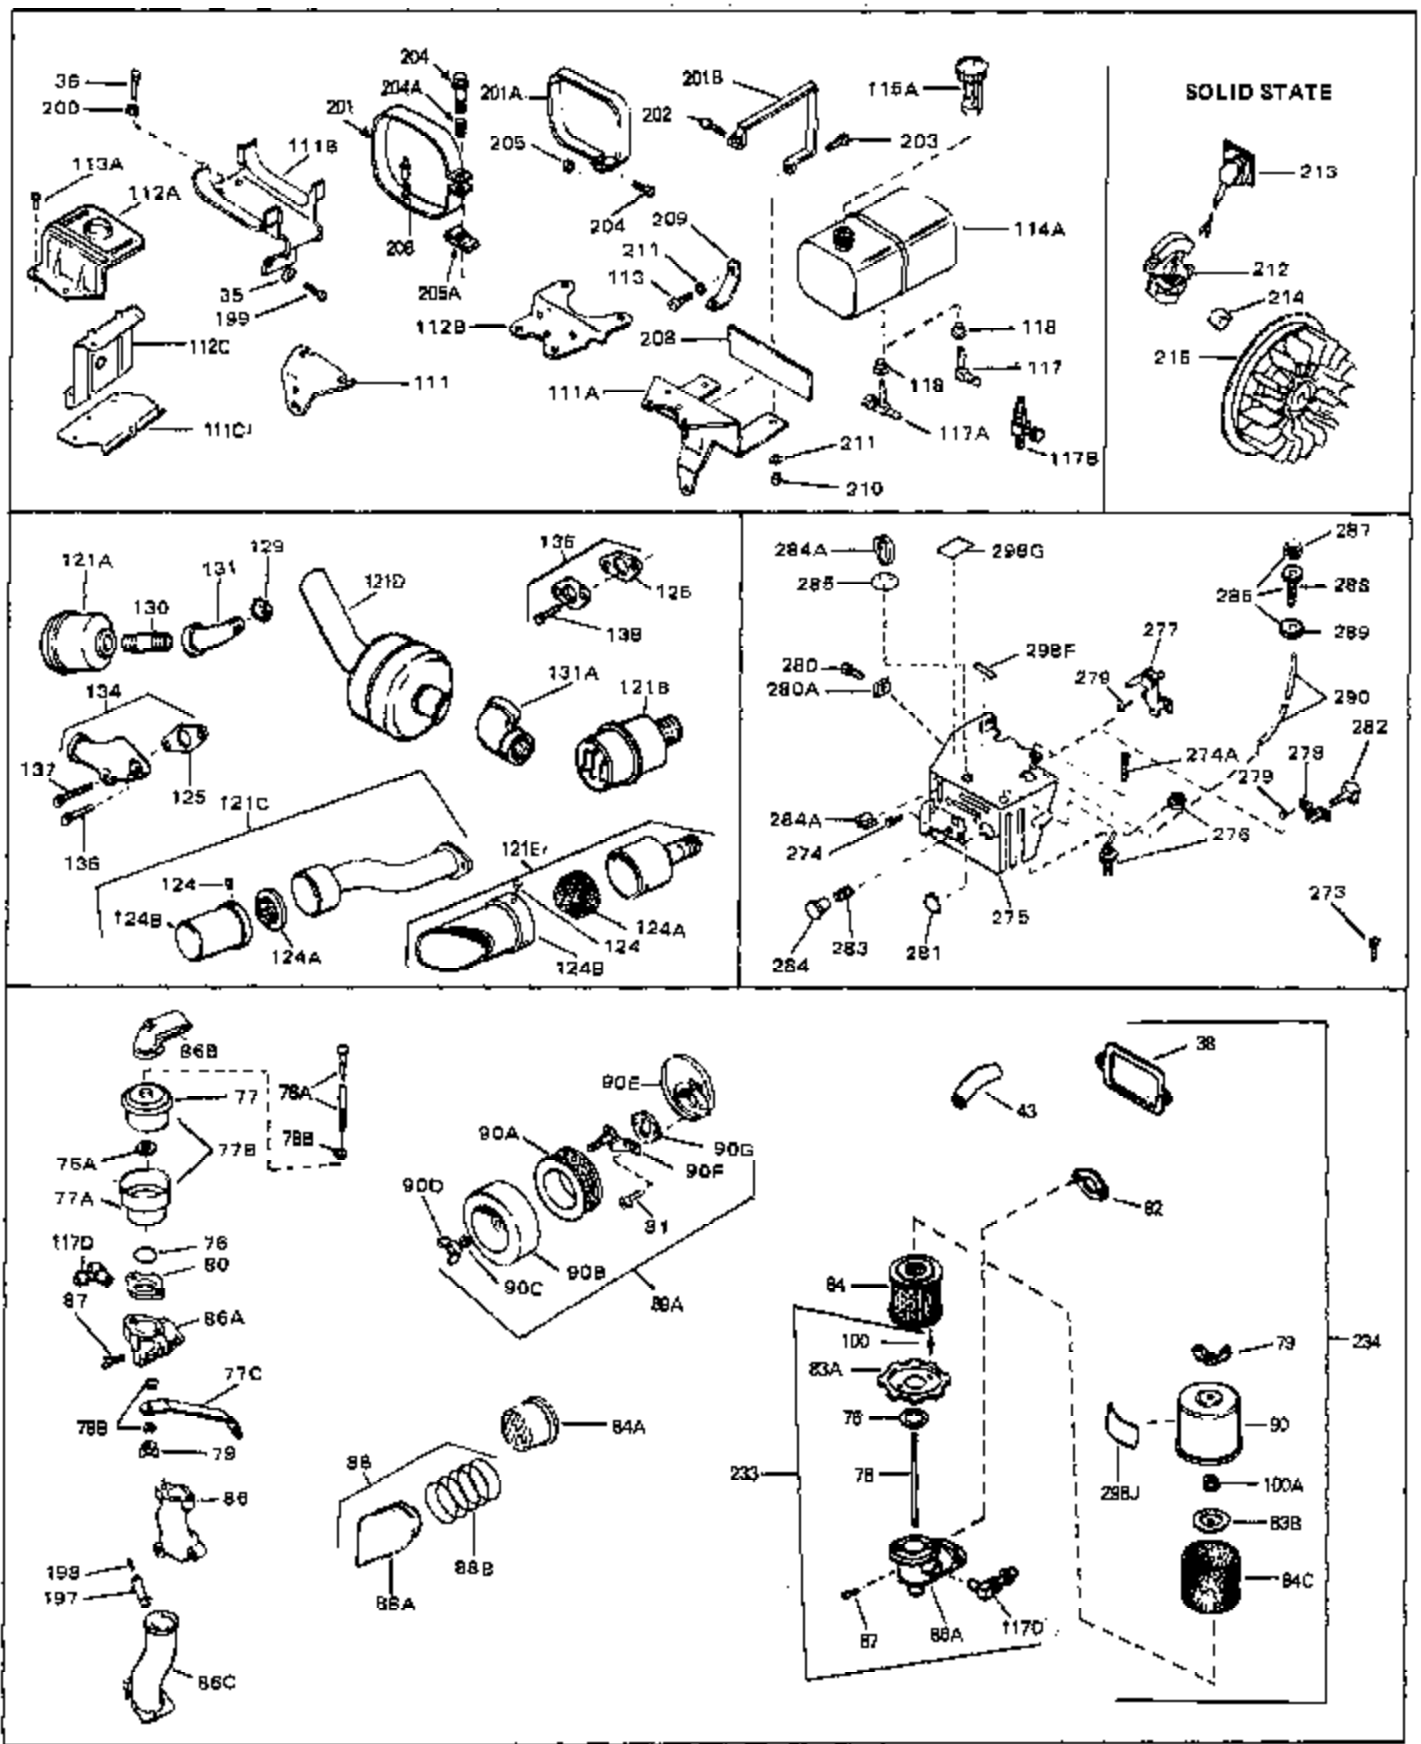

Ref #	Part Number	Qty	Description
121	32401	0	Muffler
125	27930	0	Gasket, Exhaust
126	30196	0	Screw
127	26073	0	Washer, Connecting rod bolt
128	650694A	0	Screw, Hex flange hd., 5/16-18 x 2
132	650139	0	Screw
132	650548	0	Screw, Hex washer hd., 8-32 x 5/16
144	650542	0	Screw, Hex hd. cap, 5/16 18 x 13/16
146	29538	0	Base, Mounting
147	650128	0	Screw
148	30622	0	Extension, Blower housing
186	27275	0	Clip, Hi-tension wire
186	29443	0	Clip, Fuel line
186	33685	0	Clip, Hi-tension wire
193	27276	0	Cover, Spark plug
226	610973	0	Terminal Assy.
229	28942	0	Screw
230	27793	0	Clip, Conduit
232	28468	0	Wire, Ground (Female fitting both ends)
244	31793	0	Bearing, Ball
245	31792	0	Washer, Thrust
246	31855	0	Retainer, Bearing
247	650778	0	Washer, Lock
248	650580	0	Nut, Lock
262	29716	0	Screw
264	32125	0	Cup, Starter
265	590417	0	Screen, Starter cup
266	650815	0	Washer, Belleville
267	8115	0	Nut, Hex
298	34346	0	Decal, Instruction
298A	31517	0	Decal, H.P. (5 H.P.)
298A	32173	0	Decal, H.P. (6 H.P.)
298A	33310	0	Decal, Mini-Bike (5 H.P.)
298A	34316	0	Decal, Name
299	30547A	0	Contact Assy., Breaker
300	30548B	0	Condenser
301	631021	0	Inlet Needle, Seat & Clip Assy.
303	630994A	0	Carburetor
304	610689A	0	Magneto, Tecumseh
306	590420	0	Starter, Rewind
310	33235	0	Gasket Set