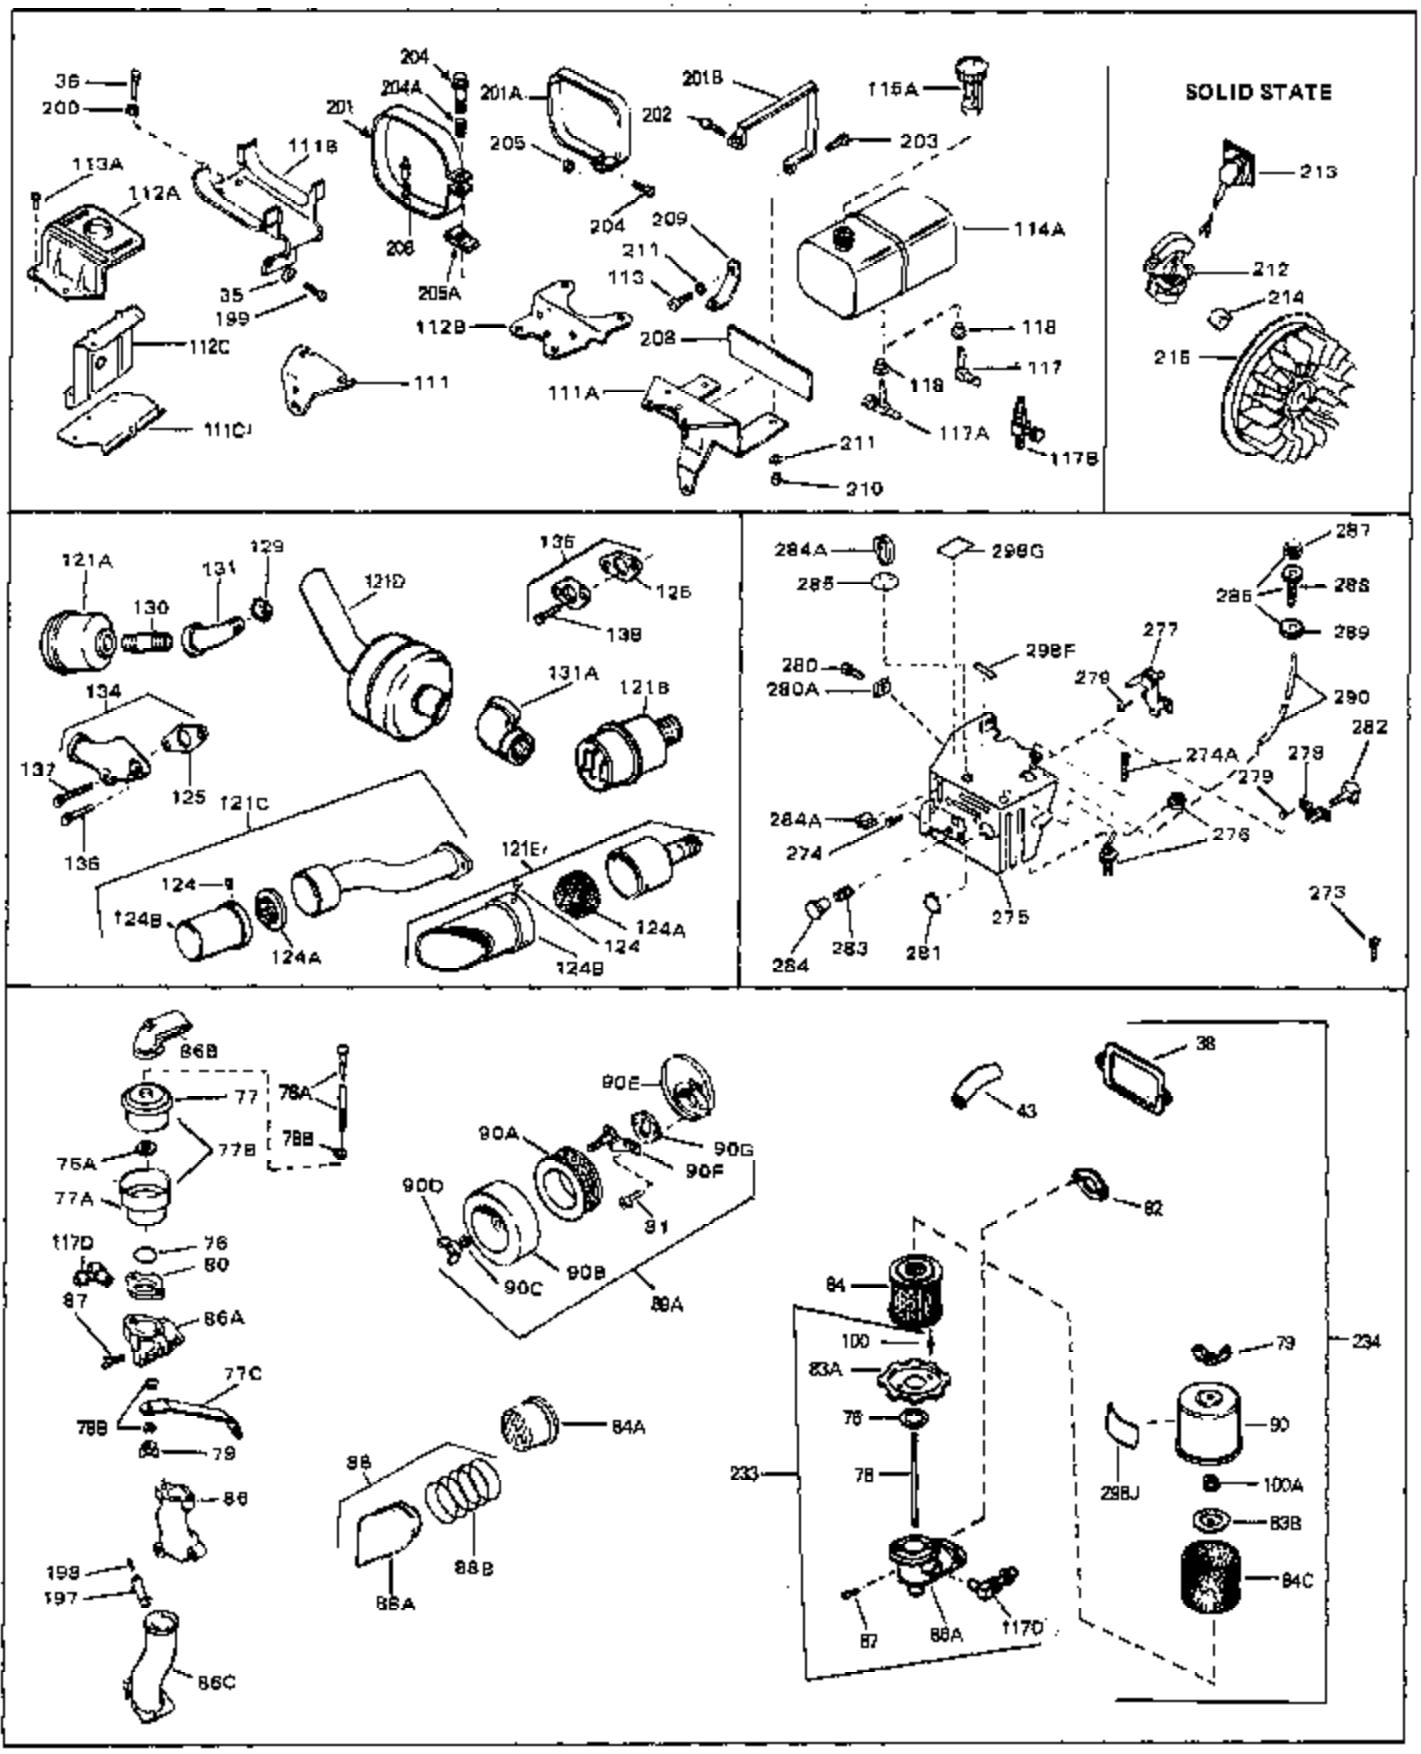

Ref #	Part Number	Qty	Description
120	26460	0	Clamp, Fuel line
121	32401	0	Muffler
125	27930	0	Gasket, Exhaust
126	30196	0	Screw
127	26073	0	Washer, Connecting rod bolt
128	650694A	0	Screw, Hex flange hd., 5/16-18 x 2
132	650139	0	Screw
132	650548	0	Screw, Hex washer hd., 8-32 x 5/16
144	650542	0	Screw, Hex hd. cap, 5/16 18 x 13/16
146	29538	0	Base, Mounting
147	650128	0	Screw
148	30622	0	Extension, Blower housing
186	27275	0	Clip, Hi-tension wire
186	29443	0	Clip, Fuel line
186	33685	0	Clip, Hi-tension wire
193	610118	0	Cover, Spark plug
226	610973	0	Terminal Assy.
229	28942	0	Screw
230	27793	0	Clip, Conduit
232	28468	0	Wire, Ground (Female fitting both ends)
244	31793	0	Bearing, Ball
245	31792	0	Washer, Thrust
246	31855	0	Retainer, Bearing
247	650778	0	Washer, Lock
248	650580	0	Nut, Lock
262	29716	0	Screw
264	32125	0	Cup, Starter
265	590417	0	Screen, Starter cup
266	650815	0	Washer, Belleville
267	8115	0	Nut, Hex
298	34346	0	Decal, Instruction
298A	31517	0	Decal, H.P. (5 H.P.)
298A	32173	0	Decal, H.P. (6 H.P.)
298A	33310	0	Decal, Mini-Bike (5 H.P.)
298A	34316	0	Decal, Name
299	30547A	0	Contact Assy., Breaker
300	30548B	0	Condenser
301	631021	0	Inlet Needle, Seat & Clip Assy.
303	630994A	0	Carburetor
304	610681A	0	Magneto, Tecumseh Alternator (w/ring gear)
306	590420	0	Starter, Rewind
310	33235	0	Gasket Set