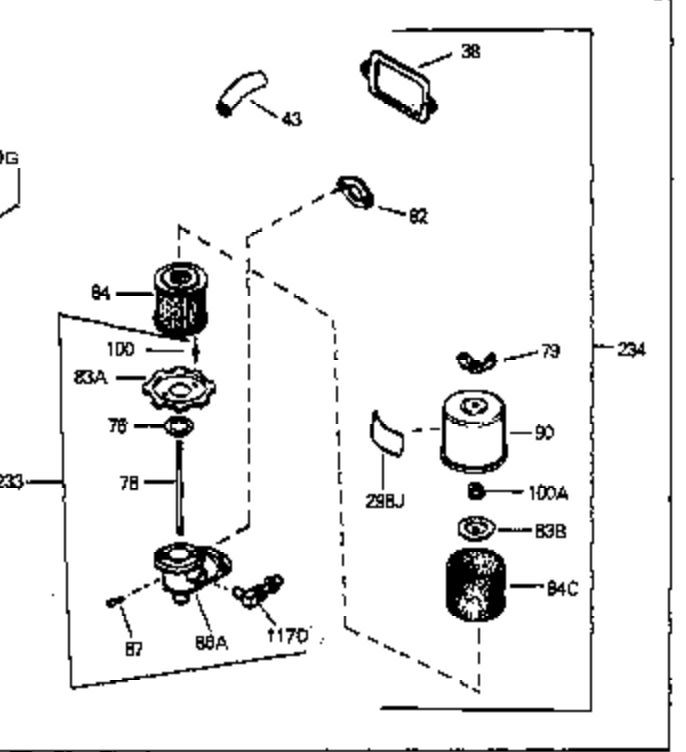

Ref #	Part Number	Qty	Description
120	26460	0	Clamp, Fuel line
125	27930	0	Gasket, Exhaust
132	650139	0	Screw
132	650548	0	Screw, Hex washer hd., 8-32 x 5/16
144	650542	0	Screw, Hex hd. cap, 5/16 18 x 13/16
146	29538	0	Base, Mounting
147	650128	0	Screw
148	30622	0	Extension, Blower housing
149A	30747	0	Clip, Shorting
150	16645	0	Lockwasher
186	27275	0	Clip, Hi-tension wire
186	29443	0	Clip, Fuel line
186	33685	0	Clip, Hi-tension wire
224	31386	0	Spring, Governor
225B	31726B	0	Bracket Assy., Speed control
226	610973	0	Terminal Assy.
229	28942	0	Screw
230	27793	0	Clip, Conduit
244	31793	0	Bearing, Ball
245	31792	0	Washer, Thrust
246	31855	0	Retainer, Bearing
247	650778	0	Washer, Lock
248	650580	0	Nut, Lock
266	650815	0	Washer, Belleville
267	8115	0	Nut, Hex
298	34346	0	Decal, Instruction
298A	31517	0	Decal, H.P. (5 H.P.)
298A	32173	0	Decal, H.P. (6 H.P.)
298A	33310	0	Decal, Mini-Bike (5 H.P.)
298A	34316	0	Decal, Name
299	30547A	0	Contact Assy., Breaker
300	30548B	0	Condenser
301	631021	0	Inlet Needle, Seat & Clip Assy.
303	631067A	0	Carburetor
304	610689A	0	Magneto, Tecumseh
310	33235	0	Gasket Set