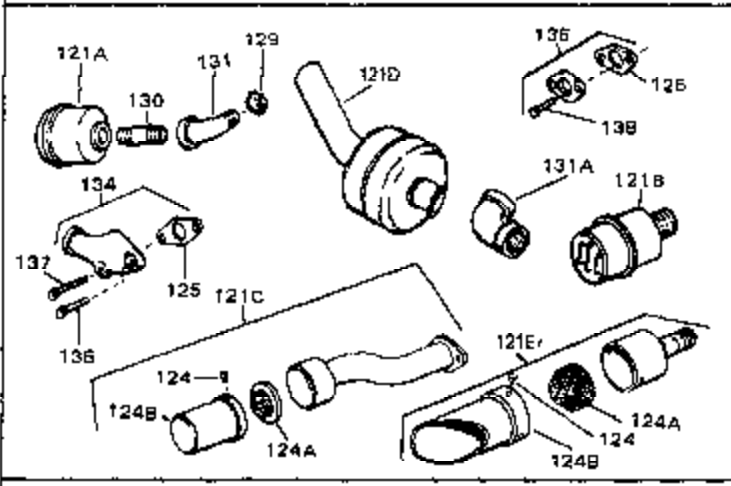

Ref #	Part Number	Qty	Description
120	26460	0	Clamp, Fuel line
125	27930	0	Gasket, Exhaust
132	650139	0	Screw
132	650548	0	Screw, Hex washer hd., 8-32 x 5/16
144	650542	0	Screw, Hex hd. cap, 5/16 18 x 13/16
146	29538	0	Base, Mounting
147	650128	0	Screw
148	30622	0	Extension, Blower housing
149A	30747	0	Clip, Shorting
150	16645	0	Lockwasher
186	27275	0	Clip, Hi-tension wire
186	29443	0	Clip, Fuel line
186	33685	0	Clip, Hi-tension wire
224	31386	0	Spring, Governor
225B	31726B	0	Bracket Assy., Speed control
226	610973	0	Terminal Assy.
229	28942	0	Screw
230	27793	0	Clip, Conduit
244	31793	0	Bearing, Ball
245	31792	0	Washer, Thrust
246	31855	0	Retainer, Bearing
247	650778	0	Washer, Lock
248	650580	0	Nut, Lock
266	650815	0	Washer, Belleville
267	8115	0	Nut, Hex
298	34346	0	Decal, Instruction
298A	31517	0	Decal, H.P. (5 H.P.)
298A	32173	0	Decal, H.P. (6 H.P.)
298A	33310	0	Decal, Mini-Bike (5 H.P.)
298A	34316	0	Decal, Name
299	30547A	0	Contact Assy., Breaker
300	30548B	0	Condenser
301	631021	0	Inlet Needle, Seat & Clip Assy.
303	631067A	0	Carburetor
304	610689A	0	Magneto, Tecumseh
310	33235	0	Gasket Set