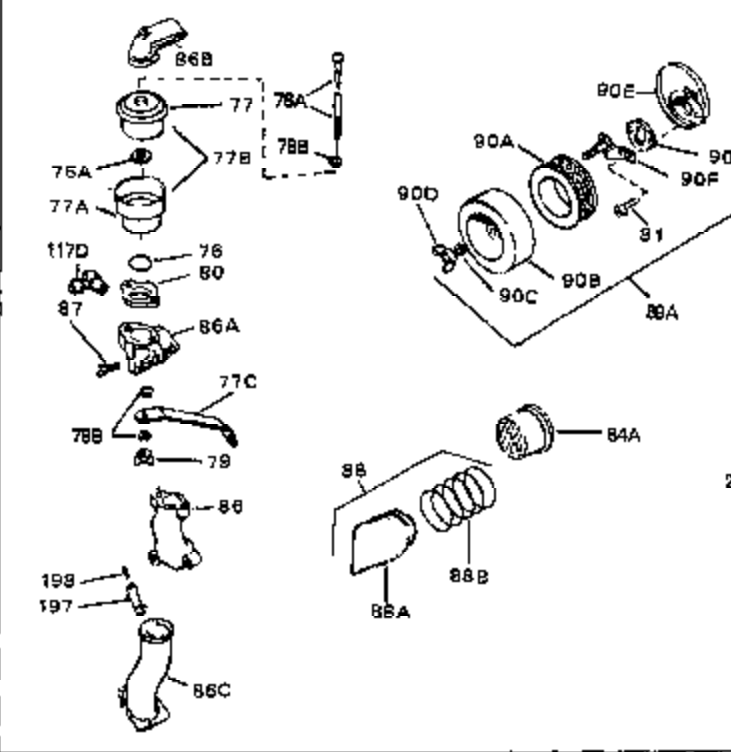

Ref #	Part Number	Qty	Description
120	26460	0	Clamp, Fuel line
125	27930	0	Gasket, Exhaust
132	650139	0	Screw
132	650548	0	Screw, Hex washer hd., 8-32 x 5/16
144	650542	0	Screw, Hex hd. cap, 5/16 18 x 13/16
146	29538	0	Base, Mounting
147	650128	0	Screw
148	30622	0	Extension, Blower housing
149A	30747	0	Clip, Shorting
150	16645	0	Lockwasher
186	27275	0	Clip, Hi-tension wire
186	29443	0	Clip, Fuel line
186	33685	0	Clip, Hi-tension wire
224	31386	0	Spring, Governor
225B	31726B	0	Bracket Assy., Speed control
226	610973	0	Terminal Assy.
229	28942	0	Screw
230	27793	0	Clip, Conduit
244	31793	0	Bearing, Ball
245	31792	0	Washer, Thrust
246	31855	0	Retainer, Bearing
247	650778	0	Washer, Lock
248	650580	0	Nut, Lock
266	650815	0	Washer, Belleville
267	8115	0	Nut, Hex
298	34346	0	Decal, Instruction
298A	31517	0	Decal, H.P. (5 H.P.)
298A	32173	0	Decal, H.P. (6 H.P.)
298A	33310	0	Decal, Mini-Bike (5 H.P.)
298A	34316	0	Decal, Name
299	30547A	0	Contact Assy., Breaker
300	30548B	0	Condenser
301	631021	0	Inlet Needle, Seat & Clip Assy.
303	631067A	0	Carburetor
304	610689A	0	Magneto, Tecumseh
310	33235	0	Gasket Set