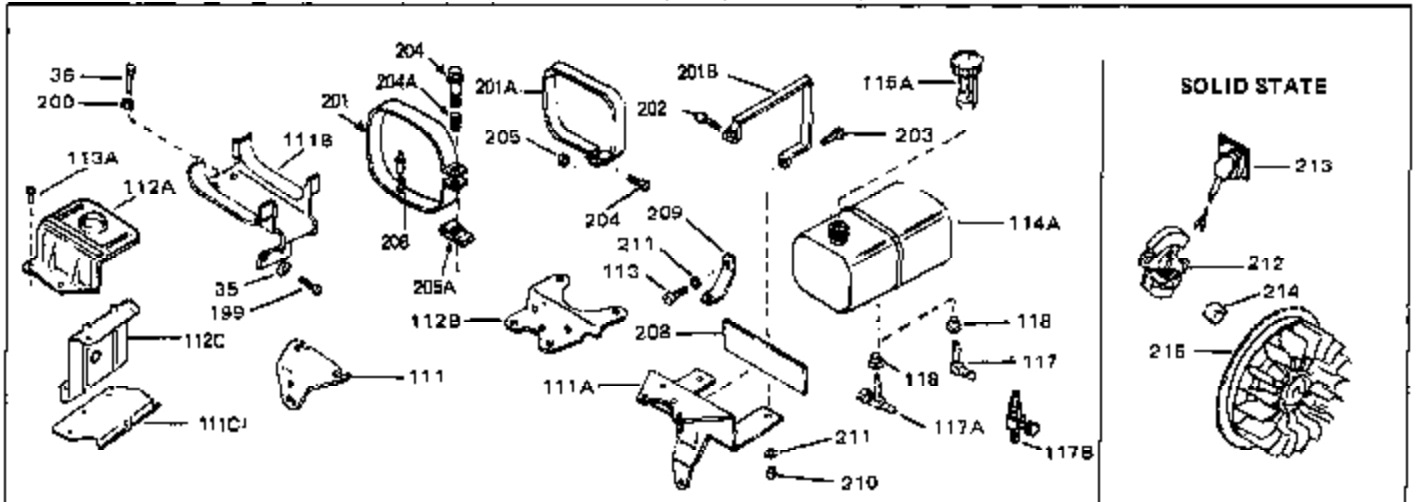

Ref #	Part Number	Qty	Description
120	26460	0	Clamp, Fuel line
125	27930	0	Gasket, Exhaust
132	650139	0	Screw
132	650548	0	Screw, Hex washer hd., 8-32 x 5/16
144	650542	0	Screw, Hex hd. cap, 5/16 18 x 13/16
146	29538	0	Base, Mounting
147	650128	0	Screw
148	30622	0	Extension, Blower housing
149A	30747	0	Clip, Shorting
150	16645	0	Lockwasher
186	27275	0	Clip, Hi-tension wire
186	29443	0	Clip, Fuel line
186	33685	0	Clip, Hi-tension wire
224	31386	0	Spring, Governor
225B	31726B	0	Bracket Assy., Speed control
226	610973	0	Terminal Assy.
229	28942	0	Screw
230	27793	0	Clip, Conduit
244	31793	0	Bearing, Ball
245	31792	0	Washer, Thrust
246	31855	0	Retainer, Bearing
247	650778	0	Washer, Lock
248	650580	0	Nut, Lock
266	650815	0	Washer, Belleville
267	8115	0	Nut, Hex
298	34346	0	Decal, Instruction
298A	31517	0	Decal, H.P. (5 H.P.)
298A	32173	0	Decal, H.P. (6 H.P.)
298A	33310	0	Decal, Mini-Bike (5 H.P.)
298A	34316	0	Decal, Name
299	30547A	0	Contact Assy., Breaker
300	30548B	0	Condenser
301	631021	0	Inlet Needle, Seat & Clip Assy.
303	631067A	0	Carburetor
304	610689A	0	Magneto, Tecumseh
310	33235	0	Gasket Set