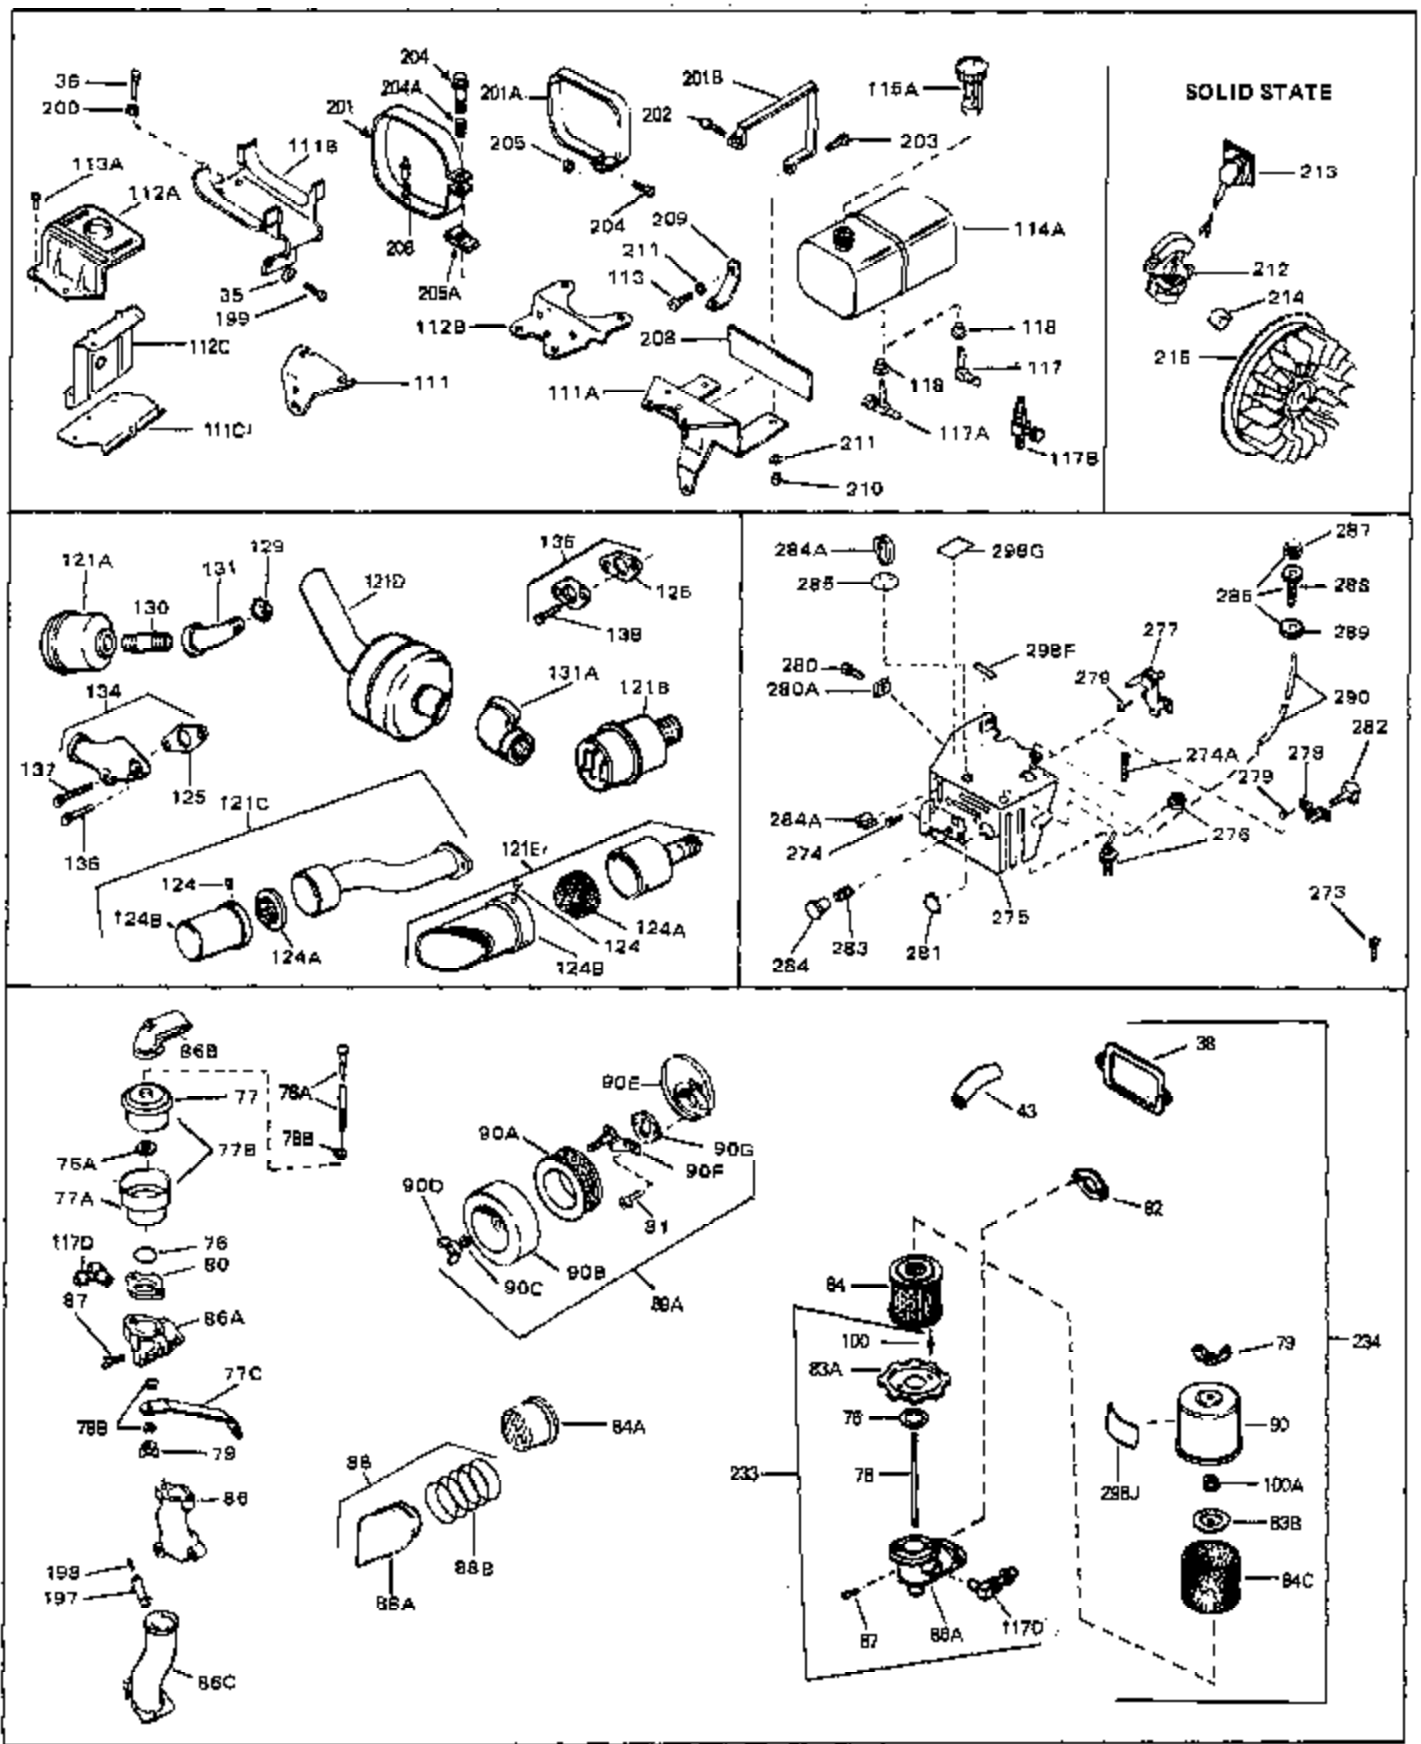

Ref #	Part Number	Qty	Description
35	26073	0	Washer, Connecting rod bolt
35	650570	0	Washer, Flat
35	650691	0	Washer, Flat
36	650694A	0	Screw, Hex flange hd., 5/16-18 x 2
36	650695A	0	Screw, Hex flange hd., 5/16-18 x 2-1/4
36	650697A	0	Screw, Hex flange hd., 5/16-18 x 2-1/2
38	27896	0	Gasket, Breather cover
43	27627	0	Tube, Breather
76	31479	0	Washer, Fiber
76A	31480	0	"O" Ring
77	31669	0	Cover, Oil bath cleaner
77A	31670	0	Bowl, Oil bath cleaner
77B	32561	0	Air cleaner, Oil bath
78B	27183	0	Washer, Fiber
78A	32562	0	Bolt, Air cleaner
79	9577	0	Nut, Wing, 10-24
81	28820	0	Screw
81	30196	0	Screw
81	650521	0	Screw
86B	32560	0	Elbow, Air cleaner
86A	34697	0	Elbow, Air cleaner
87	29786	0	Screw
89A	730128	0	Cleaner Assy., Air
111	33167	0	Bracket, Lower fuel tank
112B	33166A	0	Bracket, Upper fuel tank
113	650561	0	Screw
113A	650665	0	Screw
117B	33053	0	Valve, Fuel strainer & shut-off
121E	391026	0	Muffler
124	650578	0	Screw
124B	33185	0	Cover & Tube, Muffler
124A	33171	0	Screen, Muffler
125	27930	0	Gasket, Exhaust
134	31288	0	Muffler Adapter Kit
135	730130	0	Muffler Adapter Kit
136	6021A	0	Screw, Hex flange hd., 5/16-18 x 1-1/2
137	650697A	0	Screw, Hex flange hd., 5/16-18 x 2-1/2
138	30196	0	Screw
233	34819	0	Elbow Assy., Air cleaner
234	730561	0	Air Cleaner Kit, Dual Element upright,
273	650687	0	Screw, Pan hd. self-tap, 10-32 x 5/16