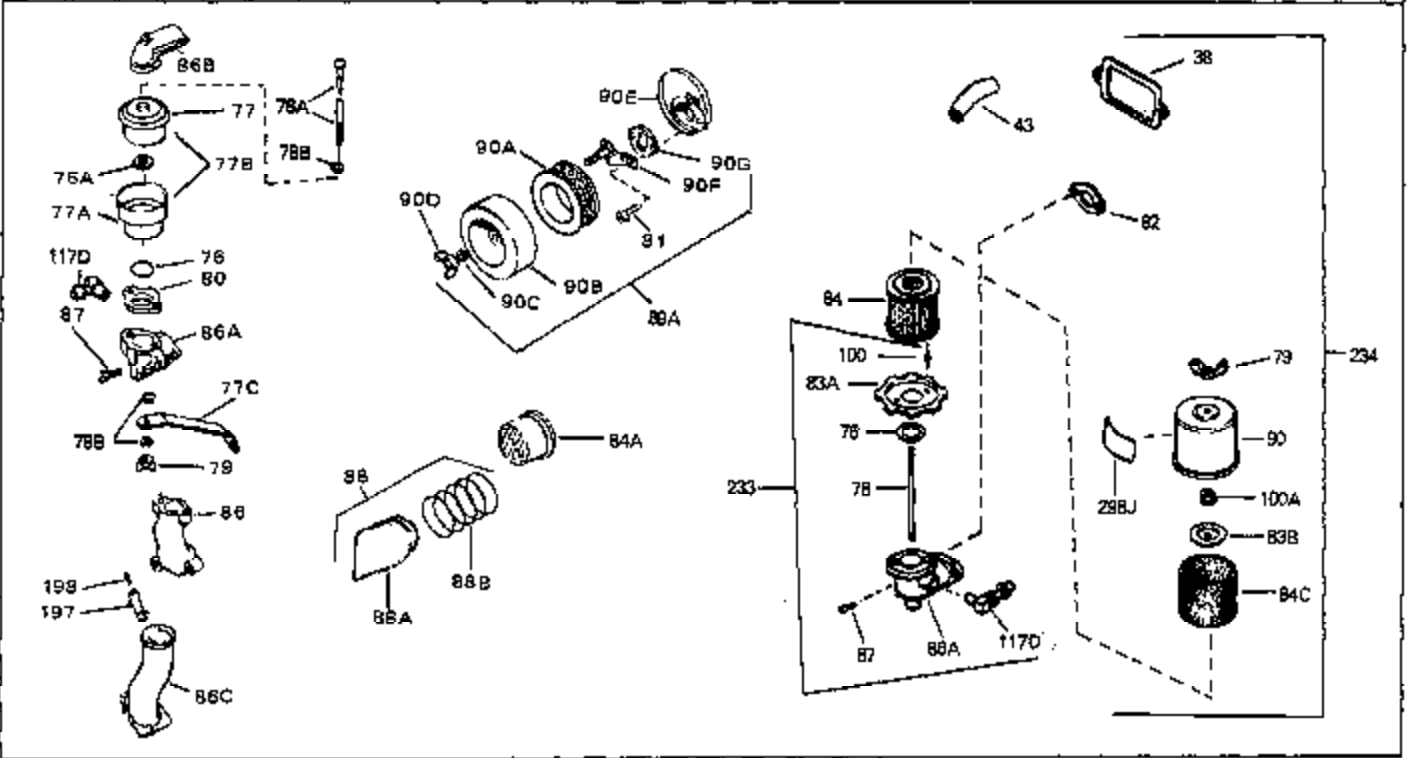

Ref #	Part Number	Qty	Description
35	26073	0	Washer, Connecting rod bolt
35	650570	0	Washer, Flat
35	650691	0	Washer, Flat
36	650694A	0	Screw, Hex flange hd., 5/16-18 x 2
36	650695A	0	Screw, Hex flange hd., 5/16-18 x 2-1/4
36	650697A	0	Screw, Hex flange hd., 5/16-18 x 2-1/2
38	27896	0	Gasket, Breather cover
43	27627	0	Tube, Breather
81	28820	0	Screw
81	30196	0	Screw
81	650521	0	Screw
86A	34697	0	Elbow, Air cleaner
89A	730128	0	Cleaner Assy., Air
111A	33353	0	Bracket, Lower fuel tank
112A	33352A	0	Bracket, Upper fuel tank
113	650561	0	Screw
113A	650273	0	Screw
117B	33053	0	Valve, Fuel strainer & shut-off
117	33395	0	Fitting, Fuel line
118	33679	0	Bushing, Fuel fitting
121E	391026	0	Muffler
124A	33171	0	Screen, Muffler
124B	33185	0	Cover & Tube, Muffler
124	650578	0	Screw
125	27930	0	Gasket, Exhaust
134	31288	0	Muffler Adapter Kit
135	730130	0	Muffler Adapter Kit
136	6021A	0	Screw, Hex flange hd., 5/16-18 x 1-1/2
137	650697A	0	Screw, Hex flange hd., 5/16-18 x 2-1/2
138	30196	0	Screw
233	34819	0	Elbow Assy., Air cleaner
234	730561	0	Air Cleaner Kit, Dual Element upright,
273	650687	0	Screw, Pan hd. self-tap, 10-32 x 5/16