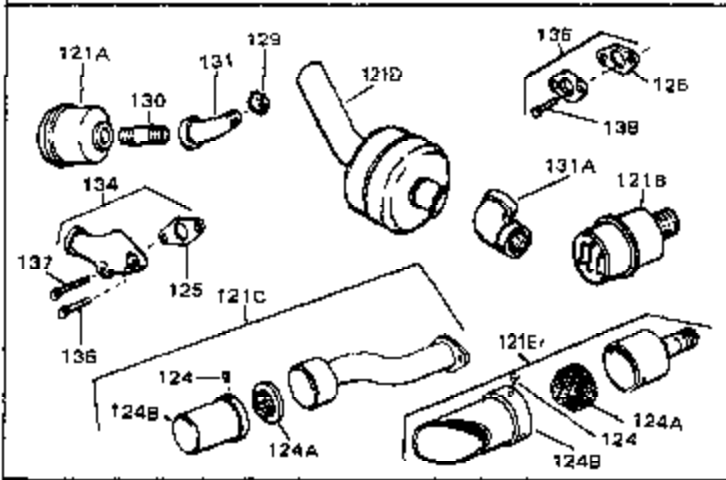

Ref #	Part Number	Qty	Description
35	26073	0	Washer, Connecting rod bolt
35	650570	0	Washer, Flat
35	650691	0	Washer, Flat
36	650694A	0	Screw, Hex flange hd., 5/16-18 x 2
36	650695A	0	Screw, Hex flange hd., 5/16-18 x 2-1/4
36	650697A	0	Screw, Hex flange hd., 5/16-18 x 2-1/2
38	27896	0	Gasket, Breather cover
43	27627	0	Tube, Breather
81	28820	0	Screw
81	30196	0	Screw
81	650521	0	Screw
86A	34697	0	Elbow, Air cleaner
89A	730128	0	Cleaner Assy., Air
111A	33353	0	Bracket, Lower fuel tank
112A	33352A	0	Bracket, Upper fuel tank
113	650561	0	Screw
113A	650273	0	Screw
117B	33053	0	Valve, Fuel strainer & shut-off
117	33395	0	Fitting, Fuel line
118	33679	0	Bushing, Fuel fitting
121E	391026	0	Muffler
124A	33171	0	Screen, Muffler
124B	33185	0	Cover & Tube, Muffler
124	650578	0	Screw
125	27930	0	Gasket, Exhaust
134	31288	0	Muffler Adapter Kit
135	730130	0	Muffler Adapter Kit
136	6021A	0	Screw, Hex flange hd., 5/16-18 x 1-1/2
137	650697A	0	Screw, Hex flange hd., 5/16-18 x 2-1/2
138	30196	0	Screw
233	34819	0	Elbow Assy., Air cleaner
234	730561	0	Air Cleaner Kit, Dual Element upright,
273	650687	0	Screw, Pan hd. self-tap, 10-32 x 5/16