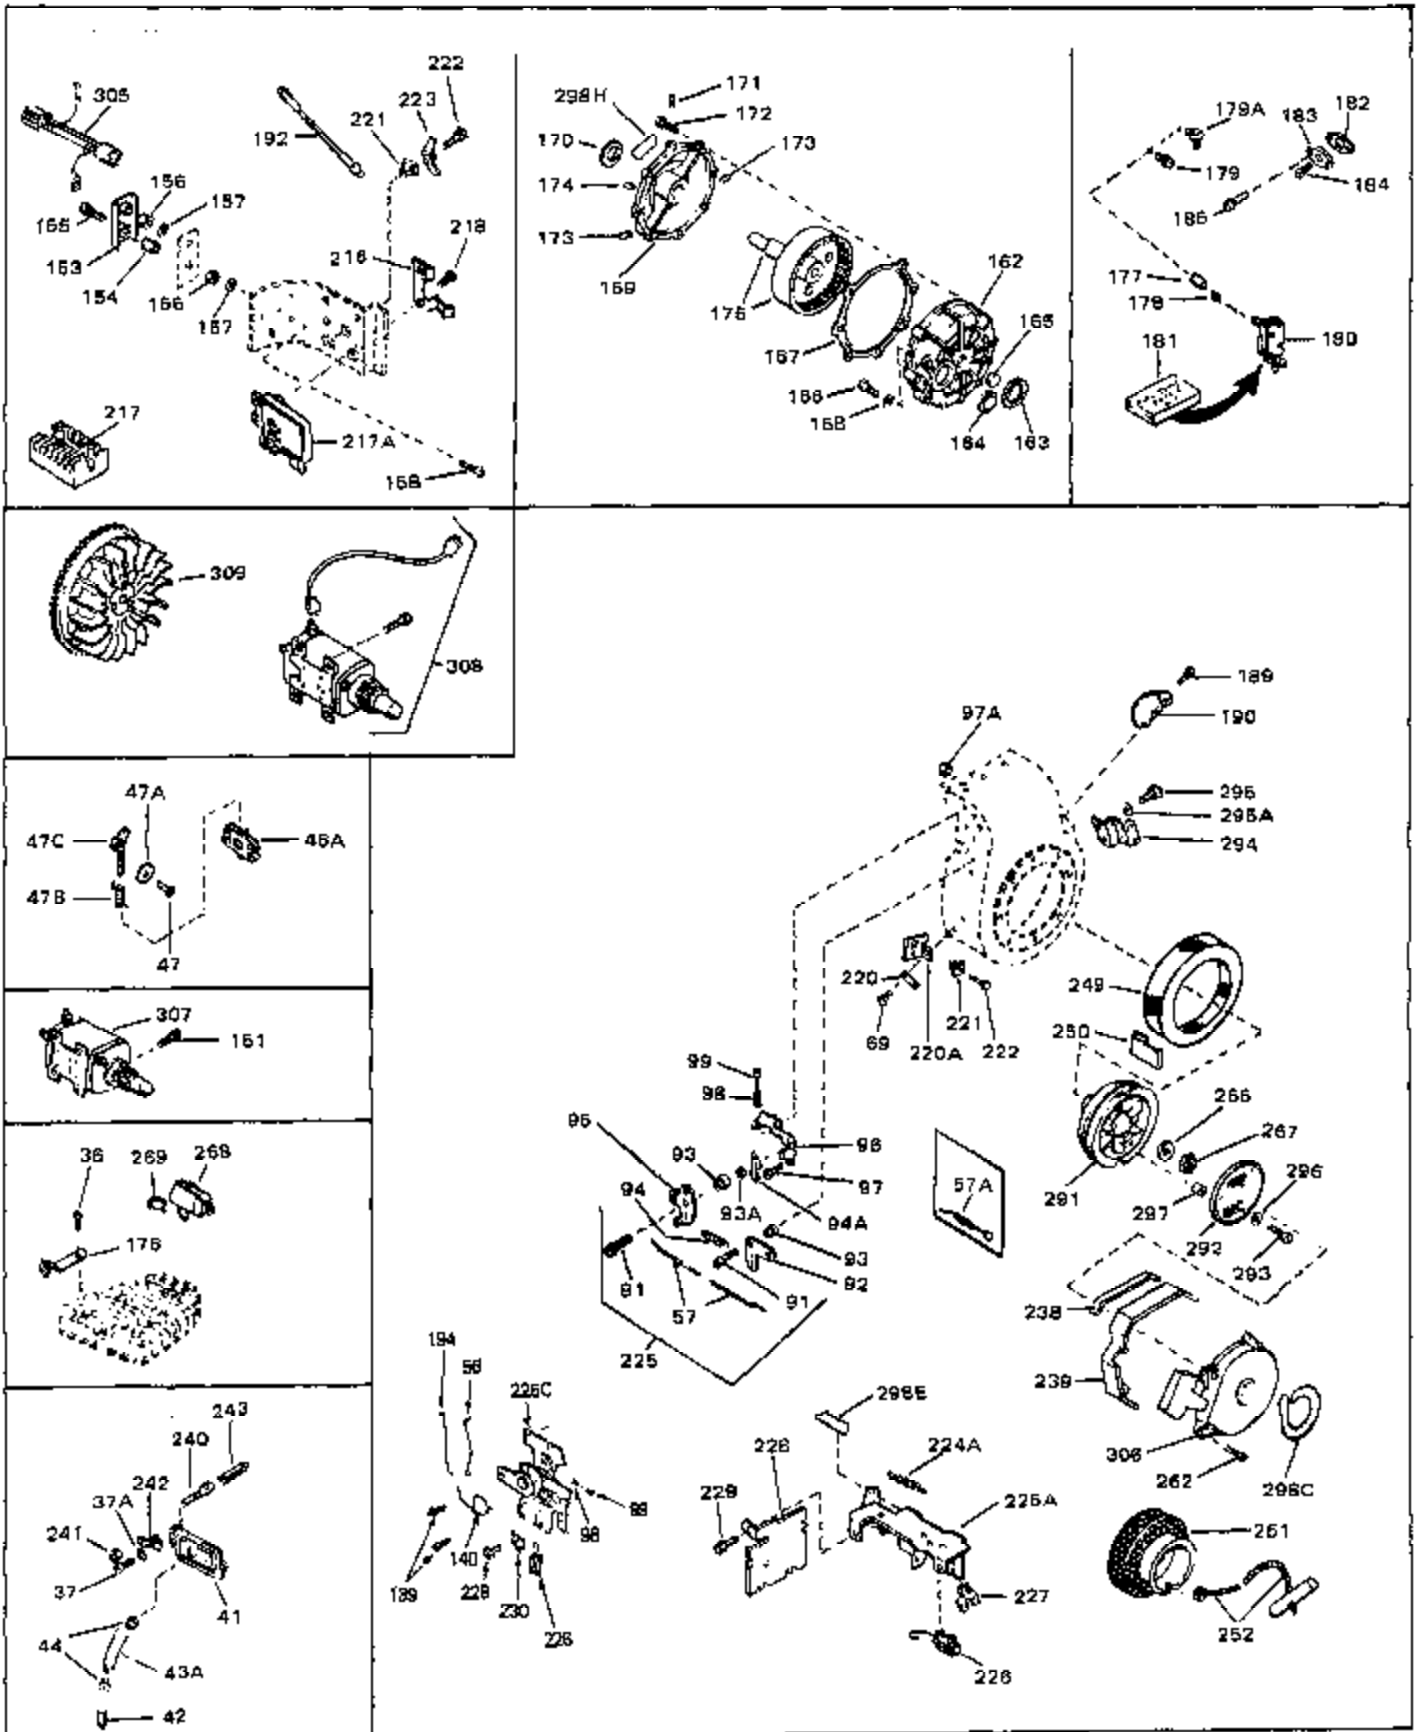

Ref #	Part Number	Qty	Description
36	650694A	0	Screw, Hex flange hd., 5/16-18 x 2
36	650695A	0	Screw, Hex flange hd., 5/16-18 x 2-1/4
36	650697A	0	Screw, Hex flange hd., 5/16-18 x 2-1/2
37	650128	0	Screw
37	650597	0	Screw, Hex washer hd., 10-24 x 5/8
37A	27261	0	Washer, Flat
41	28425	0	Cover, Valve chamber
56	31710	0	Link, Throttle
69	29747A	0	Screw
98	28569	0	Spring, Compression
98	31342	0	Spring, Compression
98	32924	0	Spring, Compression
99	29500	0	Screw, Fil. hd. mach., Sems, 8-32 x 3/4
99	650549	0	Screw
99	650688	0	Screw, Hex hd., 10-32 x 1-5/16" (Drilled
182	32683	0	Gasket, Fuel pump
183	32955	0	Cover, Fuel pump pad
184	9556	0	Plug, Oil drain (Sq. hd. pipe, 1/8-27)
185	30688	0	Screw, Hex hd. Sems, 1/4-20 x 1/2
225	730152	0	Control Assy., Speed
226	610973	0	Terminal Assy.
227	33177	0	Terminal
229	28942	0	Screw
230	27793	0	Clip, Conduit
251	28301	0	Pulley, Starter
252	590343	0	Rope & Handle Assy., Starter
266	650815	0	Washer, Belleville
267	8115	0	Nut, Hex
305	33018	0	Harness, Adapter
308	32386	0	Starter Motor Kit (110-120 Volt)
308	32901	0	Starter Motor Kit (110-120 Volt)
308	33328	0	Starter Motor Kit (110-120 Volt)
308	33328A	0	Starter Motor Kit (110-120 Volt)
308	33518	0	Starter Motor Kit (110-120 Volt)
308	33518A	0	Starter Motor Kit (110-120 Volt)
308	33518B	0	Starter Motor Kit (110-120 Volt)
309	30811A	0	Flywheel