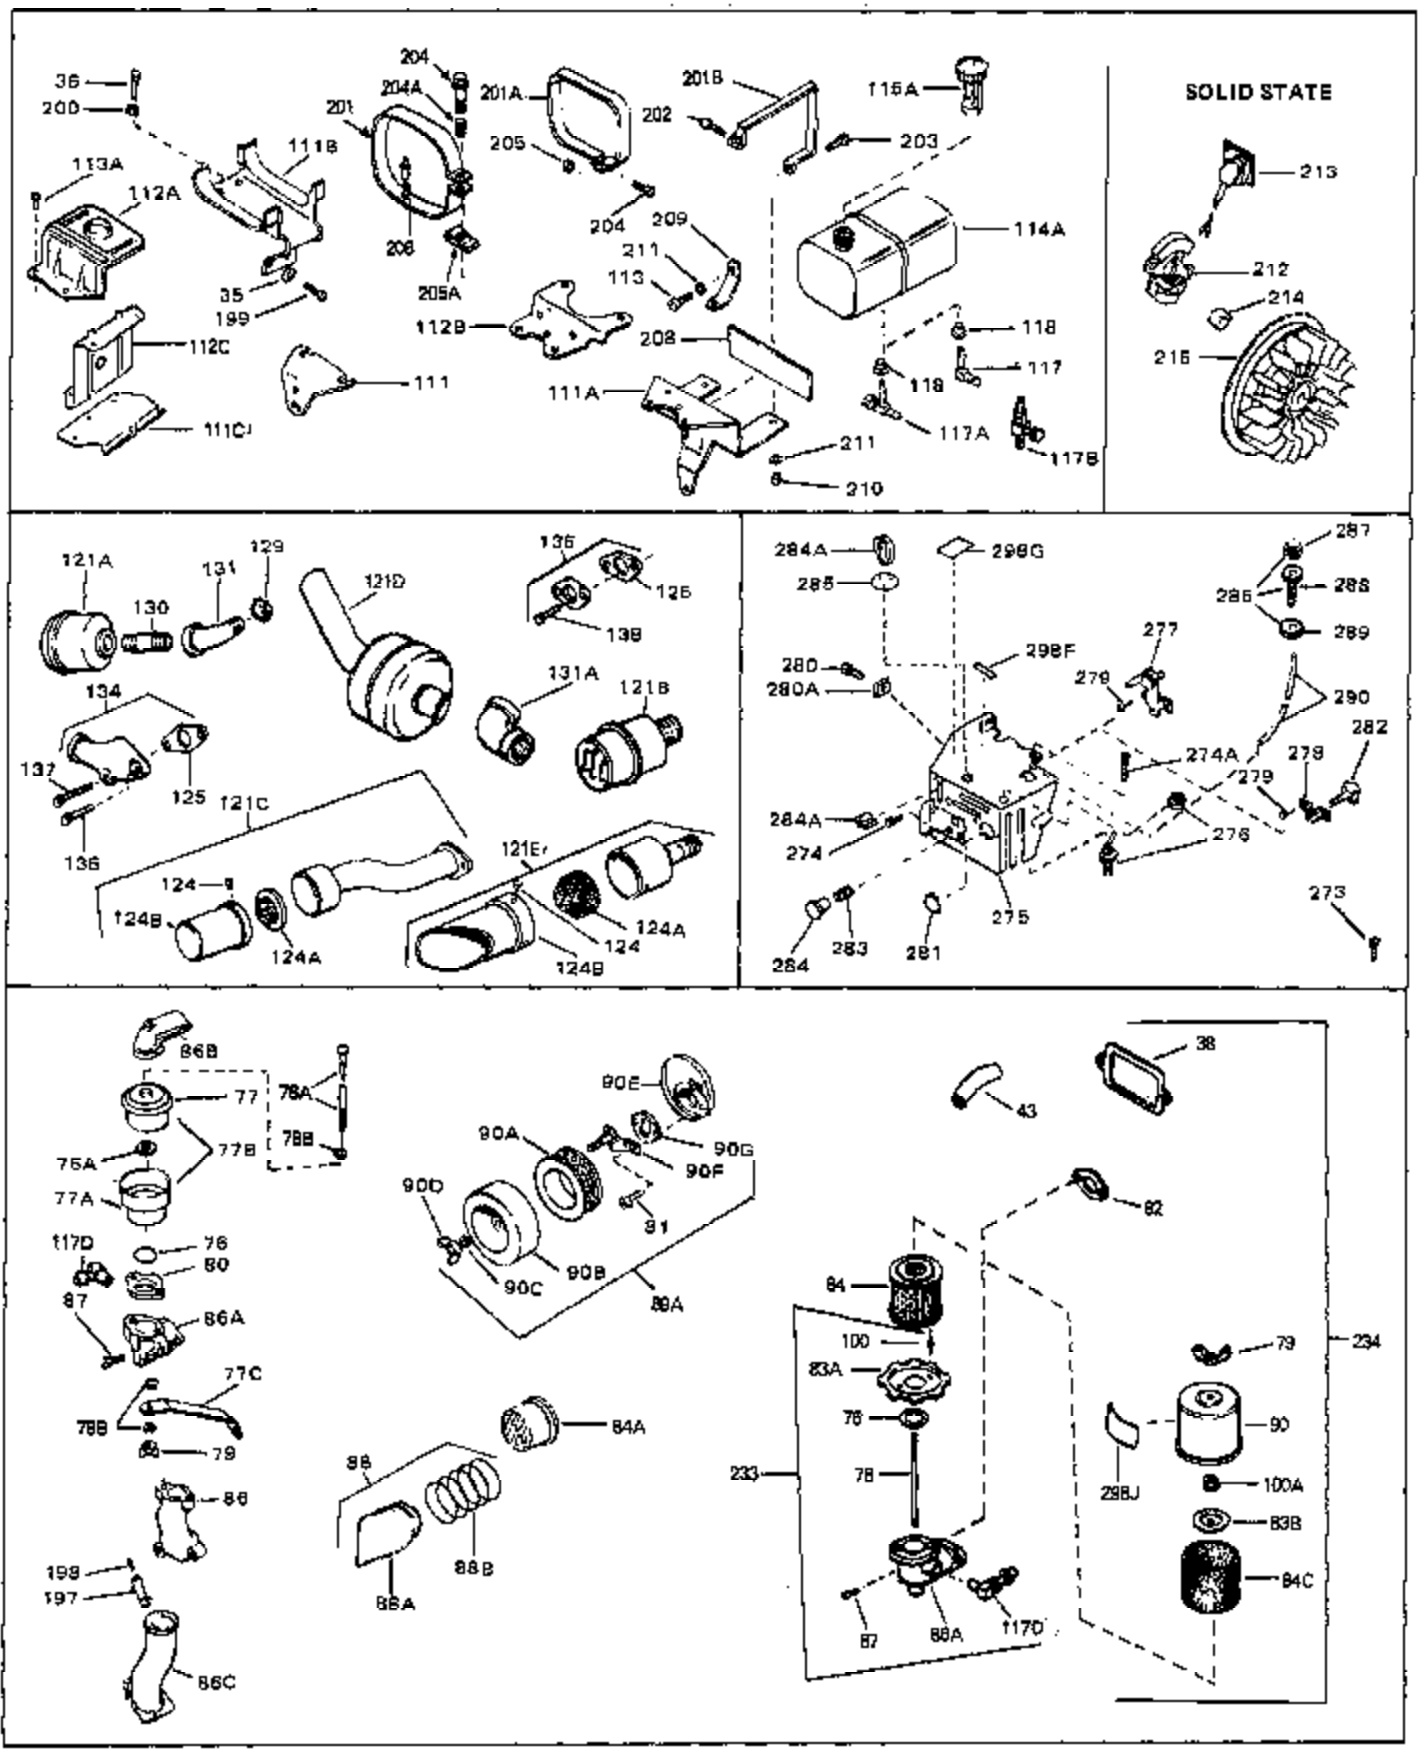

Ref #	Part Number	Qty	Description
35	26073	0	Washer, Connecting rod bolt
35	650570	0	Washer, Flat
35	650691	0	Washer, Flat
36	650694A	0	Screw, Hex flange hd., 5/16-18 x 2
36	650695A	0	Screw, Hex flange hd., 5/16-18 x 2-1/4
36	650697A	0	Screw, Hex flange hd., 5/16-18 x 2-1/2
38	27896	0	Gasket, Breather cover
43	27627	0	Tube, Breather
81	28820	0	Screw
81	30196	0	Screw
81	650521	0	Screw
84A	31700	0	Element, Air cleaner
86A	34697	0	Elbow, Air cleaner
89A	730128	0	Cleaner Assy., Air
111	33167	0	Bracket, Lower fuel tank
112B	33166A	0	Bracket, Upper fuel tank
113	650561	0	Screw
113A	650665	0	Screw
117B	33053	0	Valve, Fuel strainer & shut-off
121E	391026	0	Muffler
121A	29633	0	Muffler
124A	33171	0	Screen, Muffler
124B	33185	0	Cover & Tube, Muffler
124	650578	0	Screw
125	27930	0	Gasket, Exhaust
129	32862	0	Nut, Conduit (1/4" thick)
130	30244	0	Nipple, Exhaust pipe (2-1/2")
131	30209	0	Elbow, Exhaust (45°)
134	31288	0	Muffler Adapter Kit
135	730130	0	Muffler Adapter Kit
136	6021A	0	Screw, Hex flange hd., 5/16-18 x 1-1/2
137	650697A	0	Screw, Hex flange hd., 5/16-18 x 2-1/2
138	30196	0	Screw
233	34819	0	Elbow Assy., Air cleaner
234	730561	0	Air Cleaner Kit, Dual Element upright,
273	650687	0	Screw, Pan hd. self-tap, 10-32 x 5/16