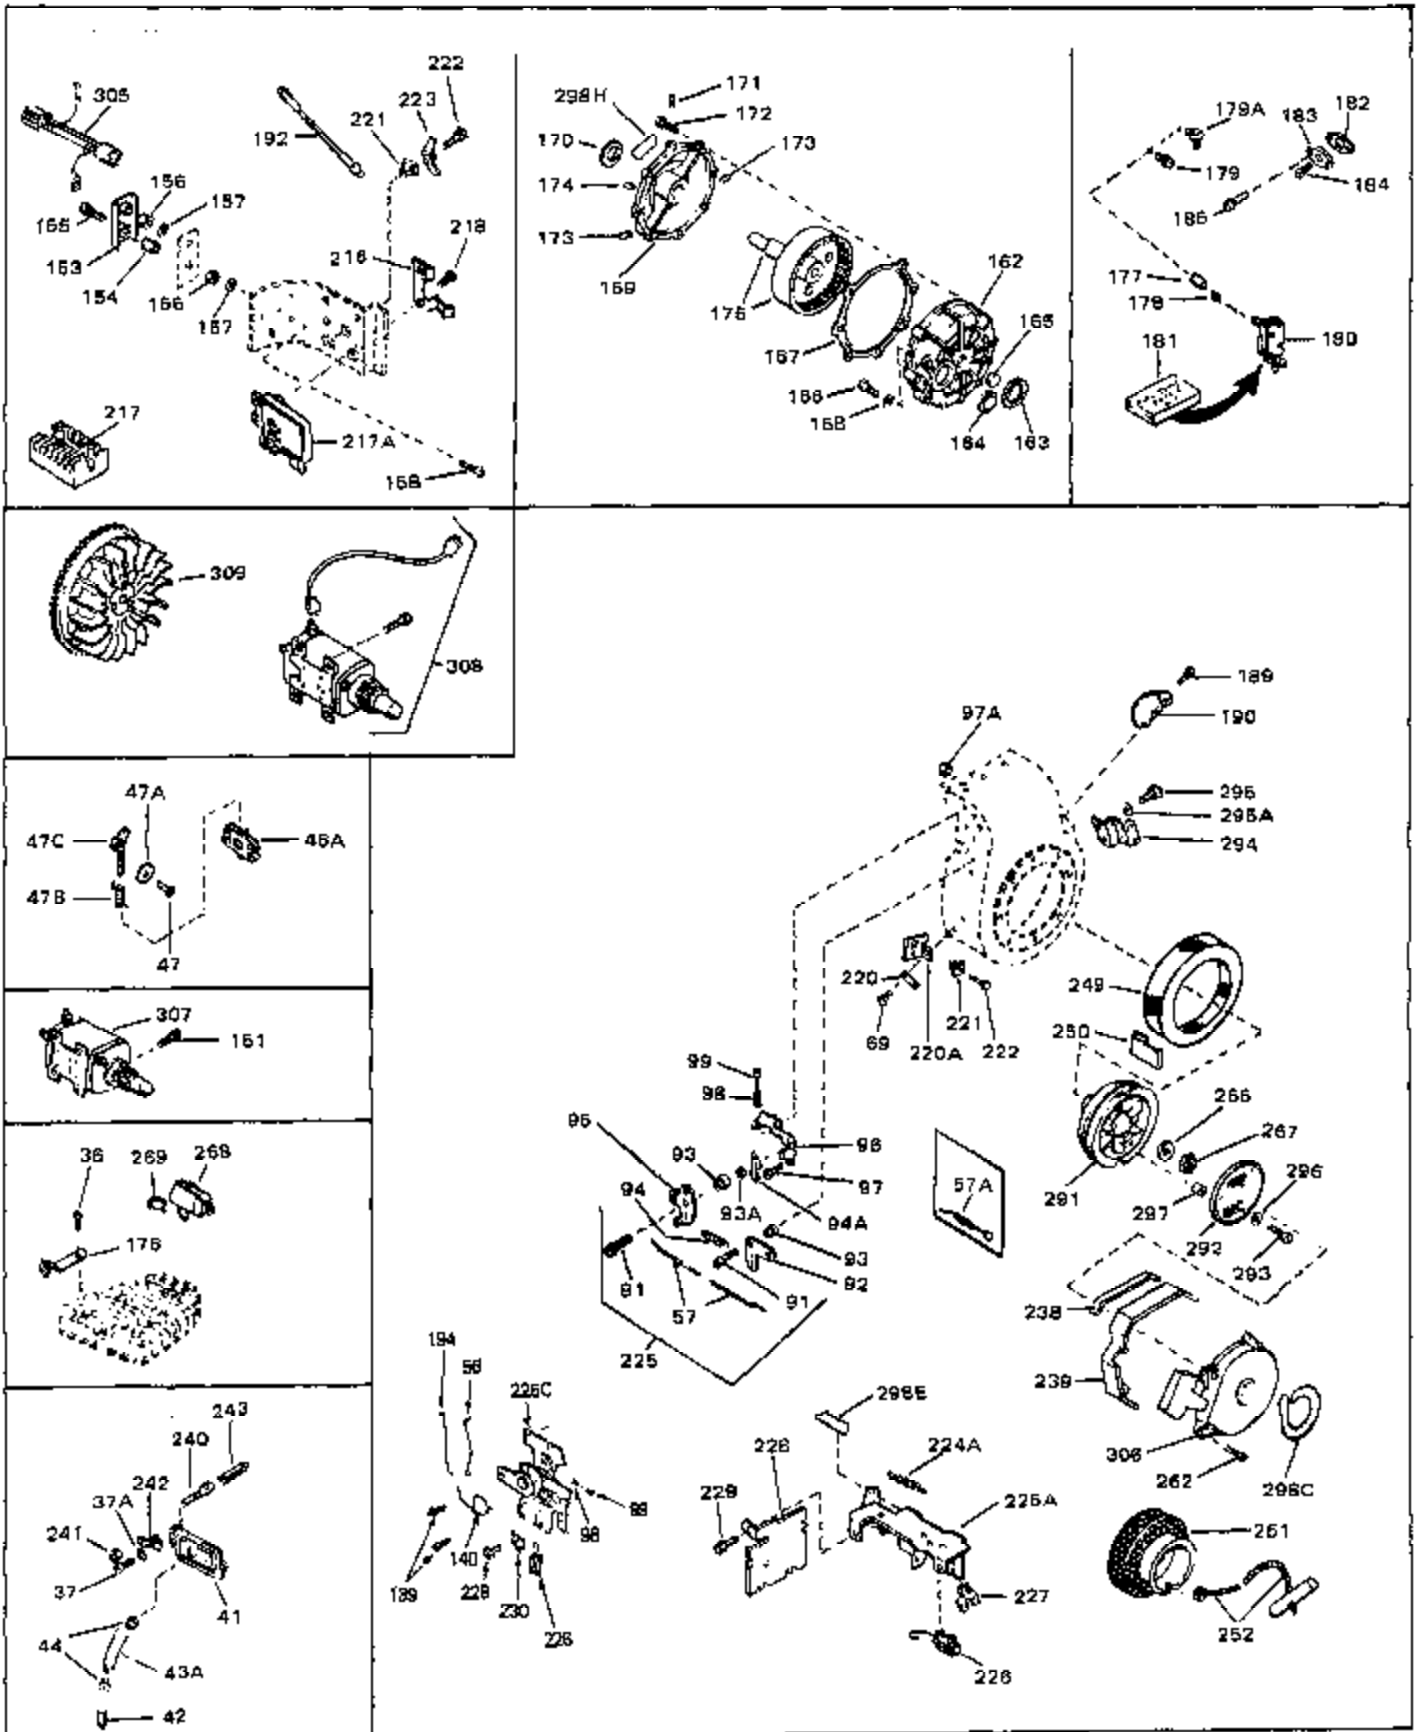

Ref #	Part Number	Qty	Description
36	650694A	0	Screw, Hex flange hd., 5/16-18 x 2
36	650695A	0	Screw, Hex flange hd., 5/16-18 x 2-1/4
36	650697A	0	Screw, Hex flange hd., 5/16-18 x 2-1/2
37	650128	0	Screw
37	650597	0	Screw, Hex washer hd., 10-24 x 5/8
37A	27261	0	Washer, Flat
41	28425	0	Cover, Valve chamber
56	30824	0	Link, Throttle
69	29747A	0	Screw
98	28569	0	Spring, Compression
98	31342	0	Spring, Compression
98	32924	0	Spring, Compression
99	29500	0	Screw, Fil. hd. mach., Sems, 8-32 x 3/4
99	650549	0	Screw
99	650688	0	Screw, Hex hd., 10-32 x 1-5/16" (Drilled
182	32683	0	Gasket, Fuel pump
183	32955	0	Cover, Fuel pump pad
184	9556	0	Plug, Oil drain (Sq. hd. pipe, 1/8-27)
185	30688	0	Screw, Hex hd. Sems, 1/4-20 x 1/2
224A	30826	0	Spring, Extension
225	730152	0	Control Assy., Speed
225A	33110A	0	Control Assy., Speed (Remote)
226	610973	0	Terminal Assy.
227	33177	0	Terminal
228	30820	0	Baffle, Heat
229	28942	0	Screw
230	27793	0	Clip, Conduit
266	650815	0	Washer, Belleville
267	8115	0	Nut, Hex
291	31753	0	Pulley, Rope starter
292	31756	0	Screen, Air
293	650597	0	Screw, Hex washer hd., 10-24 x 5/8
294	31755	0	Bracket, Guard
295	28942	0	Screw
297	31880	0	Spacer, Screen
298C	32187	0	Decal, Super-start
305	33018	0	Harness, Adapter
308	32386	0	Starter Motor Kit (110-120 Volt)
308	32901	0	Starter Motor Kit (110-120 Volt)
308	33328	0	Starter Motor Kit (110-120 Volt)
308	33328A	0	Starter Motor Kit (110-120 Volt)
308	33518	0	Starter Motor Kit (110-120 Volt)
308	33518A	0	Starter Motor Kit (110-120 Volt)
308	33518B	0	Starter Motor Kit (110-120 Volt)
309	30811A	0	Flywheel