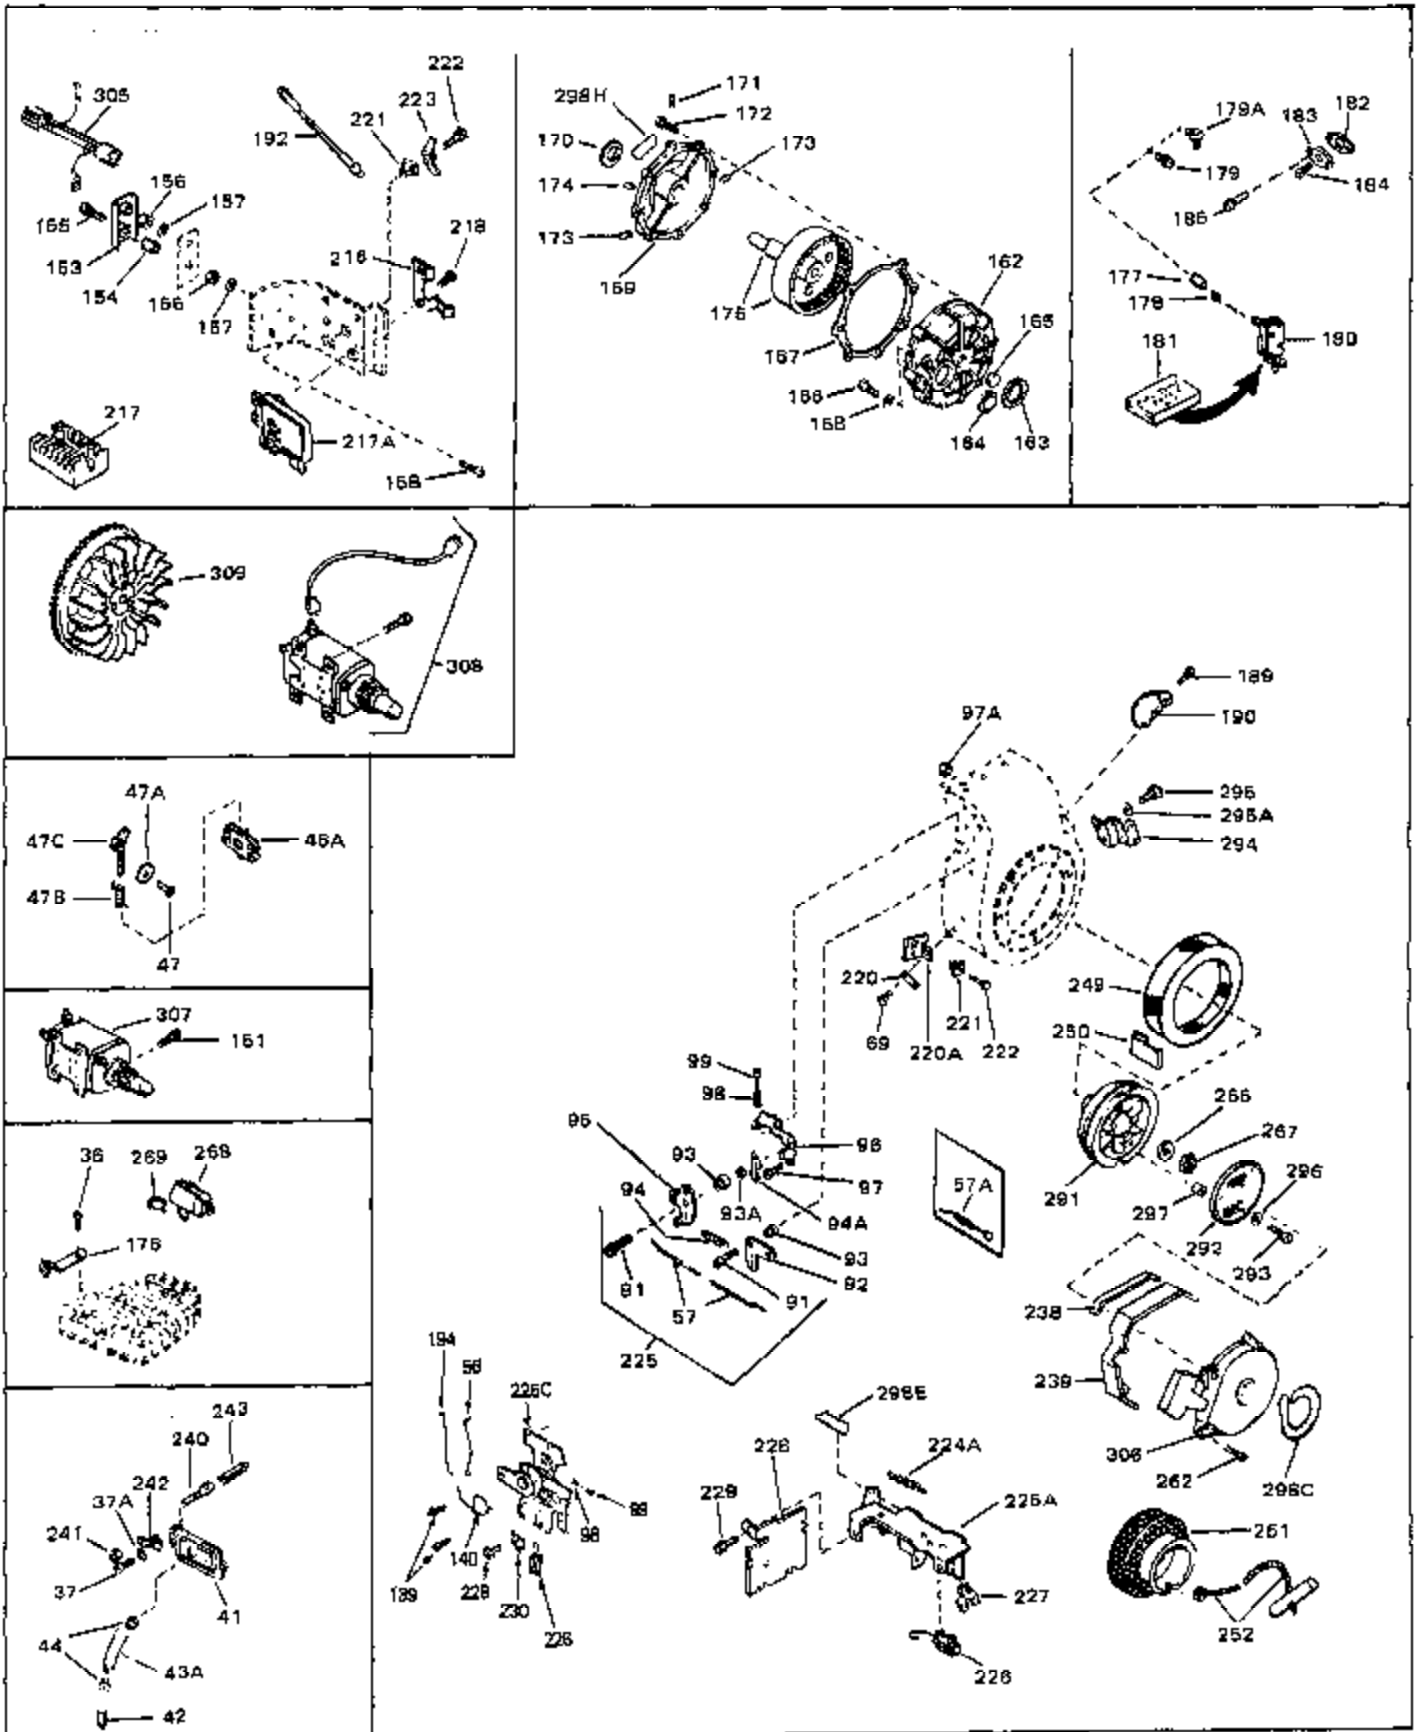

Ref #	Part Number	Qty	Description
36	650694A	0	Screw, Hex flange hd., 5/16-18 x 2
36	650695A	0	Screw, Hex flange hd., 5/16-18 x 2-1/4
36	650697A	0	Screw, Hex flange hd., 5/16-18 x 2-1/2
37	650128	0	Screw
37	650597	0	Screw, Hex washer hd., 10-24 x 5/8
37A	27261	0	Washer, Flat
41	28425	0	Cover, Valve chamber
56	31710	0	Link, Throttle
69	29747A	0	Screw
98	32924	0	Spring, Compression
98	28569	0	Spring, Compression
98	31342	0	Spring, Compression
99	29500	0	Screw, Fil. hd. mach., Sems, 8-32 x 3/4
99	650549	0	Screw
99	650688	0	Screw, Hex hd., 10-32 x 1-5/16" (Drilled
182	32683	0	Gasket, Fuel pump
183	32955	0	Cover, Fuel pump pad
184	9556	0	Plug, Oil drain (Sq. hd. pipe, 1/8-27)
185	30688	0	Screw, Hex hd. Sems, 1/4-20 x 1/2
225	730152	0	Control Assy., Speed
226	610973	0	Terminal Assy.
227	33177	0	Terminal
229	28942	0	Screw
230	27793	0	Clip, Conduit
262	29716	0	Screw
266	650815	0	Washer, Belleville
267	8115	0	Nut, Hex
305	33018	0	Harness, Adapter
306	590420	0	Starter, Rewind
308	32386	0	Starter Motor Kit (110-120 Volt)
308	32901	0	Starter Motor Kit (110-120 Volt)
308	33328	0	Starter Motor Kit (110-120 Volt)
308	33328A	0	Starter Motor Kit (110-120 Volt)
308	33518	0	Starter Motor Kit (110-120 Volt)
308	33518A	0	Starter Motor Kit (110-120 Volt)
308	33518B	0	Starter Motor Kit (110-120 Volt)
309	30811A	0	Flywheel