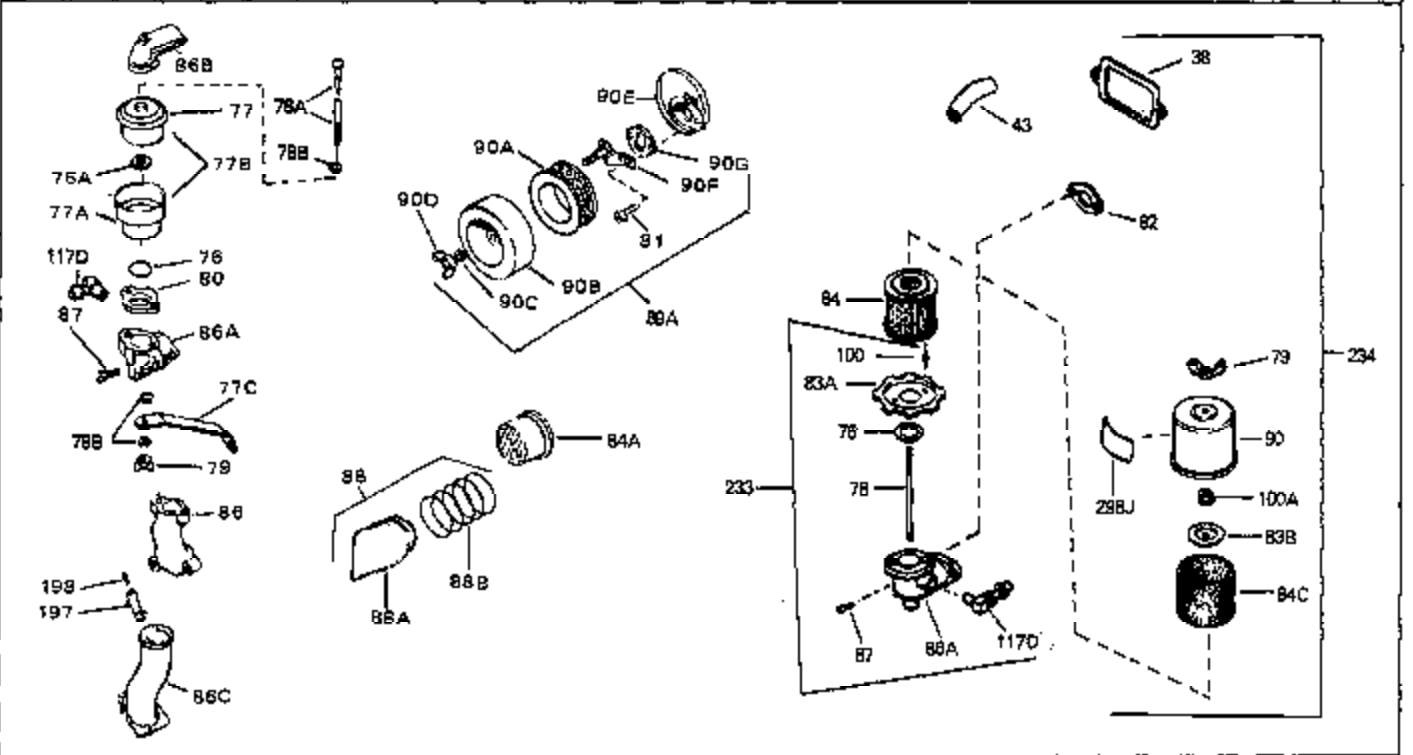

Ref #	Part Number	Qty	Description
35	26073	0	Washer, Connecting rod bolt
35	650570	0	Washer, Flat
35	650691	0	Washer, Flat
36	650694A	0	Screw, Hex flange hd., 5/16-18 x 2
36	650695A	0	Screw, Hex flange hd., 5/16-18 x 2-1/4
36	650697A	0	Screw, Hex flange hd., 5/16-18 x 2-1/2
38	27896	0	Gasket, Breather cover
43	27627	0	Tube, Breather
81	28820	0	Screw
81	30196	0	Screw
81	650521	0	Screw
82	27272	0	Gasket, Air cleaner
86A	34697	0	Elbow, Air cleaner
89A	730128	0	Cleaner Assy., Air
111A	33353	0	Bracket, Lower fuel tank
112A	33352A	0	Bracket, Upper fuel tank
113A	650273	0	Screw
113	650561	0	Screw
117B	33053	0	Valve, Fuel strainer & shut-off
117	33395	0	Fitting, Fuel line
118	33679	0	Bushing, Fuel fitting
121E	391026	0	Muffler
124A	33171	0	Screen, Muffler
124B	33185	0	Cover & Tube, Muffler
124	650578	0	Screw
125	27930	0	Gasket, Exhaust
134	31288	0	Muffler Adapter Kit
135	730130	0	Muffler Adapter Kit
136	6021A	0	Screw, Hex flange hd., 5/16-18 x 1-1/2
137	650697A	0	Screw, Hex flange hd., 5/16-18 x 2-1/2
138	30196	0	Screw
233	34819	0	Elbow Assy., Air cleaner
234	730561	0	Air Cleaner Kit, Dual Element upright,
273	650687	0	Screw, Pan hd. self-tap, 10-32 x 5/16