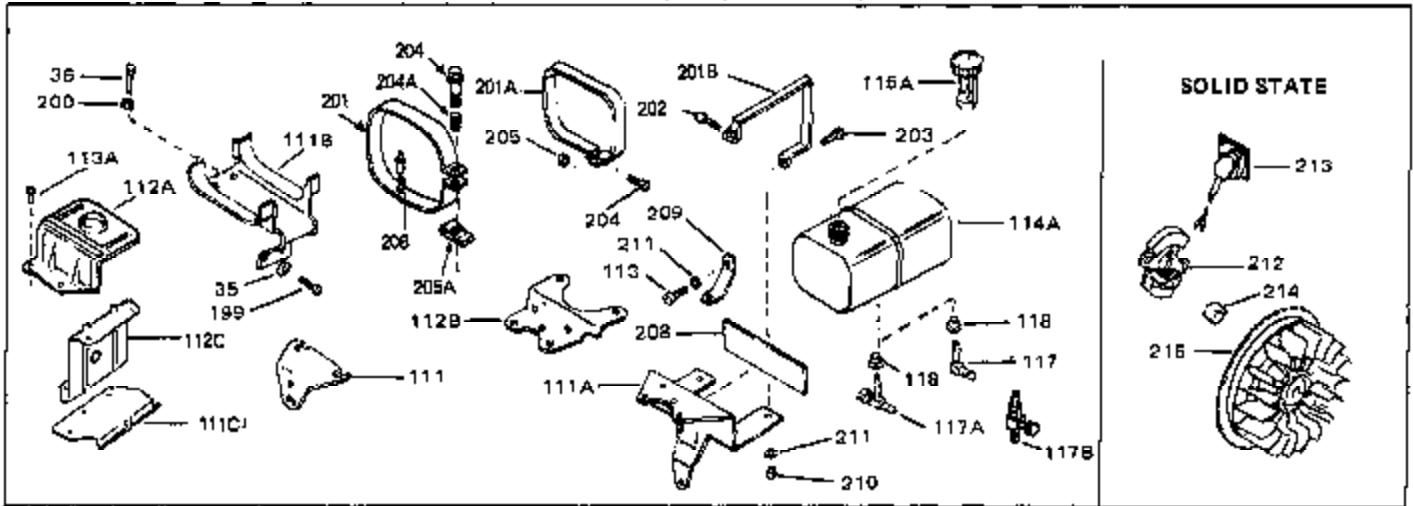

Ref #	Part Number	Qty	Description
35	26073	0	Washer, Connecting rod bolt
35	650570	0	Washer, Flat
35	650691	0	Washer, Flat
36	650694A	0	Screw, Hex flange hd., 5/16-18 x 2
36	650695A	0	Screw, Hex flange hd., 5/16-18 x 2-1/4
36	650697A	0	Screw, Hex flange hd., 5/16-18 x 2-1/2
38	27896	0	Gasket, Breather cover
43	27627	0	Tube, Breather
81	28820	0	Screw
81	30196	0	Screw
81	650521	0	Screw
82	27272	0	Gasket, Air cleaner
86A	34697	0	Elbow, Air cleaner
89A	730128	0	Cleaner Assy., Air
111A	33353	0	Bracket, Lower fuel tank
112A	33352A	0	Bracket, Upper fuel tank
113A	650273	0	Screw
113	650561	0	Screw
117B	33053	0	Valve, Fuel strainer & shut-off
117	33395	0	Fitting, Fuel line
118	33679	0	Bushing, Fuel fitting
121E	391026	0	Muffler
124A	33171	0	Screen, Muffler
124B	33185	0	Cover & Tube, Muffler
124	650578	0	Screw
125	27930	0	Gasket, Exhaust
134	31288	0	Muffler Adapter Kit
135	730130	0	Muffler Adapter Kit
136	6021A	0	Screw, Hex flange hd., 5/16-18 x 1-1/2
137	650697A	0	Screw, Hex flange hd., 5/16-18 x 2-1/2
138	30196	0	Screw
233	34819	0	Elbow Assy., Air cleaner
234	730561	0	Air Cleaner Kit, Dual Element upright,
273	650687	0	Screw, Pan hd. self-tap, 10-32 x 5/16