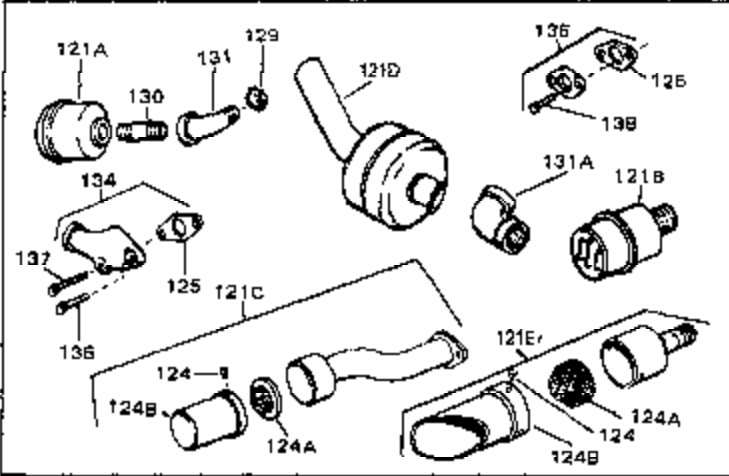

Ref #	Part Number	Qty	Description
35	26073	0	Washer, Connecting rod bolt
35	650570	0	Washer, Flat
35	650691	0	Washer, Flat
36	650694A	0	Screw, Hex flange hd., 5/16-18 x 2
36	650695A	0	Screw, Hex flange hd., 5/16-18 x 2-1/4
36	650697A	0	Screw, Hex flange hd., 5/16-18 x 2-1/2
38	27896	0	Gasket, Breather cover
43	27627	0	Tube, Breather
81	28820	0	Screw
81	30196	0	Screw
81	650521	0	Screw
82	27272	0	Gasket, Air cleaner
86A	34697	0	Elbow, Air cleaner
89A	730128	0	Cleaner Assy., Air
111A	33353	0	Bracket, Lower fuel tank
112A	33352A	0	Bracket, Upper fuel tank
113A	650273	0	Screw
113	650561	0	Screw
117B	33053	0	Valve, Fuel strainer & shut-off
117	33395	0	Fitting, Fuel line
118	33679	0	Bushing, Fuel fitting
121E	391026	0	Muffler
124A	33171	0	Screen, Muffler
124B	33185	0	Cover & Tube, Muffler
124	650578	0	Screw
125	27930	0	Gasket, Exhaust
134	31288	0	Muffler Adapter Kit
135	730130	0	Muffler Adapter Kit
136	6021A	0	Screw, Hex flange hd., 5/16-18 x 1-1/2
137	650697A	0	Screw, Hex flange hd., 5/16-18 x 2-1/2
138	30196	0	Screw
233	34819	0	Elbow Assy., Air cleaner
234	730561	0	Air Cleaner Kit, Dual Element upright,
273	650687	0	Screw, Pan hd. self-tap, 10-32 x 5/16