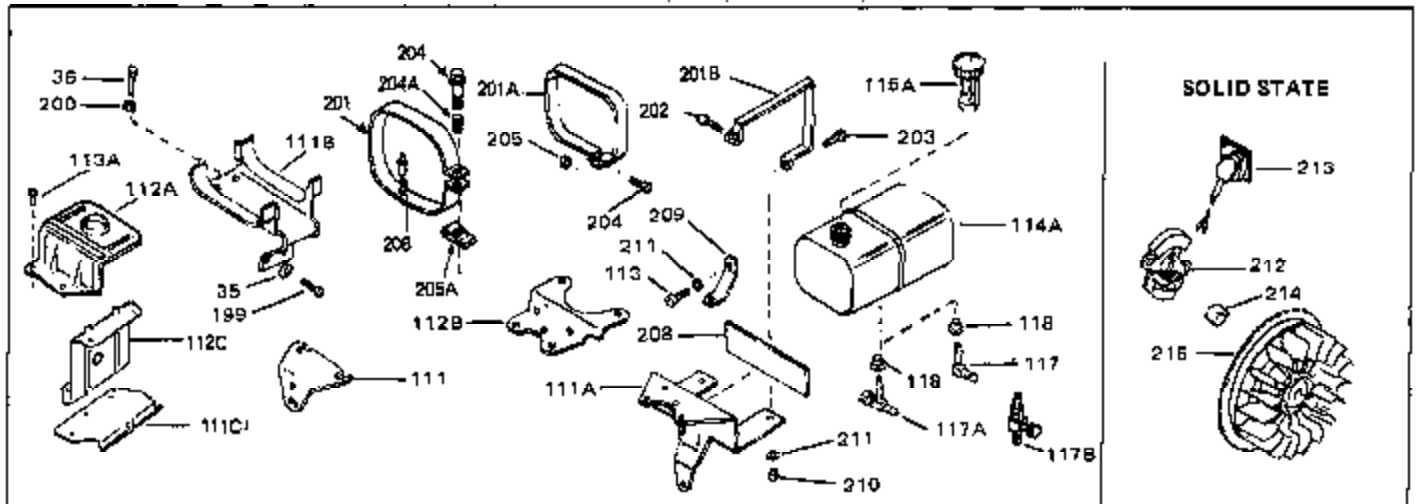

Ref #	Part Number	Qty	Description
120	26460	0	Clamp, Fuel line
125	27930	0	Gasket, Exhaust
132	650139	0	Screw
132	650548	0	Screw, Hex washer hd., 8-32 x 5/16
144	650542	0	Screw, Hex hd. cap, 5/16 18 x 13/16
146	29538	0	Base, Mounting
147	650128	0	Screw
148	30622	0	Extension, Blower housing
149A	30747	0	Clip, Shorting
150	16645	0	Lockwasher
186	27275	0	Clip, Hi-tension wire
186	29443	0	Clip, Fuel line
186	33685	0	Clip, Hi-tension wire
193	27276	0	Cover, Spark plug
224	31386	0	Spring, Governor
225B	31726B	0	Bracket Assy., Speed control
226	610973	0	Terminal Assy.
244	31793	0	Bearing, Ball
245	31792	0	Washer, Thrust
246	31855	0	Retainer, Bearing
247	650778	0	Washer, Lock
248	650580	0	Nut, Lock
266	650815	0	Washer, Belleville
267	8115	0	Nut, Hex
298A	31517	0	Decal, H.P. (5 H.P.)
298A	32173	0	Decal, H.P. (6 H.P.)
298A	33310	0	Decal, Mini-Bike (5 H.P.)
298A	34316	0	Decal, Name
298	34346	0	Decal, Instruction
299	30547A	0	Contact Assy., Breaker
300	30548B	0	Condenser
301	631021	0	Inlet Needle, Seat & Clip Assy.
303	631067A	0	Carburetor
304	610689A	0	Magneto, Tecumseh
310	33235	0	Gasket Set