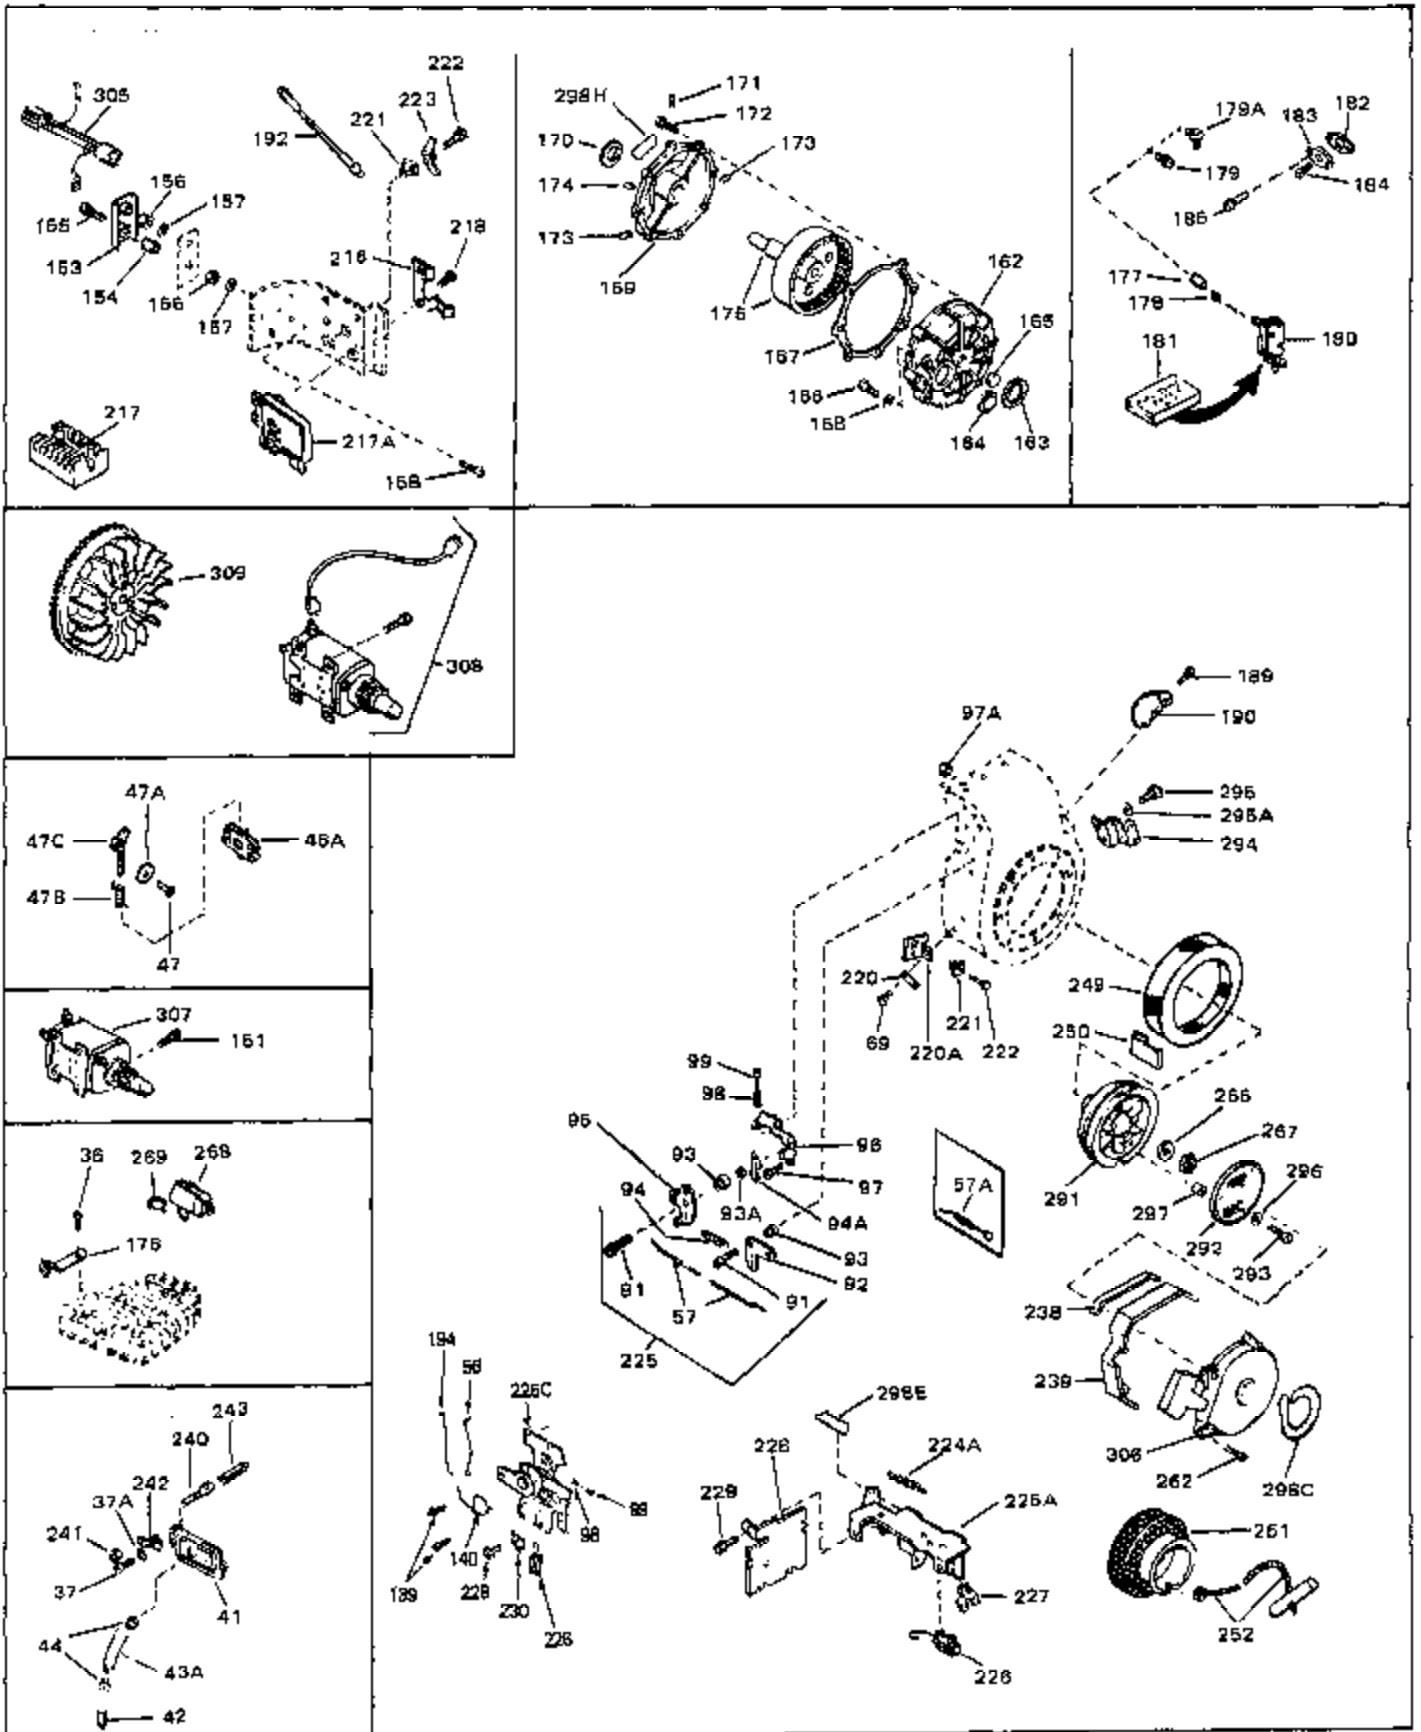

Ref #	Part Number	Qty	Description
36	650694A	0	Screw, Hex flange hd., 5/16-18 x 2
36	650695A	0	Screw, Hex flange hd., 5/16-18 x 2-1/4
36	650697A	0	Screw, Hex flange hd., 5/16-18 x 2-1/2
37	650128	0	Screw
37	650597	0	Screw, Hex washer hd., 10-24 x 5/8
37A	27261	0	Washer, Flat
41	28425	0	Cover, Valve chamber
56	31710	0	Link, Throttle
69	29747A	0	Screw
98	28569	0	Spring, Compression
98	31342	0	Spring, Compression
98	32924	0	Spring, Compression
99	29500	0	Screw, Fil. hd. mach., Sems, 8-32 x 3/4
99	650549	0	Screw
99	650688	0	Screw, Hex hd., 10-32 x 1-5/16" (Drilled
182	32683	0	Gasket, Fuel pump
183	32955	0	Cover, Fuel pump pad
184	9556	0	Plug, Oil drain (Sq. hd. pipe, 1/8-27)
185	30688	0	Screw, Hex hd. Sems, 1/4-20 x 1/2
225	730152	0	Control Assy., Speed
226	610973	0	Terminal Assy.
227	33177	0	Terminal
251	28301	0	Pulley, Starter
252	590343	0	Rope & Handle Assy., Starter
266	650815	0	Washer, Belleville
267	8115	0	Nut, Hex
305	33018	0	Harness, Adapter
308	32386	0	Starter Motor Kit (110-120 Volt)
308	32901	0	Starter Motor Kit (110-120 Volt)
308	33328	0	Starter Motor Kit (110-120 Volt)
308	33328A	0	Starter Motor Kit (110-120 Volt)
308	33518	0	Starter Motor Kit (110-120 Volt)
308	33518A	0	Starter Motor Kit (110-120 Volt)
308	33518B	0	Starter Motor Kit (110-120 Volt)
309	30811A	0	Flywheel