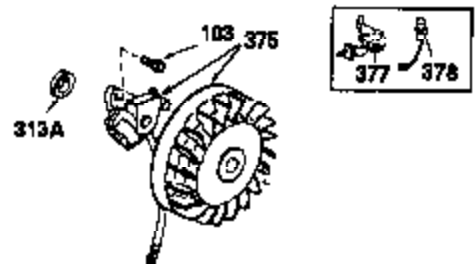

**STANDARD POINT
IGNITION**