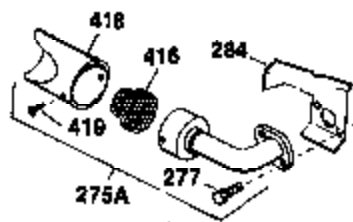

OPTIONAL SPARK ARREST MUFFLER