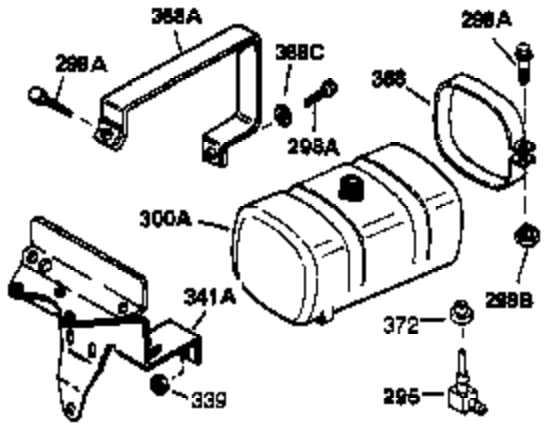

OPTIONAL SPARK ARREST MUFFLER