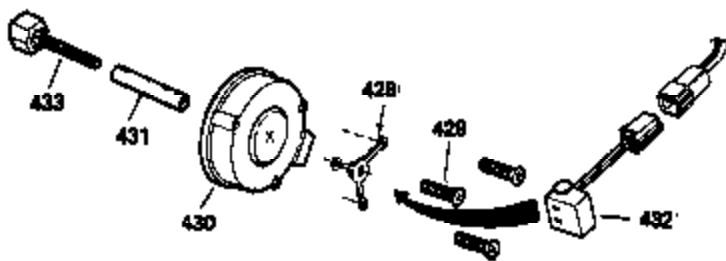

OPTIONAL SPARK ARREST MUFFLER

Ref #	Part Number	Qty	Description
	23 31793	1	Ball Bearing
	32 650625	1	Washer
	32A 31792	1	Washer
	62 650760	1	Screw, 8-32 x 3/8"
	63 28545	1	Grommet
	68 33356	1	Ground Terminal
	74 31855	2	Bearing Retainer
	110 35183	1	Ground Wire
	129 650695A	2	Screw, 5/16-18 x 2-1/4"
	131 650694A	2	Screw, 5/16-18 x 2"
	172 28425	1	Valve Cover
	175 650778	2	Lock Washer
	176 650580	2	Lock Nut, 10-24
	228 650826	1	# Stud, 1/4-20 x 6.20
	229 650825	1	# Nut & Lock Washer, 1/4-20
	235 30675	1	Air Cleaner Elbow Fitting
	242 34699	1	# Air Cleaner Base
	262 29747B	2	Screw, Torx T-40, 5/16-24 x 21/32"
	269 35865	1	* Exhaust Manifold Gasket
	275 32401	1	Muffler
	277A 30196	1	Screw, 5/16-18 x 3/4"
	277 650694A	1	Screw, 5/16-18 x 2"
	279B 26073	1	Washer
	291 30962	1	Fuel Line
	370B 34704	1	Instruction Decal
	370 34346	1	Instruction Decal

**ADD-ON ALTERNATOR
 AC LIGHTING OR DC CHARGING**

730571
 Can be used on H50-60 with
 stamped steel starter.

**STANDARD POINT
 IGNITION**

SOLID STATE

Ref #	Part Number	Qty	Description
32A	31792	1	Washer
90	611084	1	Flywheel
100	34443A	1	Solid State Ignition
102	650872	2	Solid State Mounting Stud
103	650814	2	Screw, Torx T-15, 10-24 x 1"
129	650695A	2	Screw, 5/16-18 x 2-1/4"
131	650694A	2	Screw, 5/16-18 x 2"
172	28425	1	Valve Cover
173	32447	1	Breather Tube
228	650826	1	# Stud, 1/4-20 x 6.20
229	650825	1	# Nut & Lock Washer, 1/4-20
232	P/L	2	# Pop Rivet (1/8") (Can be purchased locally)
235	30675	1	Air Cleaner Elbow Fitting
239	27272A	1	Air Cleaner Gasket
239A	34698A	1	# Air Cleaner Gasket
242	34699	1	# Air Cleaner Base
245A	34783	1	Air Cleaner Filter
245	34782	1	Air Cleaner Filter
251	650513	1	Wing Nut, 1/4-20
269	35865	1	* Exhaust Manifold Gasket
277A	30196	1	Screw, 5/16-18 x 3/4"
279B	26073	1	Washer
291	30962	1	Fuel Line