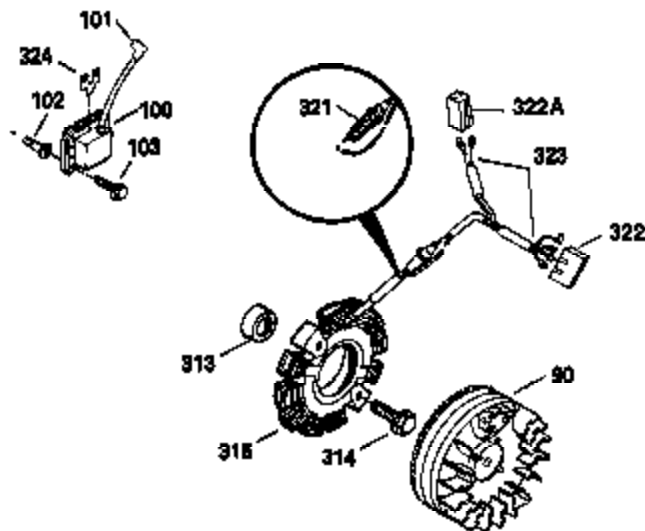

**ADD-ON ALTERNATOR
 AC LIGHTING OR DC CHARGING**

730571
 Can be used on H50-60 with
 stamped steel starter.

**STANDARD POINT
 IGNITION**

SOLID STATE

Ref #	Part Number	Qty	Description
32A	31792	1	Washer
90	611084	1	Flywheel
100	34443A	1	Solid State Ignition
102	650872	2	Solid State Mounting Stud
103	650814	2	Screw, Torx T-15, 10-24 x 1"
129	650695A	2	Screw, 5/16-18 x 2-1/4"
131	650694A	2	Screw, 5/16-18 x 2"
172	28425	1	Valve Cover
173	32447	1	Breather Tube
228	650826	1	# Stud, 1/4-20 x 6.20
229	650825	1	# Nut & Lock Washer, 1/4-20
232	P/L	2	# Pop Rivet (1/8") (Can be purchased locally)
235	30675	1	Air Cleaner Elbow Fitting
239	27272A	1	Air Cleaner Gasket
239A	34698A	1	# Air Cleaner Gasket
242	34699	1	# Air Cleaner Base
245A	34783	1	Air Cleaner Filter
245	34782	1	Air Cleaner Filter
251	650513	1	Wing Nut, 1/4-20
269	35865	1	* Exhaust Manifold Gasket
277A	30196	1	Screw, 5/16-18 x 3/4"
279B	26073	1	Washer
291	30962	1	Fuel Line