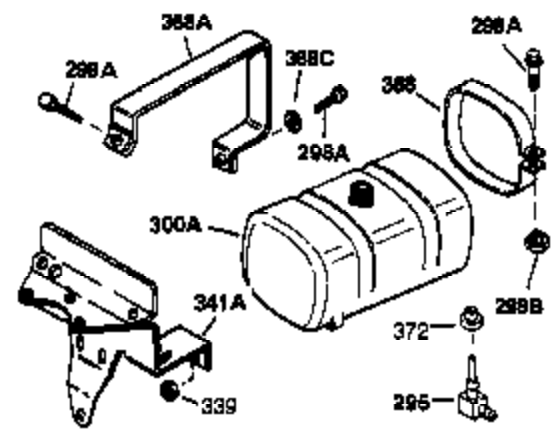

Ref #	Part Number	Qty	Description
342A	29212	2	Screw, 1/4-28 x 7/16"
370C	35274	1	Instruction Decal
380	632178	1	Carburetor (Incl. 184)
390	590666	1	Rewind Starter
400	33235A	1	* Gasket Set (Incl. items marked PK i n notes) Incl. part #'s 27272A (2), 27896A (2), 27913A (1), 27915A (2), 28938C (1), 29673 (1), 30684 (1), 31688A (1), 33355A (1), 35865 (1)
420	730225	1	SAE 30 4-Cycle Engine Oil (Quart)
453	29538	1	Engine Mounting Base
454	650542	4	Screw, 5/16-18 x 3/4"