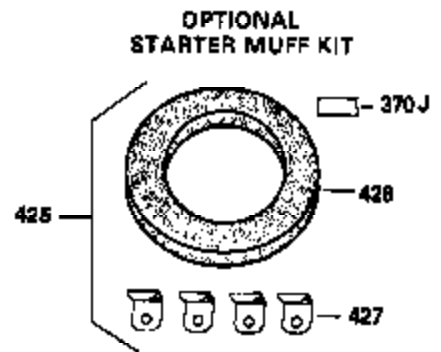

Ref #	Part Number	Qty	Description
342A	29212	2	Screw, 1/4-28 x 7/16"
370C	35274	1	Instruction Decal
380	632178	1	Carburetor (Incl. 184)
390	590666	1	Rewind Starter
400	33235A	1	* Gasket Set (Incl. items marked PK i n notes) Incl. part #'s 27272A (2), 27896A (2), 27913A (1), 27915A (2), 28938C (1), 29673 (1), 30684 (1), 31688A (1), 33355A (1), 35865 (1)
420	730225	1	SAE 30 4-Cycle Engine Oil (Quart)
453	29538	1	Engine Mounting Base
454	650542	4	Screw, 5/16-18 x 3/4"

OPTIONAL 110-120
VOLT STARTER
MOTOR KIT

OPTIONAL SPARK ARREST
MUFFLER

Ref #	Part Number	Qty	Description
32	650625	1	Washer
110	35187	1	Ground Wire
129	650695A	2	Screw, 5/16-18 x 2-1/4"
131	650694A	2	Screw, 5/16-18 x 2"
172	28425	1	Valve Cover
242	31708	1	Air Cleaner Base
262	29747B	2	Screw, Torx T-40, 5/16-24 x 21/32"
269	35865	1	* Exhaust Manifold Gasket
275	32401	1	Muffler
277	650694A	1	Screw, 5/16-18 x 2"
277A	30196	1	Screw, 5/16-18 x 3/4"
279B	26073	1	Washer
298A	650664	1	Screw, 1/4-20 x 1-19/32"
298B	650456	1	Lock Nut
303	33395	1	Fuel Fitting
339A	35038	1	Spacer
342A	29212	2	Screw, 1/4-28 x 7/16"
368	33980	1	Fuel Tank Strap
370	34346	1	Instruction Decal
372	33679	1	Bushing

**ADD-ON ALTERNATOR
 AC LIGHTING OR DC CHARGING**

**OPTIONAL
 STARTER MUFF KIT**
 730571
 Can be used on H50-60 with
 stamped steel starter.

SOLID STATE

Ref #	Part Number	Qty	Description
90	611084	1	Flywheel
100	34443A	1	Solid State Ignition
101	610118	1	Spark Plug Cover
102	650872	2	Solid State Mounting Stud
103	650814	2	Screw, Torx T-15, 10-24 x 1"
129	650695A	2	Screw, 5/16-18 x 2-1/4"
131	650694A	2	Screw, 5/16-18 x 2"
172	28425	1	Valve Cover
173	32447	1	Breather Tube
239	27272A	1	Air Cleaner Bracket
242	31708	1	Air Cleaner Base
245	31700	1	Air Cleaner Filter
269	35865	1	* Exhaust Manifold Gasket
277A	30196	1	Screw, 5/16-18 x 3/4"
279B	26073	1	Washer
303	33395	1	Fuel Fitting
339A	35038	1	Spacer
342A	29212	2	Screw, 1/4-28 x 7/16"