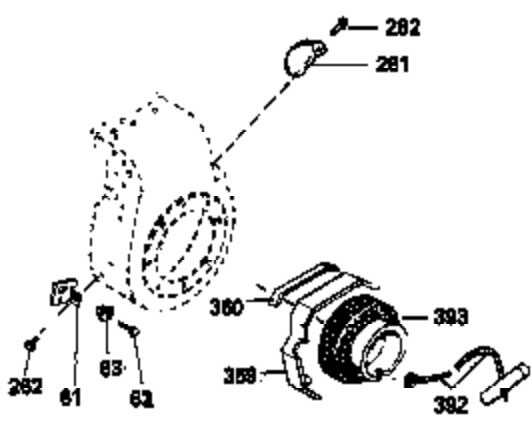

Ref #	Part Number	Qty	Description
342A	29212	2	Screw, 1/4-28 x 7/16"
370C	35274	1	Instruction Decal
380	632178	1	Carburetor (Incl. 184)
390	590666	1	Rewind Starter
400	33235A	1	* Gasket Set (Incl. items marked PK i n notes) Incl. part #'s 27272A (2), 27896A (2), 27913A (1), 27915A (2), 28938C (1), 29673 (1), 30684 (1), 31688A (1), 33355A (1), 35865 (1)
420	730225	1	SAE 30 4-Cycle Engine Oil (Quart)
453	29538	1	Engine Mounting Base
454	650542	4	Screw, 5/16-18 x 3/4"