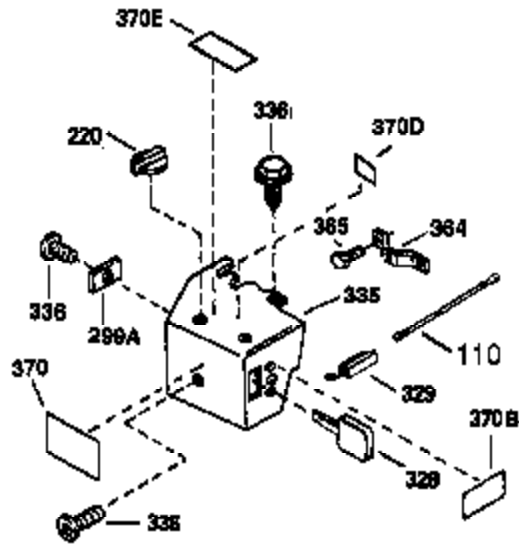

Ref #	Part Number	Qty	Description
342A	29212	2	Screw, 1/4-28 x 7/16"
370C	35274	1	Instruction Decal
380	632178	1	Carburetor (Incl. 184)
390	590666	1	Rewind Starter
400	33235A	1	* Gasket Set (Incl. items marked PK i n notes) Incl. part #'s 27272A (2), 27896A (2), 27913A (1), 27915A (2), 28938C (1), 29673 (1), 30684 (1), 31688A (1), 33355A (1), 35865 (1)
420	730225	1	SAE 30 4-Cycle Engine Oil (Quart)
453	29538	1	Engine Mounting Base
454	650542	4	Screw, 5/16-18 x 3/4"