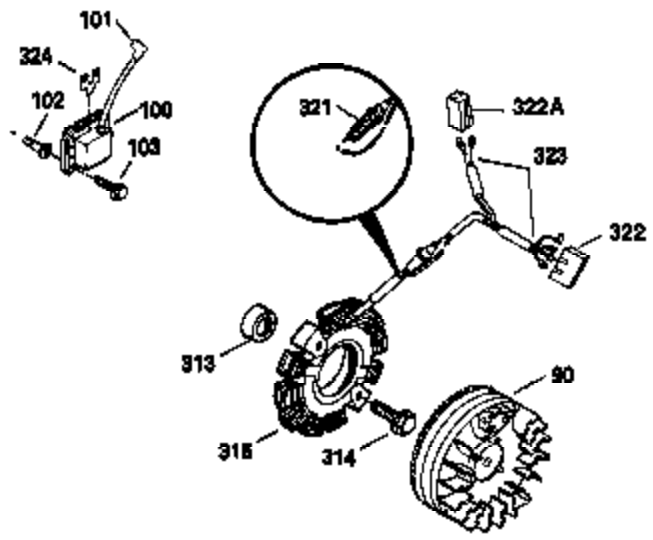

SOLID STATE