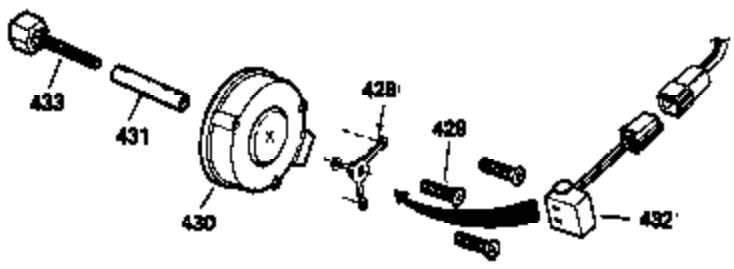

**ADD-ON ALTERNATOR
AC LIGHTING OR DC CHARGING**