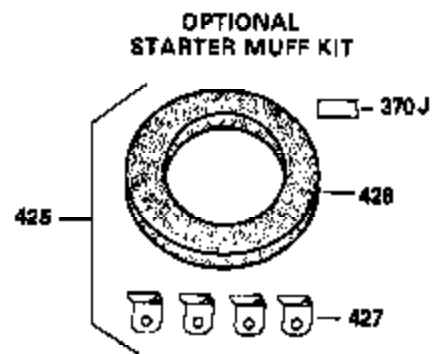

**OPTIONAL
STARTER MUFF KIT**
730571
Can be used on H50-60 with
stamped steel starter.