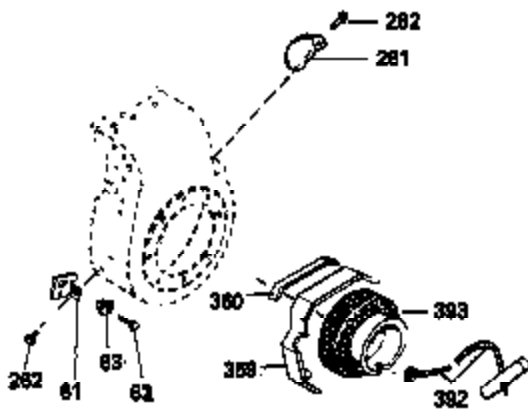

Ref #	Part Number	Qty	Description
311	35942	1	Oil Fill Plug (Incl. 312)
312	29673	1	Oil Fill Plug Gasket
325	27275	1	Wire Clip
327	35392	1	Starter Plug
340	34823	1	Fuel Tank Bracket
342	30063	1	Screw, Torx T-30, 1/4-20 x 1/2"
342	30063	1	Screw, Torx T-30, 1/4-20 x 1/2"
370C	35274	1	Instruction Decal
380	632178	1	Carburetor (Incl. 184)
390	590666	1	Rewind Starter
400	33235A	1	* Gasket Set (Incl. items marked PK i n notes) Incl. part #'s 27272A (2), 27896A (2), 27913A (1), 27915A (2), 28938C (1), 29673 (1), 30684 (1), 31688A (1), 33355A (1), 35865 (1)
420	730225	1	SAE 30 4-Cycle Engine Oil (Quart)
453	29538	1	Engine Mounting Base
454	650542	4	Screw, 5/16-18 x 3/4"