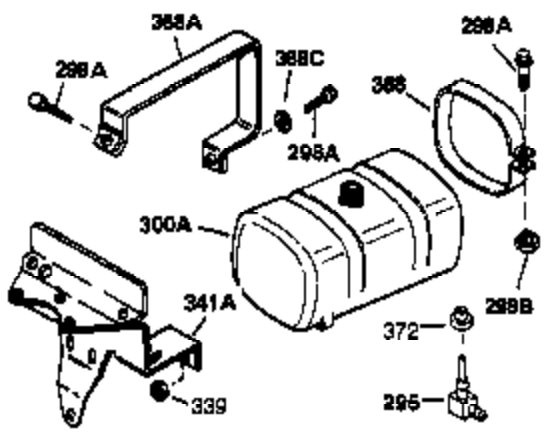

Ref #	Part Number	Qty	Description
303	33395	1	Fuel Fitting
311	35942	1	Oil Fill Plug (Incl. 312)
312	29673	1	Oil Fill Plug Gasket
327	35392	1	Starter Plug
340	34823	1	Fuel Tank Bracket
342	30063	1	Screw, Torx T-30, 1/4-20 x 1/2"
370A	35532	1	Name Decal
370C	35274	1	Instruction Decal
380	632213	1	Carburetor (Incl. 184)
390	590666	1	Rewind Starter
400	33235A	1	* Gasket Set (Incl. items marked PK i n notes) Incl. part #'s 27272A (2), 27896A (2), 27913A (1), 27915A (2), 28938C (1), 29673 (1), 30684 (1), 31688A (1), 33355A (1), 35865 (1)
420	730225	1	SAE 30 4-Cycle Engine Oil (Quart)
453	29538	1	Engine Mounting Base
454	650542	4	Screw, 5/16-18 x 3/4"