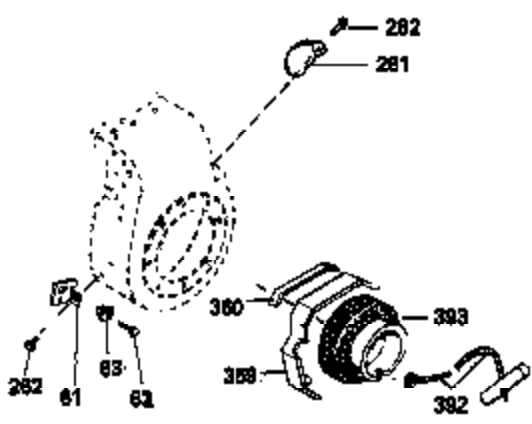

Ref #	Part Number	Qty	Description
303	33395	1	Fuel Fitting
311	35942	1	Oil Fill Plug (Incl. 312)
312	29673	1	Oil Fill Plug Gasket
327	35392	1	Starter Plug
340	34823	1	Fuel Tank Bracket
342	30063	1	Screw, Torx T-30, 1/4-20 x 1/2"
370A	35532	1	Name Decal
370C	35274	1	Instruction Decal
380	632213	1	Carburetor (Incl. 184)
390	590666	1	Rewind Starter
400	33235A	1	* Gasket Set (Incl. items marked PK i n notes) Incl. part #'s 27272A (2), 27896A (2), 27913A (1), 27915A (2), 28938C (1), 29673 (1), 30684 (1), 31688A (1), 33355A (1), 35865 (1)
420	730225	1	SAE 30 4-Cycle Engine Oil (Quart)
453	29538	1	Engine Mounting Base
454	650542	4	Screw, 5/16-18 x 3/4"