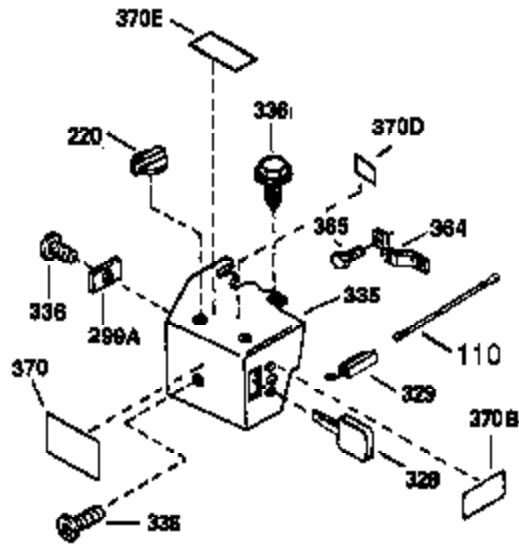

Ref #	Part Number	Qty	Description
303	33395	1	Fuel Fitting
311	35942	1	Oil Fill Plug (Incl. 312)
312	29673	1	Oil Fill Plug Gasket
327	35392	1	Starter Plug
340	34823	1	Fuel Tank Bracket
342	30063	1	Screw, Torx T-30, 1/4-20 x 1/2"
370A	35532	1	Name Decal
370C	35274	1	Instruction Decal
380	632213	1	Carburetor (Incl. 184)
390	590666	1	Rewind Starter
400	33235A	1	* Gasket Set (Incl. items marked PK i n notes) Incl. part #'s 27272A (2), 27896A (2), 27913A (1), 27915A (2), 28938C (1), 29673 (1), 30684 (1), 31688A (1), 33355A (1), 35865 (1)
420	730225	1	SAE 30 4-Cycle Engine Oil (Quart)
453	29538	1	Engine Mounting Base
454	650542	4	Screw, 5/16-18 x 3/4"