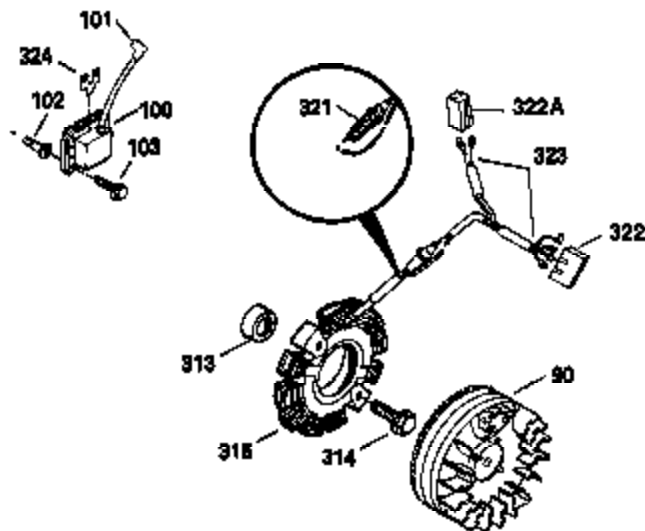

Ref #	Part Number	Qty	Description
303	33395	1	Fuel Fitting
311	35942	1	Oil Fill Plug (Incl. 312)
312	29673	1	Oil Fill Plug Gasket
327	35392	1	Starter Plug
340	34823	1	Fuel Tank Bracket
342	30063	1	Screw, Torx T-30, 1/4-20 x 1/2"
370A	35532	1	Name Decal
370C	35274	1	Instruction Decal
380	632213	1	Carburetor (Incl. 184)
390	590666	1	Rewind Starter
400	33235A	1	* Gasket Set (Incl. items marked PK i n notes) Incl. part #'s 27272A (2), 27896A (2), 27913A (1), 27915A (2), 28938C (1), 29673 (1), 30684 (1), 31688A (1), 33355A (1), 35865 (1)
420	730225	1	SAE 30 4-Cycle Engine Oil (Quart)
453	29538	1	Engine Mounting Base
454	650542	4	Screw, 5/16-18 x 3/4"

**ADD-ON ALTERNATOR
 AC LIGHTING OR DC CHARGING**

**OPTIONAL
 STARTER MUFF KIT**
 730571
 Can be used on H50-60 with
 stamped steel starter.

**STANDARD POINT
 IGNITION**

SOLID STATE

Ref #	Part Number	Qty	Description
90	611087	1	Flywheel
100	34443A	1	Solid State Ignition
101	610118	1	Spark Plug Cover
102	650872	2	Solid State Mounting Stud
103	650814	2	Screw, Torx T-15, 10-24 x 1"
129	650695A	3	Screw, 5/16-18 x 2-1/4"
131	650694A	2	Screw, 5/16-18 x 2"
172	28425	1	Valve Cover
173	32447	1	Breather Tube
228	650826	1	# Stud, 1/4-20 x 6.20
229	650825	1	# Nut & Lock Washer, 1/4-20
232	P/L	2	# Pop Rivet (1/8") (Can be purchased locally)
235	30675	1	Air Cleaner Elbow Fitting
239	27272A	1	Air Cleaner Gasket
239A	34698A	1	# Air Cleaner Gasket
242	34699	1	# Air Cleaner Base
245	34782	1	Air Cleaner Filter
245A	34783	1	Air Cleaner Filter
251	650513	1	Wing Nut, 1/4-20
269	35865	1	* Exhaust Manifold Gasket
277A	30196	1	Screw, 5/16-18 x 3/4"
279B	26073	1	Washer
291	29774	1	Fuel Line (7.00")
303	33395	1	Fuel Fitting
313A	35189	1	Spacer
314	650873	2	Screw, 1/4-20 x 3/4"
315	611113	1	Alternator Coil (3 Amp)(Incl. 321,322 &323)
321	611161	1	Diode
322	610921	1	Connector Body
323	610922	1	Terminal
324	33177	1	Terminal