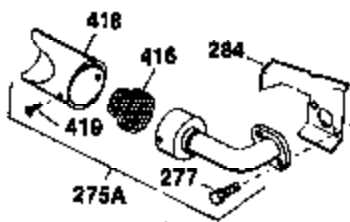

OPTIONAL SPARK ARREST MUFFLER