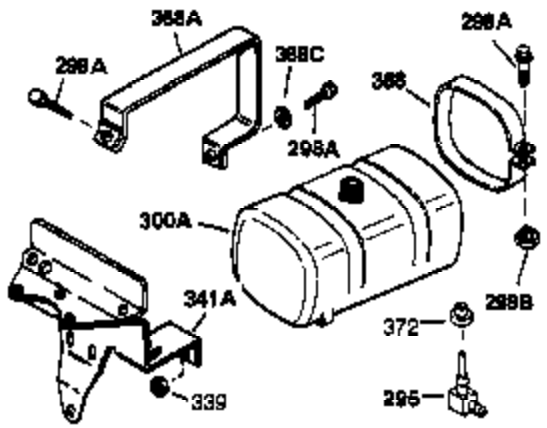

Ref #	Part Number	Qty	Description
303	33395	1	Fuel Fitting
311	35942	1	Oil Fill Plug (Incl. 312)
312	29673	1	Oil Fill Plug Gasket
325	27275	1	Wire Clip
327	35392	1	Starter Plug
340	34823	1	Fuel Tank Bracket
342	30063	1	Screw, Torx T-30, 1/4-20 x 1/2"
370A	35532	1	Name Decal
370C	35274	1	Instruction Decal
380	632213	1	Carburetor (Incl. 184)
390	590666	1	Rewind Starter
400	33235A	1	* Gasket Set (Incl. items marked PK i n notes) Incl. part #'s 27272A (2), 27896A (2), 27913A (1), 27915A (2), 28938C (1), 29673 (1), 30684 (1), 31688A (1), 33355A (1), 35865 (1)
420	730225	1	SAE 30 4-Cycle Engine Oil (Quart)
453	29538	1	Engine Mounting Base
454	650542	4	Screw, 5/16-18 x 3/4"