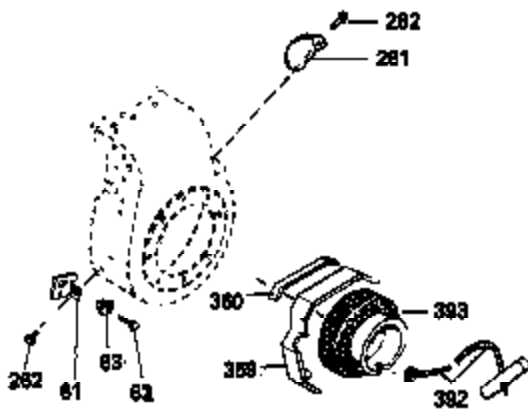

Ref #	Part Number	Qty	Description
303	33395	1	Fuel Fitting
311	35942	1	Oil Fill Plug (Incl. 312)
312	29673	1	Oil Fill Plug Gasket
325	27275	1	Wire Clip
327	35392	1	Starter Plug
340	34823	1	Fuel Tank Bracket
342	30063	1	Screw, Torx T-30, 1/4-20 x 1/2"
370A	35532	1	Name Decal
370C	35274	1	Instruction Decal
380	632213	1	Carburetor (Incl. 184)
390	590666	1	Rewind Starter
400	33235A	1	* Gasket Set (Incl. items marked PK i n notes) Incl. part #'s 27272A (2), 27896A (2), 27913A (1), 27915A (2), 28938C (1), 29673 (1), 30684 (1), 31688A (1), 33355A (1), 35865 (1)
420	730225	1	SAE 30 4-Cycle Engine Oil (Quart)
453	29538	1	Engine Mounting Base
454	650542	4	Screw, 5/16-18 x 3/4"