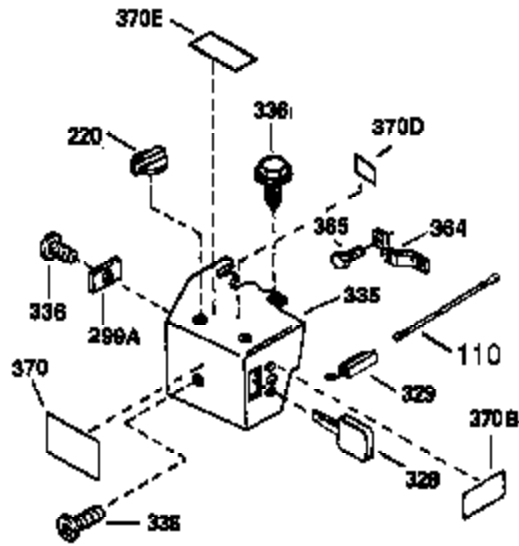

Ref #	Part Number	Qty	Description
303	33395	1	Fuel Fitting
311	35942	1	Oil Fill Plug (Incl. 312)
312	29673	1	Oil Fill Plug Gasket
325	27275	1	Wire Clip
327	35392	1	Starter Plug
340	34823	1	Fuel Tank Bracket
342	30063	1	Screw, Torx T-30, 1/4-20 x 1/2"
370A	35532	1	Name Decal
370C	35274	1	Instruction Decal
380	632213	1	Carburetor (Incl. 184)
390	590666	1	Rewind Starter
400	33235A	1	* Gasket Set (Incl. items marked PK i n notes) Incl. part #'s 27272A (2), 27896A (2), 27913A (1), 27915A (2), 28938C (1), 29673 (1), 30684 (1), 31688A (1), 33355A (1), 35865 (1)
420	730225	1	SAE 30 4-Cycle Engine Oil (Quart)
453	29538	1	Engine Mounting Base
454	650542	4	Screw, 5/16-18 x 3/4"