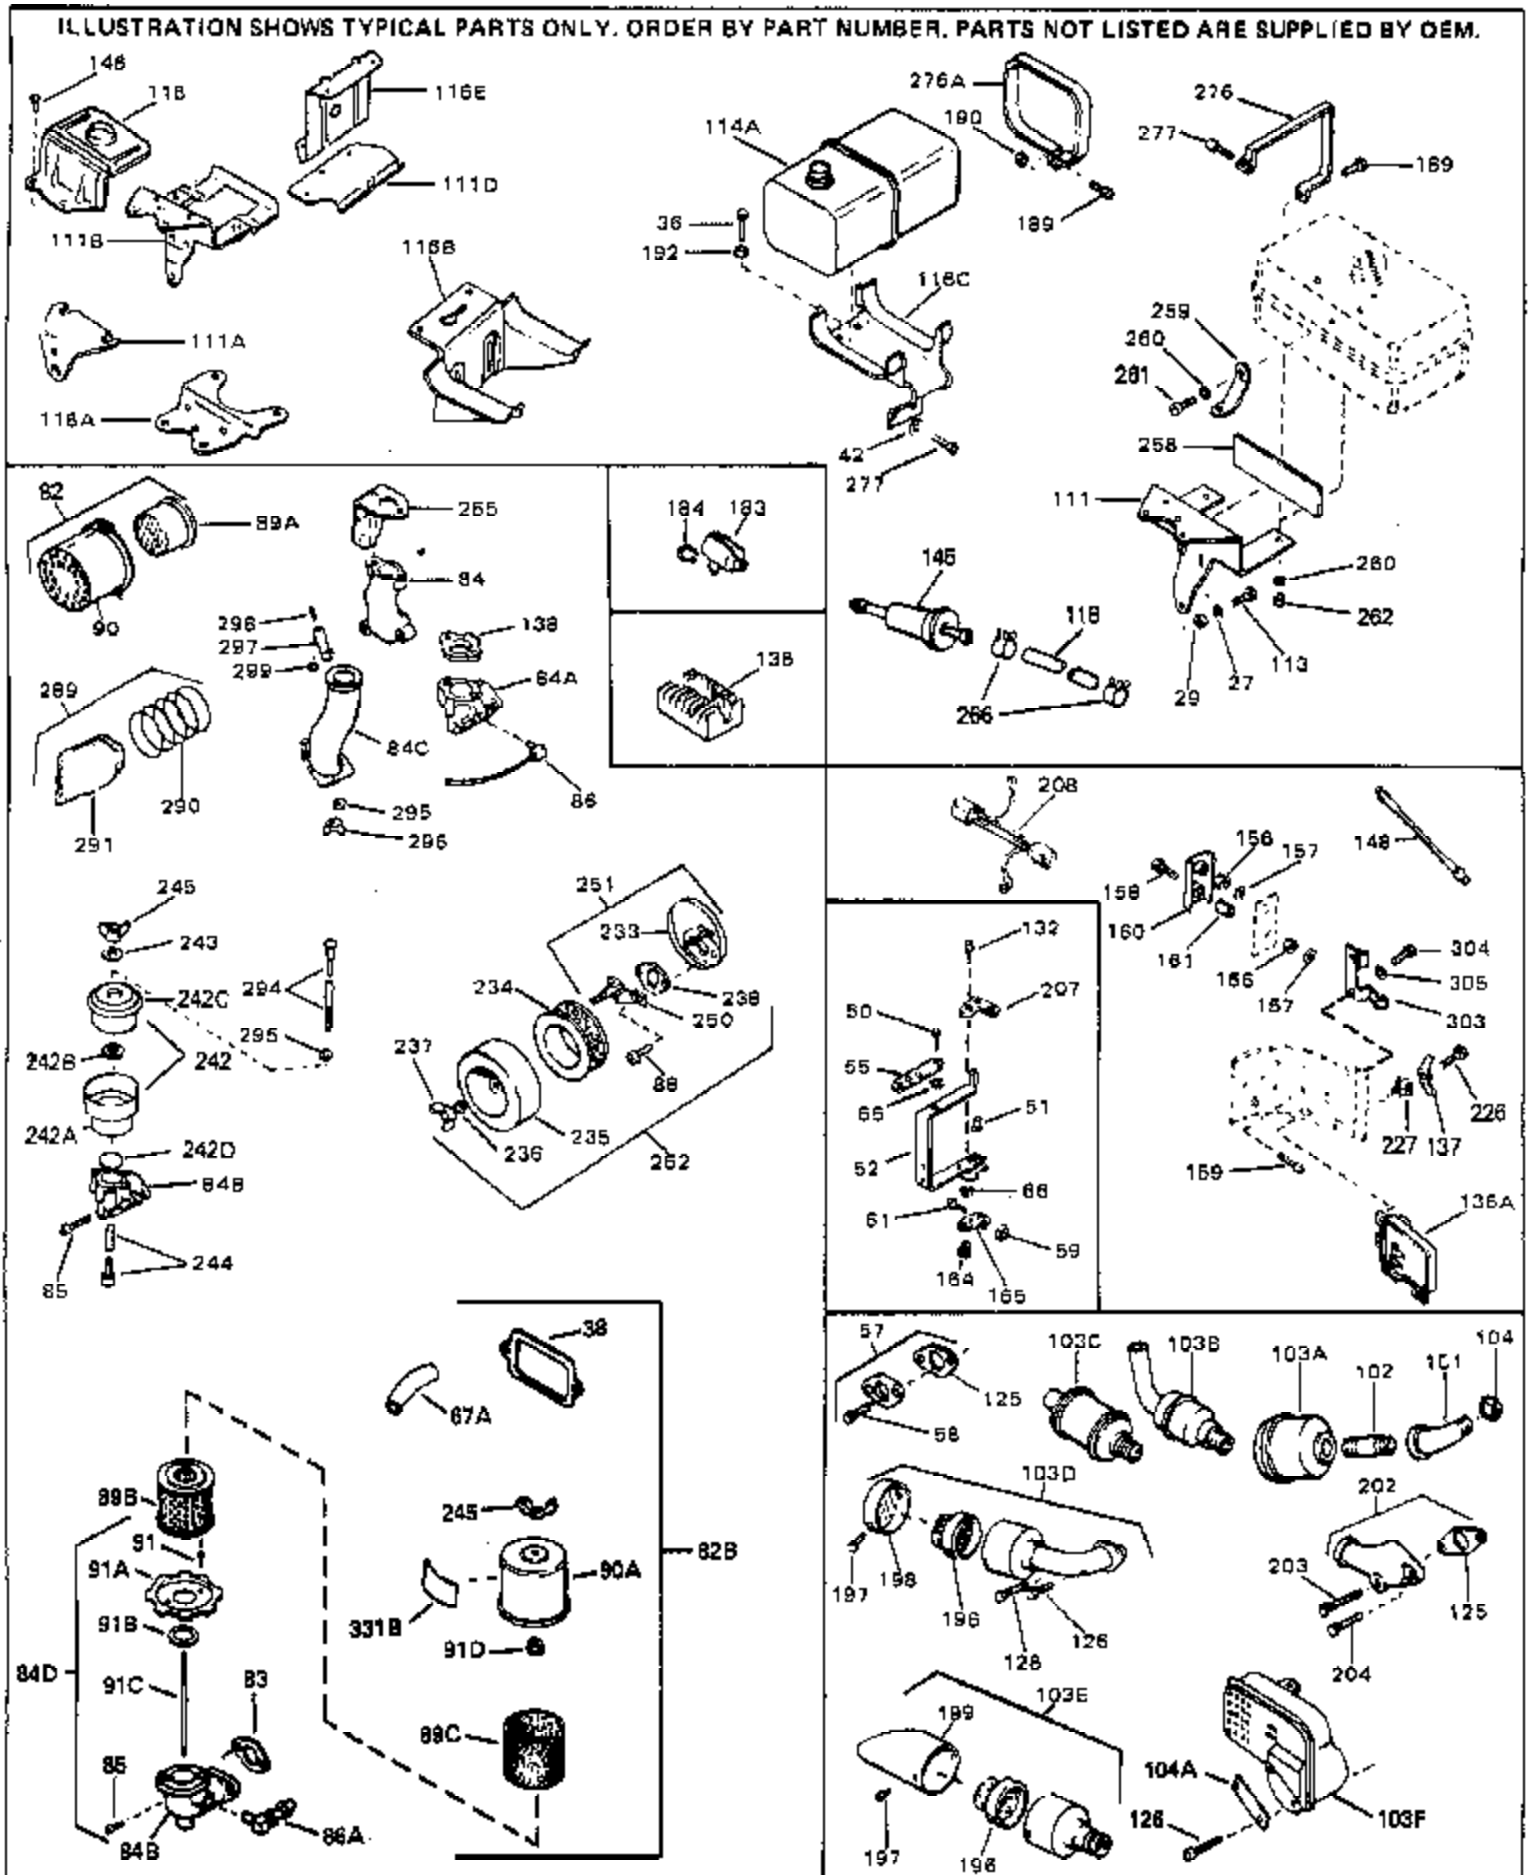

ILLUSTRATION SHOWS TYPICAL PARTS ONLY. ORDER BY PART NUMBER. PARTS NOT LISTED ARE SUPPLIED BY OEM.

Ref #	Part Number	Qty	Description
27	27513		Lockwasher, 1/4" (Use as required)
36	650697A		Screw, 5/16-18 x 2-1/2" (Use as required)
36	650695A		Screw, 5/16-18 x 2-1/4" (Use as required)
36	650694A		Screw, 5/16-18 x 2" (Use as required)
38	27896A		* Gasket, Breather cover
42	26073		Washer (Use as required)
42	650691		Washer, Flat (Use as required)
50	650548		Screw, 8-32 x 5/16"
51	30319		Rivet, Split (Used in early production)
52	32326A		Lever, Governor (New lever does not need 1 of 51,66,132,164,165,207)
55	30205		Bracket, Adjusting
57	730130		Exh.Adap.Kit (Incl. 58 & 125) (Use as req.)
58	30196		Screw, 5/16-18 x 3/4" (Use as required)
59	29216		Nut, Lock, 10-32
61	29826		Screw, 10-32 x 3/4"
66	29918		Lockwasher, #8 E.T.
82	730127		Air Cleaner Ass'y. (Incl. 60, 83, 87, 88, 89A, 90, 238 & 331B) (Use as required)
82B	730561		Air cleaner kit (Incl. 38, 67A, 83, 84B, 85,89B, 89C, 90A, 91, 91A, 91B, 91C, 91D, 245 & 331B) (Use only on engines with an externally vented fully adjustable carburetor)
83	27272A		* Gasket, Air cleaner
84D	34819		Air Cleaner Elbow (Incl. 84B, 86A, 91, 91A, 91B & 91C) (Use in 730561 assembly only)
88	28820		Screw, 10-32 x 1/2"
90	31715		Body, Air cleaner
101	29574		Muffler Elbow
102	32454		Muffler Nipple
103E	391026		Opt. Spark Arrest Muffler (Incl.196,1 97,199)
104	28443		Conduit Nut
104	32862		Conduit Nut
113	30063		Screw, 1/4-20 x 1/2"
118	29774		Fuel Line (Braided 8-1/4" 21 cm)(Use as req.)
118	30705		Fuel Line (Braided 16") (41 cm) (Use as req.)
118	30962		Fuel Line (Braided 32") (81 cm) (Use as req.)
128	650694A		Screw, 5/16-18 x 2" (Use as required)
132	650548		Screw, 8-32 x 5/16" (Early production)
132	650139		Screw, 8-32 x 1/2"
148	34067		Wire Assy., Alternator adapter (4-1/4 ")
148	34069		Wire Assy., Alternator adapter (6-3/4 ")
202	31288		Exh. Adaptor Kit (Incl.125,203,204) (As req.)
203	650697A		Screw, 5/16-18 x 2-1/2" (Use as required)
204	6021A		Screw, 5/16-18 x 1-1/2" (Use as required)
207	31725A		Extension, Governor lever
266	26460		Clamp, Fuel line
303	32765		Clamp, Blower housing extension
304	650735		Screw, 10-24 x 3/8"
305	16642		Lockwasher
331B	31752		Decal, Air cleaner