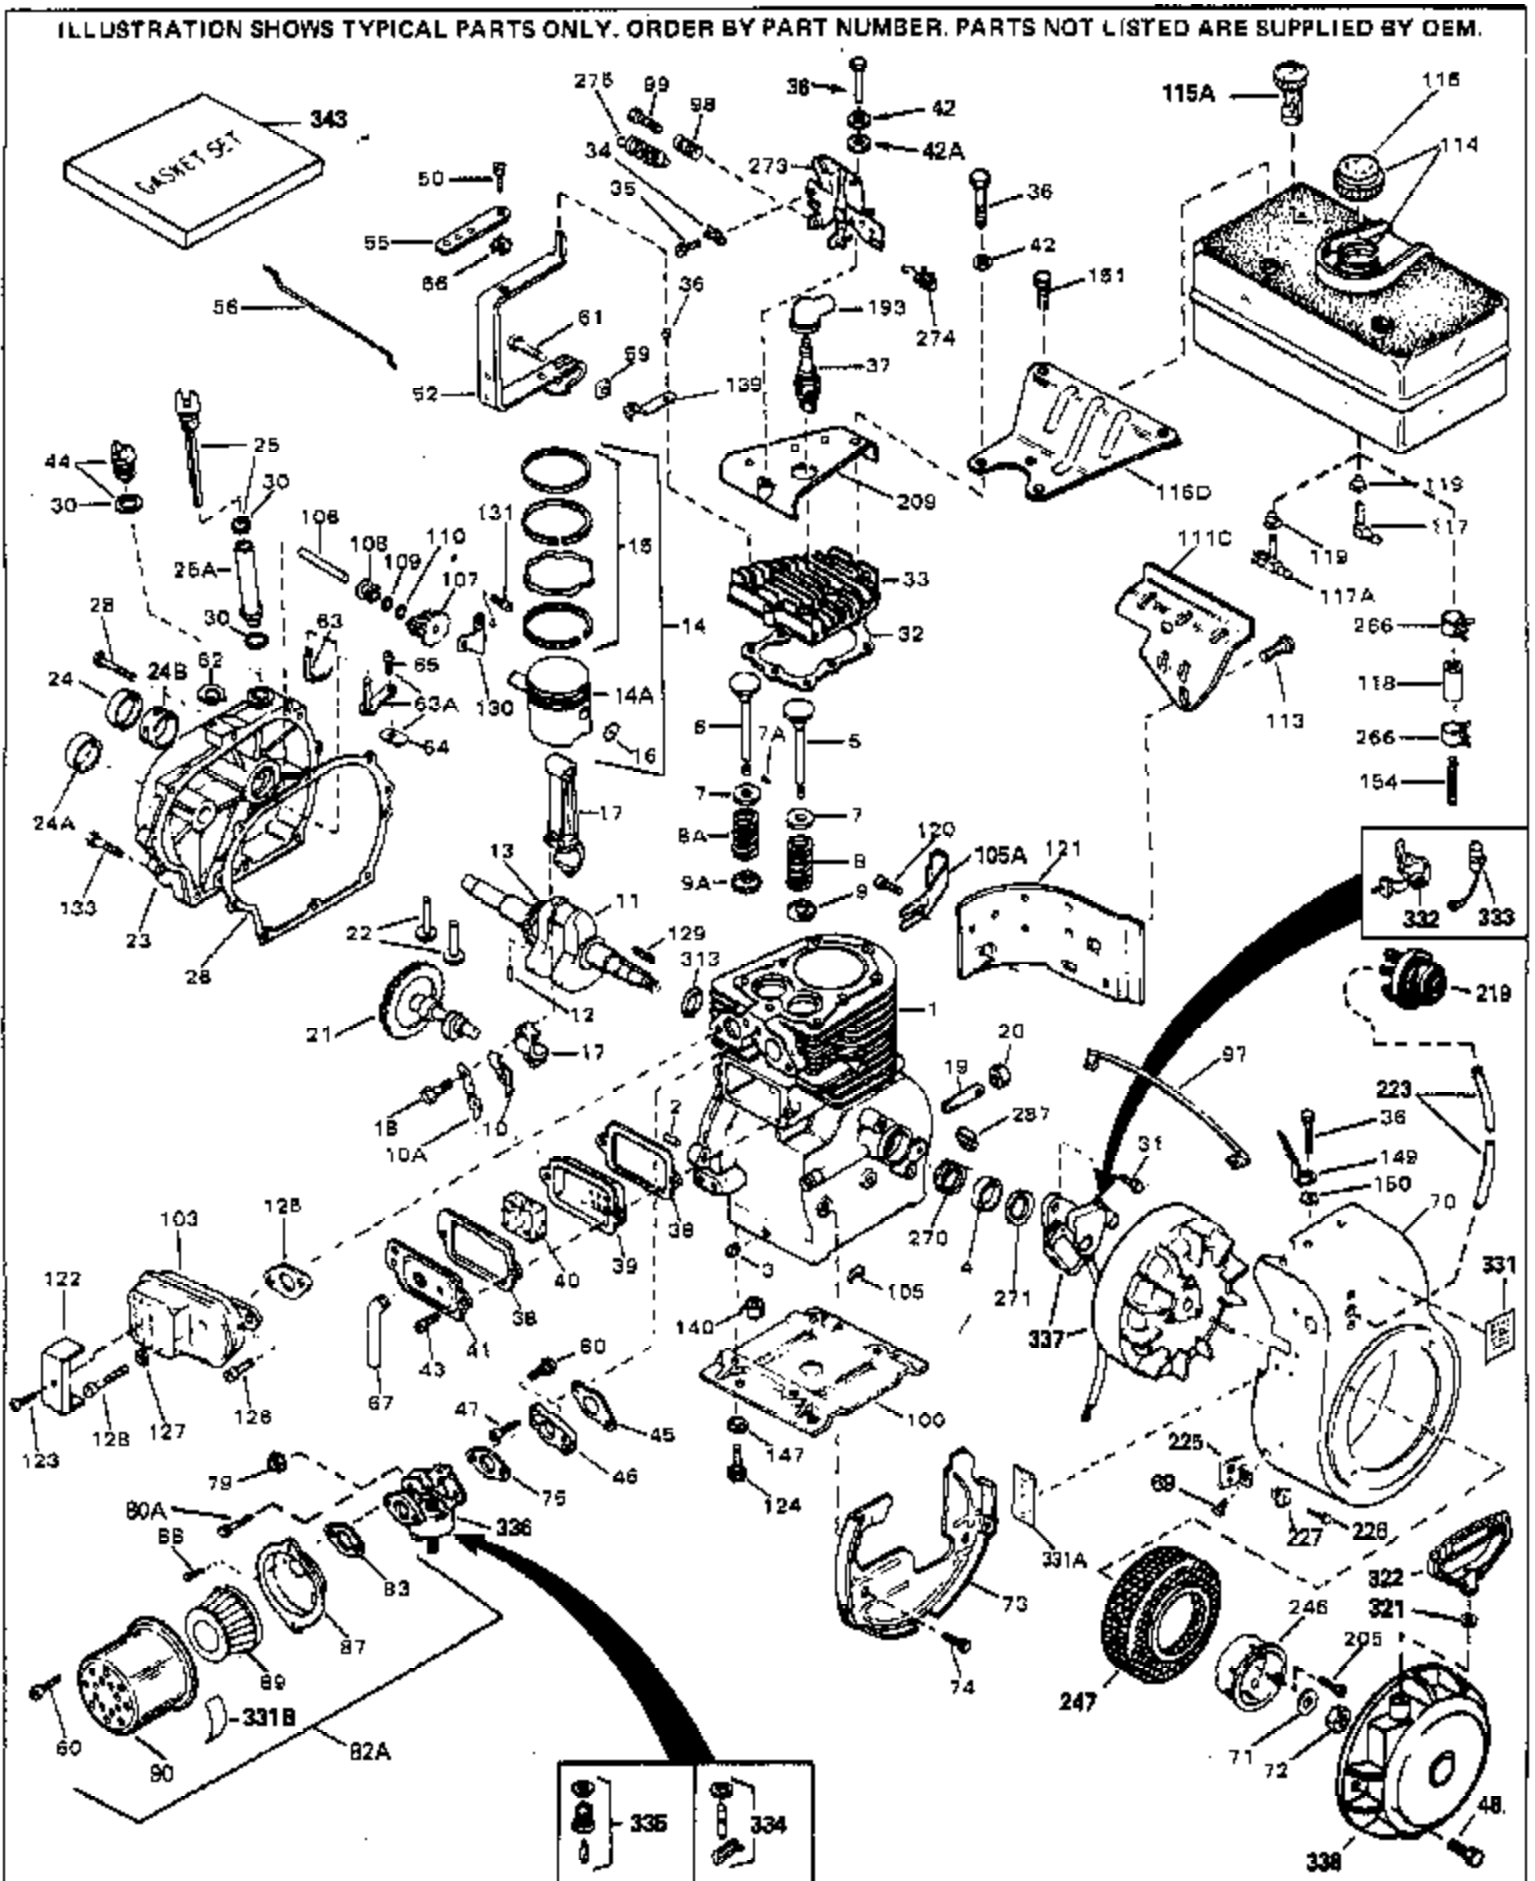

ILLUSTRATION SHOWS TYPICAL PARTS ONLY. ORDER BY PART NUMBER. PARTS NOT LISTED ARE SUPPLIED BY OEM.

Ref #	Part Number	Qty	Description
1	32769B		Cylinder (Incl. 2, 3, 4, 76 & 270) (2 -3/4")
2	27652		Pin, Dowel
3	27642		Plug, Oil drain
3	28582		Plug, Oil drain
4	32630		Seal, Oil
5	32783		Intake Valve (Std.) (Incl. 9)
5	32784		Intake Valve (1/32" OS) (Incl. 9)
6	31469A		Exhaust Valve (Std.) (Incl. 9)
6	31470A		Exhaust Valve (1/32" OS) (Incl. 9)
7A	20810		Pin, Valve spring retainer (Use as re quired)
7	27882		Cap, Upper valve spring
8A	27881		Spring, Valve
8	27881		Spring, Valve
9A	32581		Cap, Lower valve spring
9	32581		Cap, Lower valve spring
10A	32590		Plate, Lock & Oil dipper (This plate may be replaced by 34242 oil dipper but 650662C screw must be used.)
10	34242		Dipper, Oil
11	32670		Crankshaft (Incl. 12 & 13)
12	29783		Crankshaft Gear Pin (Early production)
13	27884		Gear, Crankshaft (Used in early produ ction) This gear is servicable onlywhen it is pinned to the crankshaft.
14A	32770B		Piston & Pin Ass'y. (Std.)(2-3/4")(In cl.16)
14A	32771B		Piston & Pin Ass'y. (.010" OS) (Incl. 16)
14A	32772B		Piston & Pin Ass'y. (.020" OS) (Incl. 16)
14	34528		Piston, Pin & Ring Set (Std.) (2-3/4" Bore)
14	34529		Piston, Pin & Ring Set (.010" OS)
14	34530		Piston, Pin & Ring Set (.020" OS)
15	32595		Ring Set (Std.) (2-3/4" Bore)
15	32596		Ring Set (.010" OS)
15	32597		Ring Set (.020" OS)
16	27888		Ring, Piston pin retaining
17	32591C		Rod Assy., Connecting (Incl. 10 & 18)
18	650662C		Screw, Connecting rod (2 each)
21	32115		Camshaft (MCR)
22	34034		Lifter, Valve
23	31303B		Cover, Cylinder (Incl. 24, 106 & 279)
24	28427		Seal, Oil
24B	31546		Bushing, Crankshaft (Use as required)
25	29668		Dipstick, Oil (Incl. 30)
26	30684		* Gasket, Cylinder cover
28	650451		Screw, 1/4-20 x 1"
30	29673		* Gasket, Oil filler
31	650489		Screw, 1/4-20 x 5/8"
32	32631A		* Gasket, Cylinder head
33	30938A		Head, Cylinder
34	27793		Clip, Conduit (Use as required)
35	28942		Screw, 10-32 x 3/8" (Use as required)
36	650697A		Screw, 5/16-18 x 2-1/2" (Use as requi red)
36	650695A		Screw, 5/16-18 x 2-1/4" (Use as requi red)
36	650694A		Screw, 5/16-18 x 2" (Use as required)
37	33636		Resistor Spark Plug (RJ-8C)
37	34251		Resistor Spark Plug
38	27896A		* Gasket, Breather cover
39	28423		Body, Breather
40	28424		Element, Breather
41	28425		Cover, Valve spring