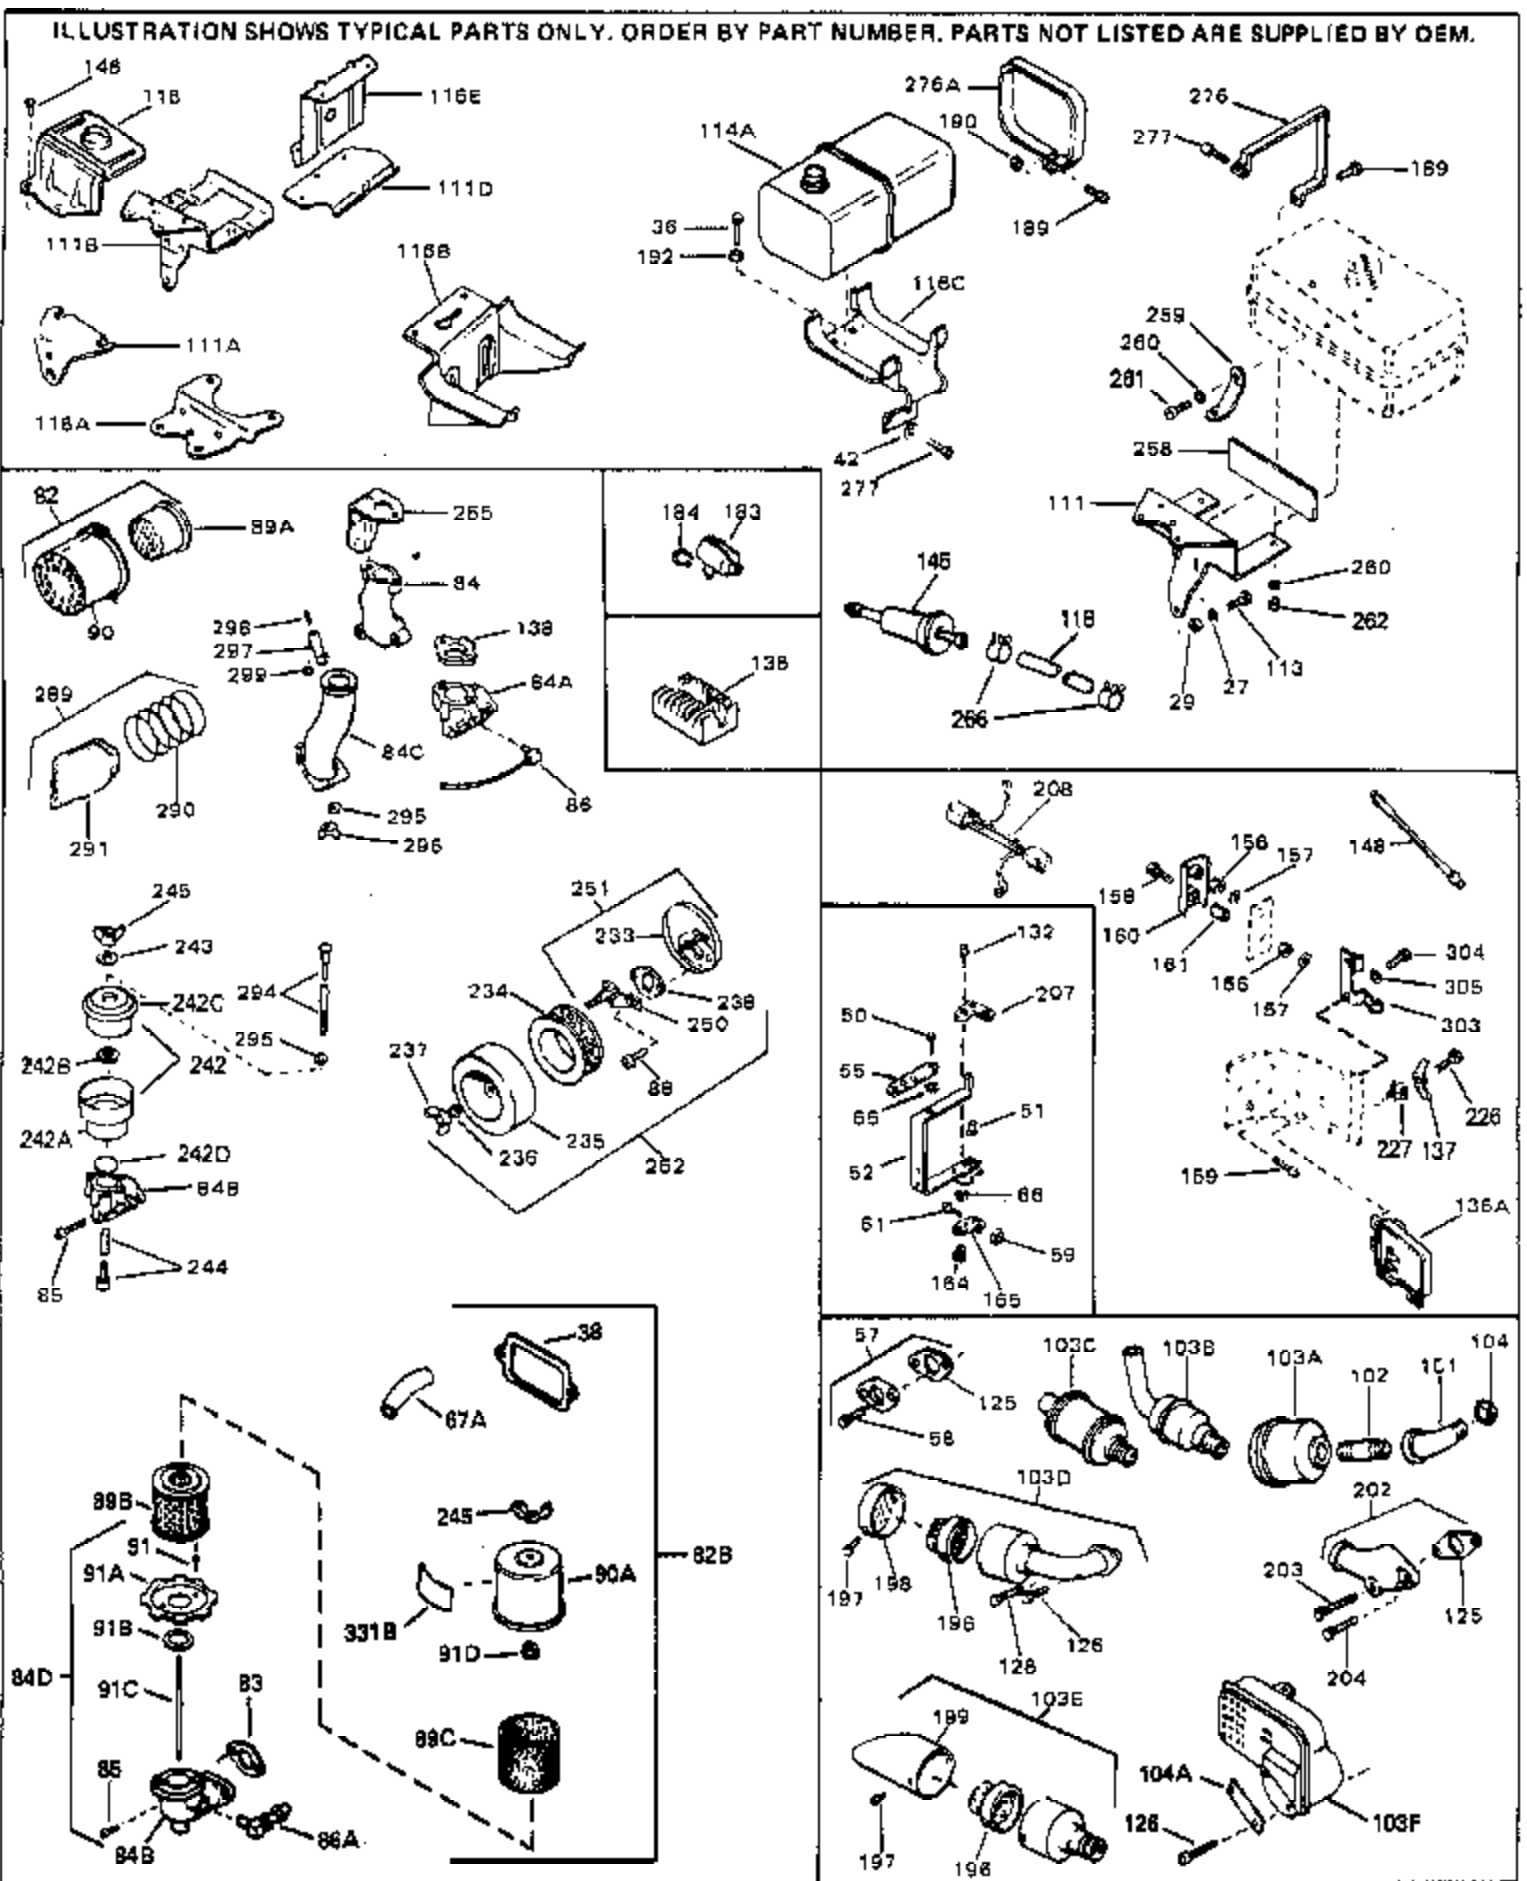

ILLUSTRATION SHOWS TYPICAL PARTS ONLY. ORDER BY PART NUMBER. PARTS NOT LISTED ARE SUPPLIED BY OEM.

Ref #	Part Number	Qty	Description
27	27513		Lockwasher, 1/4" (Use as required)
36	650697A		Screw, 5/16-18 x 2-1/2" (Use as required)
36	650695A		Screw, 5/16-18 x 2-1/4" (Use as required)
36	650694A		Screw, 5/16-18 x 2" (Use as required)
38	27896A		* Gasket, Breather cover
42	26073		Washer (Use as required)
42	650691		Washer, Flat (Use as required)
50	650548		Screw, 8-32 x 5/16"
51	30319		Rivet, Split (Used in early production)
52	33454		Lever Assy., Governor
57	730130		Exh.Adap.Kit (Incl. 58 & 125) (Use as required)
58	30196		Screw, 5/16-18 x 3/4" (Use as required)
59	29216		Nut, Lock, 10-32
61	29826		Screw, 10-32 x 3/4"
66	29918		Lockwasher, #8 E.T.
67A	32447		Tube, Breather
82	730127		Air Cleaner Ass'y. (Incl. 60, 83, 87, 88, 89A, 90, 238 & 331B) (Use as required)
82B	730561		Air cleaner kit (Incl. 38, 67A, 83, 84B, 85, 89B, 89C, 90A, 91, 91A, 91B, 91C, 91D, 245 & 331B) (Use only on engines with an externally vented fully adjustable carburetor)
83	27272A		* Gasket, Air cleaner
84B	34780		Elbow, Air cleaner
84D	34819		Air Cleaner Elbow (Incl. 84B, 86A, 91, 91A, 91B & 91C) (Use in 730561 assembly only)
85	650163		Screw, 10-32 x 7/8"
86A	30675		Fitting, Breather NOTE: 130010 thru 10C & 11 used in early production only.
89C	34783		Filter, Pre-air
89B	34782		Air Cl. Filter & Bracket Assy. (Incl. 91D)
90A	34781		Cover, Air cleaner
91D	650825		Nut & Lockwasher, 1/4-20
91A	34699		Bracket, Air cleaner
91			Pop Rivet (1/8" dia.) (Can be bought locally)
91B	34698A		Gasket, Air cleaner
91C	650826		Stud, 1/4-20 x 6.20, threaded both ends
103E	391026		Opt. Spark Arrest Muffler (Incl. 196, 197, 199)
113	650561		Screw, 1/4-20 x 5/8"
118	29774		Fuel Line (Braided 8-1/4" 21 cm)(Use as required)
118	30705		Fuel Line (Braided 16") (41 cm) (Use as required)
118	30962		Fuel Line (Braided 32") (81 cm) (Use as required)
125	27930A		Gasket, Exhaust
126	30196		Screw, 5/16-18 x 3/4"
128	650694A		Screw, 5/16-18 x 2" (Use as required)
132	650548		Screw, 8-32 x 5/16" (Early production)
148	34067		Wire Assy., Alternator adapter (4-1/4")
148	34069		Wire Assy., Alternator adapter (6-3/4")
164	30322		Nut & Lockwasher (Early Prod. Only)
165	29916		Clamp, Governor lever (Early Prod. Only)
202	31288		Exh. Adaptor Kit (Incl. 125, 203, 204) (As required)
203	650697A		Screw, 5/16-18 x 2-1/2" (Use as required)
204	6021A		Screw, 5/16-18 x 1-1/2" (Use as required)
245	650513		Nut, Wing
266	26460		Clamp, Fuel line
331B	34704		Decal, Air cleaner