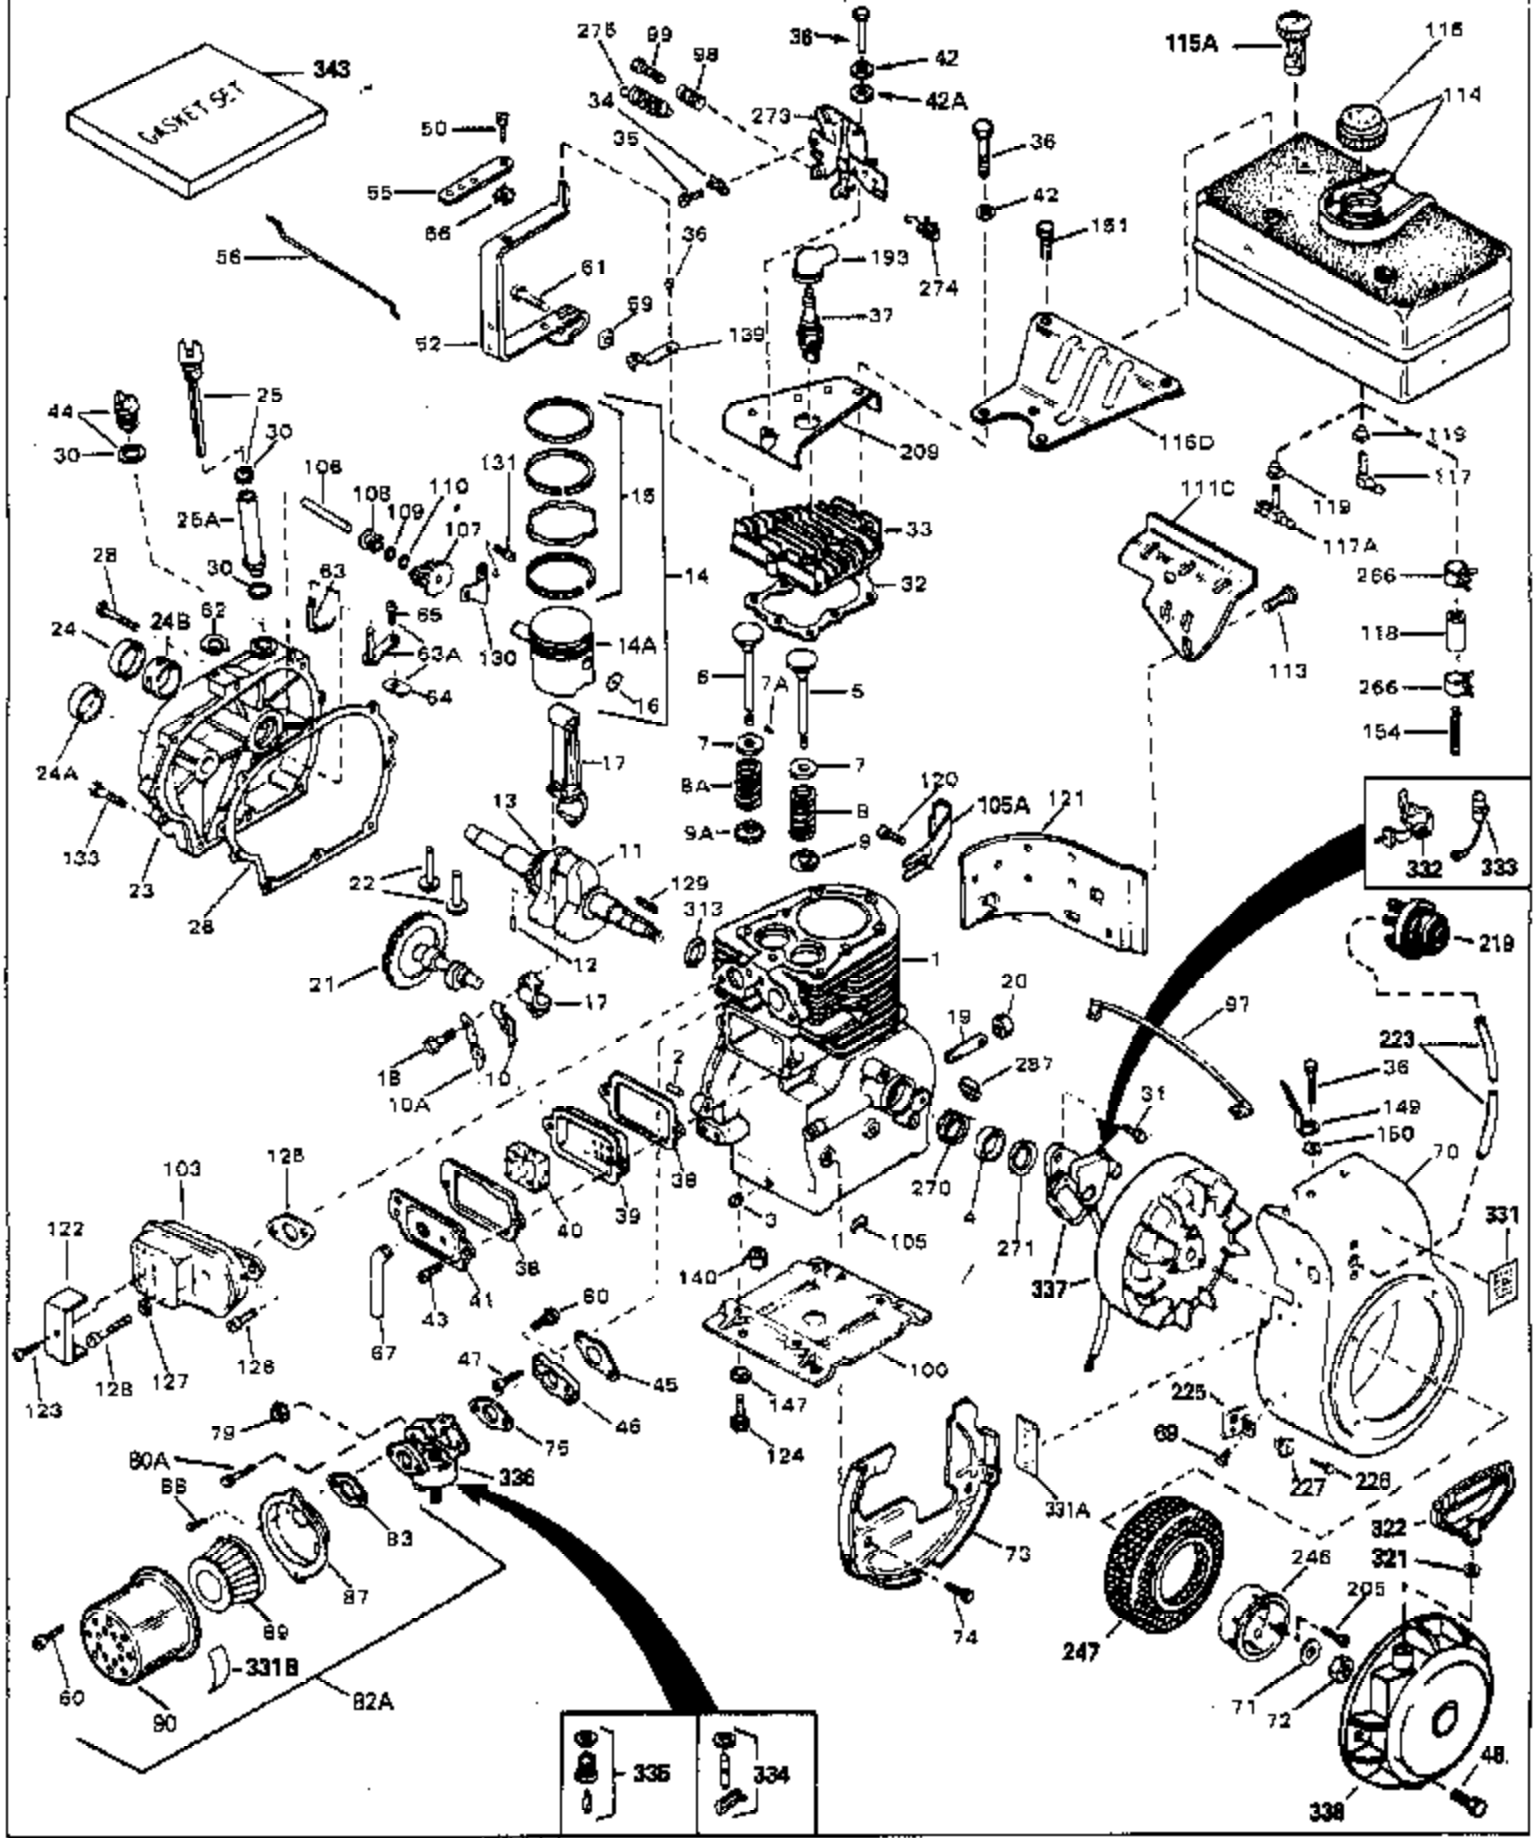

ILLUSTRATION SHOWS TYPICAL PARTS ONLY. ORDER BY PART NUMBER. PARTS NOT LISTED ARE SUPPLIED BY OEM.

Ref #	Part Number	Qty	Description
1	32769B		Cylinder (Incl. 2, 3, 4, 76 & 270) (2 -3/4")
2	27652		Pin, Dowel
3	27642		Plug, Oil drain
4	32630		Seal, Oil
5	32783		Intake Valve (Std.) (Incl. 9)
5	32784		Intake Valve (1/32" OS) (Incl. 9)
6	31469A		Exhaust Valve (Std.) (Incl. 9)
6	31470A		Exhaust Valve (1/32" OS) (Incl. 9)
7A	20810		Pin, Valve spring retainer (Use as re quired)
7	27882		Cap, Upper valve spring
8	27881		Spring, Valve
8A	27881		Spring, Valve
9A	32581		Cap, Lower valve spring
9	32581		Cap, Lower valve spring
10	34242		Dipper, Oil
10A	32590		Plate, Lock & Oil dipper (This plate may be replaced by 34242 oil dipper but 650662C screw must be used.)
11	34895		Crankshaft (Incl. 12 & 13)
12	29783		Crankshaft Gear Pin (Early production)
13	27884		Gear, Crankshaft (Used in early produ ction) This gear is servicable onlywhen it is pinned to the crankshaft.
14A	32770B		Piston & Pin Ass'y. (Std.)(2-3/4")(In cl.16)
14A	32771B		Piston & Pin Ass'y. (.010" OS) (Incl. 16)
14A	32772B		Piston & Pin Ass'y. (.020" OS) (Incl. 16)
14	34528		Piston, Pin & Ring Set (Std.) (2-3/4" Bore)
14	34529		Piston, Pin & Ring Set (.010" OS)
14	34530		Piston, Pin & Ring Set (.020" OS)
15	32595		Ring Set (Std.) (2-3/4" Bore)
15	32596		Ring Set (.010" OS)
15	32597		Ring Set (.020" OS)
16	27888		Ring, Piston pin retaining
17	32591C		Rod Assy., Connecting (Incl. 10 & 18)
18	650662C		Screw, Connecting rod (2 each)
21	32115		Camshaft (MCR)
22	34034		Lifter, Valve
23	31451A		Cylinder Cover (Incl.24, 106, 309, 31 0 & 311)
24B	31546		Bushing, Crankshaft (Use as required)
24	28460		Seal, Oil
25	31297		Dipstick, Oil (Incl. 30)
26	30684		* Gasket, Cylinder cover
28	650451		Screw, 1/4-20 x 1"
30	29673		* Gasket, Oil filler
31	650489		Screw, 1/4-20 x 5/8"
32	32631A		* Gasket, Cylinder head
33	30938A		Head, Cylinder
34	27793		Clip, Conduit (Use as required)
35	28942		Screw, 10-32 x 3/8" (Use as required)
36	650697A		Screw, 5/16-18 x 2-1/2" (Use as requi red)
36	650695A		Screw, 5/16-18 x 2-1/4" (Use as requi red)
36	650694A		Screw, 5/16-18 x 2" (Use as required)
37	33636		Resistor Spark Plug (RJ-8C)
37	34251		Resistor Spark Plug
38	27896A		* Gasket, Breather cover
39	28423		Body, Breather
40	28424		Element, Breather
41	28425		Cover, Valve spring
42	26073		Washer (Use as required)