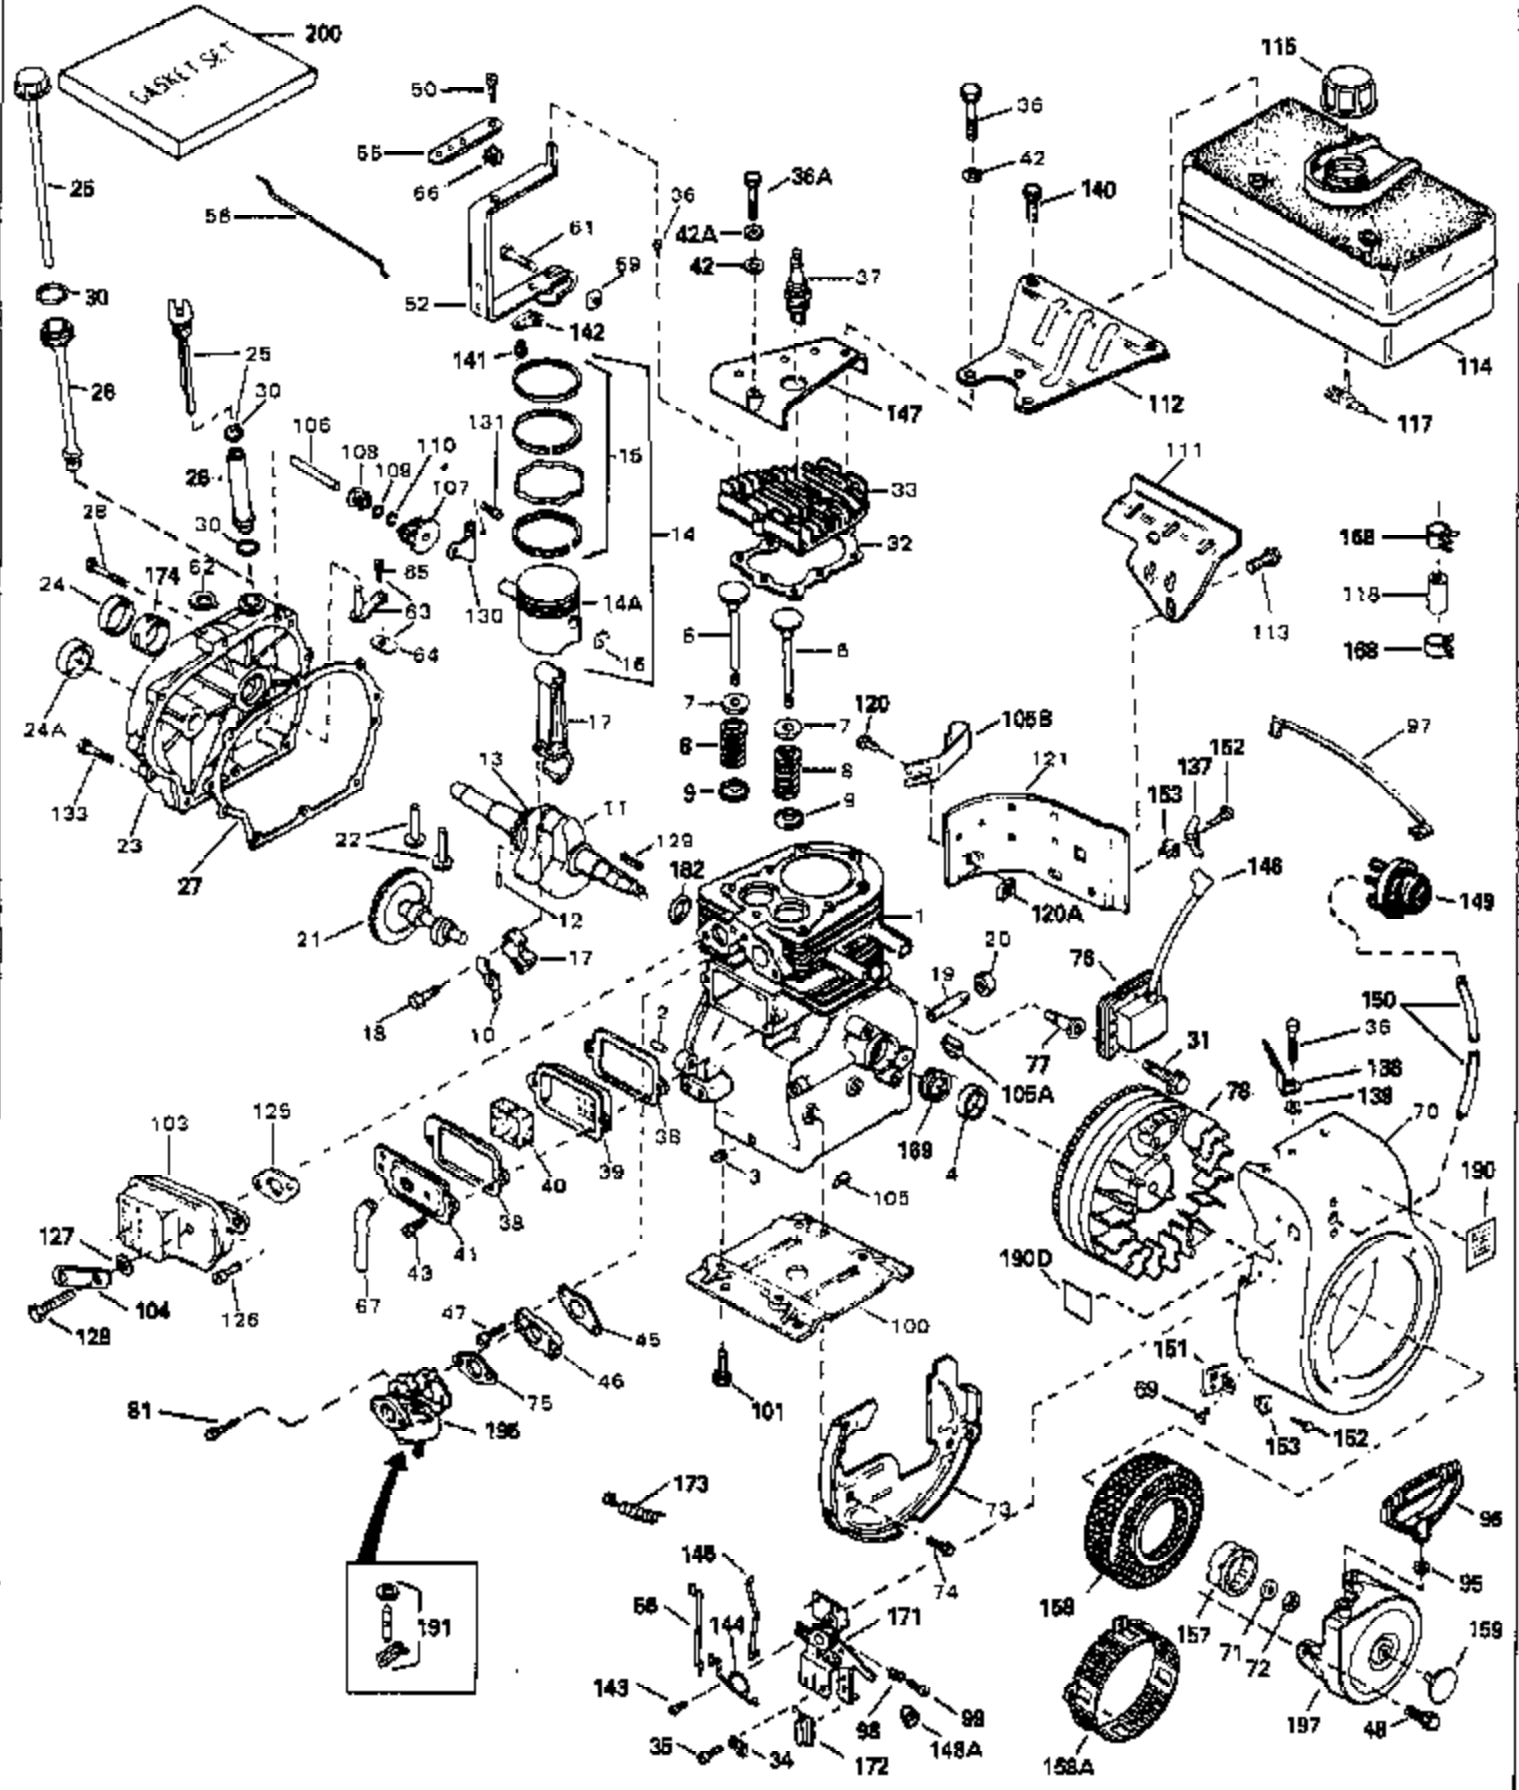

ILLUSTRATION SHOWS TYPICAL PARTS ONLY. ORDER BY PART NUMBER. PARTS NOT LISTED ARE SUPPLIED BY OEM.

Ref #	Part Number	Qty	Description
1	32769B		Cylinder (Incl. 2, 3 & 4) (2-3/4" Bore)
2	27652		Pin, Dowel
3	27642		Plug, Oil drain
4	32630		Seal, Oil
5	32783		Intake Valve (Std.) (Incl. 9)
5	32784		Intake Valve (1/32" OS) (Incl. 9)
6	31469A		Exhaust Valve (Std.) (Incl. 9)
6	31470A		Exhaust Valve (1/32" OS) (Incl. 9)
7	27882		Cap, Upper valve spring
8	27881		Spring, Valve
9	32581		Cap, Lower valve spring
10	34242		Dipper, Oil
11	35215		Crankshaft
12	29783		Crankshaft Gear Pin (Used on early prod.)
13	27884		Gear, Crankshaft (Used on early production)
14	34528		Piston, Pin & Ring Set (Std.) (2-3/4" Bore)
14	34529		Piston, Pin & Ring Set (.010" OS)
14	34530		Piston, Pin & Ring Set (.020" OS)
14A	32770B		Piston & Pin Ass'y. (Std.) (2-3/4") (Incl. 16)
14A	32771B		Piston & Pin Ass'y. (.010" OS) (Incl. 16)
14A	32772B		Piston & Pin Ass'y. (.020" OS) (Incl. 16)
15	32595		Ring Set (Std.) (2-3/4" Bore)
15	32596		Ring Set (.010" OS)
15	32597		Ring Set (.020" OS)
16	27888		Ring, Piston pin retaining
17	32591C		Rod Assy., Connecting (Incl. 10 & 18)
18	650662C		Bolt, Connecting rod (2 each)
19	30968		Nipple, Pipe
20	30969		Cap, Oil drain
21	32115		Camshaft (MCR)
22	34034		Lifter, Valve
23	31451A		Cylinder Cover (Incl. 24, 106, 178, 179 & 180)
24	28460		Seal, Oil
25	35595		Dipstick
26	35554		Tube, Oil filler
27	30684		* Gasket, Cylinder cover
28	650451		Screw, 1/4-20 x 1"
30	35499		"O" Ring
32	32631A		* Gasket, Cylinder head
33	30938A		Head, Cylinder
34	27793		Clip, Conduit (Use as required)
35	28942		Screw, 10-32 x 3/8" (Use as required)
36	650697A		Screw, 5/16-18 x 2-1/2" (Use as required)
36	650695A		Screw, 5/16-18 x 2-1/4" (Use as required)
36	650694A		Screw, 5/16-18 x 2" (Use as required)
37	34251		Spark Plug, Resistor (RJ17LM)
38	27896A		* Gasket, Breather
39	28423		Body, Breather
40	28424		Element, Breather
41	28425		Cover, Valve spring
42A	650690		Washer, Belleville (Use as required)
42	650691		Washer, Flat (Use as required)
43	650128		Screw, 10-24 x 1/2"
45	27915A		* Gasket, Intake
46	34712		Flange, Carburetor
47	30196		Screw, 5/16-18 x 3/4"
48	29716		Screw, 1/4-28 x 7/16"
50	650548		Screw, 8-32 x 5/16"