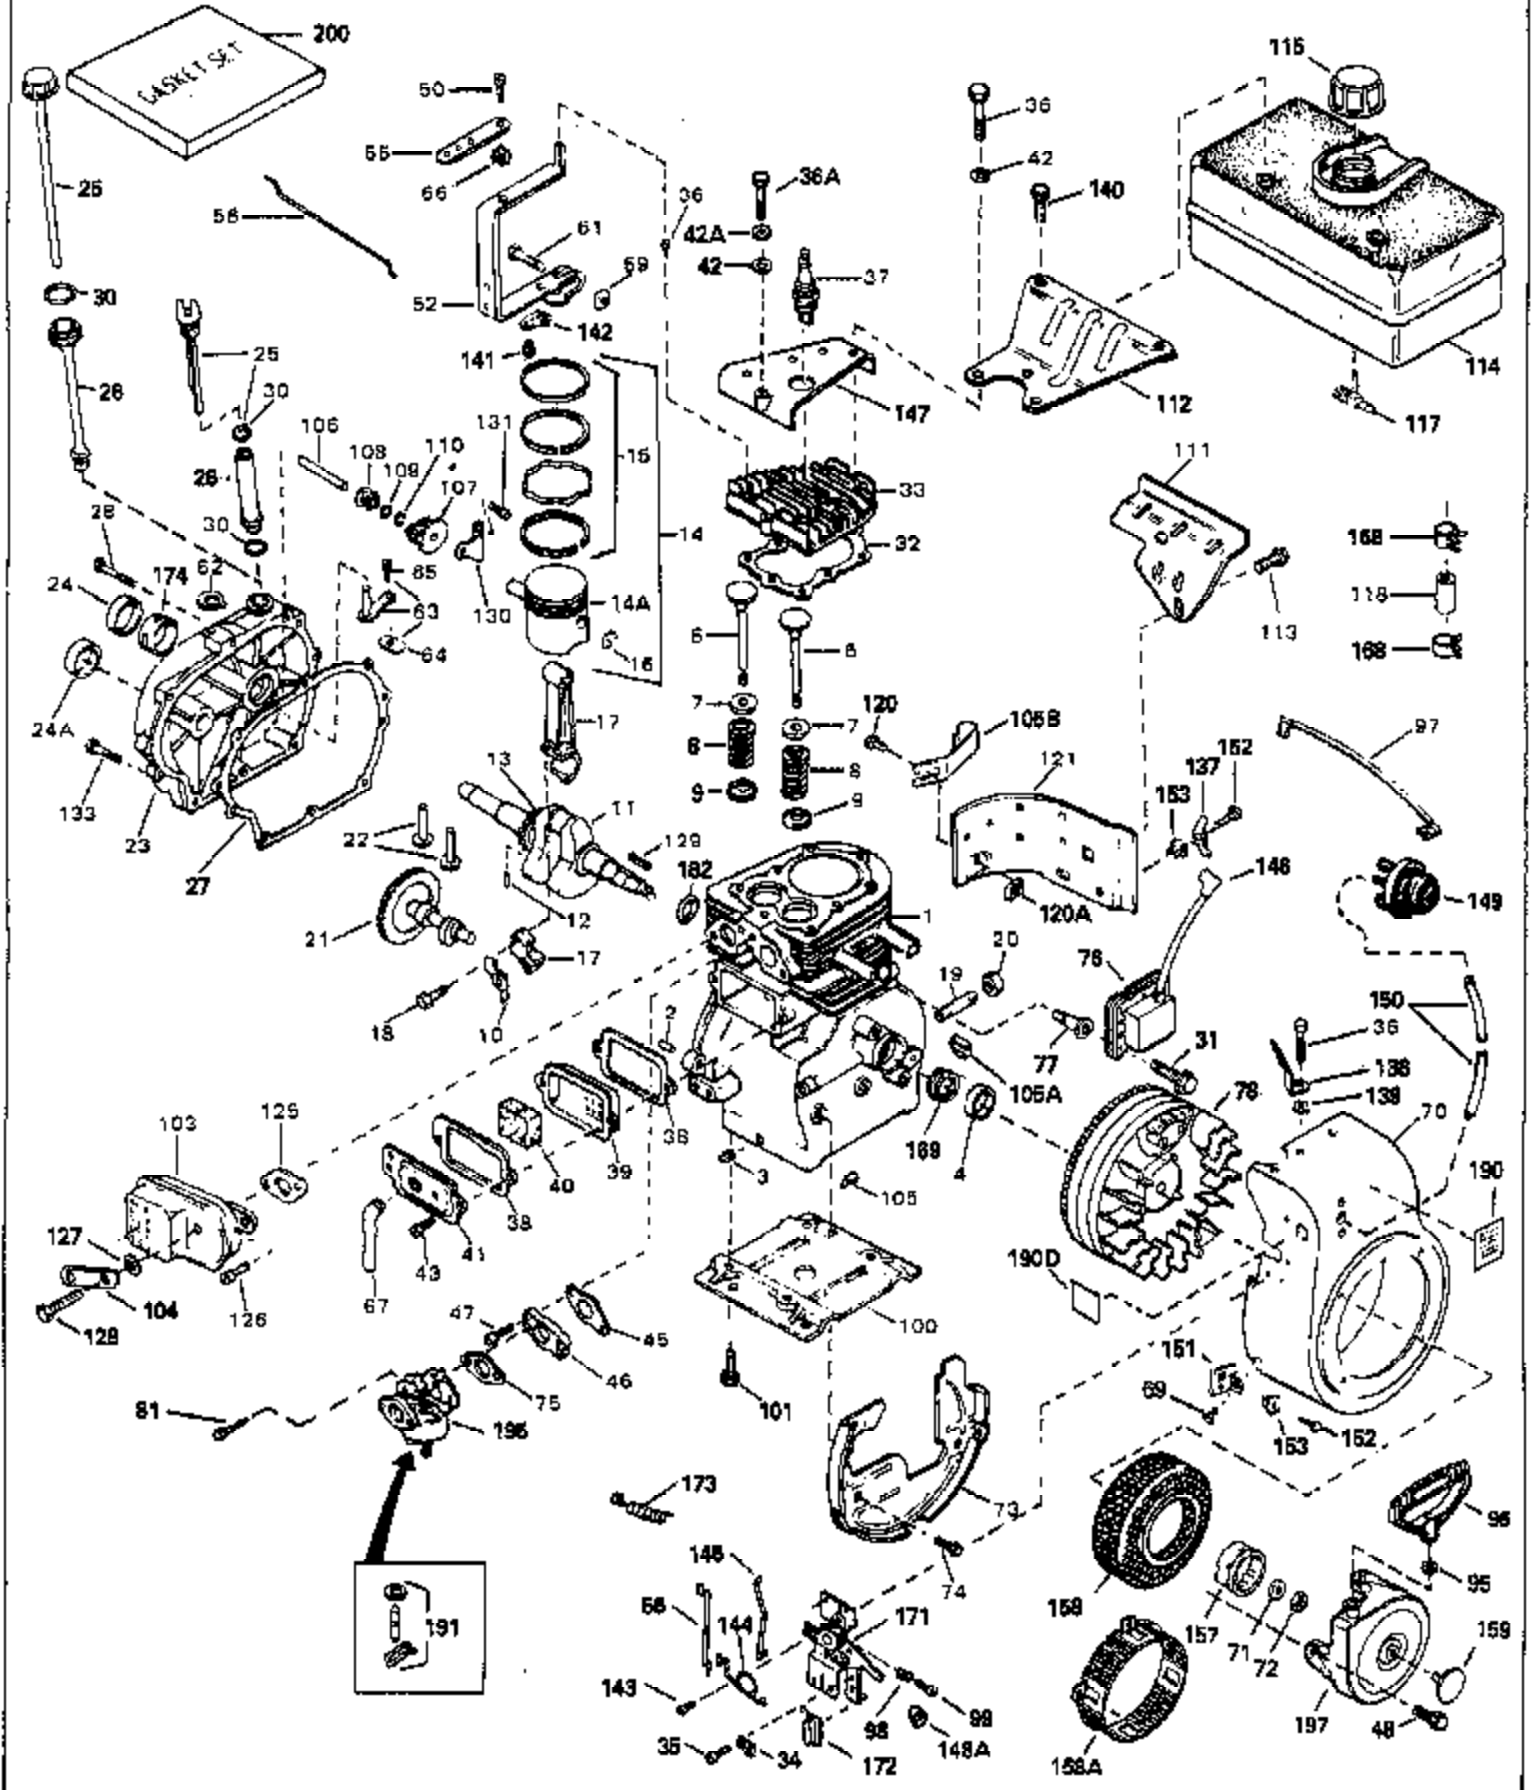

ILLUSTRATION SHOWS TYPICAL PARTS ONLY. ORDER BY PART NUMBER. PARTS NOT LISTED ARE SUPPLIED BY OEM.

Ref #	Part Number	Qty	Description
1	32769B		Cylinder (Incl. 2, 3 & 4) (2-3/4" Bore)
2	27652		Pin, Dowel
3	27642		Plug, Oil drain
4	32630		Seal, Oil
5	32783		Intake Valve (Std.) (Incl. 9)
5	32784		Intake Valve (1/32" OS) (Incl. 9)
6	27878A		Exhaust Valve (Std.) (Incl. 9)
6	27880A		Exhaust Valve (1/32" OS) (Incl. 9)
7	27882		Cap, Upper valve spring
8	27881		Spring, Valve
9	32581		Cap, Lower valve spring
10	34242		Dipper, Oil
11	35224		Crankshaft
12	29783		Crankshaft Gear Pin (Used on early production)
13	27884		Gear, Crankshaft (Used on early production)
14A	32770B		Piston & Pin Ass'y. (Std.)(2-3/4")(Incl. 16)
14A	32771B		Piston & Pin Ass'y. (.010" OS) (Incl. 16)
14A	32772B		Piston & Pin Ass'y. (.020" OS) (Incl. 16)
14	34528		Piston, Pin & Ring Set (Std.) (2-3/4" Bore)
14	34529		Piston, Pin & Ring Set (.010" OS)
14	34530		Piston, Pin & Ring Set (.020" OS)
15	32595		Ring Set (Std.) (2-3/4" Bore)
15	32596		Ring Set (.010" OS)
15	32597		Ring Set (.020" OS)
16	27888		Ring, Piston pin retaining
17	32591C		Rod Assy., Connecting (Incl. 10 & 18)
18	650662C		Bolt, Connecting rod (2 each)
21	32115		Camshaft (MCR)
22	34034		Lifter, Valve
23	31451A		Cylinder Cover (Incl. 24, 106, 178, 179 & 180)
24	28460		Seal, Oil
25	31297		Dipstick (Incl. 30)
27	30684		* Gasket, Cylinder cover
28	650451		Screw, 1/4-20 x 1"
30	29673		* Gasket, Oil fill
32	32631A		* Gasket, Cylinder head
33	30938A		Head, Cylinder
34	27793		Clip, Conduit (Use as required)
35	28942		Screw, 10-32 x 3/8" (Use as required)
36	650697A		Screw, 5/16-18 x 2-1/2" (Use as required)
36	650695A		Screw, 5/16-18 x 2-1/4" (Use as required)
36	650694A		Screw, 5/16-18 x 2" (Use as required)
37	33636		Resistor Spark Plug (RJ-8C)
38	27896A		* Gasket, Breather
39	28423		Body, Breather
40	28424		Element, Breather
41	28425		Cover, Valve spring
42A	650690		Washer, Belleville (Use as required)
42	650691		Washer, Flat (Use as required)
43	650128		Screw, 10-24 x 1/2"
45	27915A		* Gasket, Intake
46	34712		Flange, Carburetor
47	30196		Screw, 5/16-18 x 3/4"
48	29716		Screw, 1/4-28 x 7/16"
50	650548		Screw, 8-32 x 5/16"
52	33454		Lever Assy., Governor
56	34662		Link, Throttle
57	730130		Exhaust Adaptor Kit (Incl. 58, 125) (As req.)