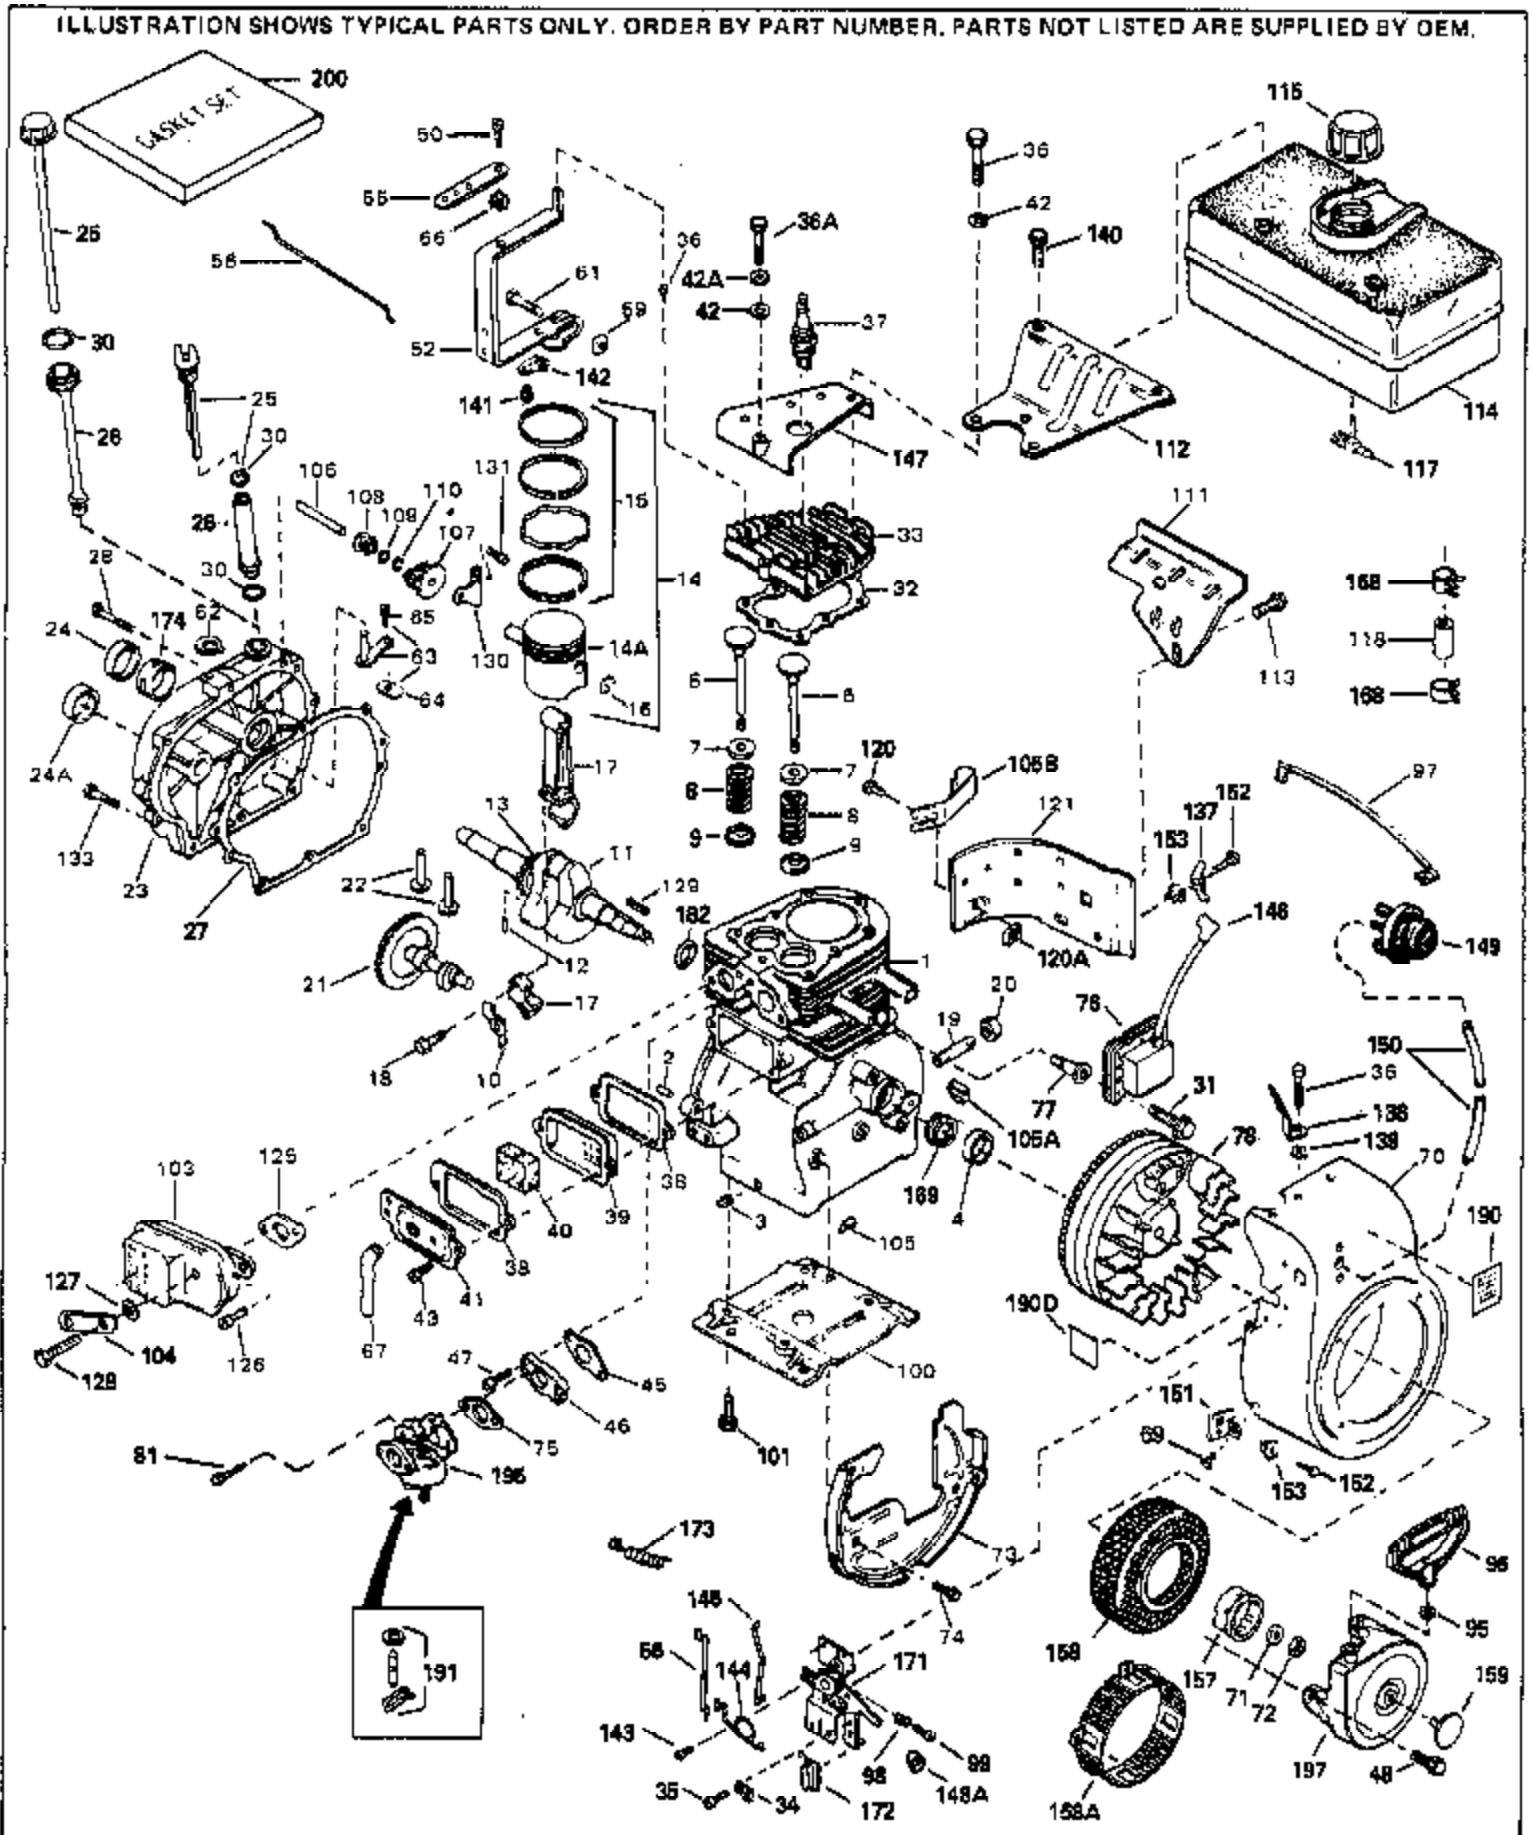

ILLUSTRATION SHOWS TYPICAL PARTS ONLY. ORDER BY PART NUMBER. PARTS NOT LISTED ARE SUPPLIED BY OEM.

Ref #	Part Number	Qty	Description
1	32769B		Cylinder (Incl. 2, 3 & 4) (2-3/4" Bore)
2	27652		Pin, Dowel
3	27642		Plug, Oil drain
4	32630		Seal, Oil
5	32783		Intake Valve (Std.) (Incl. 9)
5	32784		Intake Valve (1/32" OS) (Incl. 9)
6	27878A		Exhaust Valve (Std.) (Incl. 9)
6	27880A		Exhaust Valve (1/32" OS) (Incl. 9)
7	27882		Cap, Upper valve spring
8	27881		Spring, Valve
9	32581		Cap, Lower valve spring
10	34242		Dipper, Oil
11	35224		Crankshaft
12	29783		Crankshaft Gear Pin (Used on early prod.)
13	27884		Gear, Crankshaft (Used on early production)
14A	32770B		Piston & Pin Ass'y. (Std.) (2-3/4") (Incl. 16)
14A	32771B		Piston & Pin Ass'y. (.010" OS) (Incl. 16)
14A	32772B		Piston & Pin Ass'y. (.020" OS) (Incl. 16)
14	34528		Piston, Pin & Ring Set (Std.) (2-3/4" Bore)
14	34529		Piston, Pin & Ring Set (.010" OS)
14	34530		Piston, Pin & Ring Set (.020" OS)
15	32595		Ring Set (Std.) (2-3/4" Bore)
15	32596		Ring Set (.010" OS)
15	32597		Ring Set (.020" OS)
16	27888		Ring, Piston pin retaining
17	32591C		Rod Assy., Connecting (Incl. 10 & 18)
18	650662C		Bolt, Connecting rod (2 each)
21	32115		Camshaft (MCR)
22	34034		Lifter, Valve
23	31451A		Cylinder Cover (Incl. 24, 106, 178, 179 & 180)
24	28460		Seal, Oil
25	31297		Dipstick (Incl. 30)
27	30684		* Gasket, Cylinder cover
28	650451		Screw, 1/4-20 x 1"
30	29673		* Gasket, Oil fill
32	32631A		* Gasket, Cylinder head
33	30938A		Head, Cylinder
34	27793		Clip, Conduit (Use as required)
35	28942		Screw, 10-32 x 3/8" (Use as required)
36	650697A		Screw, 5/16-18 x 2-1/2" (Use as required)
36	650695A		Screw, 5/16-18 x 2-1/4" (Use as required)
36	650694A		Screw, 5/16-18 x 2" (Use as required)
37	33636		Resistor Spark Plug (RJ-8C)
38	27896A		* Gasket, Breather
39	28423		Body, Breather
40	28424		Element, Breather
41	28425		Cover, Valve spring
42A	650690		Washer, Belleville (Use as required)
42	650691		Washer, Flat (Use as required)
43	650128		Screw, 10-24 x 1/2"
45	27915A		* Gasket, Intake
46	34712		Flange, Carburetor
47	30196		Screw, 5/16-18 x 3/4"
48	29716		Screw, 1/4-28 x 7/16"
50	650548		Screw, 8-32 x 5/16"
52	33454		Lever Assy., Governor
56	34662		Link, Throttle
57	730130		Exhaust Adaptor Kit (Incl. 58, 125) (As req.)