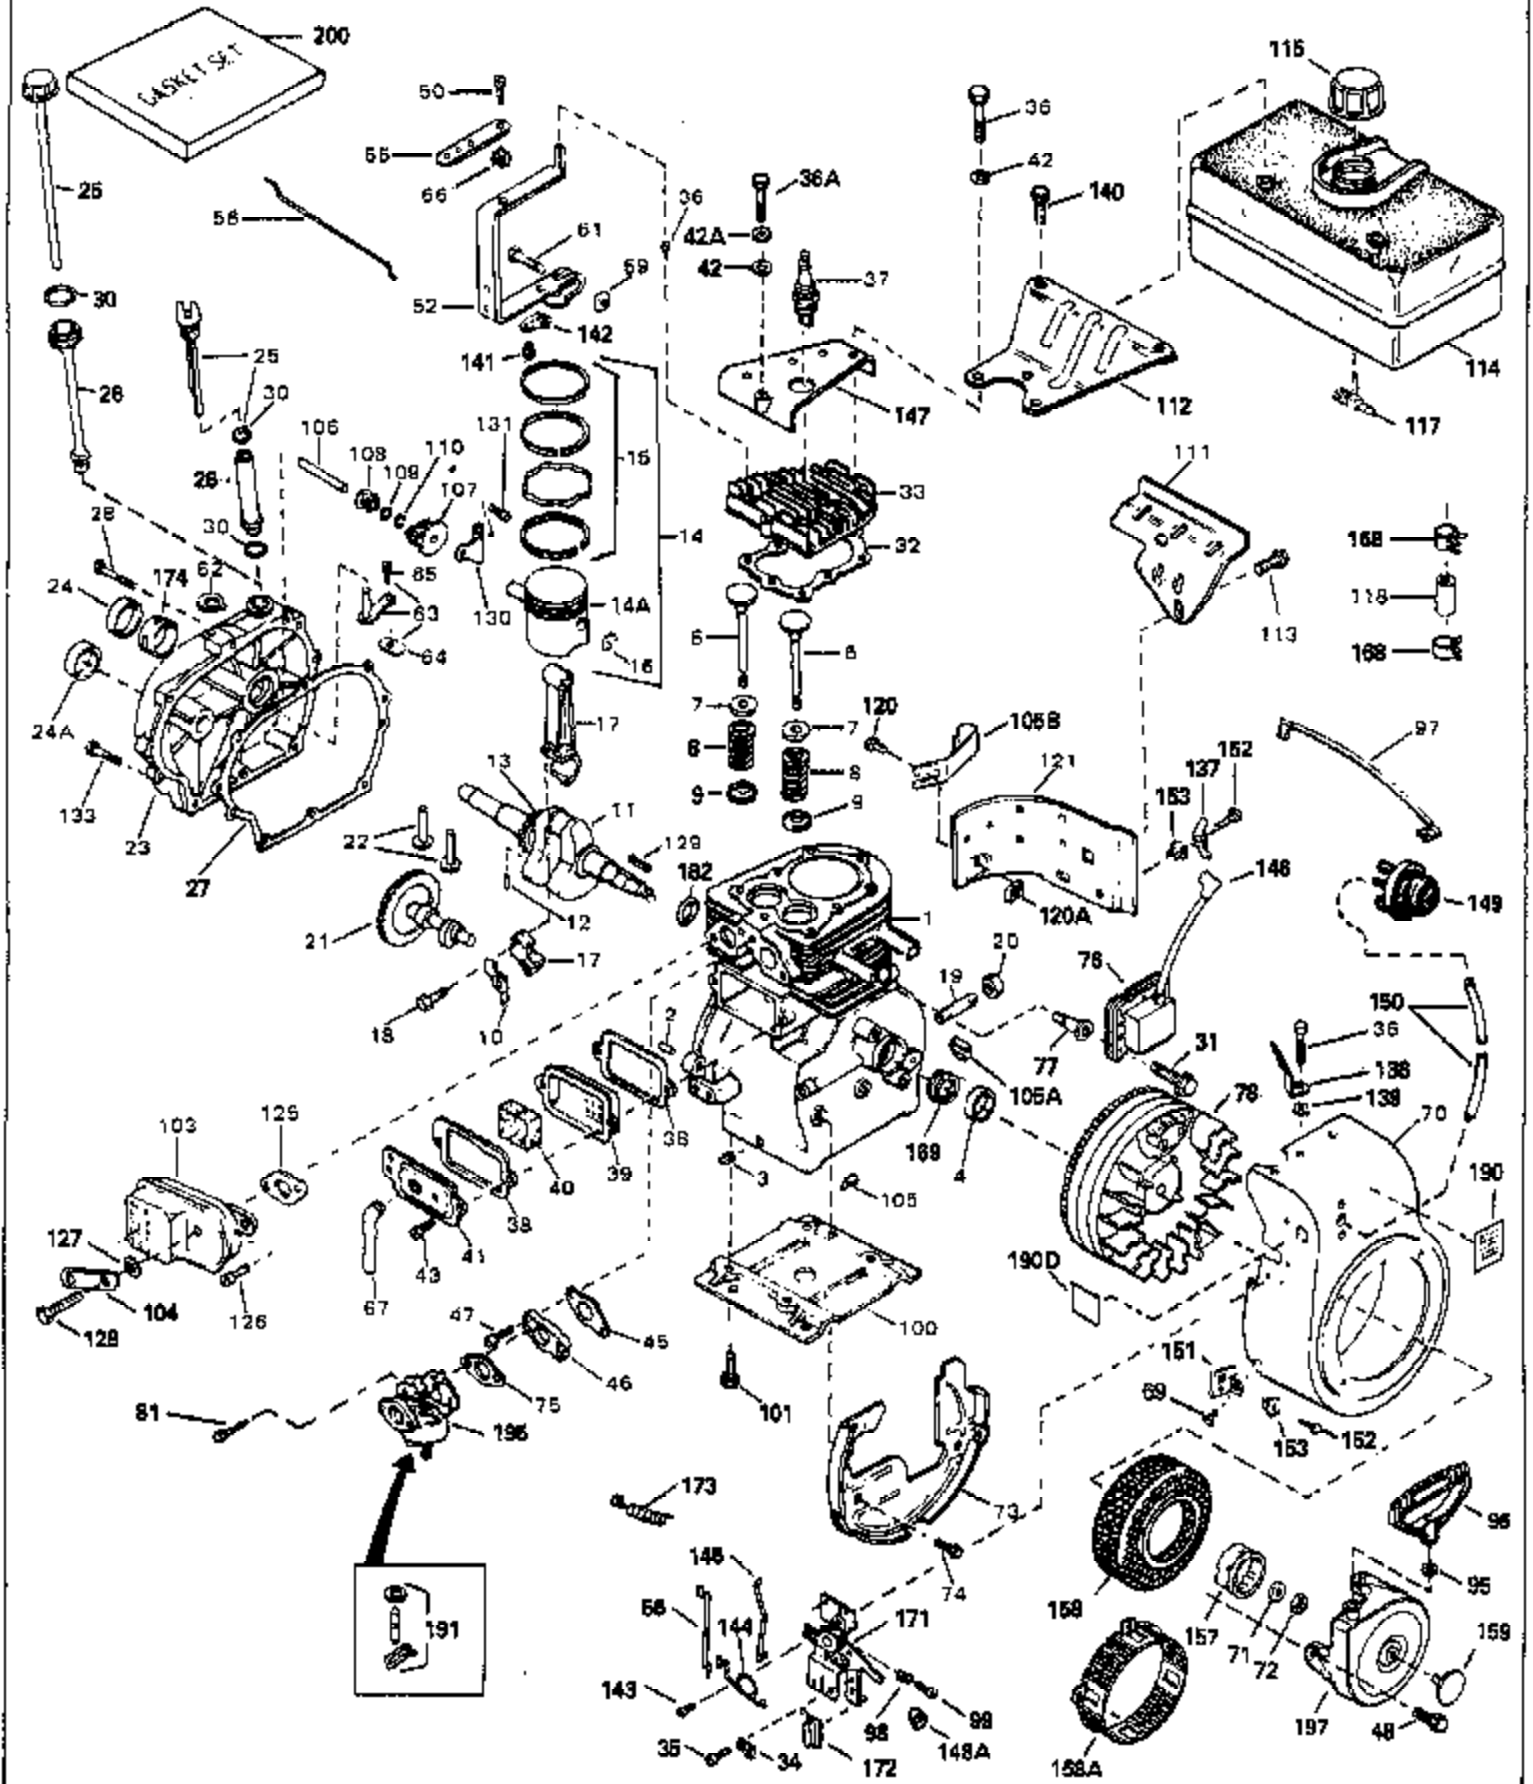

ILLUSTRATION SHOWS TYPICAL PARTS ONLY. ORDER BY PART NUMBER. PARTS NOT LISTED ARE SUPPLIED BY OEM.

Ref #	Part Number	Qty	Description
1	32769B		Cylinder (Incl. 2, 3 & 4) (2-3/4" Bore)
2	27652		Pin, Dowel
3	27642		Plug, Oil drain
4	32630		Seal, Oil
5	32783		Intake Valve (Std.) (Incl. 9)
5	32784		Intake Valve (1/32" OS) (Incl. 9)
6	27878A		Exhaust Valve (Std.) (Incl. 9)
6	27880A		Exhaust Valve (1/32" OS) (Incl. 9)
7	27882		Cap, Upper valve spring
8	27881		Spring, Valve
9	32581		Cap, Lower valve spring
10	34242		Dipper, Oil
11	35215		Crankshaft
12	29783		Crankshaft Gear Pin (Used on early prod.)
13	27884		Gear, Crankshaft (Used on early production)
14	34528		Piston, Pin & Ring Set (Std.) (2-3/4" Bore)
14	34529		Piston, Pin & Ring Set (.010" OS)
14	34530		Piston, Pin & Ring Set (.020" OS)
14A	32770B		Piston & Pin Ass'y. (Std.) (2-3/4") (Incl. 16)
14A	32771B		Piston & Pin Ass'y. (.010" OS) (Incl. 16)
14A	32772B		Piston & Pin Ass'y. (.020" OS) (Incl. 16)
15	32595		Ring Set (Std.) (2-3/4" Bore)
15	32596		Ring Set (.010" OS)
15	32597		Ring Set (.020" OS)
16	27888		Ring, Piston pin retaining
17	32591C		Rod Assy., Connecting (Incl. 10 & 18)
18	650662C		Bolt, Connecting rod (2 each)
21	32115		Camshaft (MCR)
22	34034		Lifter, Valve
23	31451A		Cylinder Cover (Incl. 24, 106, 178, 179 & 180)
24	28460		Seal, Oil
25	31297		Dipstick (Incl. 30)
27	30684		* Gasket, Cylinder cover
28	650451		Screw, 1/4-20 x 1"
30	29673		* Gasket, Oil fill
32	32631A		* Gasket, Cylinder head
33	30938A		Head, Cylinder
34	27793		Clip, Conduit (Use as required)
35	28942		Screw, 10-32 x 3/8" (Use as required)
36	650697A		Screw, 5/16-18 x 2-1/2" (Use as required)
36	650695A		Screw, 5/16-18 x 2-1/4" (Use as required)
36	650694A		Screw, 5/16-18 x 2" (Use as required)
37	33636		Resistor Spark Plug (RJ-8C)
38	27896A		* Gasket, Breather
39	28423		Body, Breather
40	28424		Element, Breather
41	28425		Cover, Valve spring
42	650691		Washer, Flat (Use as required)
42A	650690		Washer, Belleville (Use as required)
43	650128		Screw, 10-24 x 1/2"
45	27915A		* Gasket, Intake
46	34712		Flange, Carburetor
47	30196		Screw, 5/16-18 x 3/4"
48	29716		Screw, 1/4-28 x 7/16"
50	650548		Screw, 8-32 x 5/16"
52	33454		Lever Assy., Governor
56	34662		Link, Throttle
57	730130		Exhaust Adaptor Kit (Incl. 58, 125) (As req.)