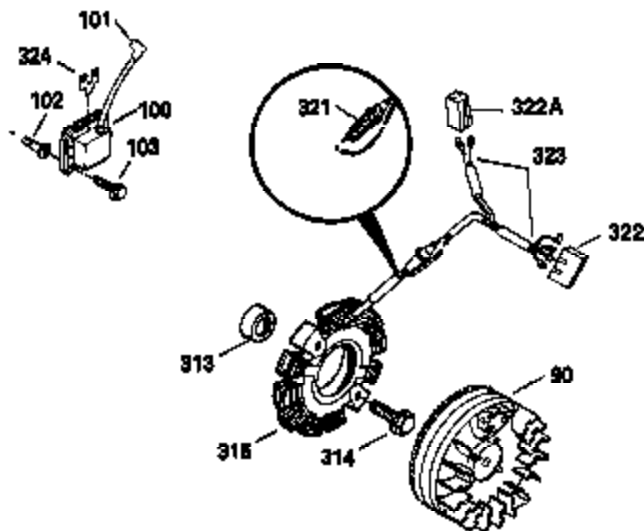

**ADD-ON ALTERNATOR
 AC LIGHTING OR DC CHARGING**

**OPTIONAL
 STARTER MUFF KIT**
 730571
 Can be used on H50-60 with
 stamped steel starter.

**STANDARD POINT
 IGNITION**

SOLID STATE

Ref #	Part Number	Qty	Description
32A	31792	1	Washer
49	34242	1	Oil Dipper
90	611085	1	Flywheel
100	34443A	1	Solid State Ignition
102	650872	2	Solid State Mounting Stud
103	650814	2	Screw, Torx T-15, 10-24 x 1"
129	650695A	2	Screw, 5/16-18 x 2-1/4"
131	650694A	2	Screw, 5/16-18 x 2"
172	28425	1	Valve Cover
173	32447	1	Breather Tube
228	650826	1	# Stud, 1/4-20 x 6.20
229	650825	1	# Nut & Lock Washer, 1/4-20
232	P/L	2	# Pop Rivet (1/8") (Can be purchased locally)
235	30675	1	Air Cleaner Elbow Fitting
239A	34698A	1	# Air Cleaner Gasket
239	27272A	1	Air Cleaner Gasket
242	34699	1	# Air Cleaner Base
245A	34783	1	Air Cleaner Filter
245	34782	1	Air Cleaner Filter
251	650513	1	Wing Nut, 1/4-20
269	35865	1	* Exhaust Manifold Gasket
277A	30196	1	Screw, 5/16-18 x 3/4"
279B	26073	1	Washer
291	30962	1	Fuel Line