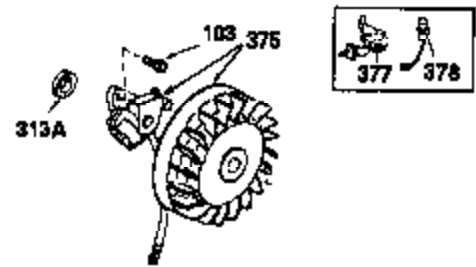

**STANDARD POINT
IGNITION**