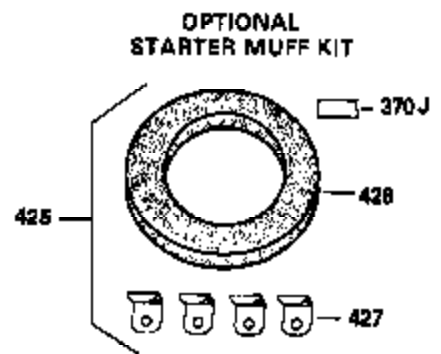

OPTIONAL 110-120
VOLT STARTER
MOTOR KIT

OPTIONAL SPARK ARREST
MUFFLER

Ref #	Part Number	Qty	Description
23	31793	1	Ball Bearing
32A	31792	1	Washer
32	650625	1	Washer
49	34242	1	Oil Dipper
62	650760	1	Screw, 8-32 x 3/8"
63	28545	1	Grommet
68	33356	1	Ground Terminal
74	31855	2	Bearing Retainer
110	35183	1	Ground Wire
129	650695A	2	Screw, 5/16-18 x 2-1/4"
131	650694A	2	Screw, 5/16-18 x 2"
172	28425	1	Valve Cover
175	650778	2	Lock Washer
176	650580	2	Lock Nut, 10-24
228	650826	1	# Stud, 1/4-20 x 6.20
229	650825	1	# Nut & Lock Washer, 1/4-20
235	30675	1	Air Cleaner Elbow Fitting
242	34699	1	# Air Cleaner Base
262	29747B	2	Screw, Torx T-40, 5/16-24 x 21/32"
269	35865	1	* Exhaust Manifold Gasket
275	32401	1	Muffler
277A	30196	1	Screw, 5/16-18 x 3/4"
277	650694A	1	Screw, 5/16-18 x 2"
279B	26073	1	Washer
281	33013	1	Starter Bubble Cover
282	650760	1	Screw, 8-32 x 3/8"
291	30962	1	Fuel Line
370B	34704	1	Instruction Decal
370	34346	1	Instruction Decal

**ADD-ON ALTERNATOR
 AC LIGHTING OR DC CHARGING**

**OPTIONAL
 STARTER MUFF KIT**
 730571
 Can be used on H50-60 with
 stamped steel starter.

**STANDARD POINT
 IGNITION**

SOLID STATE

Ref #	Part Number	Qty	Description
32A	31792	1	Washer
49	34242	1	Oil Dipper
90	611085	1	Flywheel
100	34443A	1	Solid State Ignition
102	650872	2	Solid State Mounting Stud
103	650814	2	Screw, Torx T-15, 10-24 x 1"
129	650695A	2	Screw, 5/16-18 x 2-1/4"
131	650694A	2	Screw, 5/16-18 x 2"
172	28425	1	Valve Cover
173	32447	1	Breather Tube
228	650826	1	# Stud, 1/4-20 x 6.20
229	650825	1	# Nut & Lock Washer, 1/4-20
232	P/L	2	# Pop Rivet (1/8") (Can be purchased locally)
235	30675	1	Air Cleaner Elbow Fitting
239A	34698A	1	# Air Cleaner Gasket
239	27272A	1	Air Cleaner Gasket
242	34699	1	# Air Cleaner Base
245A	34783	1	Air Cleaner Filter
245	34782	1	Air Cleaner Filter
251	650513	1	Wing Nut, 1/4-20
269	35865	1	* Exhaust Manifold Gasket
277A	30196	1	Screw, 5/16-18 x 3/4"
279B	26073	1	Washer
291	30962	1	Fuel Line