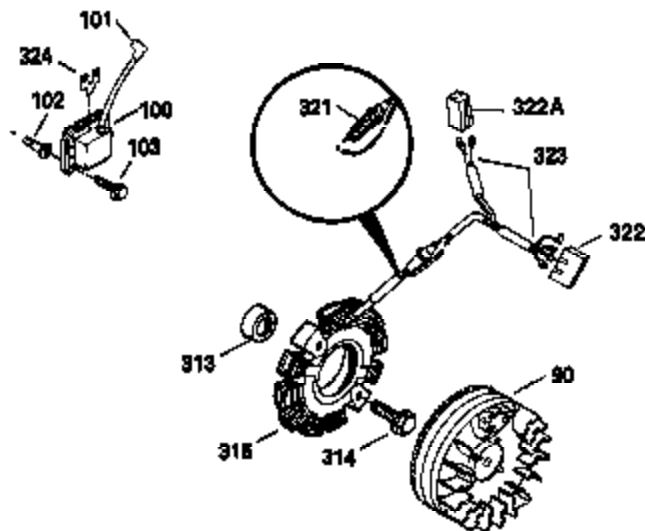

**ADD-ON ALTERNATOR  
 AC LIGHTING OR DC CHARGING**

**OPTIONAL  
 STARTER MUFF KIT**  
 730571  
 Can be used on H50-60 with  
 stamped steel starter.

**STANDARD POINT  
 IGNITION**

**SOLID STATE**

Ref #	Part Number	Qty	Description
32A	31792	1	Washer
49	34242	1	Oil Dipper
90	611089	1	Flywheel
100	34443A	1	Solid State Ignition
101	610118	1	Spark Plug Cover
102	650872	2	Solid State Mounting Stud
103	650814	2	Screw, Torx T-15, 10-24 x 1"
129	650695A	2	Screw, 5/16-18 x 2-1/4"
131	650694A	2	Screw, 5/16-18 x 2"
172	28425	1	Valve Cover
173	32447	1	Breather Tube
228	650826	1	# Stud, 1/4-20 x 6.20
229	650825	1	# Nut & Lock Washer, 1/4-20
232	P/L	2	# Pop Rivet (1/8") (Can be purchased locally)
235	30675	1	Air Cleaner Elbow Fitting
239	27272A	1	Air Cleaner Gasket
239A	34698A	1	# Air Cleaner Gasket
242	34699	1	# Air Cleaner Base
245A	34783	1	Air Cleaner Filter
245	34782	1	Air Cleaner Filter
251	650513	1	Wing Nut, 1/4-20
269	35865	1	* Exhaust Manifold Gasket
277A	30196	1	Screw, 5/16-18 x 3/4"
279B	26073	1	Washer
291	30962	1	Fuel Line
313A	35189	1	Spacer
314	650873	2	Screw, 1/4-20 x 3/4"
315	611097	1	Alternator Coil (7 Amp)(Incl. 322,322 A&323)
322A	610824	1	Connector Body
322	610921	1	Connector Body
323	610922	1	Terminal