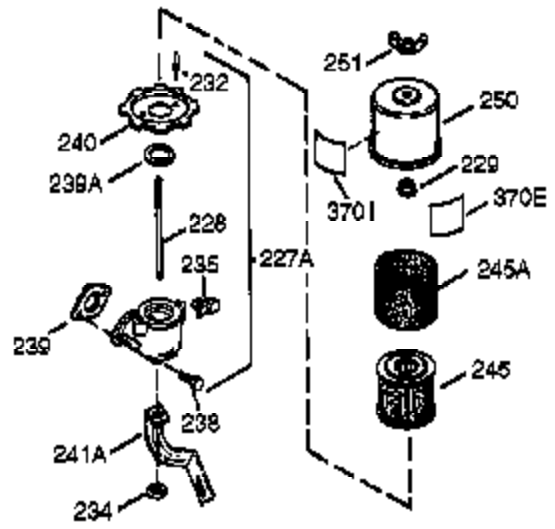

Ref #	Part Number	Qty	Description
307	35499	1	"O" Ring
308	35540	1	Fill Tube Clip
310	36205	1	Dipstick
325	29443	1	Wire Clip
327	35392	1	Starter Plug
342	30063	1	Screw, T-30, 1/4-20 x 1/2"
370J	35703	1	Throttle Decal
370G	35274	1	Oil Instruction Decal
380	640260A	1	Carburetor (Incl. 184)
390	590746	1	Rewind Starter (NOTE: This engine could have been built with 590704 starter).
400	36450C	1	* Gasket Set (Incl. items marked PK in notes)
420	730225A	1	SAE 30 4-Cycle Engine Oil (Quart)