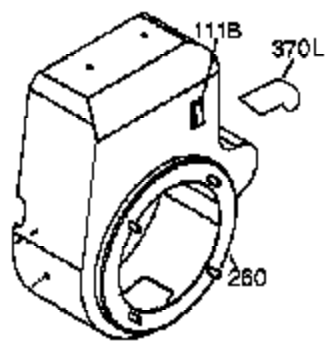

OPTIONAL
QUIET MUFFLER

Ref #	Part Number	Qty	Description
4	0	1	Oil Drain Extension (Purchase Locally)
5	30969	1	Extension Cap
72	28582	1	Oil Drain Plug
84	29193	1	Retaining Ring
92	650880	1	Lock Washer
212	36288	1	Bushing
239	27272A	1	* Air Cleaner Gasket
240	33266	1	Air Cleaner Bracket
243	651081	2	Screw, 10-32 x 15/32"
245	33268	1	Air Cleaner Filter
245A	35881	1	Air Cleaner Filter
250	33269A	1	Air Cleaner Cover
251	37444	1	Wing Nut, 1/4-20
260	36250	1	Blower Housing
275	34185B	1	Muffler
277	650729	1	Screw, 5/16-18 x 3-3/16"
285	35985B	1	Starter Cup
291	30962	1	Fuel Line
292	26460	2	Fuel Line Clamp
380	640260A	1	Carburetor (Incl. 184)
390	590746	1	Rewind Starter (NOTE: This engine could have been built with 590704 starter).