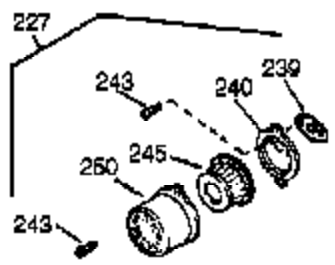

Ref #	Part Number	Qty	Description
307	35499	1	"O" Ring
308	35540	1	Fill Tube Clip
310	36205	1	Dipstick
325	29443	1	Wire Clip
327	35392	1	Starter Plug
342	30063	1	Screw, T-30, 1/4-20 x 1/2"
370J	35703	1	Throttle Decal
370G	35274	1	Oil Instruction Decal
380	640260A	1	Carburetor (Incl. 184)
390	590746	1	Rewind Starter (NOTE: This engine could have been built with 590704 starter).
400	36450C	1	* Gasket Set (Incl. items marked PK in notes)
420	730225A	1	SAE 30 4-Cycle Engine Oil (Quart)