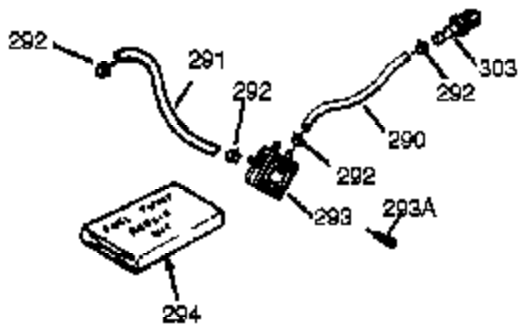

Ref #	Part Number	Qty	Description
307	35499	1	"O" Ring
308	35540	1	Fill Tube Clip
310	36205	1	Dipstick
325	29443	1	Wire Clip
327	35392	1	Starter Plug
342	30063	1	Screw, T-30, 1/4-20 x 1/2"
370J	35703	1	Throttle Decal
370G	35274	1	Oil Instruction Decal
380	640260A	1	Carburetor (Incl. 184)
390	590746	1	Rewind Starter (NOTE: This engine could have been built with 590704 starter).
400	36450C	1	* Gasket Set (Incl. items marked PK in notes)
420	730225A	1	SAE 30 4-Cycle Engine Oil (Quart)