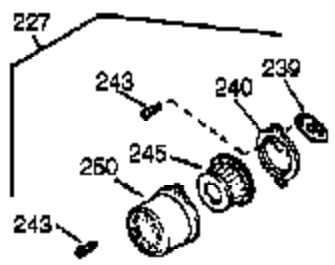

Ref #	Part Number	Qty	Description
307	35499	1	"O" Ring
308	35540	1	Fill Tube Clip
310	36205	1	Dipstick
325	29443	1	Wire Clip
327	35392	1	Starter Plug
342	30063	1	Screw, T-30, 1/4-20 x 1/2"
370G	35274	1	Oil Instruction Decal
370J	35703	1	Throttle Decal
380	640260A	1	Carburetor (Incl. 184)
390	590746	1	Rewind Starter (NOTE: This engine could have been built with 590704 starter.)
400	36450C	1	* Gasket Set (Incl. items marked PK in notes)
900	0	1	Replacement engine 756332A, order from 71-999
900	0	1	Replacement short block 756331C, order from 71-999

OPTIONAL QUIET MUFFLER