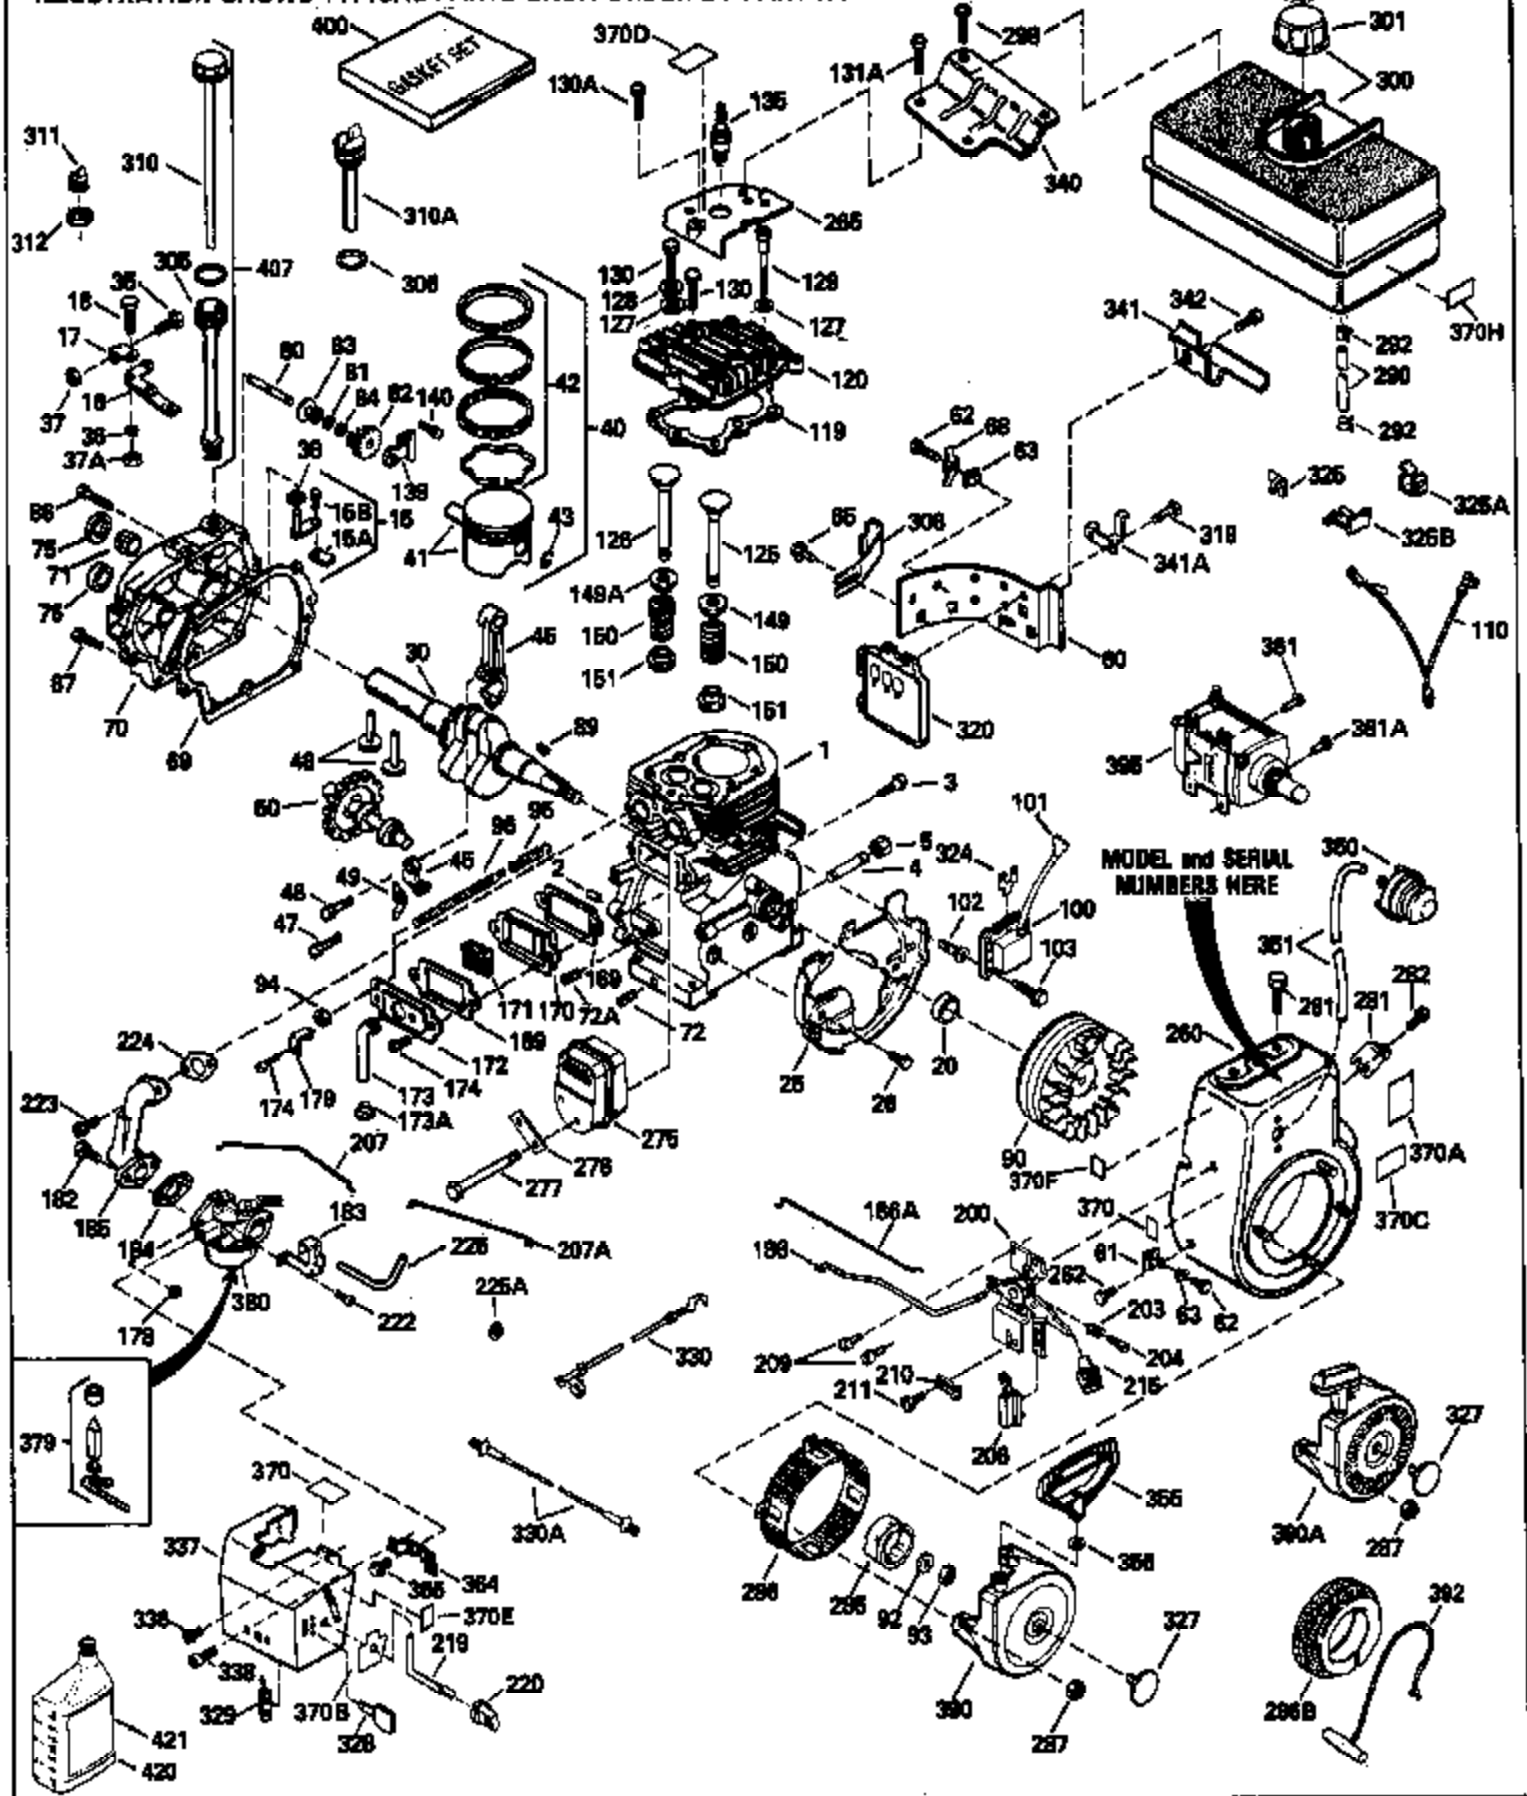

ILLUSTRATION SHOWS TYPICAL PARTS ONLY. ORDER BY PART NUMBER. PARTS NOT LISTED ARE SUPPLIED BY DEM.

Ref #	Part Number	Qty	Description
1	35966	1	Cylinder (Incl. 2 & 20)
2	27652	2	Dowel Pin
15A	30700	1	Governor Yoke
15B	650494	1	Screw, 6-40 x 5/16"
15	30699C	1	Governor Rod (Incl. 15A & 15B)
16	33454	1	Governor Lever
17	29916	1	Governor Lever Clamp
18	650548	1	Screw, 8-32 x 5/16"
20	35319	1	Oil Seal
25	35326	1	Blower Housing Baffle
26	650561	2	Screw, 1/4-20 x 5/8"
28	30322	1	Lock Nut, 8-32
30	35441A	1	Crankshaft
35	29826	1	Screw, 10-32 x 3/4"
36	29918	1	Lock Washer
37	29216	1	Lock Nut, 10-32
38	29642	1	Retaining Ring
40	34552	1	Piston, Pin & Ring Set (Std.)
40	34553	1	Piston, Pin & Ring Set (.010" OS)
40	34554	1	Piston, Pin & Ring Set (.020" OS)
41	34329A	1	Piston & Pin Ass'y. (Std.) (Incl. 43)
41	34330A	1	Piston & Pin Ass'y. (.010" OS) (Incl. 43)
41	34331A	1	Piston & Pin Ass'y. (.020" OS) (Incl. 43)
42	34332	1	Ring Set (Std.)
42	34333	1	Ring Set (.010" OS)
42	34334	1	Ring Set (.020" OS)
43	27888	2	Piston Pin Retaining Ring
45	35373A	1	Connecting Rod Ass'y. (Incl.46,47,49)
46	650908	1	Connecting Rod Bolt
47	650882	1	Connecting Rod Bolt
48	34034	2	Valve Lifter
49	35374	1	Oil Dipper
50	35375	1	Camshaft (MCR)
60	33273A	1	Blower Housing Extension
65	650128	1	Screw, 10-24 x 1/2"
69	35262	1	* Cylinder Cover Gasket
70	35376	1	Cylinder Cover (Incl. 71, 75 & 80)
71	35377	1	Crankshaft Bushing
72	27642	2	Oil Drain Plug
75	35319	1	Oil Seal
80	31845	1	Governor Shaft
81	30590A	1	Washer
82	35378	1	Governor Gear Ass'y. (Incl. 81)
83	30588A	1	Governor Spool
84	29193	1	Retaining Ring
86	650833	7	Screw, 1/4-20 x 1-3/16"
87	650832	1	Screw, 1/4-20 x 1-11/16"
89	32589	1	Flywheel Key
90	611090	1	Flywheel
92	650880	1	Lock Washer
93	650881	1	Flywheel Nut
94	33450	1	Lock Nut, 10-32
95	30886A	1	Extension Spring
96	30845A	1	R.P.M. Adjusting Bolt
100	35135	1	Solid State Ignition
101	610118	1	Spark Plug Cover
102	650872	2	Solid State Mounting Stud
103	650814	2	Screw, Torx T-15, 10-24 x 1"