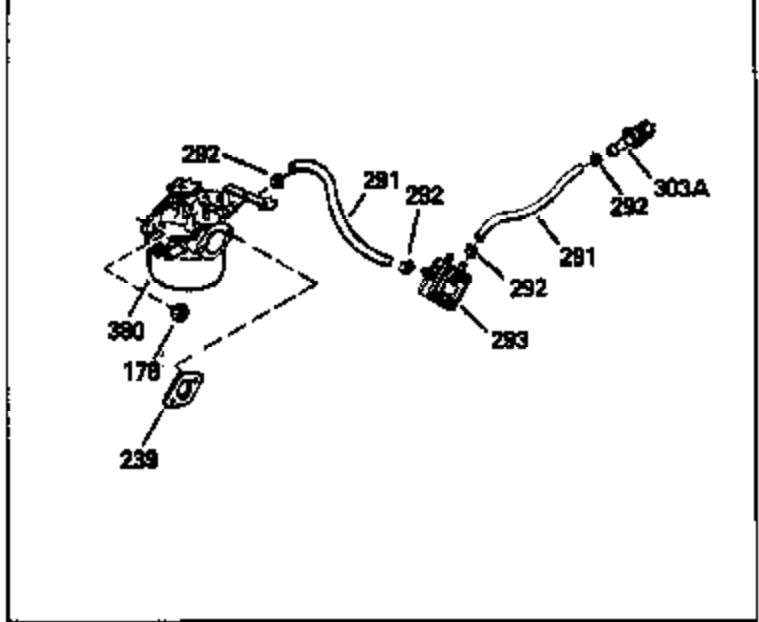

ILLUSTRATION SHOWS TYPICAL PARTS ONLY. ORDER BY PART NUMBER. PARTS NOT LISTED ARE SUPPLIED BY OEM.

Ref #	Part Number	Qty	Description
1	35966	1	Cylinder (Incl. 2 & 20)
2	27652	2	Dowel Pin
28	30322	1	Lock Nut, 8-32
72	27642	2	Oil Drain Plug
110	35187	1	Ground Wire
110A	35987	1	Oil Shut-Down Wire & Terminal
111B	611162	1	Low Oil Shut-Down Switch (Incl. 112)
112	35967	1	* Low Oil Shut-Down Gasket
113	650950	4	Screw, Torx T-25, 10-24 x 5/8"
114	33932	1	Ground Terminal
115	650518	1	Lock Washer
169	27896A	2	* Valve Cover Gasket
170	28423	1	Breather Body
171	28424	1	Breather Element
172	28425	1	Valve Cover
173	35350	1	Breather Tube
174	650128	1	Screw, 10-24 x 1/2"
174A	650597	1	Screw, 10-24 x 5/8"
178	29752	2	Nut & Lock Washer, 1/4-28
207	33878	1	Throttle Link
239	27272A	1	* Air Cleaner Gasket
240	33266	1	Air Cleaner Body
242	33267	1	Air Cleaner Bracket
243	28820	2	Screw, 10-32 x 1/2"
245	33268	1	Air Cleaner Filter
250	33269A	1	Air Cleaner Cover
251	650513	1	Wing Nut, 1/4-20
264A	650802	1	Screw, 1/4-20 x 5/8"
275	34185A	1	Muffler
276	31588	1	Locking Plate
277	650729	2	Screw, 5/16-18 x 3-3/16"
292	26460	2	Fuel Line Clamp
370B	33107	1	Control Decal
370C	35274	1	Instruction Decal
380	632689	1	Carburetor (Incl. 184)