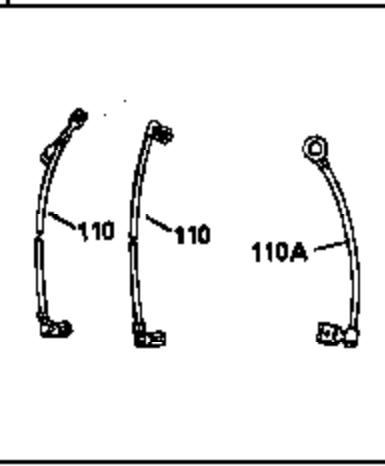

ILLUSTRATION SHOWS TYPICAL PARTS ONLY. ORDER BY PART NUMBER. PARTS NOT LISTED ARE SUPPLIED BY OEM.

Ref #	Part Number	Qty	Description
1	35966	1	Cylinder (Incl. 2 & 20)
2	27652	2	Dowel Pin
28	30322	1	Lock Nut, 8-32
72	27642	2	Oil Drain Plug
110	35187	1	Ground Wire
110A	35987	1	Oil Shut-Down Wire & Terminal
111B	611162	1	Low Oil Shut-Down Switch (Incl. 112)
112	35967	1	* Low Oil Shut-Down Gasket
113	650950	4	Screw, Torx T-25, 10-24 x 5/8"
114	33932	1	Ground Terminal
115	650518	1	Lock Washer
169	27896A	2	* Valve Cover Gasket
170	28423	1	Breather Body
171	28424	1	Breather Element
172	28425	1	Valve Cover
173	35350	1	Breather Tube
174	650128	1	Screw, 10-24 x 1/2"
174A	650597	1	Screw, 10-24 x 5/8"
178	29752	2	Nut & Lock Washer, 1/4-28
207	33878	1	Throttle Link
239	27272A	1	* Air Cleaner Gasket
240	33266	1	Air Cleaner Body
242	33267	1	Air Cleaner Bracket
243	28820	2	Screw, 10-32 x 1/2"
245	33268	1	Air Cleaner Filter
250	33269A	1	Air Cleaner Cover
251	650513	1	Wing Nut, 1/4-20
264A	650802	1	Screw, 1/4-20 x 5/8"
275	34185A	1	Muffler
276	31588	1	Locking Plate
277	650729	2	Screw, 5/16-18 x 3-3/16"
292	26460	2	Fuel Line Clamp
370B	33107	1	Control Decal
370C	35274	1	Instruction Decal
380	632689	1	Carburetor (Incl. 184)