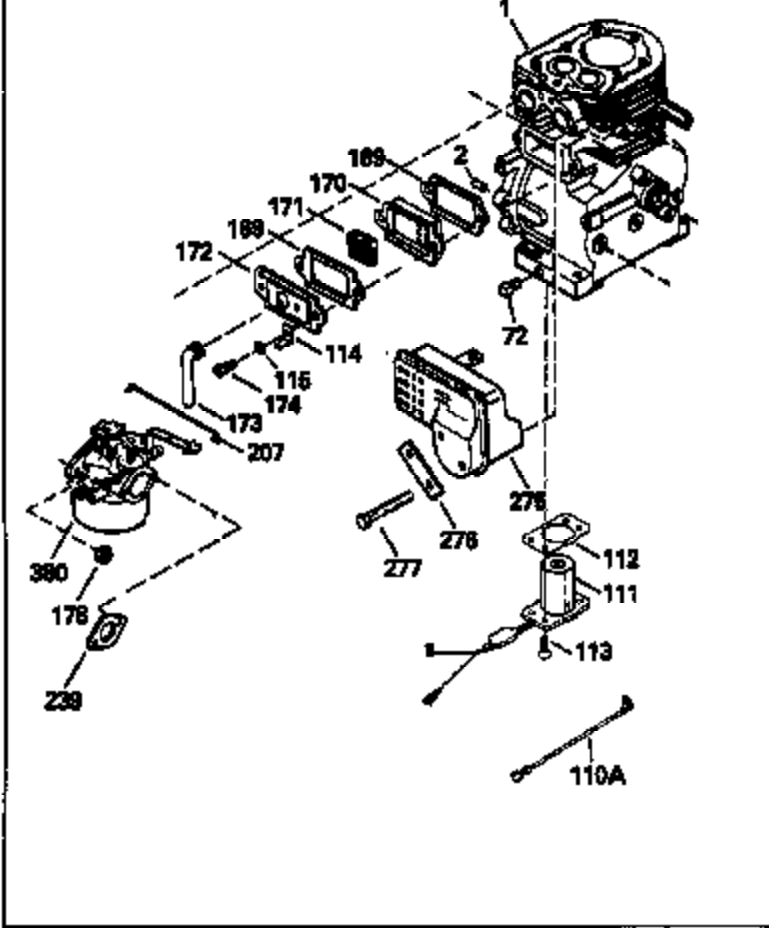

ILLUSTRATION SHOWS TYPICAL PARTS ONLY. ORDER BY PART NUMBER. PARTS NOT LISTED ARE SUPPLIED BY OEM.

Ref #	Part Number	Qty	Description
1	35966	1	Cylinder (Incl. 2 & 20)
2	27652	2	Dowel Pin
28	30322	1	Lock Nut, 8-32
72	27642	2	Oil Drain Plug
110	35187	1	Ground Wire
110A	35987	1	Oil Shut-Down Wire & Terminal
111B	611162	1	Low Oil Shut-Down Switch (Incl. 112)
112	35967	1	* Low Oil Shut-Down Gasket
113	650950	4	Screw, Torx T-25, 10-24 x 5/8"
114	33932	1	Ground Terminal
115	650518	1	Lock Washer
169	27896A	2	* Valve Cover Gasket
170	28423	1	Breather Body
171	28424	1	Breather Element
172	28425	1	Valve Cover
173	35350	1	Breather Tube
174	650128	1	Screw, 10-24 x 1/2"
174A	650597	1	Screw, 10-24 x 5/8"
178	29752	2	Nut & Lock Washer, 1/4-28
207	33878	1	Throttle Link
239	27272A	1	* Air Cleaner Gasket
240	33266	1	Air Cleaner Body
242	33267	1	Air Cleaner Bracket
243	28820	2	Screw, 10-32 x 1/2"
245	33268	1	Air Cleaner Filter
250	33269A	1	Air Cleaner Cover
251	650513	1	Wing Nut, 1/4-20
264A	650802	1	Screw, 1/4-20 x 5/8"
275	34185A	1	Muffler
276	31588	1	Locking Plate
277	650729	2	Screw, 5/16-18 x 3-3/16"
292	26460	2	Fuel Line Clamp
370B	33107	1	Control Decal
370C	35274	1	Instruction Decal
380	632689	1	Carburetor (Incl. 184)