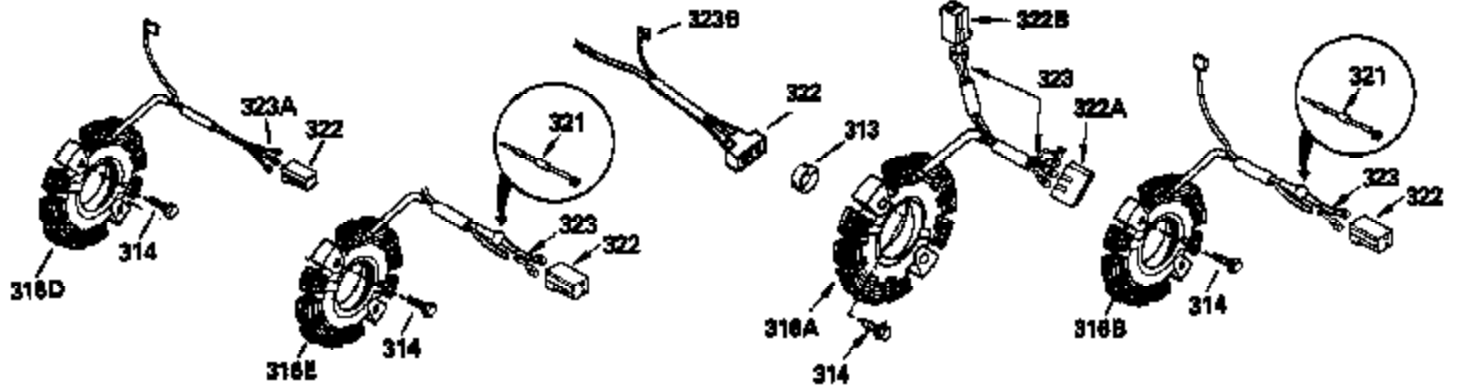

OPTIONAL
DEBRIS SCREEN KIT