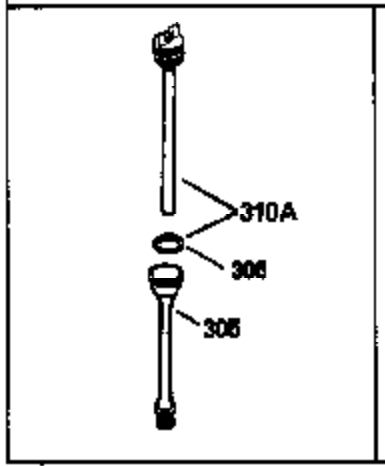

ILLUSTRATION SHOWS TYPICAL PARTS ONLY. ORDER BY PART NUMBER. PARTS NOT LISTED ARE SUPPLIED BY OEM.

Ref #	Part Number	Qty	Description
1	35966	1	Cylinder (Incl. 2 & 20)
2	27652	2	Dowel Pin
28	30322	1	Lock Nut, 8-32
72	27642	2	Oil Drain Plug
110	35187	1	Ground Wire
110A	35987	1	Oil Shut-Down Wire & Terminal
111B	611162	1	Low Oil Shut-Down Switch (Incl. 112)
112	35967	1	* Low Oil Shut-Down Gasket
113	650950	4	Screw, Torx T-25, 10-24 x 5/8"
114	33932	1	Ground Terminal
115	650518	1	Lock Washer
169	27896A	2	* Valve Cover Gasket
170	28423	1	Breather Body
171	28424	1	Breather Element
172	28425	1	Valve Cover
173	35350	1	Breather Tube
174	650128	1	Screw, 10-24 x 1/2"
174A	650597	1	Screw, 10-24 x 5/8"
178	29752	2	Nut & Lock Washer, 1/4-28
207	33878	1	Throttle Link
239	27272A	1	* Air Cleaner Gasket
240	33266	1	Air Cleaner Body
242	33267	1	Air Cleaner Bracket
243	28820	2	Screw, 10-32 x 1/2"
245	33268	1	Air Cleaner Filter
250	33269A	1	Air Cleaner Cover
251	650513	1	Wing Nut, 1/4-20
264A	650802	1	Screw, 1/4-20 x 5/8"
275	34185A	1	Muffler
276	31588	1	Locking Plate
277	650729	2	Screw, 5/16-18 x 3-3/16"
292	26460	2	Fuel Line Clamp
370B	33107	1	Control Decal
370C	35274	1	Instruction Decal
380	632689	1	Carburetor (Incl. 184)