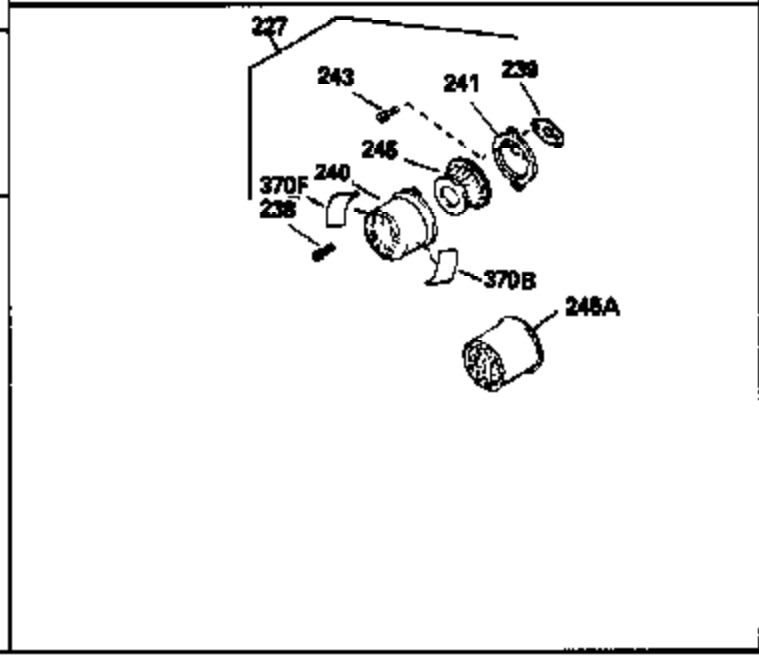

ILLUSTRATION SHOWS TYPICAL PARTS ONLY. ORDER BY PART NUMBER. PARTS NOT LISTED ARE SUPPLIED BY OEM.

Ref #	Part Number	Qty	Description
1	35966	1	Cylinder (Incl. 2 & 20)
2	27652	2	Dowel Pin
28	30322	1	Lock Nut, 8-32
72	27642	2	Oil Drain Plug
110	35187	1	Ground Wire
110A	35987	1	Oil Shut-Down Wire & Terminal
111B	611162	1	Low Oil Shut-Down Switch (Incl. 112)
112	35967	1	* Low Oil Shut-Down Gasket
113	650950	4	Screw, Torx T-25, 10-24 x 5/8"
114	33932	1	Ground Terminal
115	650518	1	Lock Washer
169	27896A	2	* Valve Cover Gasket
170	28423	1	Breather Body
171	28424	1	Breather Element
172	28425	1	Valve Cover
173	35350	1	Breather Tube
174	650128	1	Screw, 10-24 x 1/2"
174A	650597	1	Screw, 10-24 x 5/8"
178	29752	2	Nut & Lock Washer, 1/4-28
207	33878	1	Throttle Link
239	27272A	1	* Air Cleaner Gasket
240	33266	1	Air Cleaner Body
242	33267	1	Air Cleaner Bracket
243	28820	2	Screw, 10-32 x 1/2"
245	33268	1	Air Cleaner Filter
250	33269A	1	Air Cleaner Cover
251	650513	1	Wing Nut, 1/4-20
264A	650802	1	Screw, 1/4-20 x 5/8"
275	34185A	1	Muffler
276	31588	1	Locking Plate
277	650729	2	Screw, 5/16-18 x 3-3/16"
292	26460	2	Fuel Line Clamp
370B	33107	1	Control Decal
370C	35274	1	Instruction Decal
380	632689	1	Carburetor (Incl. 184)