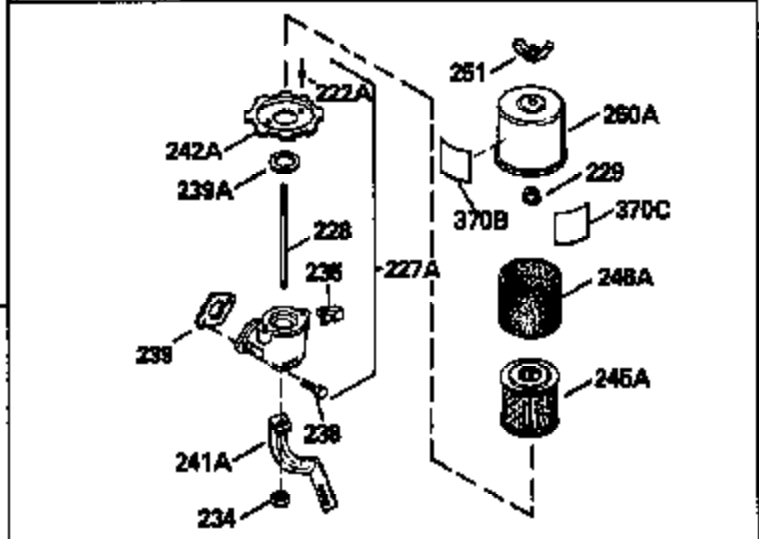

ILLUSTRATION SHOWS TYPICAL PARTS ONLY. ORDER BY PART NUMBER. PARTS NOT LISTED ARE SUPPLIED BY OEM.

Ref #	Part Number	Qty	Description
1	35966	1	Cylinder (Incl. 2 & 20)
2	27652	2	Dowel Pin
28	30322	1	Lock Nut, 8-32
72	27642	2	Oil Drain Plug
110	35187	1	Ground Wire
110A	35987	1	Oil Shut-Down Wire & Terminal
111B	611162	1	Low Oil Shut-Down Switch (Incl. 112)
112	35967	1	* Low Oil Shut-Down Gasket
113	650950	4	Screw, Torx T-25, 10-24 x 5/8"
114	33932	1	Ground Terminal
115	650518	1	Lock Washer
169	27896A	2	* Valve Cover Gasket
170	28423	1	Breather Body
171	28424	1	Breather Element
172	28425	1	Valve Cover
173	35350	1	Breather Tube
174	650128	1	Screw, 10-24 x 1/2"
174A	650597	1	Screw, 10-24 x 5/8"
178	29752	2	Nut & Lock Washer, 1/4-28
207	33878	1	Throttle Link
239	27272A	1	* Air Cleaner Gasket
240	33266	1	Air Cleaner Body
242	33267	1	Air Cleaner Bracket
243	28820	2	Screw, 10-32 x 1/2"
245	33268	1	Air Cleaner Filter
250	33269A	1	Air Cleaner Cover
251	650513	1	Wing Nut, 1/4-20
264A	650802	1	Screw, 1/4-20 x 5/8"
275	34185A	1	Muffler
276	31588	1	Locking Plate
277	650729	2	Screw, 5/16-18 x 3-3/16"
292	26460	2	Fuel Line Clamp
370B	33107	1	Control Decal
370C	35274	1	Instruction Decal
380	632689	1	Carburetor (Incl. 184)