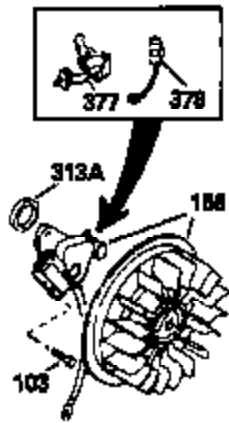

ILLUSTRATION SHOWS TYPICAL PARTS ONLY. ORDER BY PART NUMBER. PARTS NOT LISTED ARE SUPPLIED BY OEM.

STD. POINT