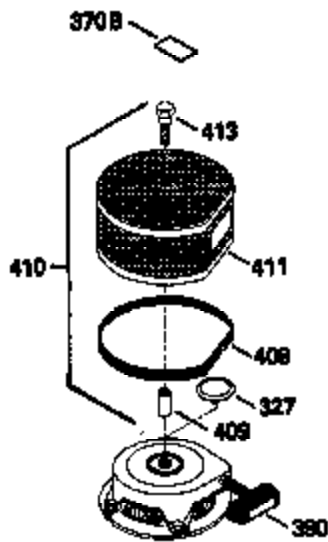

OPTIONAL
DEBRIS SCREEN KIT