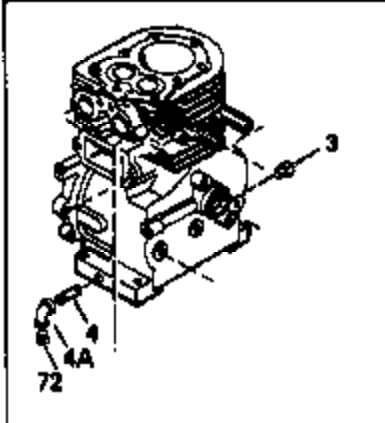

ILLUSTRATION SHOWS TYPICAL PARTS ONLY. ORDER BY PART NUMBER. PARTS NOT LISTED ARE SUPPLIED BY OEM.

Ref #	Part Number	Qty	Description
1	35966	1	Cylinder (Incl. 2 & 20)
2	27652	2	Dowel Pin
28	30322	1	Lock Nut, 8-32
72	27642	2	Oil Drain Plug
110	35187	1	Ground Wire
110A	35987	1	Oil Shut-Down Wire & Terminal
111B	611162	1	Low Oil Shut-Down Switch (Incl. 112)
112	35967	1	* Low Oil Shut-Down Gasket
113	650950	4	Screw, Torx T-25, 10-24 x 5/8"
114	33932	1	Ground Terminal
115	650518	1	Lock Washer
169	27896A	2	* Valve Cover Gasket
170	28423	1	Breather Body
171	28424	1	Breather Element
172	28425	1	Valve Cover
173	35350	1	Breather Tube
174	650128	1	Screw, 10-24 x 1/2"
174A	650597	1	Screw, 10-24 x 5/8"
178	29752	2	Nut & Lock Washer, 1/4-28
207	33878	1	Throttle Link
239	27272A	1	* Air Cleaner Gasket
240	33266	1	Air Cleaner Body
242	33267	1	Air Cleaner Bracket
243	28820	2	Screw, 10-32 x 1/2"
245	33268	1	Air Cleaner Filter
250	33269A	1	Air Cleaner Cover
251	650513	1	Wing Nut, 1/4-20
264A	650802	1	Screw, 1/4-20 x 5/8"
275	34185A	1	Muffler
276	31588	1	Locking Plate
277	650729	2	Screw, 5/16-18 x 3-3/16"
292	26460	2	Fuel Line Clamp
370B	33107	1	Control Decal
370C	35274	1	Instruction Decal
380	632689	1	Carburetor (Incl. 184)