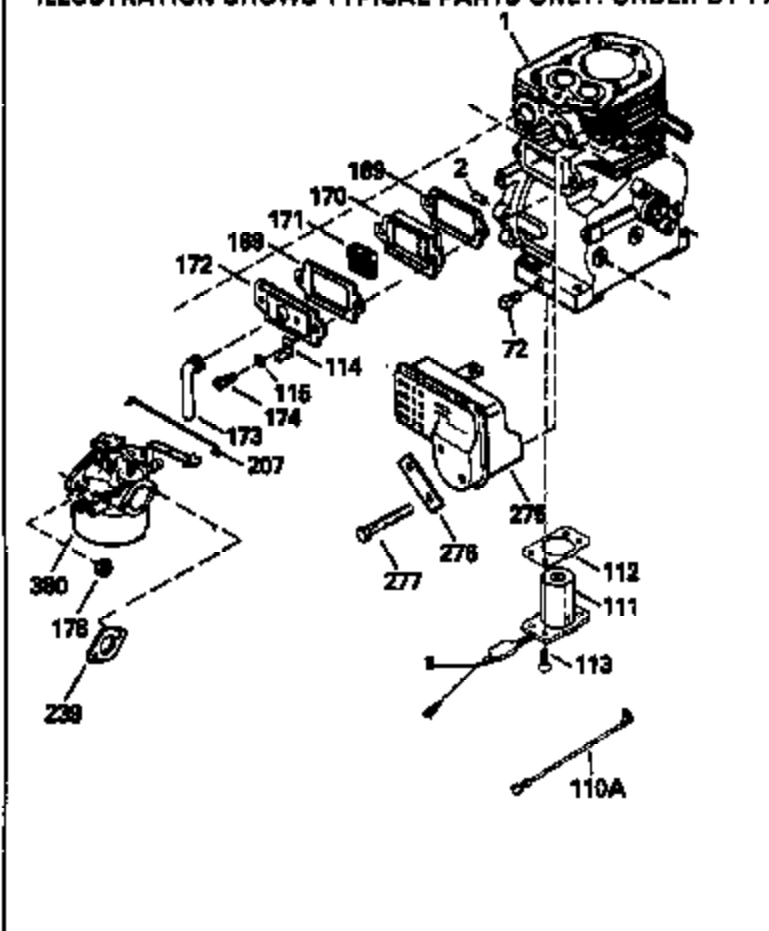

ILLUSTRATION SHOWS TYPICAL PARTS ONLY. ORDER BY PART NUMBER. PARTS NOT LISTED ARE SUPPLIED BY OEM.

Ref #	Part Number	Qty	Description
1	35966	1	Cylinder (Incl. 2 & 20)
2	27652	2	Dowel Pin
28	30322	1	Lock Nut, 8-32
72	27642	2	Oil Drain Plug
110	35183	1	Ground Wire
110A	35987	1	Oil Shut-Down Wire & Terminal
111B	611162	1	Low Oil Shut-Down Switch (Incl. 112)
112	35967	1	* Low Oil Shut-Down Gasket
113	650950	4	Screw, Torx T-25, 10-24 x 5/8"
114	33932	1	Ground Terminal
115	650518	1	Lock Washer
169	27896A	2	* Valve Cover Gasket
170	28423	1	Breather Body
171	28424	1	Breather Element
172	28425	1	Valve Cover
173	35350	1	Breather Tube
174	650128	1	Screw, 10-24 x 1/2"
174A	650597	1	Screw, 10-24 x 5/8"
178	29752	2	Nut & Lock Washer, 1/4-28
207	33878	1	Throttle Link
239	27272A	1	* Air Cleaner Gasket
240	33266	1	Air Cleaner Body
242	33267	1	Air Cleaner Bracket
243	28820	2	Screw, 10-32 x 1/2"
245	33268	1	Air Cleaner Filter
250	33269A	1	Air Cleaner Cover
251	650513	1	Wing Nut, 1/4-20
264A	650802	1	Screw, 1/4-20 x 5/8"
275	34185A	1	Muffler
276	31588	1	Locking Plate
277	650729	2	Screw, 5/16-18 x 3-3/16"
292	26460	2	Fuel Line Clamp
370B	33107	1	Control Decal
370C	35274	1	Instruction Decal
380	632689	1	Carburetor (Incl. 184)