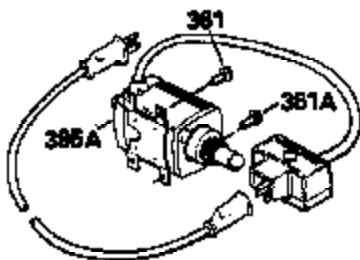

ILLUSTRATION SHOWS TYPICAL PARTS ONLY. ORDER BY PART NUMBER. PARTS NOT LISTED ARE SUPPLIED BY OEM.

Ref #	Part Number	Qty	Description
16	33454	1	Governor Lever
17	29916	1	Governor Lever Clamp
18	650548	1	Screw, 8-32 x 5/16"
28	30322	1	Lock Nut, 8-32
30	35441A	1	Crankshaft
35	29826	1	Screw, 10-32 x 3/4"
36	29918	1	Lock Washer
37	29216	1	Lock Nut, 10-32
38	29642	1	Retaining Ring
69	35262	1	* Cylinder Cover Gasket
70	35376	1	Cylinder Cover (Incl. 71, 75 & 80)
75	35319	1	Oil Seal
86	650833	7	Screw, 1/4-20 x 1-3/16"
87	650832	1	Screw, 1/4-20 x 1-11/16"
89	32589	1	Flywheel Key
111B	611162	1	Low Oil Shut-Down Switch (Incl. 112)
131A	650738	2	Screw, 5/16-18 x 5/8"
174A	650597	1	Screw, 10-24 x 5/8"
242	33267	1	Air Cleaner Bracket
250	33269A	1	Air Cleaner Cover
264A	650802	1	Screw, 1/4-20 x 5/8"
275	34185A	1	Muffler
277	650729	2	Screw, 5/16-18 x 3-3/16"