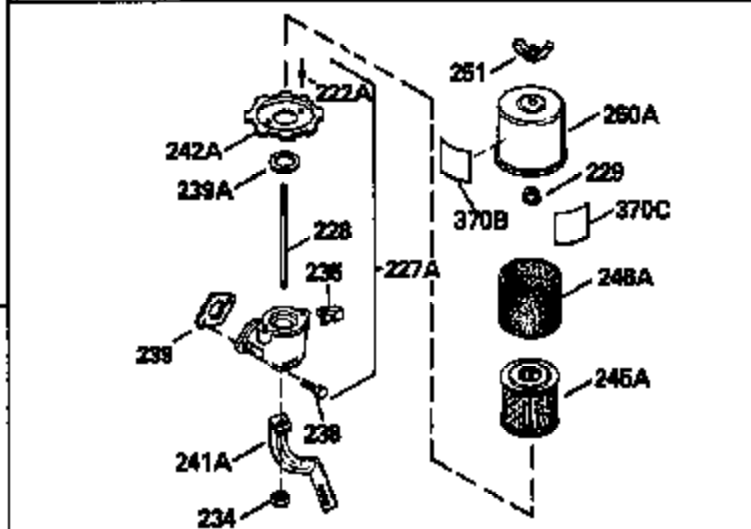

ILLUSTRATION SHOWS TYPICAL PARTS ONLY. ORDER BY PART NUMBER. PARTS NOT LISTED ARE SUPPLIED BY OEM.

Ref #	Part Number	Qty	Description
1	35966	1	Cylinder (Incl. 2 & 20)
2	27652	2	Dowel Pin
28	30322	1	Lock Nut, 8-32
72	27642	2	Oil Drain Plug
110	35183	1	Ground Wire
110A	35987	1	Oil Shut-Down Wire & Terminal
111B	611162	1	Low Oil Shut-Down Switch (Incl. 112)
112	35967	1	* Low Oil Shut-Down Gasket
113	650950	4	Screw, Torx T-25, 10-24 x 5/8"
114	33932	1	Ground Terminal
115	650518	1	Lock Washer
169	27896A	2	* Valve Cover Gasket
170	28423	1	Breather Body
171	28424	1	Breather Element
172	28425	1	Valve Cover
173	35350	1	Breather Tube
174	650128	1	Screw, 10-24 x 1/2"
174A	650597	1	Screw, 10-24 x 5/8"
178	29752	2	Nut & Lock Washer, 1/4-28
207	33878	1	Throttle Link
239	27272A	1	* Air Cleaner Gasket
240	33266	1	Air Cleaner Body
242	33267	1	Air Cleaner Bracket
243	28820	2	Screw, 10-32 x 1/2"
245	33268	1	Air Cleaner Filter
250	33269A	1	Air Cleaner Cover
251	650513	1	Wing Nut, 1/4-20
264A	650802	1	Screw, 1/4-20 x 5/8"
275	34185A	1	Muffler
276	31588	1	Locking Plate
277	650729	2	Screw, 5/16-18 x 3-3/16"
292	26460	2	Fuel Line Clamp
370B	33107	1	Control Decal
370C	35274	1	Instruction Decal
380	632689	1	Carburetor (Incl. 184)