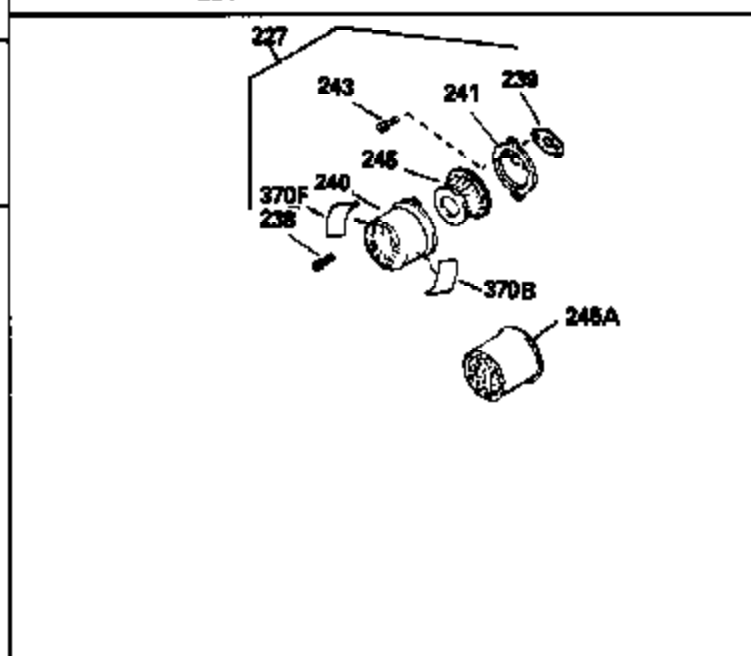

ILLUSTRATION SHOWS TYPICAL PARTS ONLY. ORDER BY PART NUMBER. PARTS NOT LISTED ARE SUPPLIED BY OEM.

Ref #	Part Number	Qty	Description
1	35966	1	Cylinder (Incl. 2 & 20)
2	27652	2	Dowel Pin
28	30322	1	Lock Nut, 8-32
72	27642	2	Oil Drain Plug
110	35183	1	Ground Wire
110A	35987	1	Oil Shut-Down Wire & Terminal
111B	611162	1	Low Oil Shut-Down Switch (Incl. 112)
112	35967	1	* Low Oil Shut-Down Gasket
113	650950	4	Screw, Torx T-25, 10-24 x 5/8"
114	33932	1	Ground Terminal
115	650518	1	Lock Washer
169	27896A	2	* Valve Cover Gasket
170	28423	1	Breather Body
171	28424	1	Breather Element
172	28425	1	Valve Cover
173	35350	1	Breather Tube
174	650128	1	Screw, 10-24 x 1/2"
174A	650597	1	Screw, 10-24 x 5/8"
178	29752	2	Nut & Lock Washer, 1/4-28
207	33878	1	Throttle Link
239	27272A	1	* Air Cleaner Gasket
240	33266	1	Air Cleaner Body
242	33267	1	Air Cleaner Bracket
243	28820	2	Screw, 10-32 x 1/2"
245	33268	1	Air Cleaner Filter
250	33269A	1	Air Cleaner Cover
251	650513	1	Wing Nut, 1/4-20
264A	650802	1	Screw, 1/4-20 x 5/8"
275	34185A	1	Muffler
276	31588	1	Locking Plate
277	650729	2	Screw, 5/16-18 x 3-3/16"
292	26460	2	Fuel Line Clamp
370B	33107	1	Control Decal
370C	35274	1	Instruction Decal
380	632689	1	Carburetor (Incl. 184)