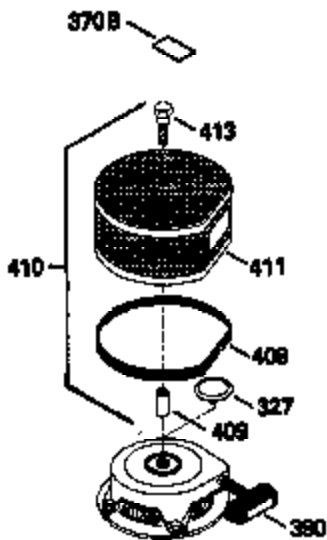

OPTIONAL
DEBRIS SCREEN KIT