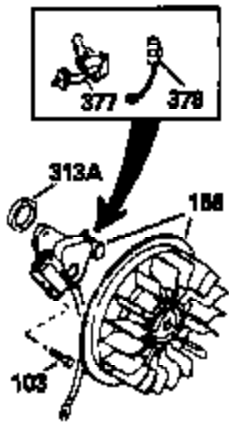

ILLUSTRATION SHOWS TYPICAL PARTS ONLY. ORDER BY PART NUMBER. PARTS NOT LISTED ARE SUPPLIED BY OEM.

STD. POINT