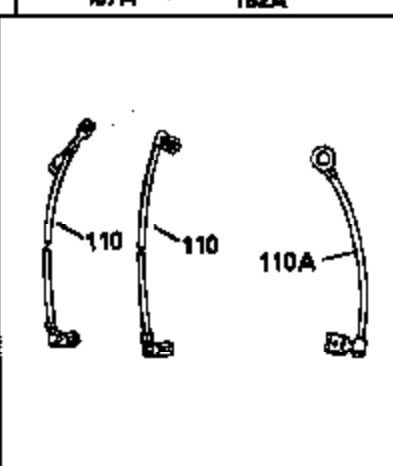

ILLUSTRATION SHOWS TYPICAL PARTS ONLY. ORDER BY PART NUMBER. PARTS NOT LISTED ARE SUPPLIED BY OEM.

Ref #	Part Number	Qty	Description
1	35966	1	Cylinder (Incl. 2 & 20)
2	27652	2	Dowel Pin
28	30322	1	Lock Nut, 8-32
72	27642	2	Oil Drain Plug
110	35183	1	Ground Wire
110A	35987	1	Oil Shut-Down Wire & Terminal
111B	611162	1	Low Oil Shut-Down Switch (Incl. 112)
112	35967	1	* Low Oil Shut-Down Gasket
113	650950	4	Screw, Torx T-25, 10-24 x 5/8"
114	33932	1	Ground Terminal
115	650518	1	Lock Washer
169	27896A	2	* Valve Cover Gasket
170	28423	1	Breather Body
171	28424	1	Breather Element
172	28425	1	Valve Cover
173	35350	1	Breather Tube
174	650128	1	Screw, 10-24 x 1/2"
174A	650597	1	Screw, 10-24 x 5/8"
178	29752	2	Nut & Lock Washer, 1/4-28
207	33878	1	Throttle Link
239	27272A	1	* Air Cleaner Gasket
240	33266	1	Air Cleaner Body
242	33267	1	Air Cleaner Bracket
243	28820	2	Screw, 10-32 x 1/2"
245	33268	1	Air Cleaner Filter
250	33269A	1	Air Cleaner Cover
251	650513	1	Wing Nut, 1/4-20
264A	650802	1	Screw, 1/4-20 x 5/8"
275	34185A	1	Muffler
276	31588	1	Locking Plate
277	650729	2	Screw, 5/16-18 x 3-3/16"
292	26460	2	Fuel Line Clamp
370B	33107	1	Control Decal
370C	35274	1	Instruction Decal
380	632689	1	Carburetor (Incl. 184)