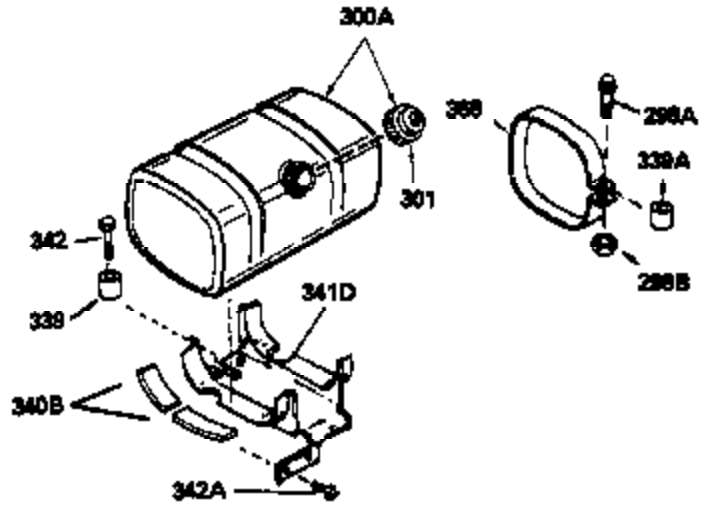

OPTIONAL
DEBRIS SCREEN KIT