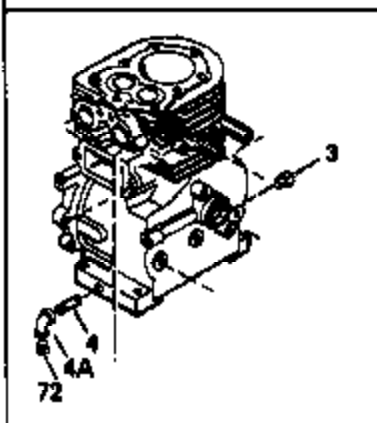

ILLUSTRATION SHOWS TYPICAL PARTS ONLY. ORDER BY PART NUMBER. PARTS NOT LISTED ARE SUPPLIED BY OEM.

Ref #	Part Number	Qty	Description
1	35966	1	Cylinder (Incl. 2 & 20)
2	27652	2	Dowel Pin
28	30322	1	Lock Nut, 8-32
72	27642	2	Oil Drain Plug
110	35183	1	Ground Wire
110A	35987	1	Oil Shut-Down Wire & Terminal
111B	611162	1	Low Oil Shut-Down Switch (Incl. 112)
112	35967	1	* Low Oil Shut-Down Gasket
113	650950	4	Screw, Torx T-25, 10-24 x 5/8"
114	33932	1	Ground Terminal
115	650518	1	Lock Washer
169	27896A	2	* Valve Cover Gasket
170	28423	1	Breather Body
171	28424	1	Breather Element
172	28425	1	Valve Cover
173	35350	1	Breather Tube
174	650128	1	Screw, 10-24 x 1/2"
174A	650597	1	Screw, 10-24 x 5/8"
178	29752	2	Nut & Lock Washer, 1/4-28
207	33878	1	Throttle Link
239	27272A	1	* Air Cleaner Gasket
240	33266	1	Air Cleaner Body
242	33267	1	Air Cleaner Bracket
243	28820	2	Screw, 10-32 x 1/2"
245	33268	1	Air Cleaner Filter
250	33269A	1	Air Cleaner Cover
251	650513	1	Wing Nut, 1/4-20
264A	650802	1	Screw, 1/4-20 x 5/8"
275	34185A	1	Muffler
276	31588	1	Locking Plate
277	650729	2	Screw, 5/16-18 x 3-3/16"
292	26460	2	Fuel Line Clamp
370B	33107	1	Control Decal
370C	35274	1	Instruction Decal
380	632689	1	Carburetor (Incl. 184)