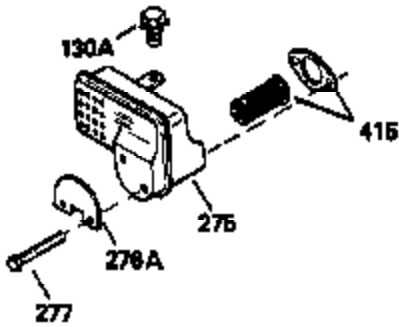

ILLUSTRATION SHOWS TYPICAL PARTS ONLY. ORDER BY PART NUMBER. PARTS NOT LISTED ARE SUPPLIED BY OEM.

Ref #	Part Number	Qty	Description
16	33454	1	Governor Lever
17	29916	1	Governor Lever Clamp
18	650548	1	Screw, 8-32 x 5/16"
28	30322	1	Lock Nut, 8-32
30	35441A	1	Crankshaft
35	29826	1	Screw, 10-32 x 3/4"
36	29918	1	Lock Washer
37	29216	1	Lock Nut, 10-32
38	29642	1	Retaining Ring
69	35262	1	* Cylinder Cover Gasket
70	35376	1	Cylinder Cover (Incl. 71, 75 & 80)
75	35319	1	Oil Seal
86	650833	7	Screw, 1/4-20 x 1-3/16"
87	650832	1	Screw, 1/4-20 x 1-11/16"
89	32589	1	Flywheel Key
111B	611162	1	Low Oil Shut-Down Switch (Incl. 112)
131A	650738	2	Screw, 5/16-18 x 5/8"
174A	650597	1	Screw, 10-24 x 5/8"
242	33267	1	Air Cleaner Bracket
250	33269A	1	Air Cleaner Cover
264A	650802	1	Screw, 1/4-20 x 5/8"
275	34185A	1	Muffler
277	650729	2	Screw, 5/16-18 x 3-3/16"