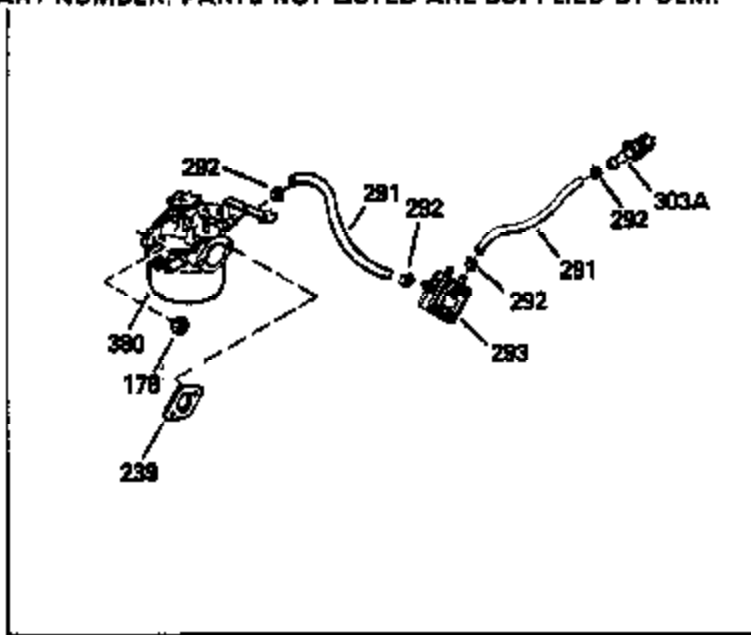

ILLUSTRATION SHOWS TYPICAL PARTS ONLY. ORDER BY PART NUMBER. PARTS NOT LISTED ARE SUPPLIED BY OEM.

Ref #	Part Number	Qty	Description
1	35966	1	Cylinder (Incl. 2 & 20)
2	27652	2	Dowel Pin
28	30322	1	Lock Nut, 8-32
72	27642	2	Oil Drain Plug
110	35183	1	Ground Wire
110A	35987	1	Oil Shut-Down Wire & Terminal
111B	611162	1	Low Oil Shut-Down Switch (Incl. 112)
112	35967	1	* Low Oil Shut-Down Gasket
113	650950	4	Screw, Torx T-25, 10-24 x 5/8"
114	33932	1	Ground Terminal
115	650518	1	Lock Washer
169	27896A	2	* Valve Cover Gasket
170	28423	1	Breather Body
171	28424	1	Breather Element
172	28425	1	Valve Cover
173	35350	1	Breather Tube
174	650128	1	Screw, 10-24 x 1/2"
174A	650597	1	Screw, 10-24 x 5/8"
178	29752	2	Nut & Lock Washer, 1/4-28
207	33878	1	Throttle Link
239	27272A	1	* Air Cleaner Gasket
240	33266	1	Air Cleaner Body
242	33267	1	Air Cleaner Bracket
243	28820	2	Screw, 10-32 x 1/2"
245	33268	1	Air Cleaner Filter
250	33269A	1	Air Cleaner Cover
251	650513	1	Wing Nut, 1/4-20
264A	650802	1	Screw, 1/4-20 x 5/8"
275	34185A	1	Muffler
276	31588	1	Locking Plate
277	650729	2	Screw, 5/16-18 x 3-3/16"
292	26460	2	Fuel Line Clamp
370B	33107	1	Control Decal
370C	35274	1	Instruction Decal
380	632689	1	Carburetor (Incl. 184)