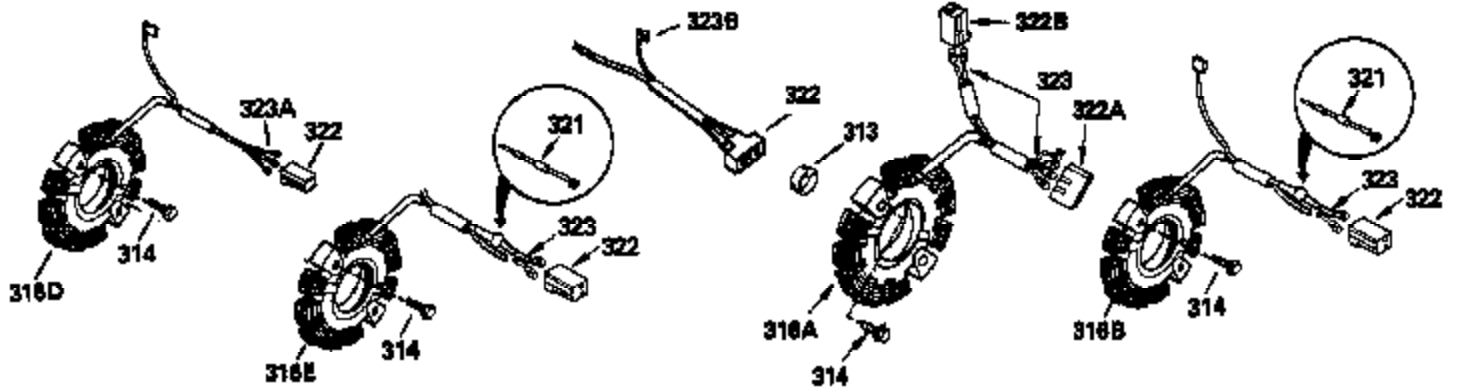

OPTIONAL
DEBRIS SCREEN KIT