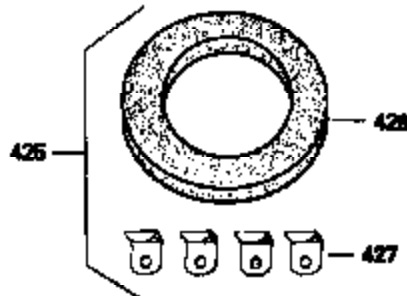

OPTIONAL
STARTER MUFF KIT