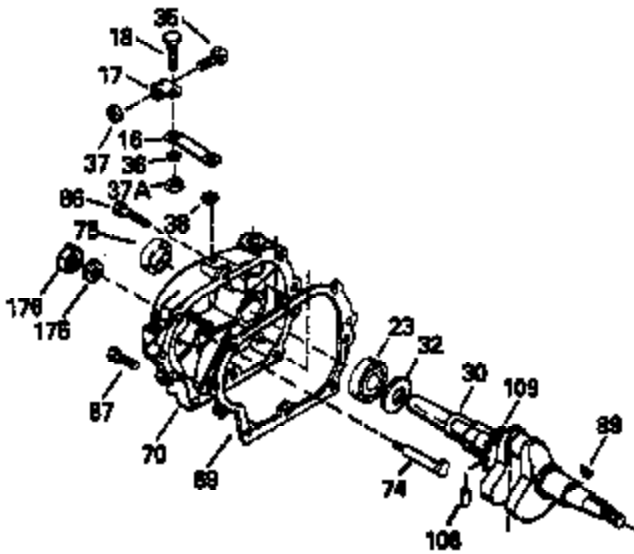

ILLUSTRATION SHOWS TYPICAL PARTS ONLY. ORDER BY PART NUMBER. PARTS NOT LISTED ARE SUPPLIED BY OEM.

Ref #	Part Number	Qty	Description
16	33454	1	Governor Lever
17	29916	1	Governor Lever Clamp
18	650548	1	Screw, 8-32 x 5/16"
28	30322	1	Lock Nut, 8-32
30	35441A	1	Crankshaft
35	29826	1	Screw, 10-32 x 3/4"
36	29918	1	Lock Washer
37	29216	1	Lock Nut, 10-32
38	29642	1	Retaining Ring
69	35262	1	* Cylinder Cover Gasket
70	35376	1	Cylinder Cover (Incl. 71, 75 & 80)
75	35319	1	Oil Seal
86	650833	7	Screw, 1/4-20 x 1-3/16"
87	650832	1	Screw, 1/4-20 x 1-11/16"
89	32589	1	Flywheel Key
111B	611162	1	Low Oil Shut-Down Switch (Incl. 112)
131A	650738	2	Screw, 5/16-18 x 5/8"
174A	650597	1	Screw, 10-24 x 5/8"
242	33267	1	Air Cleaner Bracket
250	33269A	1	Air Cleaner Cover
264A	650802	1	Screw, 1/4-20 x 5/8"
275	34185A	1	Muffler
277	650729	2	Screw, 5/16-18 x 3-3/16"