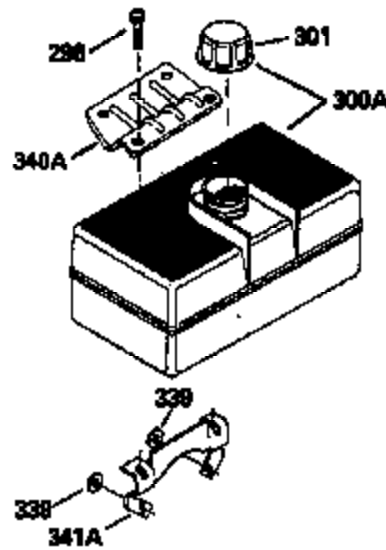

ILLUSTRATION SHOWS TYPICAL PARTS ONLY. ORDER BY PART NUMBER. PARTS NOT LISTED ARE SUPPLIED BY OEM.

Ref #	Part Number	Qty	Description
16	33454	1	Governor Lever
17	29916	1	Governor Lever Clamp
18	650548	1	Screw, 8-32 x 5/16"
28	30322	1	Lock Nut, 8-32
30	35441A	1	Crankshaft
35	29826	1	Screw, 10-32 x 3/4"
36	29918	1	Lock Washer
37	29216	1	Lock Nut, 10-32
38	29642	1	Retaining Ring
69	35262	1	* Cylinder Cover Gasket
70	35376	1	Cylinder Cover (Incl. 71, 75 & 80)
75	35319	1	Oil Seal
86	650833	7	Screw, 1/4-20 x 1-3/16"
87	650832	1	Screw, 1/4-20 x 1-11/16"
89	32589	1	Flywheel Key
111B	611162	1	Low Oil Shut-Down Switch (Incl. 112)
131A	650738	2	Screw, 5/16-18 x 5/8"
174A	650597	1	Screw, 10-24 x 5/8"
242	33267	1	Air Cleaner Bracket
250	33269A	1	Air Cleaner Cover
264A	650802	1	Screw, 1/4-20 x 5/8"
275	34185A	1	Muffler
277	650729	2	Screw, 5/16-18 x 3-3/16"