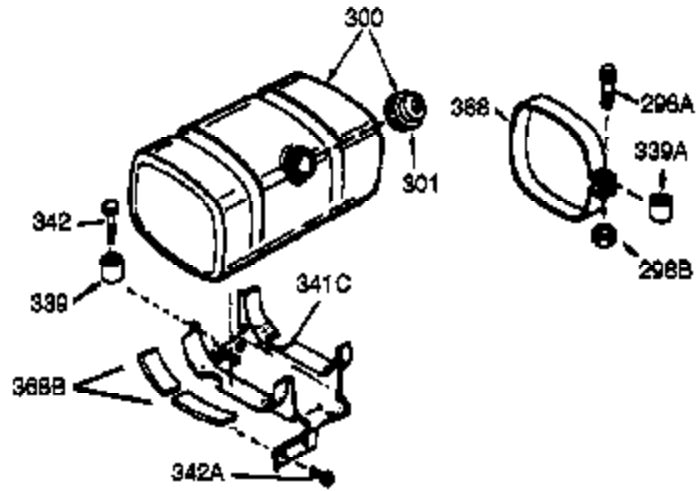

ILLUSTRATION SHOWS TYPICAL PARTS ONLY. ORDER BY PART NUMBER. PARTS NOT LISTED ARE SUPPLIED BY OEM.

VIEW 4 OF 4

OPTIONAL
DEBRIS SCREEN KIT