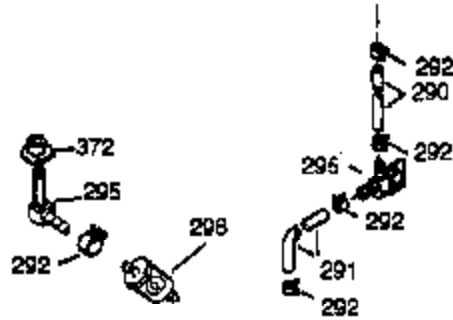

ILLUSTRATION SHOWS TYPICAL PARTS ONLY. ORDER BY PART NUMBER. PARTS NOT LISTED ARE SUPPLIED BY OEM.

VIEW 3 OF 4

Ref #	Part Number	Qty	Description
16	33454	1	Governor Lever
17	29916	1	Governor Lever Clamp
18	651028	1	Screw, Torx T-15, 8-32 x 3/8"
28	30322	1	Lock Nut, 8-32
30	36283A	1	Crankshaft
35	29826	1	Screw, 10-32 x 3/4"
36	29918	1	Lock Washer
37	29216	1	Lock Nut, 10-32
38	29642	1	Retaining Ring
69	35262A	1	* Cylinder Cover Gasket
70	35445A	1	Cylinder Cover (Incl. 71, 75 & 80)
75	35319	1	Oil Seal
86	650833	7	Screw, 1/4-20 x 1-3/16"
87	650832	1	Screw, 1/4-20 x 1-11/16"
89	32589	1	Flywheel Key
92	650880	1	Lock Washer
264A	650802	1	Screw, 1/4-20 x 5/8"
277	650729	2	Screw, 5/16-18 x 3-3/16"
280	36709	1	Heat Shield
285	35985B	1	Starter Cup
290	30705	1	Fuel Line
292	26460	2	Fuel Line Clamp
296	34279B	1	Fuel Filter
308	35540	1	Fill Tube Clip
390	590704	1	Rewind Starter (Note: This engine could have been built with 590671 starter. Refer to the design of the rope pulley strength ribs for part identification. Individual starter parts do not interchange. Refer to service bulletin 518.)
416	34479A	1	Spark Arrestor Kit (Incl. 417)
417	650696	2	Screw, 5/16-18 x 2-3/4"
900	0	1	Replacement engine 756310A, order from 71-999
900	0		Replacement short block None.