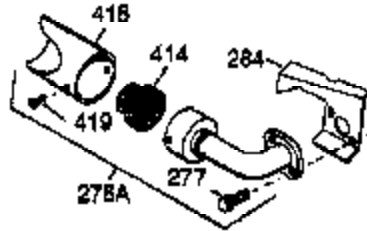

ILLUSTRATION SHOWS TYPICAL PARTS ONLY. ORDER BY PART NUMBER. PARTS NOT LISTED ARE SUPPLIED BY OEM.

VIEW 3 OF 4

Ref #	Part Number	Qty	Description
16	33454	1	Governor Lever
17	29916	1	Governor Lever Clamp
18	651028	1	Screw, Torx T-15, 8-32 x 3/8"
28	30322	1	Lock Nut, 8-32
30	36283A	1	Crankshaft
35	29826	1	Screw, 10-32 x 3/4"
36	29918	1	Lock Washer
37	29216	1	Lock Nut, 10-32
38	29642	1	Retaining Ring
69	35262A	1	* Cylinder Cover Gasket
70	35445A	1	Cylinder Cover (Incl. 71, 75 & 80)
75	35319	1	Oil Seal
86	650833	7	Screw, 1/4-20 x 1-3/16"
87	650832	1	Screw, 1/4-20 x 1-11/16"
89	32589	1	Flywheel Key
92	650880	1	Lock Washer
264A	650802	1	Screw, 1/4-20 x 5/8"
277	650729	2	Screw, 5/16-18 x 3-3/16"
280	36709	1	Heat Shield
285	35985B	1	Starter Cup
290	30705	1	Fuel Line
292	26460	2	Fuel Line Clamp
296	34279B	1	Fuel Filter
308	35540	1	Fill Tube Clip
390	590704	1	Rewind Starter (Note: This engine could have been built with 590671 starter. Refer to the design of the rope pulley strength ribs for part identification. Individual starter parts do not interchange. Refer to service bulletin 518.)
416	34479A	1	Spark Arrestor Kit (Incl. 417)
417	650696	2	Screw, 5/16-18 x 2-3/4"
900	0	1	Replacement engine 756310A, order from 71-999
900	0		Replacement short block None.