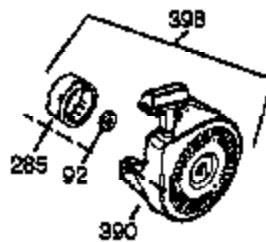

ILLUSTRATION SHOWS TYPICAL PARTS ONLY. ORDER BY PART NUMBER. PARTS NOT LISTED ARE SUPPLIED BY OEM.

VIEW 3 OF 4

Ref #	Part Number	Qty	Description
16	33454	1	Governor Lever
17	29916	1	Governor Lever Clamp
18	651028	1	Screw, Torx T-15, 8-32 x 3/8"
28	30322	1	Lock Nut, 8-32
30	36283A	1	Crankshaft
35	29826	1	Screw, 10-32 x 3/4"
36	29918	1	Lock Washer
37	29216	1	Lock Nut, 10-32
38	29642	1	Retaining Ring
69	35262A	1	* Cylinder Cover Gasket
70	35445A	1	Cylinder Cover (Incl. 71, 75 & 80)
75	35319	1	Oil Seal
86	650833	7	Screw, 1/4-20 x 1-3/16"
87	650832	1	Screw, 1/4-20 x 1-11/16"
89	32589	1	Flywheel Key
92	650880	1	Lock Washer
264A	650802	1	Screw, 1/4-20 x 5/8"
277	650729	2	Screw, 5/16-18 x 3-3/16"
280	36709	1	Heat Shield
285	35985B	1	Starter Cup
290	30705	1	Fuel Line
292	26460	2	Fuel Line Clamp
296	34279B	1	Fuel Filter
308	35540	1	Fill Tube Clip
390	590704	1	Rewind Starter (Note: This engine could have been built with 590671 starter. Refer to the design of the rope pulley strength ribs for part identification. Individual starter parts do not interchange. Refer to service bulletin 518.)
416	34479A	1	Spark Arrestor Kit (Incl. 417)
417	650696	2	Screw, 5/16-18 x 2-3/4"
900	0	1	Replacement engine 756310A, order from 71-999
900	0		Replacement short block None.