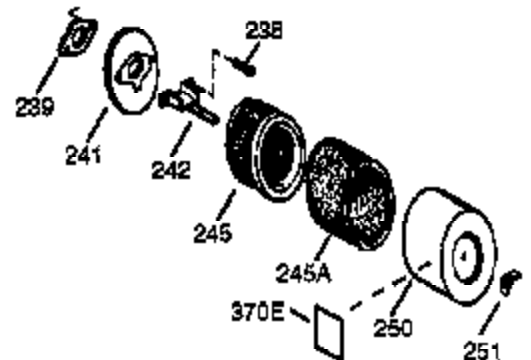

ILLUSTRATION SHOWS TYPICAL PARTS ONLY. ORDER BY PART NUMBER. PARTS NOT LISTED ARE SUPPLIED BY OEM.

VIEW 2 OF 4

Ref #	Part Number	Qty	Description
1	35385	1	Cylinder (Incl. 2 & 20)
2	27652	2	Dowel Pin
4	32678	1	Oil Drain Extension
5	30969	1	Extension Cap
72	27642	1	Oil Drain Plug
169	27896A	2	* Valve Cover Gasket
170	28423	1	Breather Body
171	28424	1	Breather Element
172	28425	1	Valve Cover
174	650128	2	Screw, 10-24 x 1/2"
178	29752	2	Nut & Lock Washer, 1/4-28
207	33878	1	Throttle Link
239	27272A	1	* Air Cleaner Gasket
240	33266	1	Air Cleaner Body
242	33267	1	Air Cleaner Bracket
243	28820	2	Screw, 10-32 x 1/2"
245A	35881	1	Air Cleaner Filter
245	33268	1	Air Cleaner Filter
250	33269A	1	Air Cleaner Cover
251	650513	1	Wing Nut, 1/4-20
275	34185B	1	Muffler
276	31588	1	Locking Plate
277	650729	2	Screw, 5/16-18 x 3-3/16"
280	36709	1	Heat Shield
290	30705	1	Fuel Line
292	26460	2	Fuel Line Clamp
308	35540	1	Fill Tube Clip
370C	35274	1	Instruction Decal
380	632689	1	Carburetor (Incl. 184)
417	650696	2	Screw, 5/16-18 x 2-3/4"
900	0	1	Replacement engine 756310A, order from 71-999
900	0		Replacement short block None.