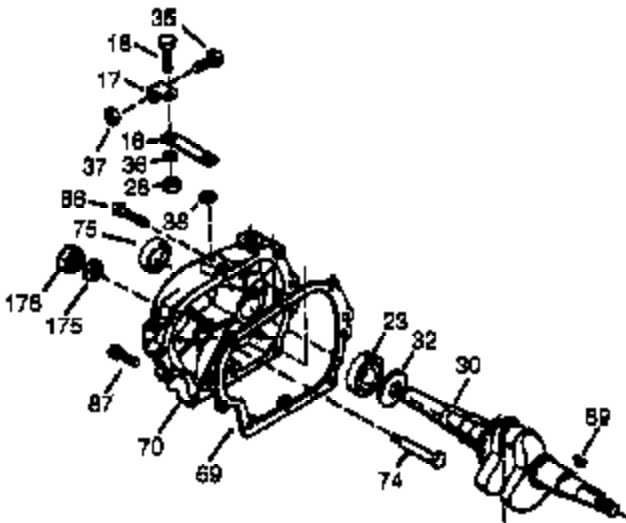

ILLUSTRATION SHOWS TYPICAL PARTS ONLY. ORDER BY PART NUMBER. PARTS NOT LISTED ARE SUPPLIED BY OEM.

VIEW 3 OF 4

Ref #	Part Number	Qty	Description
16	33454	1	Governor Lever
17	29916	1	Governor Lever Clamp
18	651028	1	Screw, Torx T-15, 8-32 x 3/8"
28	30322	1	Lock Nut, 8-32
30	36283A	1	Crankshaft
35	29826	1	Screw, 10-32 x 3/4"
36	29918	1	Lock Washer
37	29216	1	Lock Nut, 10-32
38	29642	1	Retaining Ring
69	35262A	1	* Cylinder Cover Gasket
70	35445A	1	Cylinder Cover (Incl. 71, 75 & 80)
75	35319	1	Oil Seal
86	650833	7	Screw, 1/4-20 x 1-3/16"
87	650832	1	Screw, 1/4-20 x 1-11/16"
89	32589	1	Flywheel Key
92	650880	1	Lock Washer
264A	650802	1	Screw, 1/4-20 x 5/8"
277	650729	2	Screw, 5/16-18 x 3-3/16"
280	36709	1	Heat Shield
285	35985B	1	Starter Cup
290	30705	1	Fuel Line
292	26460	2	Fuel Line Clamp
296	34279B	1	Fuel Filter
308	35540	1	Fill Tube Clip
390	590704	1	Rewind Starter (Note: This engine could have been built with 590671 starter. Refer to the design of the rope pulley strength ribs for part identification. Individual starter parts do not interchange. Refer to service bulletin 518.)
416	34479A	1	Spark Arrestor Kit (Incl. 417)
417	650696	2	Screw, 5/16-18 x 2-3/4"
900	0	1	Replacement engine 756310A, order from 71-999
900	0		Replacement short block None.