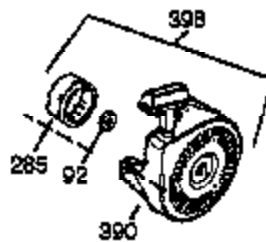

ILLUSTRATION SHOWS TYPICAL PARTS ONLY. ORDER BY PART NUMBER. PARTS NOT LISTED ARE SUPPLIED BY OEM.

VIEW 3 OF 4

Ref #	Part Number	Qty	Description
16	33454	1	Governor Lever
17	29916	1	Governor Lever Clamp
18	651028	1	Screw, Torx T-15, 8-32 x 3/8"
28	30322	1	Lock Nut, 8-32
30	36283A	1	Crankshaft
35	29826	1	Screw, 10-32 x 3/4"
36	29918	1	Lock Washer
37	29216	1	Lock Nut, 10-32
38	29642	1	Retaining Ring
69	35262A	1	* Cylinder Cover Gasket
70	35376	1	Cylinder Cover (Incl. 71, 75 & 80)
75	35319	1	Oil Seal
86	650833	7	Screw, 1/4-20 x 1-3/16"
87	650832	1	Screw, 1/4-20 x 1-11/16"
89	32589	1	Flywheel Key
92	650880	1	Lock Washer
130B	650273	2	Screw, 5/16-18 x 5/8"
173A	32446	2	Breather Tube Grommet
264A	650802	1	Screw, 1/4-20 x 5/8"
277	650729	2	Screw, 5/16-18 x 3-3/16"
285	35985B	1	Starter Cup
291	30962	1	Fuel Line
292	26460	2	Fuel Line Clamp
298	650665	2	Screw, 1/4-15 x 3/4"
300	34186A	1	Fuel Tank (Incl. 292 & 301)
301	36246	1	Fuel Cap
308	35540	1	Fill Tube Clip
339	35880	2	Spacer
340A	34259	1	Fuel Tank Bracket
341A	34258A	1	Fuel Tank Bracket
390	590704	1	Rewind Starter (Note: This engine could have been built with 590746 starter.)
416	34479A	1	Spark Arrestor Kit (Incl. 417)
417	650696	2	Screw, 5/16-18 x 2-3/4"
900	0	1	Rep. engine 756332, order from 71-999
900	0		Rep. short block 756331, order from 71-999