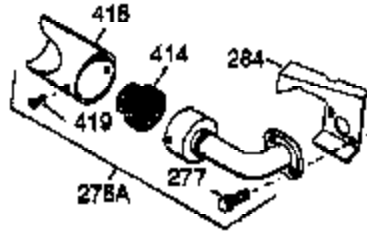

ILLUSTRATION SHOWS TYPICAL PARTS ONLY. ORDER BY PART NUMBER. PARTS NOT LISTED ARE SUPPLIED BY OEM.

VIEW 3 OF 4

Ref #	Part Number	Qty	Description
16	33454	1	Governor Lever
17	29916	1	Governor Lever Clamp
18	651028	1	Screw, Torx T-15, 8-32 x 3/8"
28	30322	1	Lock Nut, 8-32
30	36283A	1	Crankshaft
35	29826	1	Screw, 10-32 x 3/4"
36	29918	1	Lock Washer
37	29216	1	Lock Nut, 10-32
38	29642	1	Retaining Ring
69	35262A	1	* Cylinder Cover Gasket
70	35376	1	Cylinder Cover (Incl. 71, 75 & 80)
75	35319	1	Oil Seal
86	650833	7	Screw, 1/4-20 x 1-3/16"
87	650832	1	Screw, 1/4-20 x 1-11/16"
89	32589	1	Flywheel Key
92	650880	1	Lock Washer
130B	650273	2	Screw, 5/16-18 x 5/8"
173A	32446	2	Breather Tube Grommet
264A	650802	1	Screw, 1/4-20 x 5/8"
277	650729	2	Screw, 5/16-18 x 3-3/16"
285	35985B	1	Starter Cup
291	30962	1	Fuel Line
292	26460	2	Fuel Line Clamp
298	650665	2	Screw, 1/4-15 x 3/4"
300	34186A	1	Fuel Tank (Incl. 292 & 301)
301	36246	1	Fuel Cap
308	35540	1	Fill Tube Clip
339	35880	2	Spacer
340A	34259	1	Fuel Tank Bracket
341A	34258A	1	Fuel Tank Bracket
390	590704	1	Rewind Starter (Note: This engine could have been built with 590746 starter.)
416	34479A	1	Spark Arrestor Kit (Incl. 417)
417	650696	2	Screw, 5/16-18 x 2-3/4"
900	0	1	Rep. engine 756332, order from 71-999
900	0		Rep. short block 756331, order from 71-999