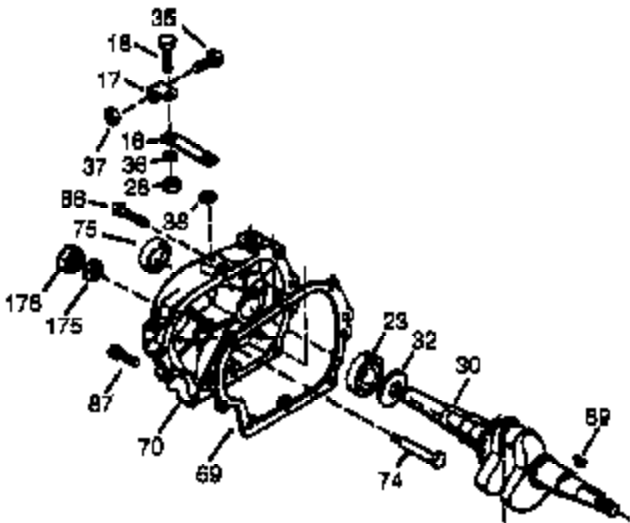

ILLUSTRATION SHOWS TYPICAL PARTS ONLY. ORDER BY PART NUMBER. PARTS NOT LISTED ARE SUPPLIED BY OEM.

VIEW 3 OF 4

Ref #	Part Number	Qty	Description
16	33454	1	Governor Lever
17	29916	1	Governor Lever Clamp
18	651028	1	Screw, Torx T-15, 8-32 x 3/8"
28	30322	1	Lock Nut, 8-32
30	36283A	1	Crankshaft
35	29826	1	Screw, 10-32 x 3/4"
36	29918	1	Lock Washer
37	29216	1	Lock Nut, 10-32
38	29642	1	Retaining Ring
69	35262A	1	* Cylinder Cover Gasket
70	35376	1	Cylinder Cover (Incl. 71, 75 & 80)
75	35319	1	Oil Seal
86	650833	7	Screw, 1/4-20 x 1-3/16"
87	650832	1	Screw, 1/4-20 x 1-11/16"
89	32589	1	Flywheel Key
92	650880	1	Lock Washer
130B	650273	2	Screw, 5/16-18 x 5/8"
173A	32446	2	Breather Tube Grommet
264A	650802	1	Screw, 1/4-20 x 5/8"
277	650729	2	Screw, 5/16-18 x 3-3/16"
285	35985B	1	Starter Cup
291	30962	1	Fuel Line
292	26460	2	Fuel Line Clamp
298	650665	2	Screw, 1/4-15 x 3/4"
300	34186A	1	Fuel Tank (Incl. 292 & 301)
301	36246	1	Fuel Cap
308	35540	1	Fill Tube Clip
339	35880	2	Spacer
340A	34259	1	Fuel Tank Bracket
341A	34258A	1	Fuel Tank Bracket
390	590704	1	Rewind Starter (Note: This engine could have been built with 590746 starter.)
416	34479A	1	Spark Arrestor Kit (Incl. 417)
417	650696	2	Screw, 5/16-18 x 2-3/4"
900	0	1	Rep. engine 756332, order from 71-999
900	0		Rep. short block 756331, order from 71-999