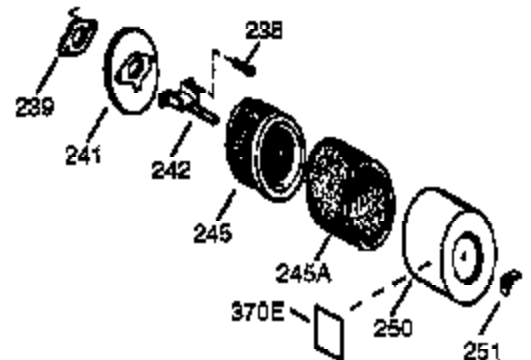

Ref #	Part Number	Qty	Description
370R	37317	1	Warning Decal
370G	35274	1	Oil Instruction Decal
380	640112	1	Carburetor (Incl. 184)
390	590704	1	Rewind Starter (Note: This engine could have been built with 590746 starter.)
400	36450B	1	* Gasket Set (Incl. items marked PK in notes) Incl. part #'s 27272A (1), 27896A (2), 27915A (1), 29673 (1), 33263 (1), 33629 (1), 34698A (1), 35262A (1), 35317 (1), 36448 (1)
417	650696	2	Screw, 5/16-18 x 2-3/4"
900	0	1	Rep. engine 756332, order from 71-999
900	0		Rep. short block 756331, order from 71-999

ILLUSTRATION SHOWS TYPICAL PARTS ONLY. ORDER BY PART NUMBER. PARTS NOT LISTED ARE SUPPLIED BY OEM.

VIEW 2 OF 4