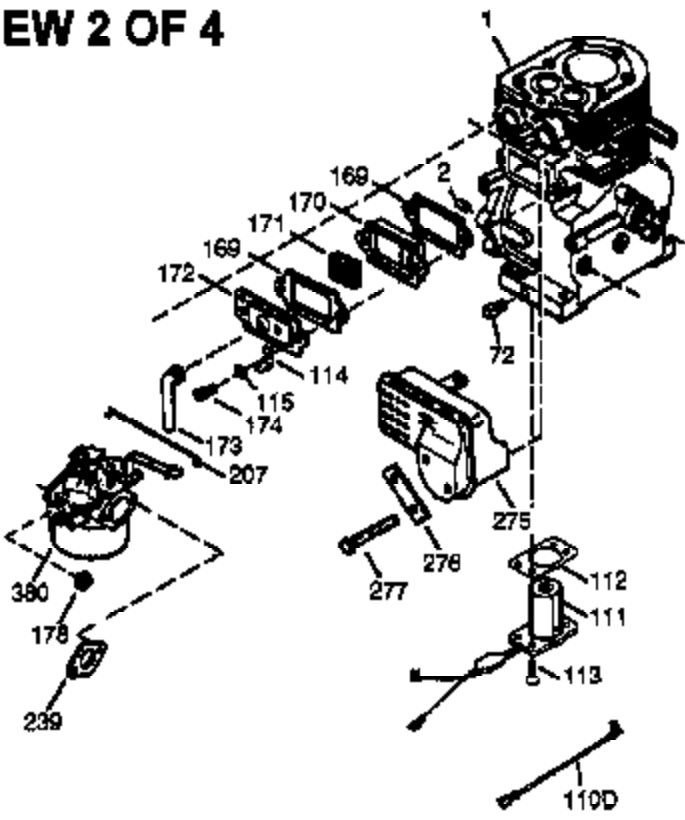

Ref #	Part Number	Qty	Description
370R	37317	1	Warning Decal
370G	35274	1	Oil Instruction Decal
380	640112	1	Carburetor (Incl. 184)
390	590704	1	Rewind Starter (Note: This engine could have been built with 590746 starter.)
400	36450B	1	* Gasket Set (Incl. items marked PK in notes) Incl. part #'s 27272A (1), 27896A (2), 27915A (1), 29673 (1), 33263 (1), 33629 (1), 34698A (1), 35262A (1), 35317 (1), 36448 (1)
417	650696	2	Screw, 5/16-18 x 2-3/4"
900	0	1	Rep. engine 756332, order from 71-999
900	0		Rep. short block 756331, order from 71-999

ILLUSTRATION SHOWS TYPICAL PARTS ONLY. ORDER BY PART NUMBER. PARTS NOT LISTED ARE SUPPLIED BY OEM.

VIEW 2 OF 4