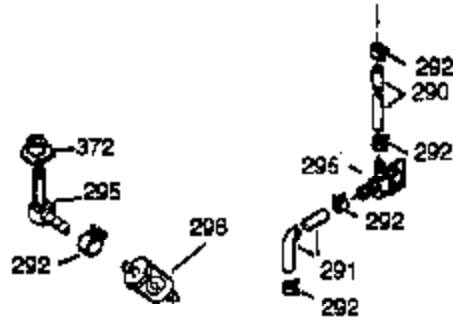

ILLUSTRATION SHOWS TYPICAL PARTS ONLY. ORDER BY PART NUMBER. PARTS NOT LISTED ARE SUPPLIED BY OEM.

VIEW 3 OF 4

Ref #	Part Number	Qty	Description
16	33454	1	Governor Lever
17	29916	1	Governor Lever Clamp
18	651028	1	Screw, Torx T-15, 8-32 x 3/8"
28	30322	1	Lock Nut, 8-32
30	36283A	1	Crankshaft
35	29826	1	Screw, 10-32 x 3/4"
36	29918	1	Lock Washer
37	29216	1	Lock Nut, 10-32
38	29642	1	Retaining Ring
69	35262A	1	* Cylinder Cover Gasket
70	35376	1	Cylinder Cover (Incl. 71, 75 & 80)
75	35319	1	Oil Seal
86	650833	7	Screw, 1/4-20 x 1-3/16"
87	650832	1	Screw, 1/4-20 x 1-11/16"
89	32589	1	Flywheel Key
92	650880	1	Lock Washer
130B	650273	2	Screw, 5/16-18 x 5/8"
173A	32446	2	Breather Tube Grommet
264A	650802	1	Screw, 1/4-20 x 5/8"
277	650729	2	Screw, 5/16-18 x 3-3/16"
285	35985B	1	Starter Cup
291	30962	1	Fuel Line
292	26460	2	Fuel Line Clamp
298	650665	2	Screw, 1/4-15 x 3/4"
300	34186A	1	Fuel Tank (Incl. 292 & 301)
301	36246	1	Fuel Cap
308	35540	1	Fill Tube Clip
339	35880	2	Spacer
340A	34259	1	Fuel Tank Bracket
341A	34258A	1	Fuel Tank Bracket
390	590704	1	Rewind Starter (Note: This engine could have been built with 590746 starter.)
416	34479A	1	Spark Arrestor Kit (Incl. 417)
417	650696	2	Screw, 5/16-18 x 2-3/4"
900	0	1	Rep. engine 756332, order from 71-999
900	0		Rep. short block 756331, order from 71-999