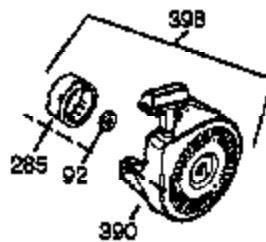

ILLUSTRATION SHOWS TYPICAL PARTS ONLY. ORDER BY PART NUMBER. PARTS NOT LISTED ARE SUPPLIED BY OEM.

VIEW 3 OF 4

Ref #	Part Number	Qty	Description
16	33454	1	Governor Lever
17	29916	1	Governor Lever Clamp
18	651028	1	Screw, Torx T-15, 8-32 x 3/8"
28	30322	1	Lock Nut, 8-32
30	36283A	1	Crankshaft
35	29826	1	Screw, 10-32 x 3/4"
36	29918	1	Lock Washer
37	29216	1	Lock Nut, 10-32
38	29642	1	Retaining Ring
69	35262A	1	* Cylinder Cover Gasket
70	35445A	1	Cylinder Cover (Incl. 71, 75 & 80)
75	35319	1	Oil Seal
86	650833	7	Screw, 1/4-20 x 1-3/16"
87	650832	1	Screw, 1/4-20 x 1-11/16"
89	32589	1	Flywheel Key
92	650880	1	Lock Washer
131A	650738	1	Screw, 1/4-20 x 5/8"
264A	650802	1	Screw, 1/4-20 x 5/8"
277A	651036	1	Screw, 5/16-18 x 3-31/32"
277	650729	1	Screw, 5/16-18 x 3-3/16"
278	36908	1	Spacer
280	36799A	1	Heat Shield
285	35985B	1	Starter Cup
290	30705	1	Fuel Line
292	26460	3	Fuel Line Clamp
296	34279B	1	Fuel Filter (Incl. 292)
308	35540	1	Fill Tube Clip
390	590704	1	Rewind Starter
416	34479A	1	Spark Arrestor Kit (Optional)
900	0	1	Rep. Engine 756310A, Order From 71-99 9
900	0		Rep. Short Block - None