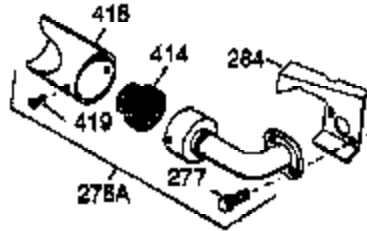

ILLUSTRATION SHOWS TYPICAL PARTS ONLY. ORDER BY PART NUMBER. PARTS NOT LISTED ARE SUPPLIED BY OEM.

VIEW 3 OF 4

Ref #	Part Number	Qty	Description
16	33454	1	Governor Lever
17	29916	1	Governor Lever Clamp
18	651028	1	Screw, Torx T-15, 8-32 x 3/8"
28	30322	1	Lock Nut, 8-32
30	36283A	1	Crankshaft
35	29826	1	Screw, 10-32 x 3/4"
36	29918	1	Lock Washer
37	29216	1	Lock Nut, 10-32
38	29642	1	Retaining Ring
69	35262A	1	* Cylinder Cover Gasket
70	35445A	1	Cylinder Cover (Incl. 71, 75 & 80)
75	35319	1	Oil Seal
86	650833	7	Screw, 1/4-20 x 1-3/16"
87	650832	1	Screw, 1/4-20 x 1-11/16"
89	32589	1	Flywheel Key
92	650880	1	Lock Washer
131A	650738	1	Screw, 1/4-20 x 5/8"
264A	650802	1	Screw, 1/4-20 x 5/8"
277A	651036	1	Screw, 5/16-18 x 3-31/32"
277	650729	1	Screw, 5/16-18 x 3-3/16"
278	36908	1	Spacer
280	36799A	1	Heat Shield
285	35985B	1	Starter Cup
290	30705	1	Fuel Line
292	26460	3	Fuel Line Clamp
296	34279B	1	Fuel Filter (Incl. 292)
308	35540	1	Fill Tube Clip
390	590704	1	Rewind Starter
416	34479A	1	Spark Arrestor Kit (Optional)
900	0	1	Rep. Engine 756310A, Order From 71-99 9
900	0		Rep. Short Block - None