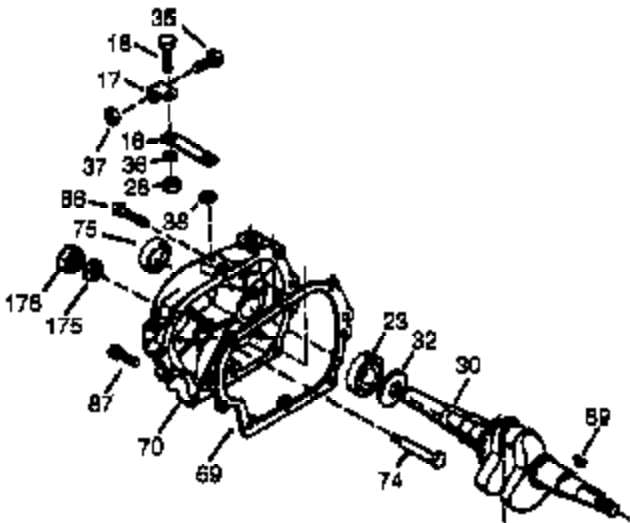

ILLUSTRATION SHOWS TYPICAL PARTS ONLY. ORDER BY PART NUMBER. PARTS NOT LISTED ARE SUPPLIED BY OEM.

VIEW 3 OF 4

Ref #	Part Number	Qty	Description
16	33454	1	Governor Lever
17	29916	1	Governor Lever Clamp
18	651028	1	Screw, Torx T-15, 8-32 x 3/8"
28	30322	1	Lock Nut, 8-32
30	36283A	1	Crankshaft
35	29826	1	Screw, 10-32 x 3/4"
36	29918	1	Lock Washer
37	29216	1	Lock Nut, 10-32
38	29642	1	Retaining Ring
69	35262A	1	* Cylinder Cover Gasket
70	35445A	1	Cylinder Cover (Incl. 71, 75 & 80)
75	35319	1	Oil Seal
86	650833	7	Screw, 1/4-20 x 1-3/16"
87	650832	1	Screw, 1/4-20 x 1-11/16"
89	32589	1	Flywheel Key
92	650880	1	Lock Washer
131A	650738	1	Screw, 1/4-20 x 5/8"
264A	650802	1	Screw, 1/4-20 x 5/8"
277A	651036	1	Screw, 5/16-18 x 3-31/32"
277	650729	1	Screw, 5/16-18 x 3-3/16"
278	36908	1	Spacer
280	36799A	1	Heat Shield
285	35985B	1	Starter Cup
290	30705	1	Fuel Line
292	26460	3	Fuel Line Clamp
296	34279B	1	Fuel Filter (Incl. 292)
308	35540	1	Fill Tube Clip
390	590704	1	Rewind Starter
416	34479A	1	Spark Arrestor Kit (Optional)
900	0	1	Rep. Engine 756310A, Order From 71-99 9
900	0		Rep. Short Block - None