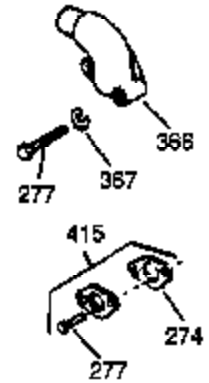

ILLUSTRATION SHOWS TYPICAL PARTS ONLY. ORDER BY PART NUMBER. PARTS NOT LISTED ARE SUPPLIED BY OEM.

VIEW 3 OF 4

Ref #	Part Number	Qty	Description
16	33454	1	Governor Lever
17	29916	1	Governor Lever Clamp
18	651028	1	Screw, Torx T-15, 8-32 x 3/8"
28	30322	1	Lock Nut, 8-32
30	36283A	1	Crankshaft
35	29826	1	Screw, 10-32 x 3/4"
36	29918	1	Lock Washer
37	29216	1	Lock Nut, 10-32
38	29642	1	Retaining Ring
69	35262A	1	* Cylinder Cover Gasket
70	35445A	1	Cylinder Cover (Incl. 71, 75 & 80)
75	35319	1	Oil Seal
86	650833	7	Screw, 1/4-20 x 1-3/16"
87	650832	1	Screw, 1/4-20 x 1-11/16"
89	32589	1	Flywheel Key
92	650880	1	Lock Washer
131A	650738	1	Screw, 1/4-20 x 5/8"
264A	650802	1	Screw, 1/4-20 x 5/8"
277A	651036	1	Screw, 5/16-18 x 3-31/32"
277	650729	1	Screw, 5/16-18 x 3-3/16"
278	36908	1	Spacer
280	36799A	1	Heat Shield
285	35985B	1	Starter Cup
290	30705	1	Fuel Line
292	26460	3	Fuel Line Clamp
296	34279B	1	Fuel Filter (Incl. 292)
308	35540	1	Fill Tube Clip
390	590704	1	Rewind Starter
416	34479A	1	Spark Arrestor Kit (Optional)
900	0	1	Rep. Engine 756310A, Order From 71-99 9
900	0		Rep. Short Block - None