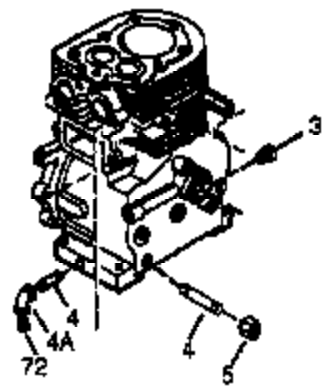

ILLUSTRATION SHOWS TYPICAL PARTS ONLY. ORDER BY PART NUMBER. PARTS NOT LISTED ARE SUPPLIED BY OEM.

VIEW 2 OF 4

Ref #	Part Number	Qty	Description
	1 35385	1	Cylinder (Incl. 2 & 20)
	2 27652	2	Dowel Pin
	4 32678	1	Oil Drain Extension
	5 30969	1	Extension Cap
	72 27642	1	Oil Drain Plug
131A	650738	1	Screw, 1/4-20 x 5/8"
169	27896A	2	* Valve Cover Gasket
170	28423	1	Breather Body
171	28424	1	Breather Element
172	28425	1	Valve Cover
174	650128	2	Screw, 10-24 x 1/2"
178	29752	4	Nut & Lock Washer, 1/4-28
207	33878	1	Throttle Link
239	27272A	1	* Air Cleaner Gasket
240	33266	1	Air Cleaner Body
242	33267	1	Air Cleaner Bracket
243	28820	2	Screw, 10-32 x 1/2"
245	33268	1	Air Cleaner Filter
245A	35881	1	Air Cleaner Filter
250	33269A	1	Air Cleaner Cover
251	650513	1	Wing Nut, 1/4-20
275	34185B	1	Muffler
276	31588	1	Locking Plate
277	650729	1	Screw, 5/16-18 x 3-3/16"
277A	651036	1	Screw, 5/16-18 x 3-31/32"
278	36908	1	Spacer
280	36799A	1	Heat Shield
290	30705	1	Fuel Line
292	26460	3	Fuel Line Clamp
308	35540	1	Fill Tube Clip
380	632689	1	Carburetor (Incl. 184)
900	0	1	Rep. Engine 756310A, Order From 71-99 9
900	0		Rep. Short Block - None