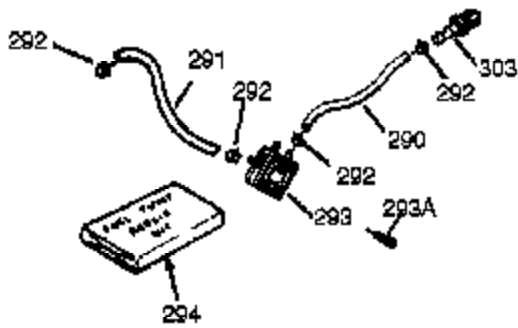

Ref #	Part Number	Qty	Description
308	35540	1	Fill Tube Clip
310	36205	1	Dipstick
325	29443	1	Wire Clip
327	35392	1	Starter Plug
342	650273	2	Screw, 5/16-18 x 17/32"
370G	35274	1	Oil Instruction Decal
370J	35703	1	Throttle Decal
380	640260A	1	Carburetor (Incl. 184 & 212A)
390	590746	1	Rewind Starter (NOTE: This engine could have been built with 590704 starter.)
400	36450C	1	* Gasket Set (Incl. items marked PK in notes)
420	730225A	1	SAE 30 4-Cycle Engine Oil (Quart)