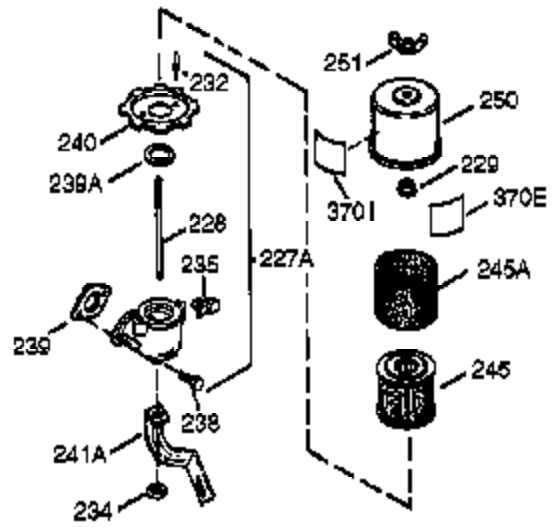

Ref #	Part Number	Qty	Description
308	35540	1	Fill Tube Clip
310	36205	1	Dipstick
325	29443	1	Wire Clip
327	35392	1	Starter Plug
342	650273	2	Screw, 5/16-18 x 17/32"
370G	35274	1	Oil Instruction Decal
370J	35703	1	Throttle Decal
380	640260A	1	Carburetor (Incl. 184 & 212A)
390	590746	1	Rewind Starter (NOTE: This engine could have been built with 590704 starter.)
400	36450C	1	* Gasket Set (Incl. items marked PK in notes)
420	730225A	1	SAE 30 4-Cycle Engine Oil (Quart)