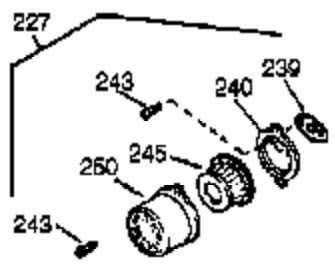

Ref #	Part Number	Qty	Description
308	35540	1	Fill Tube Clip
310	36205	1	Dipstick
325	29443	1	Wire Clip
327	35392	1	Starter Plug
342	650273	2	Screw, 5/16-18 x 17/32"
370G	35274	1	Oil Instruction Decal
370J	35703	1	Throttle Decal
380	640260A	1	Carburetor (Incl. 184 & 212A)
390	590746	1	Rewind Starter (NOTE: This engine could have been built with 590704 starter.)
400	36450C	1	* Gasket Set (Incl. items marked PK in notes)
420	730225A	1	SAE 30 4-Cycle Engine Oil (Quart)