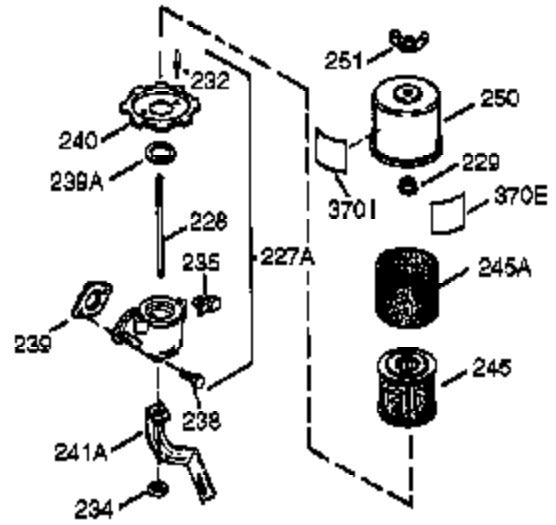

Ref #	Part Number	Qty	Description
308	35540	1	Fill Tube Clip
310	36205	1	Dipstick
325	29443	1	Wire Clip
342	650273	2	Screw, 5/16-18 x 17/32"
370	35532	1	Name Decal
370K	36695	1	Starter Decal
370G	35274	1	Oil Instruction Decal
370J	35703	1	Throttle Decal
380	640260A	1	Carburetor (Incl. 184 & 212A)
390	590746	1	Rewind Starter (NOTE: This engine could have been built with 590704 starter.)
400	36450C	1	* Gasket Set (Incl. items marked PK in notes)
420	730225A	1	SAE 30 4-Cycle Engine Oil (Quart)