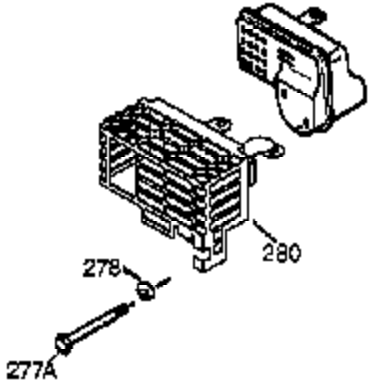

OPTIONAL
STARTER MUFF KIT

OPTIONAL
SPARK ARRESTOR KIT