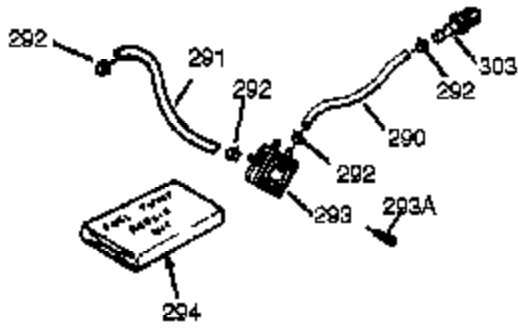

Ref #	Part Number	Qty	Description
308	35540	1	Fill Tube Clip
310	36205	1	Dipstick
325	29443	1	Wire Clip
342	650273	2	Screw, 5/16-18 x 17/32"
370	35532	1	Name Decal
370K	36695	1	Starter Decal
370G	35274	1	Oil Instruction Decal
370J	35703	1	Throttle Decal
380	640260A	1	Carburetor (Incl. 184 & 212A)
390	590746	1	Rewind Starter (NOTE: This engine could have been built with 590704 starter.)
400	36450C	1	* Gasket Set (Incl. items marked PK in notes)
420	730225A	1	SAE 30 4-Cycle Engine Oil (Quart)