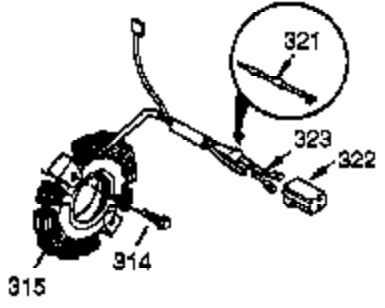

OPTIONAL
STARTER MUFF KIT

OPTIONAL
SPARK ARRESTOR KIT