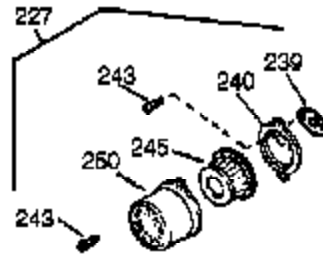

Ref #	Part Number	Qty	Description
308	35540	1	Fill Tube Clip
310	36205	1	Dipstick
325	29443	1	Wire Clip
342	650273	2	Screw, 5/16-18 x 17/32"
370	35532	1	Name Decal
370K	36695	1	Starter Decal
370G	35274	1	Oil Instruction Decal
370J	35703	1	Throttle Decal
380	640260A	1	Carburetor (Incl. 184 & 212A)
390	590746	1	Rewind Starter (NOTE: This engine could have been built with 590704 starter.)
400	36450C	1	* Gasket Set (Incl. items marked PK in notes)
420	730225A	1	SAE 30 4-Cycle Engine Oil (Quart)