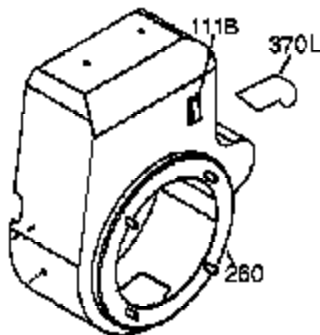

Ref #	Part Number	Qty	Description
308	35540	1	Fill Tube Clip
310	36205	1	Dipstick
325	29443	1	Wire Clip
342	650273	2	Screw, 5/16-18 x 17/32"
370	35532	1	Name Decal
370K	36695	1	Starter Decal
370G	35274	1	Oil Instruction Decal
370J	35703	1	Throttle Decal
380	640260A	1	Carburetor (Incl. 184 & 212A)
390	590746	1	Rewind Starter (NOTE: This engine could have been built with 590704 starter.)
400	36450C	1	* Gasket Set (Incl. items marked PK in notes)
420	730225A	1	SAE 30 4-Cycle Engine Oil (Quart)