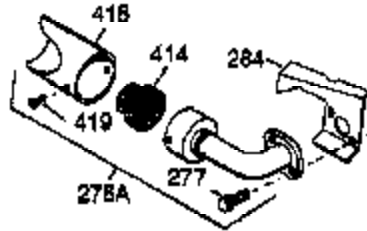

ILLUSTRATION SHOWS TYPICAL PARTS ONLY. ORDER BY PART NUMBER. PARTS NOT LISTED ARE SUPPLIED BY OEM.

VIEW 3 OF 4

Ref #	Part Number	Qty	Description
16	33454	1	Governor Lever
17	29916	1	Governor Lever Clamp
18	651028	1	Screw, Torx T-15, 8-32 x 3/8"
28	30322	1	Lock Nut, 8-32
30	36283A	1	Crankshaft
35	29826	1	Screw, 10-32 x 3/4"
36	29918	1	Lock Washer
37	29216	1	Lock Nut, 10-32
38	29642	1	Retaining Ring
69	35262A	1	* Cylinder Cover Gasket
70	35445A	1	Cylinder Cover (Incl. 71, 75 & 80)
75	35319	1	Oil Seal
86	650833	7	Screw, 1/4-20 x 1-3/16"
87	650832	1	Screw, 1/4-20 x 1-11/16"
89	32589	1	Flywheel Key
92	650880	1	Lock Washer
130B	651031	1	Screw, 1/4-20 x 5/8"
173A	32446	2	Breather Tube Grommet
264A	650802	1	Screw, 1/4-20 x 5/8"
277	650729	1	Screw, 5/16-18 x 3-3/16"
277A	651036	1	Screw, 5/16-18 x 3-31/32"
278	36908	1	Spacer
280	36799A	1	Heat Shield
285	35985B	1	Starter Cup
290	30705	1	Fuel Line
292	26460	3	Fuel Line Clamp
296	34279B	1	Fuel Filter (Incl. 292)
308	35540	1	Fill Tube Clip
390	590746	1	Rewind Starter (Note: This engine could have been built with 590704 starter.)
416	34479A	1	Spark Arrestor Kit (Optional)
900	0	1	Replacement engine 756333A, order from 71-999
900	0	1	Replacement short block 756327A, order from 71-999