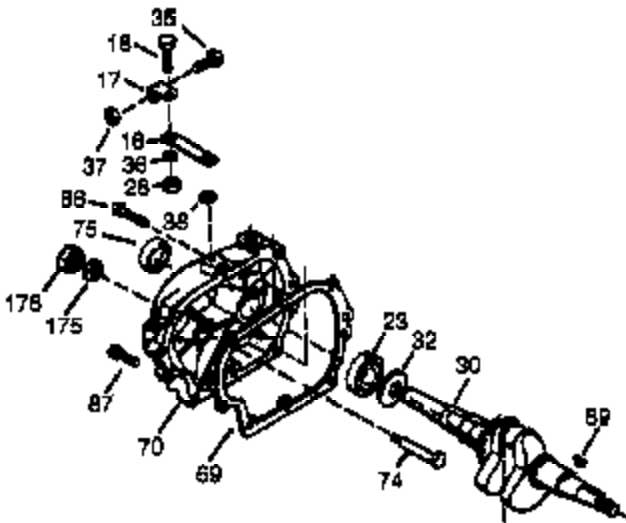

ILLUSTRATION SHOWS TYPICAL PARTS ONLY. ORDER BY PART NUMBER. PARTS NOT LISTED ARE SUPPLIED BY OEM.

VIEW 3 OF 4

Ref #	Part Number	Qty	Description
16	33454	1	Governor Lever
17	29916	1	Governor Lever Clamp
18	651028	1	Screw, Torx T-15, 8-32 x 3/8"
28	30322	1	Lock Nut, 8-32
30	36283A	1	Crankshaft
35	29826	1	Screw, 10-32 x 3/4"
36	29918	1	Lock Washer
37	29216	1	Lock Nut, 10-32
38	29642	1	Retaining Ring
69	35262A	1	* Cylinder Cover Gasket
70	35445A	1	Cylinder Cover (Incl. 71, 75 & 80)
75	35319	1	Oil Seal
86	650833	7	Screw, 1/4-20 x 1-3/16"
87	650832	1	Screw, 1/4-20 x 1-11/16"
89	32589	1	Flywheel Key
92	650880	1	Lock Washer
130B	651031	1	Screw, 1/4-20 x 5/8"
173A	32446	2	Breather Tube Grommet
264A	650802	1	Screw, 1/4-20 x 5/8"
277	650729	1	Screw, 5/16-18 x 3-3/16"
277A	651036	1	Screw, 5/16-18 x 3-31/32"
278	36908	1	Spacer
280	36799A	1	Heat Shield
285	35985B	1	Starter Cup
290	30705	1	Fuel Line
292	26460	3	Fuel Line Clamp
296	34279B	1	Fuel Filter (Incl. 292)
308	35540	1	Fill Tube Clip
390	590746	1	Rewind Starter (Note: This engine could have been built with 590704 starter.)
416	34479A	1	Spark Arrestor Kit (Optional)
900	0	1	Replacement engine 756333A, order from 71-999
900	0	1	Replacement short block 756327A, order from 71-999