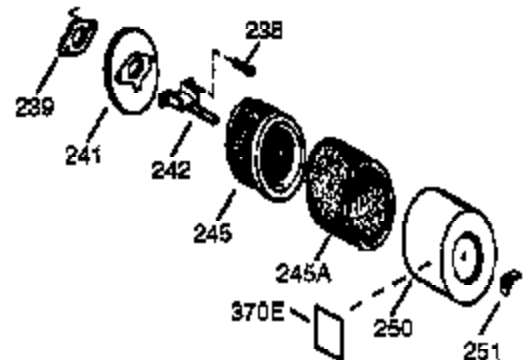

Ref #	Part Number	Qty	Description
390	590746	1	Rewind Starter (Note: This engine could have been built with 590704 starter.)
400	36450	1	* Gasket Set (Incl. items marked PK in notes) Incl. part #'s 27272A (1), 27896A (2), 27915A (1), 29673 (1), 33263 (1), 33629 (1), 34698A (1), 35262 (1), 36448 (1)
900	0	1	Replacement engine 756333A, order from 71-999
900	0	1	Replacement short block 756327A, order from 71-999

ILLUSTRATION SHOWS TYPICAL PARTS ONLY. ORDER BY PART NUMBER. PARTS NOT LISTED ARE SUPPLIED BY OEM.

VIEW 2 OF 4