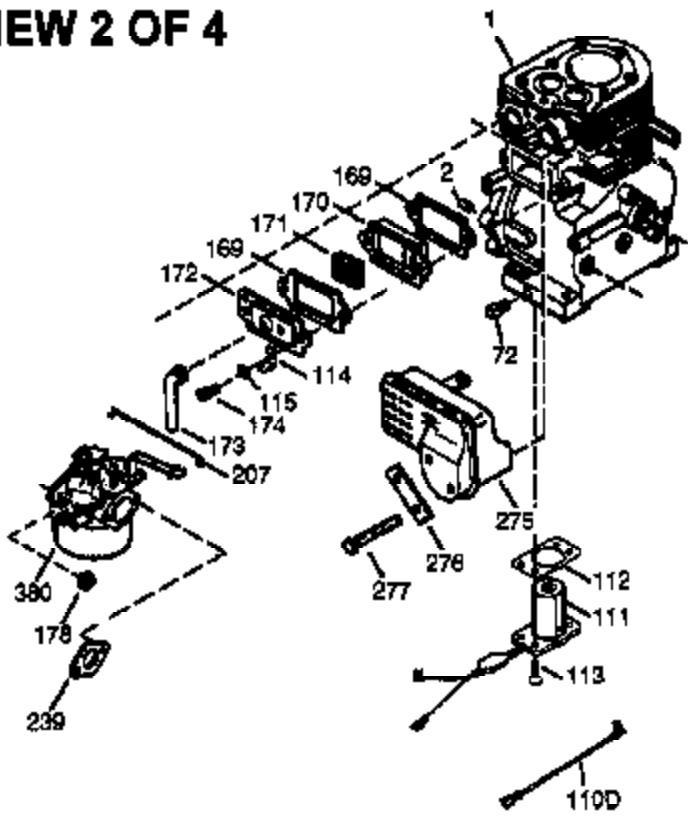

Ref #	Part Number	Qty	Description
390	590746	1	Rewind Starter (Note: This engine could have been built with 590704 starter.)
400	36450	1	* Gasket Set (Incl. items marked PK in notes) Incl. part #'s 27272A (1), 27896A (2), 27915A (1), 29673 (1), 33263 (1), 33629 (1), 34698A (1), 35262 (1), 36448 (1)
900	0	1	Replacement engine 756333A, order from 71-999
900	0	1	Replacement short block 756327A, order from 71-999

ILLUSTRATION SHOWS TYPICAL PARTS ONLY. ORDER BY PART NUMBER. PARTS NOT LISTED ARE SUPPLIED BY OEM.

VIEW 2 OF 4