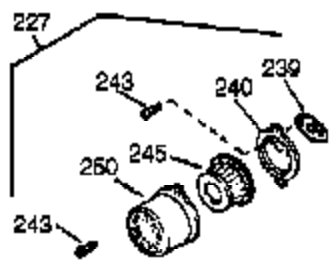

OPTIONAL
QUIET MUFFLER