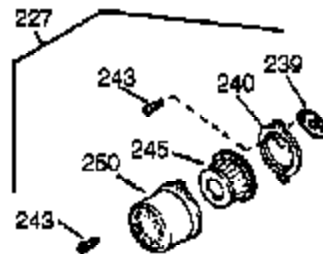

Ref #	Part Number	Qty	Description
325	29443	1	Wire Clip
327	35392	1	Starter Plug
342	30063	1	Screw, T-30, 1/4-20 x 1/2"
370J	35703	1	Throttle Decal
370G	35274	1	Oil Instruction Decal
380	640260A	1	Carburetor (Incl. 184)
390	590746	1	Rewind Starter (Note: This engine could have been built with 590704 starter.)
400	36450C	1	* Gasket Set (Incl. items marked PK in notes)
417	650696	2	Screw, 5/16-18 x 2-45/64" (Optional)
900	756333C	1	Replacement Engine, order from 71-999
900	756327C	1	Replacement SB, order from 71-999