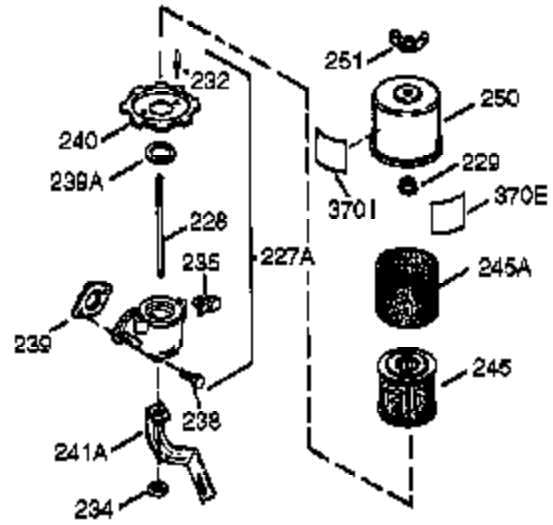

Ref #	Part Number	Qty	Description
325	29443	1	Wire Clip
327	35392	1	Starter Plug
342	30063	1	Screw, T-30, 1/4-20 x 1/2"
370J	35703	1	Throttle Decal
370G	35274	1	Oil Instruction Decal
380	640260A	1	Carburetor (Incl. 184)
390	590746	1	Rewind Starter (Note: This engine could have been built with 590704 starter.)
400	36450C	1	* Gasket Set (Incl. items marked PK in notes)
417	650696	2	Screw, 5/16-18 x 2-45/64" (Optional)
900	756333C	1	Replacement Engine, order from 71-999
900	756327C	1	Replacement SB, order from 71-999