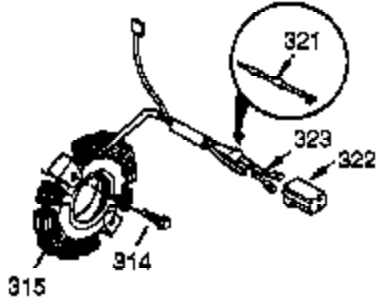

OPTIONAL
STARTER MUFF KIT

OPTIONAL
SPARK ARRESTOR KIT