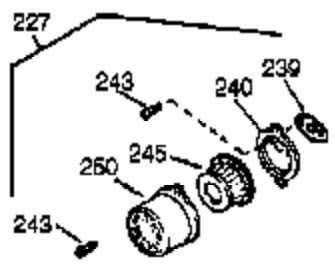

Ref #	Part Number	Qty	Description
325	29443	1	Wire Clip
327	35392	1	Starter Plug
342	30063	1	Screw, T-30, 1/4-20 x 1/2"
370J	35703	1	Throttle Decal
370G	35274	1	Oil Instruction Decal
380	640260A	1	Carburetor (Incl. 184)
390	590746	1	Rewind Starter (Note: This engine could have been built with 590704 starter.)
400	36450C	1	* Gasket Set (Incl. items marked PK in notes)
417	650696	2	Screw, 5/16-18 x 2-45/64" (Optional)
900	756333C	1	Replacement Engine, order from 71-999
900	756327C	1	Replacement SB, order from 71-999

OPTIONAL
QUIET MUFFLER