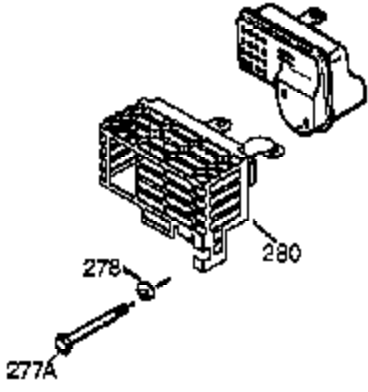

OPTIONAL
STARTER MUFF KIT