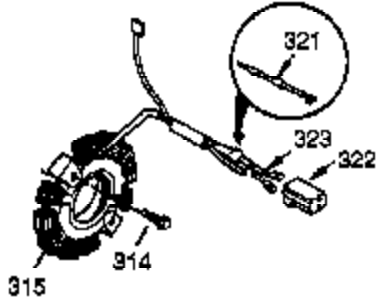

OPTIONAL
STARTER MUFF KIT