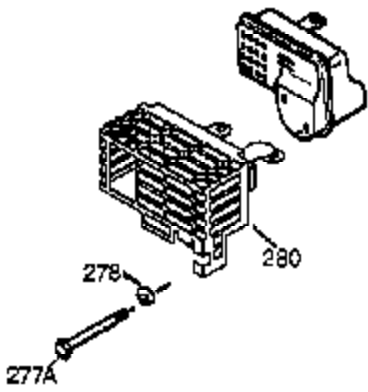

OPTIONAL
STARTER MUFF KIT

OPTIONAL
SPARK ARRESTOR KIT