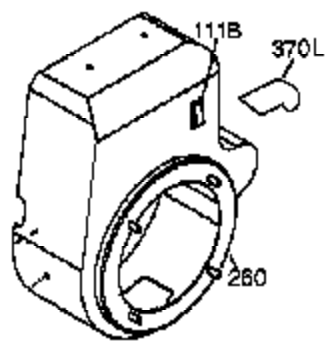

Ref #	Part Number	Qty	Description
325	29443	1	Wire Clip
327	35392	1	Starter Plug
342	30063	1	Screw, T-30, 1/4-20 x 1/2"
370J	35703	1	Throttle Decal
370G	35274	1	Oil Instruction Decal
380	640260A	1	Carburetor (Incl. 184)
390	590746	1	Rewind Starter (Note: This engine could have been built with 590704 starter.)
400	36450C	1	* Gasket Set (Incl. items marked PK in notes)
417	650696	2	Screw, 5/16-18 x 2-45/64" (Optional)
900	756333C	1	Replacement Engine, order from 71-999
900	756327C	1	Replacement SB, order from 71-999