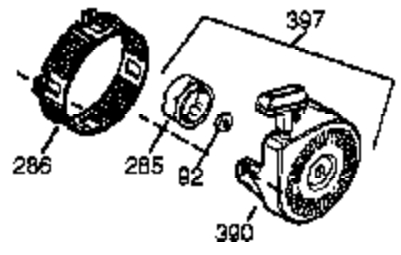

Ref #	Part Number	Qty	Description
325	29443	1	Wire Clip
327	35392	1	Starter Plug
342	30063	1	Screw, T-30, 1/4-20 x 1/2"
370J	35703	1	Throttle Decal
370G	35274	1	Oil Instruction Decal
380	640260A	1	Carburetor (Incl. 184)
390	590746	1	Rewind Starter (Note: This engine could have been built with 590704 starter.)
400	36450C	1	* Gasket Set (Incl. items marked PK in notes)
417	650696	2	Screw, 5/16-18 x 2-45/64" (Optional)
900	756333C	1	Replacement Engine, order from 71-999
900	756327C	1	Replacement SB, order from 71-999