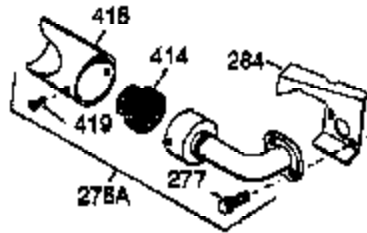

ILLUSTRATION SHOWS TYPICAL PARTS ONLY. ORDER BY PART NUMBER. PARTS NOT LISTED ARE SUPPLIED BY OEM.

VIEW 3 OF 4

Ref #	Part Number	Qty	Description
16	33454	1	Governor Lever
17	29916	1	Governor Lever Clamp
18	651028	1	Screw, Torx T-15, 8-32 x 3/8"
28	30322	1	Lock Nut, 8-32
30	36283A	1	Crankshaft
35	29826	1	Screw, 10-32 x 3/4"
36	29918	1	Lock Washer
37	29216	1	Lock Nut, 10-32
38	29642	1	Retaining Ring
69	35262A	1	* Cylinder Cover Gasket
70	35376	1	Cylinder Cover (Incl. 71, 75 & 80)
75	35319	1	Oil Seal
86	650833	7	Screw, 1/4-20 x 1-3/16"
87	650832	1	Screw, 1/4-20 x 1-11/16"
89	32589	1	Flywheel Key
92	650880	1	Lock Washer
130B	650273	2	Screw, 5/16-18 x 5/8"
173A	32446	2	Breather Tube Grommet
264A	650802	1	Screw, 1/4-20 x 5/8"
277	650729	2	Screw, 5/16-18 x 3-3/16"
285	35985B	1	Starter Cup
290	30962	1	Fuel Line
292	26460	2	Fuel Line Clamp
298	650665	2	Screw, 1/4-15 x 3/4"
300	34186A	1	Fuel Tank (Incl. 292 & 301)
301	36246	1	Fuel Cap
308	35540	1	Fill Tube Clip
339	35880	2	Spacer
340A	34259	1	Fuel Tank Bracket
341A	34258A	1	Fuel Tank Bracket
390	590746	1	Rewind Starter (Note: This engine could have been built with 590704 starter.)
416	34479A	1	Spark Arrestor Kit (Incl. 417)
417	650696	2	Screw, 5/16-18 x 2-3/4"
900	0	1	Replacement Engine 756332, Order From 71-999
900	0	1	Replacement Short Block 756331A, Order From 71-999