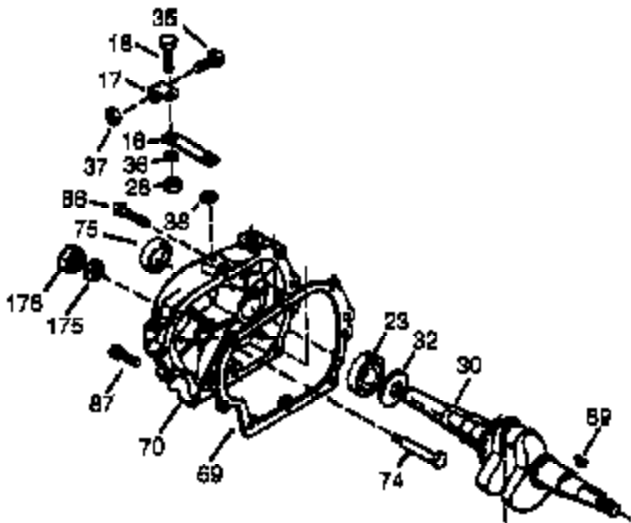

ILLUSTRATION SHOWS TYPICAL PARTS ONLY. ORDER BY PART NUMBER. PARTS NOT LISTED ARE SUPPLIED BY OEM.

VIEW 3 OF 4

Ref #	Part Number	Qty	Description
16	33454	1	Governor Lever
17	29916	1	Governor Lever Clamp
18	651028	1	Screw, Torx T-15, 8-32 x 3/8"
28	30322	1	Lock Nut, 8-32
30	36283A	1	Crankshaft
35	29826	1	Screw, 10-32 x 3/4"
36	29918	1	Lock Washer
37	29216	1	Lock Nut, 10-32
38	29642	1	Retaining Ring
69	35262A	1	* Cylinder Cover Gasket
70	35376	1	Cylinder Cover (Incl. 71, 75 & 80)
75	35319	1	Oil Seal
86	650833	7	Screw, 1/4-20 x 1-3/16"
87	650832	1	Screw, 1/4-20 x 1-11/16"
89	32589	1	Flywheel Key
92	650880	1	Lock Washer
130B	650273	2	Screw, 5/16-18 x 5/8"
173A	32446	2	Breather Tube Grommet
264A	650802	1	Screw, 1/4-20 x 5/8"
277	650729	2	Screw, 5/16-18 x 3-3/16"
285	35985B	1	Starter Cup
290	30962	1	Fuel Line
292	26460	2	Fuel Line Clamp
298	650665	2	Screw, 1/4-15 x 3/4"
300	34186A	1	Fuel Tank (Incl. 292 & 301)
301	36246	1	Fuel Cap
308	35540	1	Fill Tube Clip
339	35880	2	Spacer
340A	34259	1	Fuel Tank Bracket
341A	34258A	1	Fuel Tank Bracket
390	590746	1	Rewind Starter (Note: This engine could have been built with 590704 starter.)
416	34479A	1	Spark Arrestor Kit (Incl. 417)
417	650696	2	Screw, 5/16-18 x 2-3/4"
900	0	1	Replacement Engine 756332, Order From 71-999
900	0	1	Replacement Short Block 756331A, Order From 71-999