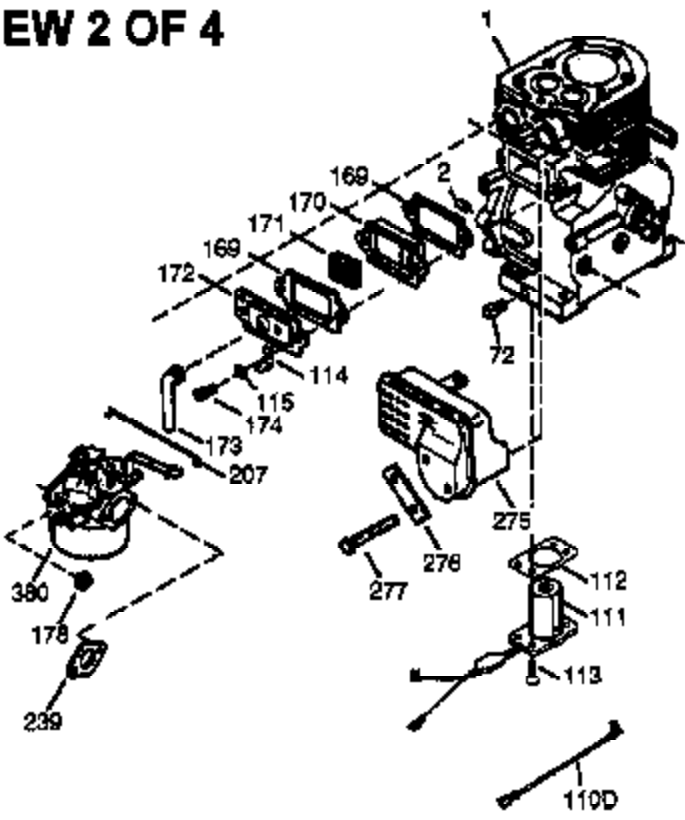

Ref #	Part Number	Qty	Description
380	640112	1	Carburetor (Incl. 184)
390	590746	1	Rewind Starter (Note: This engine could have been built with 590704 starter.)
400	36450B	1	* Gasket Set (Incl. items marked PK in notes) Incl. part #'s 27272A (1), 27896A (2), 27915A (1), 29673 (1), 33263 (1), 33629 (1), 34698A (1), 35262A (1), 35317 (1), 36448 (1)
417	650696	2	Screw, 5/16-18 x 2-3/4"
900	0	1	Replacement Engine 756332, Order From 71-999
900	0	1	Replacement Short Block 756331A, Order From 71-999

ILLUSTRATION SHOWS TYPICAL PARTS ONLY. ORDER BY PART NUMBER. PARTS NOT LISTED ARE SUPPLIED BY OEM.

VIEW 2 OF 4