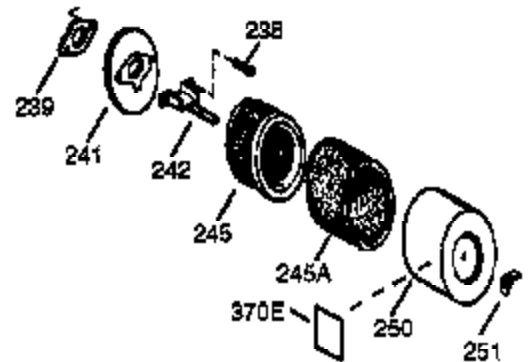

Ref #	Part Number	Qty	Description
380	640112	1	Carburetor (Incl. 184)
390	590746	1	Rewind Starter (Note: This engine could have been built with 590704 starter.)
400	36450B	1	* Gasket Set (Incl. items marked PK in notes) Incl. part #'s 27272A (1), 27896A (2), 27915A (1), 29673 (1), 33263 (1), 33629 (1), 34698A (1), 35262A (1), 35317 (1), 36448 (1)
417	650696	2	Screw, 5/16-18 x 2-3/4"
900	0	1	Replacement Engine 756332, Order From 71-999
900	0	1	Replacement Short Block 756331A, Order From 71-999

ILLUSTRATION SHOWS TYPICAL PARTS ONLY. ORDER BY PART NUMBER. PARTS NOT LISTED ARE SUPPLIED BY OEM.

VIEW 2 OF 4