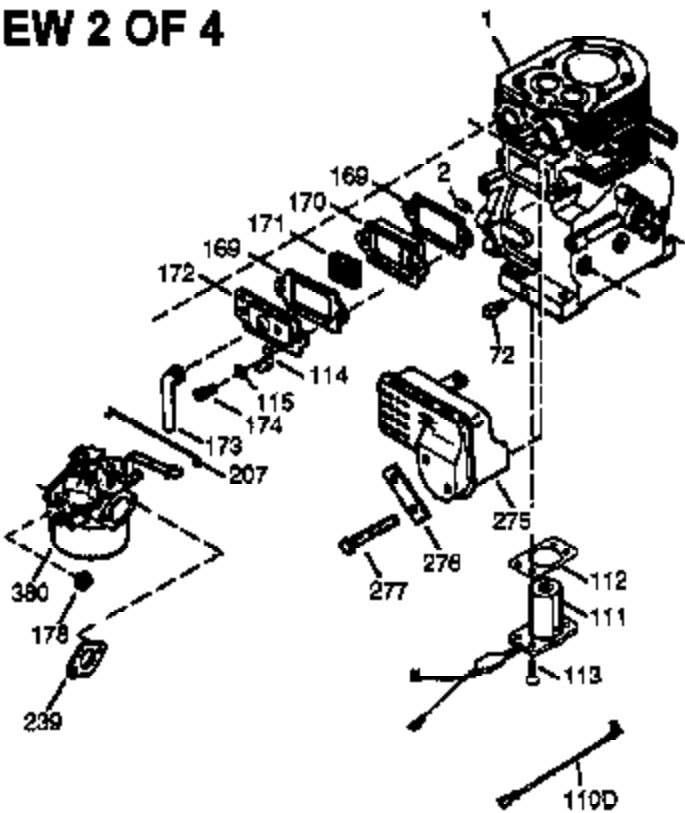

ILLUSTRATION SHOWS TYPICAL PARTS ONLY. ORDER BY PART NUMBER. PARTS NOT LISTED ARE SUPPLIED BY OEM.

VIEW 2 OF 4

Ref #	Part Number	Qty	Description
1	35385	1	Cylinder (Incl. 2, 20, 72 & 72A)
2	27652	2	Dowel Pin
4	0	1	Oil Drain Extension (Purchase Locally)
5	30969	1	Extension Cap
72	27642	2	Oil Drain
169	27896A	2	* Valve Cover Gasket
170	28423	1	Breather Body
171	28424	1	Breather Element
172	28425	1	Valve Cover
174	650128	2	Screw, 10-24 x 1/2"
178	29752	4	Nut & Lock Washer, 1/4-28
207	37448	1	Throttle Link
239	27272A	1	* Air Cleaner Gasket
240	37104	1	Air Cleaner Body
242	33267	1	Air Cleaner Bracket
243	28820	2	Screw, 10-32 x 1/2"
245A	35881	1	Air Cleaner Filter
245	33268	1	Air Cleaner Filter
250	33269A	1	Air Cleaner Cover
251	37444	1	Wing Nut, 1/4-20
275	34185B	1	Muffler
276	31588	1	Locking Plate
277	650729	2	Screw, 5/16-18 x 3-3/16"
291	30962	1	Fuel Line
292	26460	2	Fuel Line Clamp
308	35540	1	Fill Tube Clip
380	640260A	1	Carburetor (Incl. 184 & 212A)
417	650696	2	Screw, 5/16-18 x 2-45/64"
900	0	1	Replacement Engine 756332A, Order from 71-999
900	0	1	Replacement Short Block 756331B, order From 71-999