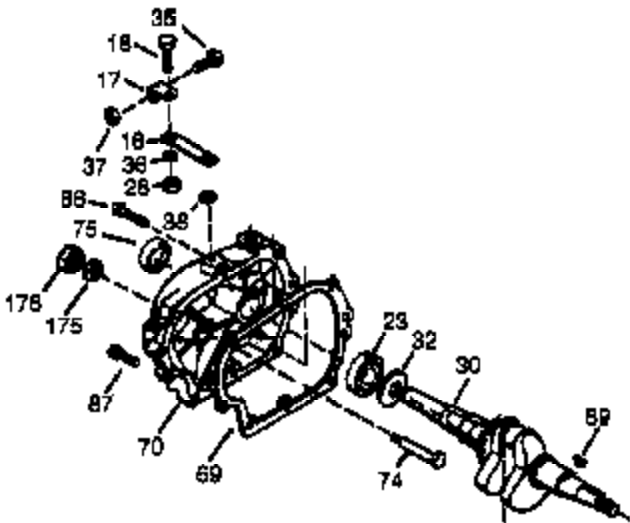

ILLUSTRATION SHOWS TYPICAL PARTS ONLY. ORDER BY PART NUMBER. PARTS NOT LISTED ARE SUPPLIED BY OEM.

VIEW 3 OF 4

Ref #	Part Number	Qty	Description
16	37255A	1	Governor Lever (Incl. 212A)
17	29916	1	Governor Lever Clamp
18	651028	1	Screw, Torx T-15, 8-32 x 3/8"
28	30322	1	Lock Nut, 8-32
30	36283A	1	Crankshaft
35	29826	1	Screw, 10-32 x 3/4"
36	29918	1	Lock Washer
37	29216	1	Lock Nut, 10-32
38	29642	1	Retaining Ring
69	37342	1	* Cylinder Cover Gasket
70	35376A	1	Cylinder Cover (Incl. 71, 75 & 80)
75	35319	1	Oil Seal
86	650833	7	Screw, 1/4-20 x 1-3/16"
87	650832	1	Screw, 1/4-20 x 1-11/16"
89	32589	1	Flywheel Key
92	650880	1	Lock Washer
130B	650273	2	Screw, 5/16-18 x 5/8"
264A	650802	1	Screw, 1/4-20 x 5/8"
277	650729	2	Screw, 5/16-18 x 3-3/16"
285	35985B	1	Starter Cup
291	30962	1	Fuel Line
292	26460	2	Fuel Line Clamp
298	650665	2	Screw, 1/4-15 x 3/4"
300	34186A	1	Fuel Tank (Incl. 292 & 301)
301	36246	1	Fuel Cap
308	35540	1	Fill Tube Clip
339	35880	2	Spacer
340A	34259	1	Fuel Tank Bracket
341A	34258A	1	Fuel Tank Bracket
390	590746	1	Rewind Starter (Note: This engine could have been built with 590704 starter.)
416	34479A	1	Spark Arrestor Kit (Incl. 417)
417	650696	2	Screw, 5/16-18 x 2-45/64"
900	0	1	Replacement Engine 756332A, Order from 71-999
900	0	1	Replacement Short Block 756331B, order From 71-999