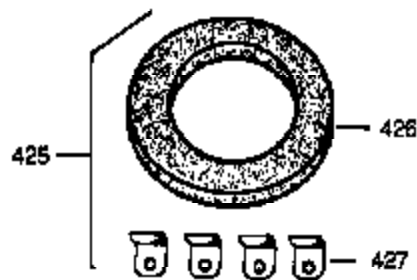

ILLUSTRATION SHOWS TYPICAL PARTS ONLY. ORDER BY PART NUMBER. PARTS NOT LISTED ARE SUPPLIED BY OEM.

VIEW 3 OF 4

Ref #	Part Number	Qty	Description
16	37255A	1	Governor Lever (Incl. 212A)
17	29916	1	Governor Lever Clamp
18	651028	1	Screw, Torx T-15, 8-32 x 3/8"
28	30322	1	Lock Nut, 8-32
30	36283A	1	Crankshaft
35	29826	1	Screw, 10-32 x 3/4"
36	29918	1	Lock Washer
37	29216	1	Lock Nut, 10-32
38	29642	1	Retaining Ring
69	37342	1	* Cylinder Cover Gasket
70	35376A	1	Cylinder Cover (Incl. 71, 75 & 80)
75	35319	1	Oil Seal
86	650833	7	Screw, 1/4-20 x 1-3/16"
87	650832	1	Screw, 1/4-20 x 1-11/16"
89	32589	1	Flywheel Key
92	650880	1	Lock Washer
130B	650273	2	Screw, 5/16-18 x 5/8"
264A	650802	1	Screw, 1/4-20 x 5/8"
277	650729	2	Screw, 5/16-18 x 3-3/16"
285	35985B	1	Starter Cup
291	30962	1	Fuel Line
292	26460	2	Fuel Line Clamp
298	650665	2	Screw, 1/4-15 x 3/4"
300	34186A	1	Fuel Tank (Incl. 292 & 301)
301	36246	1	Fuel Cap
308	35540	1	Fill Tube Clip
339	35880	2	Spacer
340A	34259	1	Fuel Tank Bracket
341A	34258A	1	Fuel Tank Bracket
390	590746	1	Rewind Starter (Note: This engine could have been built with 590704 starter.)
416	34479A	1	Spark Arrestor Kit (Incl. 417)
417	650696	2	Screw, 5/16-18 x 2-45/64"
900	0	1	Replacement Engine 756332A, Order from 71-999
900	0	1	Replacement Short Block 756331B, order From 71-999

ILLUSTRATION SHOWS TYPICAL PARTS ONLY. ORDER BY PART NUMBER. PARTS NOT LISTED ARE SUPPLIED BY OEM.

VIEW 4 OF 4

STD. POINT

OPTIONAL
DEBRIS SCREEN KIT

OPTIONAL
STARTER MUFF KIT

OPTIONAL
SPARK ARRESTOR KIT

OPTIONAL
QUIET MUFFLER