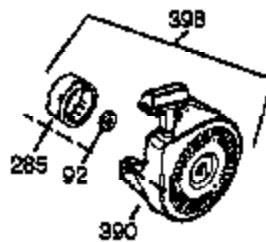

ILLUSTRATION SHOWS TYPICAL PARTS ONLY. ORDER BY PART NUMBER. PARTS NOT LISTED ARE SUPPLIED BY OEM.

VIEW 3 OF 4

Ref #	Part Number	Qty	Description
16	37255A	1	Governor Lever (Incl. 212A)
17	29916	1	Governor Lever Clamp
18	651028	1	Screw, Torx T-15, 8-32 x 3/8"
28	30322	1	Lock Nut, 8-32
30	36283A	1	Crankshaft
35	29826	1	Screw, 10-32 x 3/4"
36	29918	1	Lock Washer
37	29216	1	Lock Nut, 10-32
38	29642	1	Retaining Ring
69	37342	1	* Cylinder Cover Gasket
70	35376A	1	Cylinder Cover (Incl. 71, 75 & 80)
75	35319	1	Oil Seal
86	650833	7	Screw, 1/4-20 x 1-3/16"
87	650832	1	Screw, 1/4-20 x 1-11/16"
89	32589	1	Flywheel Key
92	650880	1	Lock Washer
130B	650273	2	Screw, 5/16-18 x 5/8"
264A	650802	1	Screw, 1/4-20 x 5/8"
277	650729	2	Screw, 5/16-18 x 3-3/16"
285	35985B	1	Starter Cup
291	30962	1	Fuel Line
292	26460	2	Fuel Line Clamp
298	650665	2	Screw, 1/4-15 x 3/4"
300	34186A	1	Fuel Tank (Incl. 292 & 301)
301	36246	1	Fuel Cap
308	35540	1	Fill Tube Clip
339	35880	2	Spacer
340A	34259	1	Fuel Tank Bracket
341A	34258A	1	Fuel Tank Bracket
390	590746	1	Rewind Starter (Note: This engine could have been built with 590704 starter.)
416	34479A	1	Spark Arrestor Kit (Incl. 417)
417	650696	2	Screw, 5/16-18 x 2-45/64"
900	0	1	Replacement Engine 756332A, Order from 71-999
900	0	1	Replacement Short Block 756331B, order From 71-999