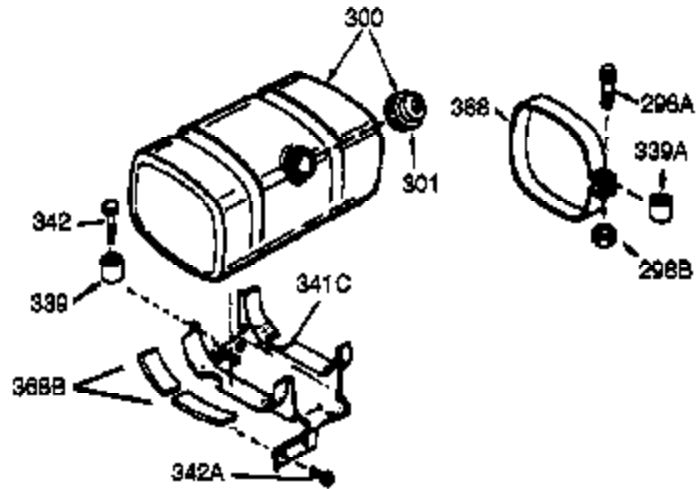

OPTIONAL
DEBRIS SCREEN KIT