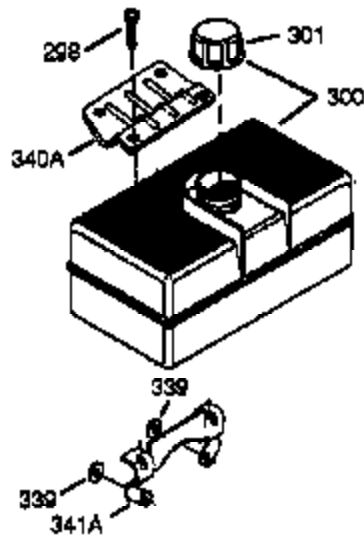

ILLUSTRATION SHOWS TYPICAL PARTS ONLY. ORDER BY PART NUMBER. PARTS NOT LISTED ARE SUPPLIED BY OEM.

VIEW 3 OF 4

Ref #	Part Number	Qty	Description
16	37255A	1	Governor Lever (Incl. 212A)
17	29916	1	Governor Lever Clamp
18	651028	1	Screw, Torx T-15, 8-32 x 3/8"
28	30322	1	Lock Nut, 8-32
30	36283A	1	Crankshaft
35	29826	1	Screw, 10-32 x 3/4"
36	29918	1	Lock Washer
37	29216	1	Lock Nut, 10-32
38	29642	1	Retaining Ring
69	37342	1	* Cylinder Cover Gasket
70	35376A	1	Cylinder Cover (Incl. 71, 75 & 80)
75	35319	1	Oil Seal
86	650833	7	Screw, 1/4-20 x 1-3/16"
87	650832	1	Screw, 1/4-20 x 1-11/16"
89	32589	1	Flywheel Key
92	650880	1	Lock Washer
130B	650273	2	Screw, 5/16-18 x 5/8"
264A	650802	1	Screw, 1/4-20 x 5/8"
277	650729	2	Screw, 5/16-18 x 3-3/16"
285	35985B	1	Starter Cup
291	30962	1	Fuel Line
292	26460	2	Fuel Line Clamp
298	650665	2	Screw, 1/4-15 x 3/4"
300	34186A	1	Fuel Tank (Incl. 292 & 301)
301	36246	1	Fuel Cap
308	35540	1	Fill Tube Clip
339	35880	2	Spacer
340A	34259	1	Fuel Tank Bracket
341A	34258A	1	Fuel Tank Bracket
390	590746	1	Rewind Starter (Note: This engine could have been built with 590704 starter.)
416	34479A	1	Spark Arrestor Kit (Incl. 417)
417	650696	2	Screw, 5/16-18 x 2-45/64"
900	0	1	Replacement Engine 756332A, Order from 71-999
900	0	1	Replacement Short Block 756331B, order From 71-999