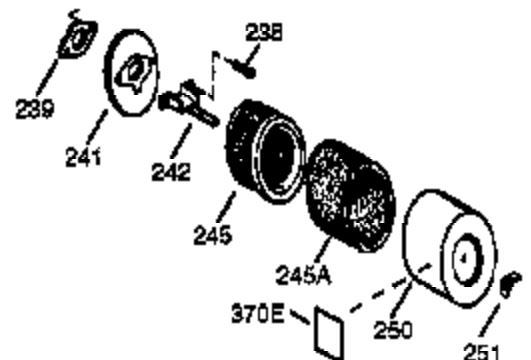

ILLUSTRATION SHOWS TYPICAL PARTS ONLY. ORDER BY PART NUMBER. PARTS NOT LISTED ARE SUPPLIED BY OEM.

VIEW 2 OF 4

Ref #	Part Number	Qty	Description
1	35385	1	Cylinder (Incl. 2, 20, 72 & 72A)
2	27652	2	Dowel Pin
4	0	1	Oil Drain Extension (Purchase Locally)
5	30969	1	Extension Cap
72	27642	2	Oil Drain
169	27896A	2	* Valve Cover Gasket
170	28423	1	Breather Body
171	28424	1	Breather Element
172	28425	1	Valve Cover
174	650128	2	Screw, 10-24 x 1/2"
178	29752	4	Nut & Lock Washer, 1/4-28
207	37448	1	Throttle Link
239	27272A	1	* Air Cleaner Gasket
240	37104	1	Air Cleaner Body
242	33267	1	Air Cleaner Bracket
243	28820	2	Screw, 10-32 x 1/2"
245A	35881	1	Air Cleaner Filter
245	33268	1	Air Cleaner Filter
250	33269A	1	Air Cleaner Cover
251	37444	1	Wing Nut, 1/4-20
275	34185B	1	Muffler
276	31588	1	Locking Plate
277	650729	2	Screw, 5/16-18 x 3-3/16"
291	30962	1	Fuel Line
292	26460	2	Fuel Line Clamp
308	35540	1	Fill Tube Clip
380	640260A	1	Carburetor (Incl. 184 & 212A)
417	650696	2	Screw, 5/16-18 x 2-45/64"
900	0	1	Replacement Engine 756332A, Order from 71-999
900	0	1	Replacement Short Block 756331B, order From 71-999