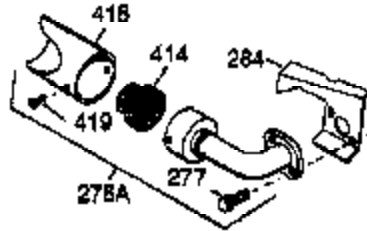

ILLUSTRATION SHOWS TYPICAL PARTS ONLY. ORDER BY PART NUMBER. PARTS NOT LISTED ARE SUPPLIED BY OEM.

VIEW 3 OF 4

Ref #	Part Number	Qty	Description
16	37255A	1	Governor Lever (Incl. 212A)
17	29916	1	Governor Lever Clamp
18	651028	1	Screw, Torx T-15, 8-32 x 3/8"
28	30322	1	Lock Nut, 8-32
30	36283A	1	Crankshaft
35	29826	1	Screw, 10-32 x 3/4"
36	29918	1	Lock Washer
37	29216	1	Lock Nut, 10-32
38	29642	1	Retaining Ring
69	37342	1	* Cylinder Cover Gasket
70	35376A	1	Cylinder Cover (Incl. 71, 75 & 80)
75	35319	1	Oil Seal
86	650833	7	Screw, 1/4-20 x 1-3/16"
87	650832	1	Screw, 1/4-20 x 1-11/16"
89	32589	1	Flywheel Key
92	650880	1	Lock Washer
130B	650273	2	Screw, 5/16-18 x 5/8"
264A	650802	1	Screw, 1/4-20 x 5/8"
277	650729	2	Screw, 5/16-18 x 3-3/16"
285	35985B	1	Starter Cup
291	30962	1	Fuel Line
292	26460	2	Fuel Line Clamp
298	650665	2	Screw, 1/4-15 x 3/4"
300	34186A	1	Fuel Tank (Incl. 292 & 301)
301	36246	1	Fuel Cap
308	35540	1	Fill Tube Clip
339	35880	2	Spacer
340A	34259	1	Fuel Tank Bracket
341A	34258A	1	Fuel Tank Bracket
390	590746	1	Rewind Starter (Note: This engine could have been built with 590704 starter.)
416	34479A	1	Spark Arrestor Kit (Incl. 417)
417	650696	2	Screw, 5/16-18 x 2-45/64"
900	0	1	Replacement Engine 756332A, Order from 71-999
900	0	1	Replacement Short Block 756331B, order From 71-999