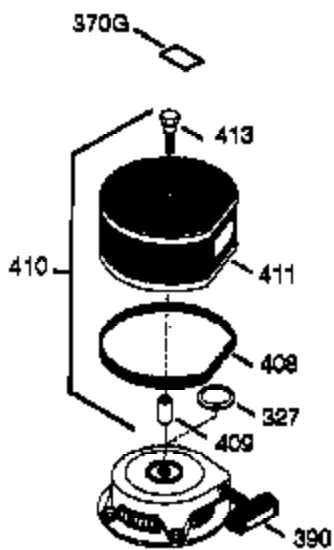

OPTIONAL
DEBRIS SCREEN KIT