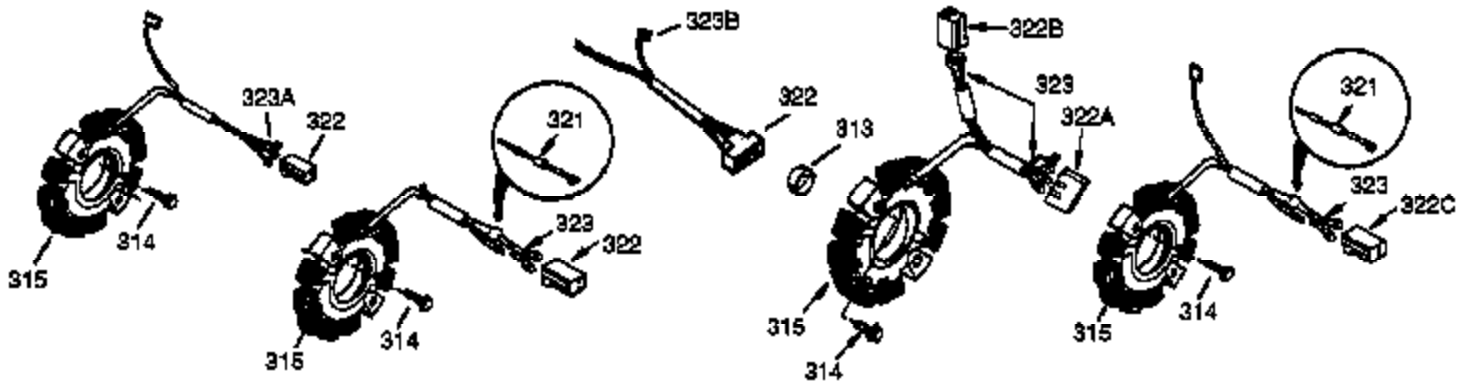

OPTIONAL
DEBRIS SCREEN KIT