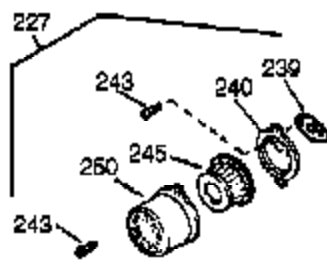

Ref #	Part Number	Qty	Description
	305 35554	1	Oil Fill Tube
	307 35499	1	"O" Ring
	308 35540	1	Fill Tube Clip
	310 36205	1	Dipstick
	311 35941	1	Dipstick (Incl. 312)
	312 29673	1	* "O" Ring
	325 29443	1	Wire Clip
	327 35392	1	Starter Plug
	342 30063	1	Screw, T-30, 1/4-20 x 1/2"
370G	35274	1	Oil Instruction Decal
370J	35703	1	Throttle Decal
	380 640260A	1	Carburetor (Incl. 184)
	390 590746	1	Rewind Starter (Note: This engine could have been built with 590704 starter.)
	400 36450C	1	* Gasket Set (Incl. items marked PK in notes) Incl. part #'s 27272A (1), 27896A (2), 27915A (1), 29673 (1), 33263 (1), 33629 (1), 34698A (1), 35317 (1), 35967A (1), 36448 (1), 37342 (1)
	417 650696	2	Screw, 5/16-18 x 2-3/4"
	900 0	1	Replacement Engine 756332A, Order from 71-999
	900 0	1	Replacement Short Block 756331B, order From 71-999