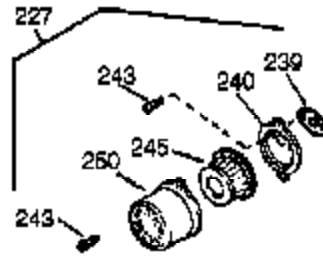

Ref #	Part Number	Qty	Description
72	27642	2	Oil Drain Plug
84	29193	1	Retaining Ring
92	650880	1	Lock Washer
111B	611224	1	Rocker On/Off Switch
239	27272A	1	* Air Cleaner Gasket
240	37104	1	Air Cleaner Bracket
243	651081	2	Screw, 10-32 x 15/32"
245	33268	1	Air Cleaner Filter
245A	35881	1	Air Cleaner Filter
250	33269A	1	Air Cleaner Cover
251	37444	1	Wing Nut, 1/4-20
260	37348	1	Blower Housing
272	30196	1	Screw, 5/16-18 x 3/4"
273	34349A	1	Carburetor Flange
274	35865	1	* Muffler Gasket
275B	37150	1	Muffler
279	650273	2	Screw, 5/16-18 x 17/32"
279B	26073	1	Washer
280A	37077	1	Heat Shield
285	35985B	1	Starter Cup
290	29774	1	Fuel Line
291	30962	1	Fuel Line
292	26460	4	Fuel Line Clamp
293	35812	1	Pulse Pump (Incl. 294)
294	35791	1	Pulse Pump Repair Kit
303	28566	1	Pulse Pump Fitting
380	640108	1	Carburetor (Incl. 184)
390	590746	1	Rewind Starter (NOTE: This engine could have been built with 590704 starter.)