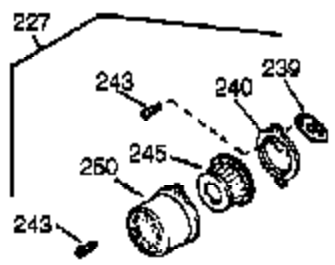

Ref #	Part Number	Qty	Description
307	35499	1	"O" Ring
308	35540	1	Fill Tube Clip
310	36205	1	Dipstick
325	29443	1	Wire Clip
342	30063	1	Screw, T-30, 1/4-20 x 1/2"
370J	35703	1	Throttle Decal
370G	35274	1	Oil Instruction Decal
370	35532	1	Name Decal
370K	36695	1	Starter Decal
380	640260A	1	Carburetor (Incl. 184)
390	590746	1	Rewind Starter (Note: This engine could have been built with 590704 starter.)
400	36450B	1	* Gasket Set (Incl. items marked PK in notes)
417	650696	2	Screw, 5/16-18 x 2-3/4"
420	730225A	1	SAE30 4-Cycle Enigne Oil (Quart)