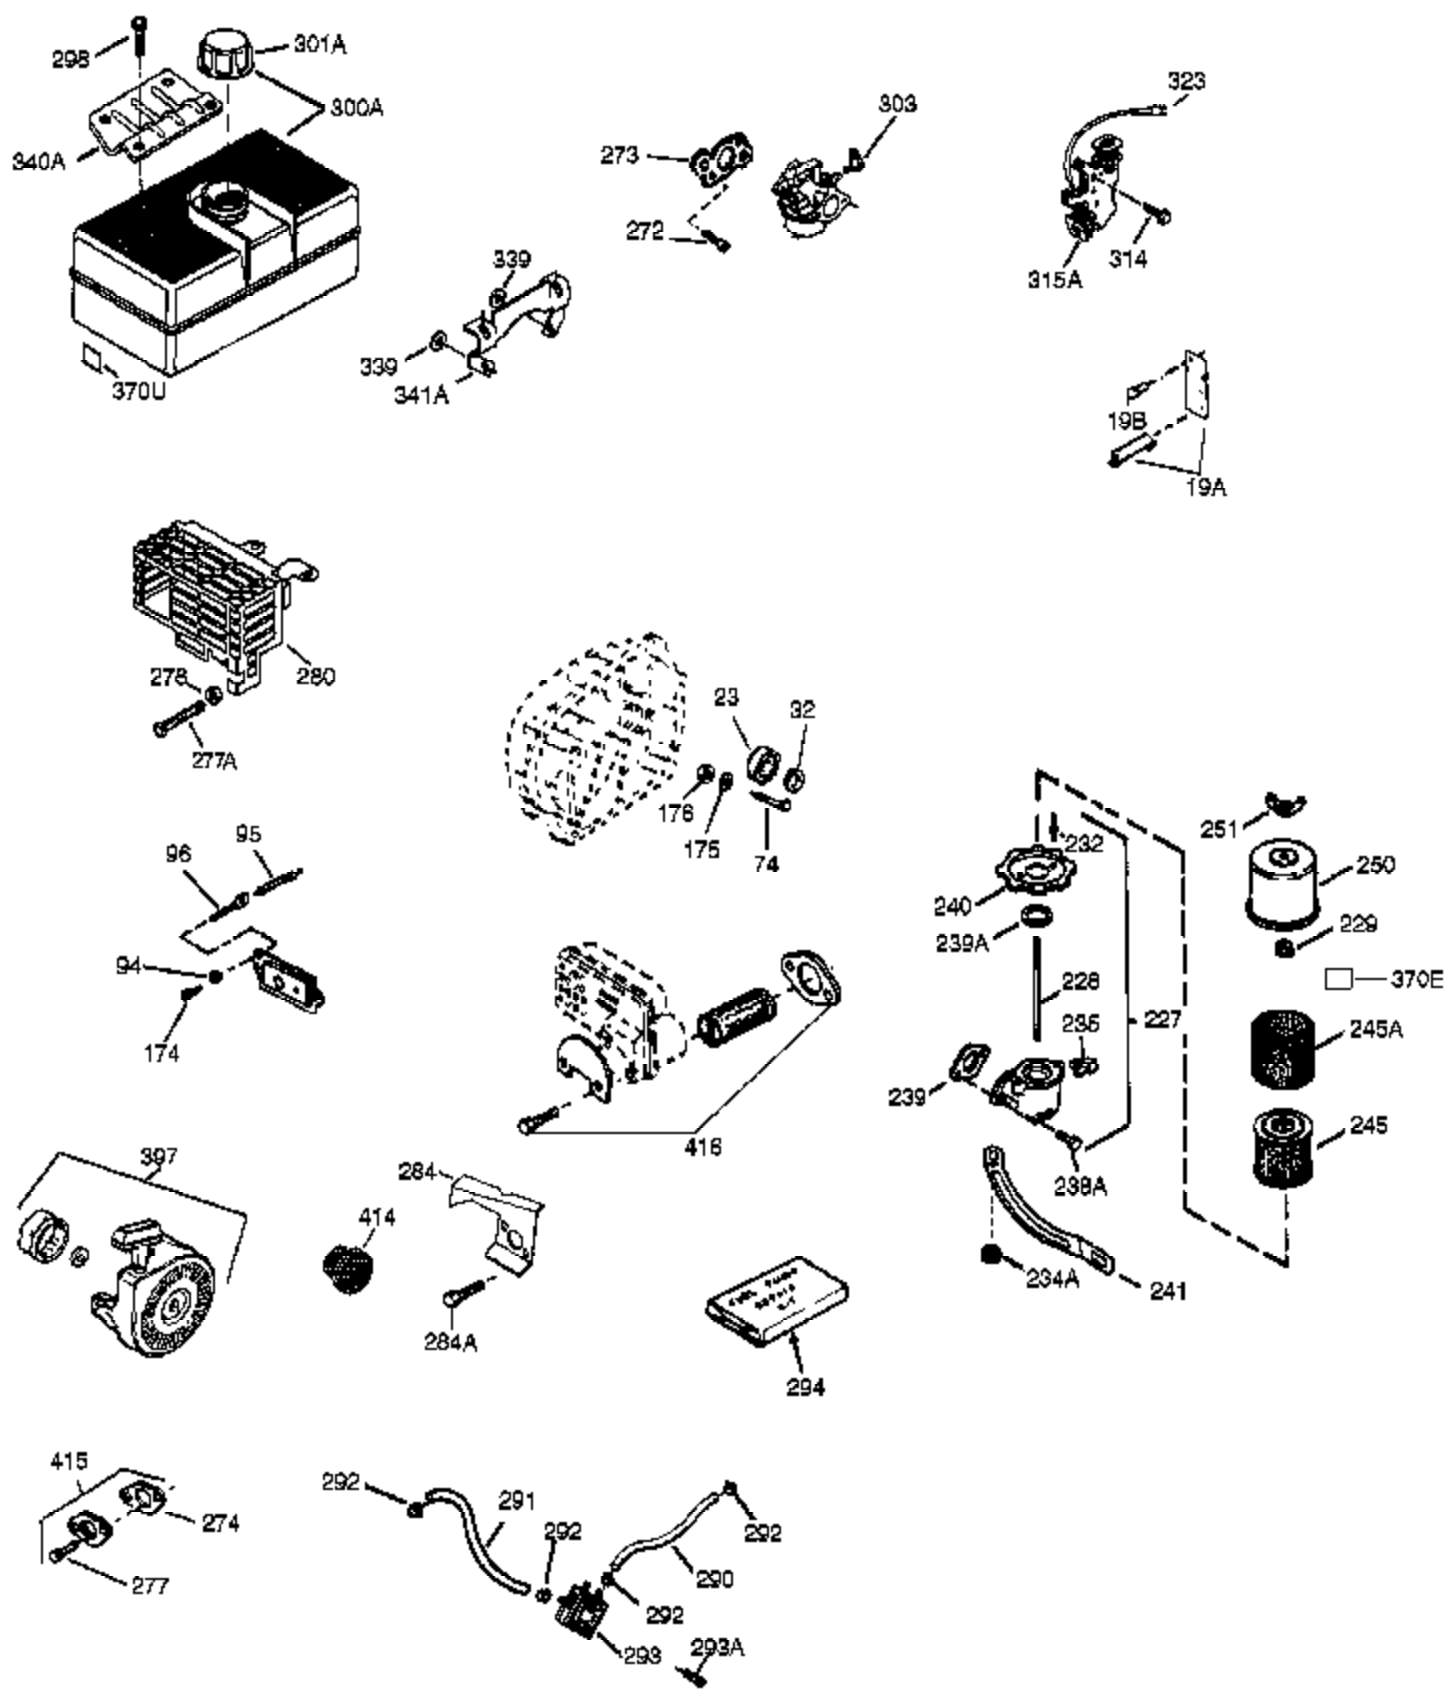

Ref #	Part Number	Qty	Description
310	36205	1	Dipstick
325	29443	1	Wire Clip
342	30063	1	Screw, T-30, 1/4-20 x 1/2"
370	35532	1	Name Decal
370K	36695	1	Starter Decal
370G	35274	1	Oil Instruction Decal
370J	35703	1	Throttle Decal
370I	36534	1	Warning Decal
380	640260A	1	Carburetor (Incl. 184)
390	590746	1	Rewind Starter (Note: This engine could have been built with 590704 starter.)
400	36450B	1	* Gasket Set (Incl. items marked PK in notes)
417	650696	2	Screw, 5/16-18 x 2-3/4"
420	730225A	1	SAE30 4-Cycle Enigne Oil (Quart)