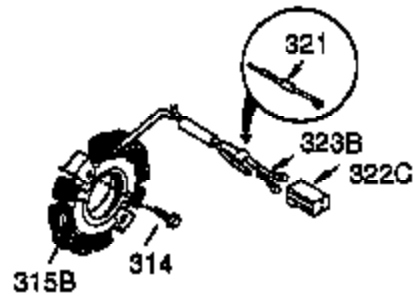

Ref #	Part Number	Qty	Description
290	29774	1	Fuel Line
291	30705	1	Fuel Line
292	26460	4	Fuel Line Clamp
295	35857	1	Fuel Shut-Off Valve
298	650665	2	Screw, 1/4-15 x 3/4"
300	34156A	1	Fuel Tank (Incl. 292 & 301)
301	35355	1	Fuel Cap
305	35554	1	Oil Fill Tube
306	35499	1	"O" Ring
308	35540	1	Fill Tube Clip
310	36205	1	Dipstick
315	611111	1	Alternator Coil (18 Watt) (Incl. 323)
323	611118	1	Terminal
325	29443	1	Wire Clip
335	35057A	1	Carburetor Cover
336	650765	1	Screw, 10-32 x 1/2"
338	28942	2	Screw, 10-32 x 3/8"
340	34155	1	Fuel Tank Bracket
341	34154	1	Fuel Tank Bracket
342	650561	1	Screw, 1/4-20 x 5/8"
350	570682	1	Primer Ass'y.
351	32180C	1	Primer Line
355	590574	1	Starter Handle
364	33377	1	Carburetor Cover Bracket
365	650767	2	Screw, 8-32 x 27/64"
370D	34346	1	Instruction Decal
380	632370A	1	Carburetor (Incl. 184)
390	590672	1	Rewind Starter
400	33279G	1	* Gasket Set (Incl. items marked PK i n notes) Incl. part #'s 26756 (1), 27272A (2), 27896A (2), 27915A (1), 29673 (1), 33263 (1), 33629 (1), 34041A (1), 34327A (1), 34698A (1), 34912 (1), 34923A (1), 35262 (1), 35317 (1), 35865 (1)
420	730226	1	SAE 5W30 4-Cycle Engine Oil (Quart)