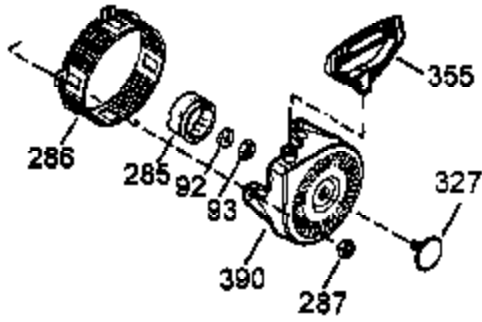

Ref #	Part Number	Qty	Description
5	30969	1	Extension Cap
62	650760	1	Screw, 8-32 x 3/8"
63	28545	1	Grommet
92	650880	1	Lock Washer
93	650881	1	Flywheel Nut
130C	650713	2	Screw, 5/16-18 x 5/8"
285	35985B	1	Starter Cup
287	29752	4	Nut & Lock Washer, 1/4-28
314	650873	1	Screw, 1/4-20 x 3/4"
323	611118	1	Terminal
355	590574	1	Starter Handle
370J	35703	1	Throttle Decal
370I	34414	1	Warning Decal
390	590733	1	Rewind Starter (NOTE: This engine could have been built with 590749 starter.)