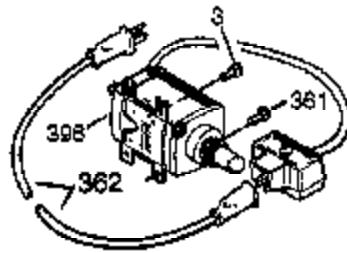

OPTIONAL 110-120 VOLT
STARTER MOTOR KIT