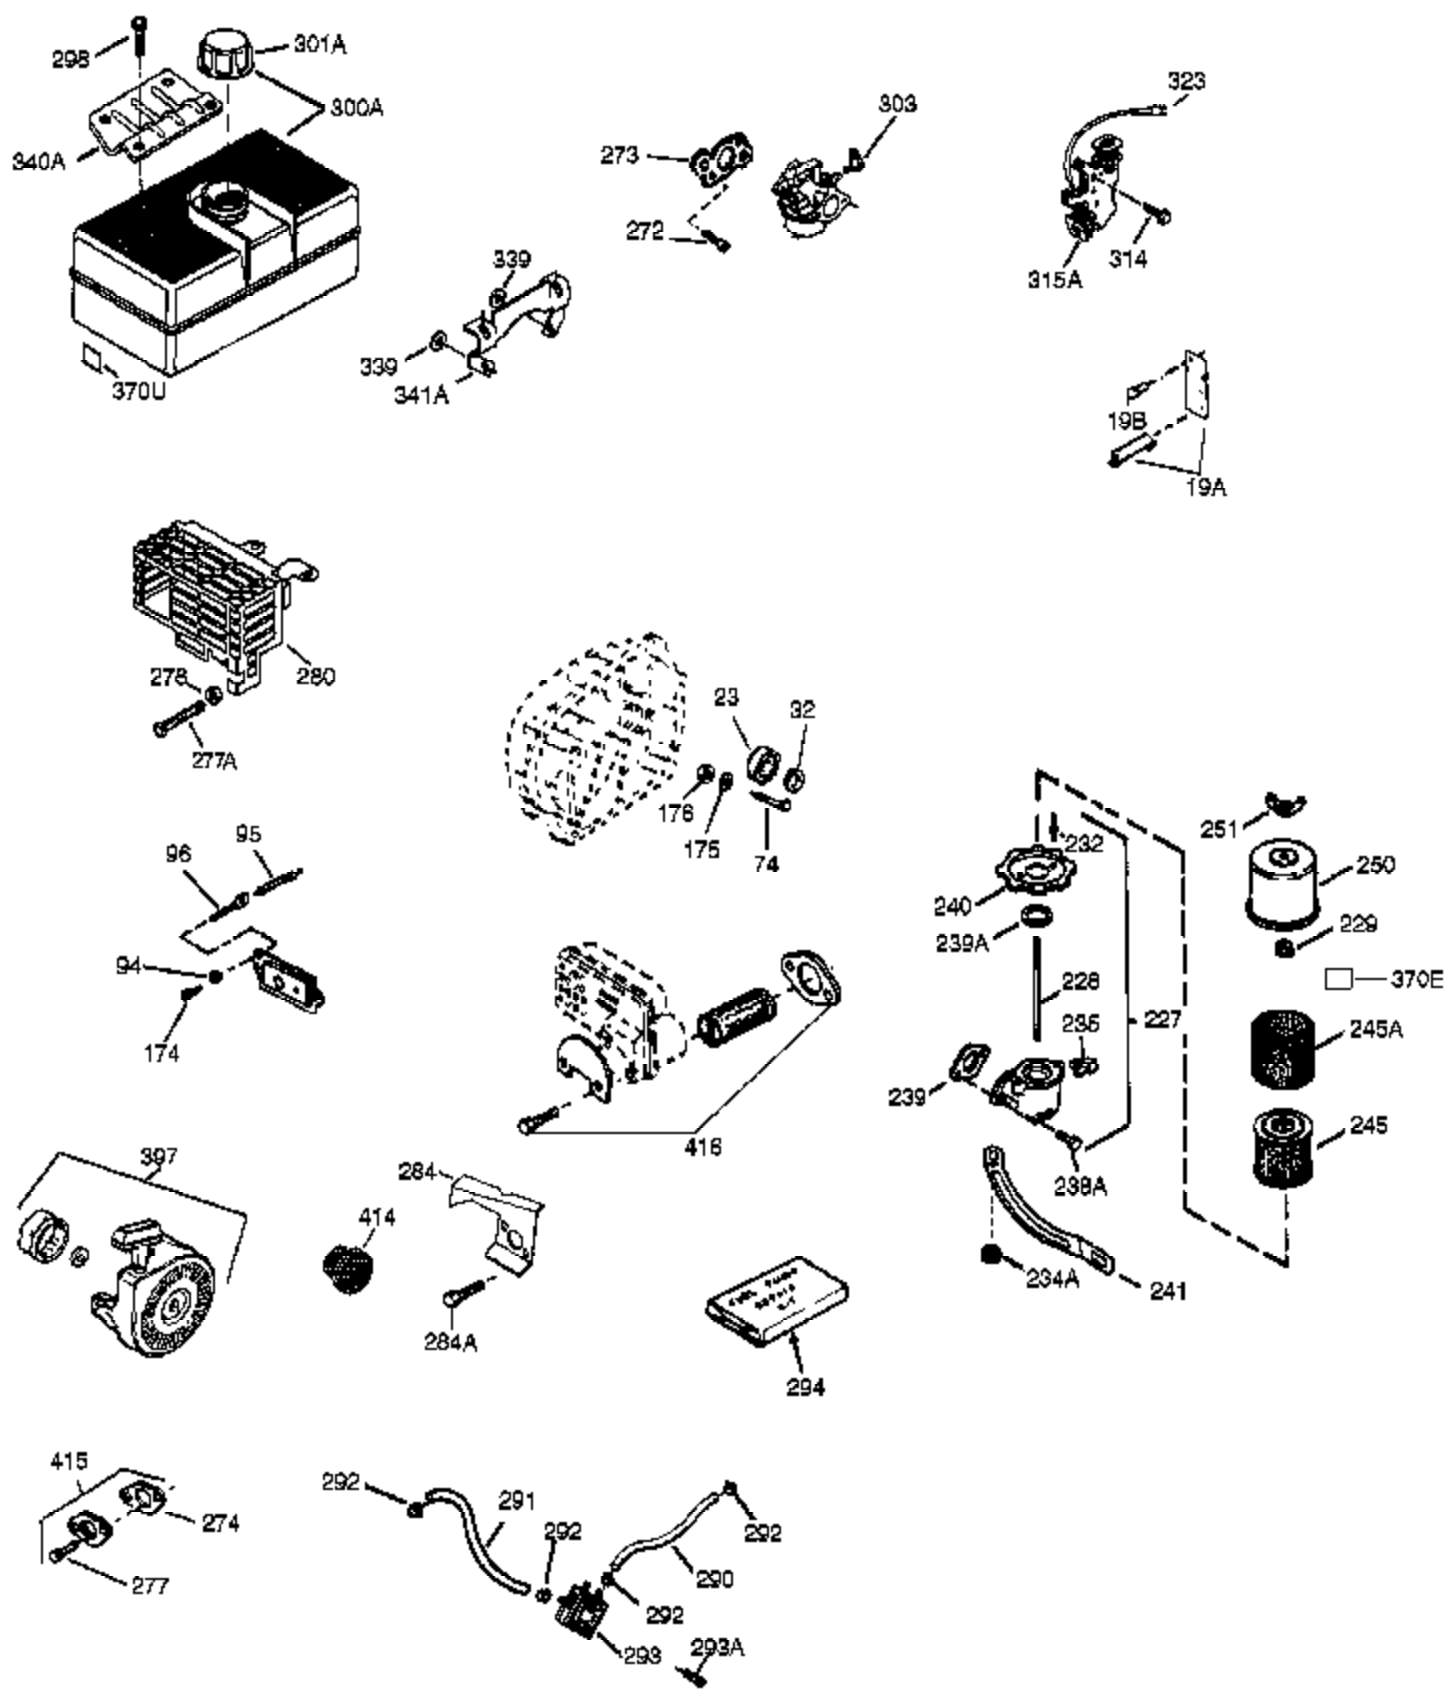

Ref #	Part Number	Qty	Description
174	650128	2	Screw, 10-24 x 1/2"
264	650802	1	Screw, 1/4-20 x 5/8"
277	651002	2	Screw, 5/16-18 x 4-3/16"
290	29774	1	Fuel Line
291	30705	1	Fuel Line
292	26460	4	Fuel Line Clamp
298	650665	2	Screw, 1/4-15 x 3/4"
306	35499	1	"O" Ring