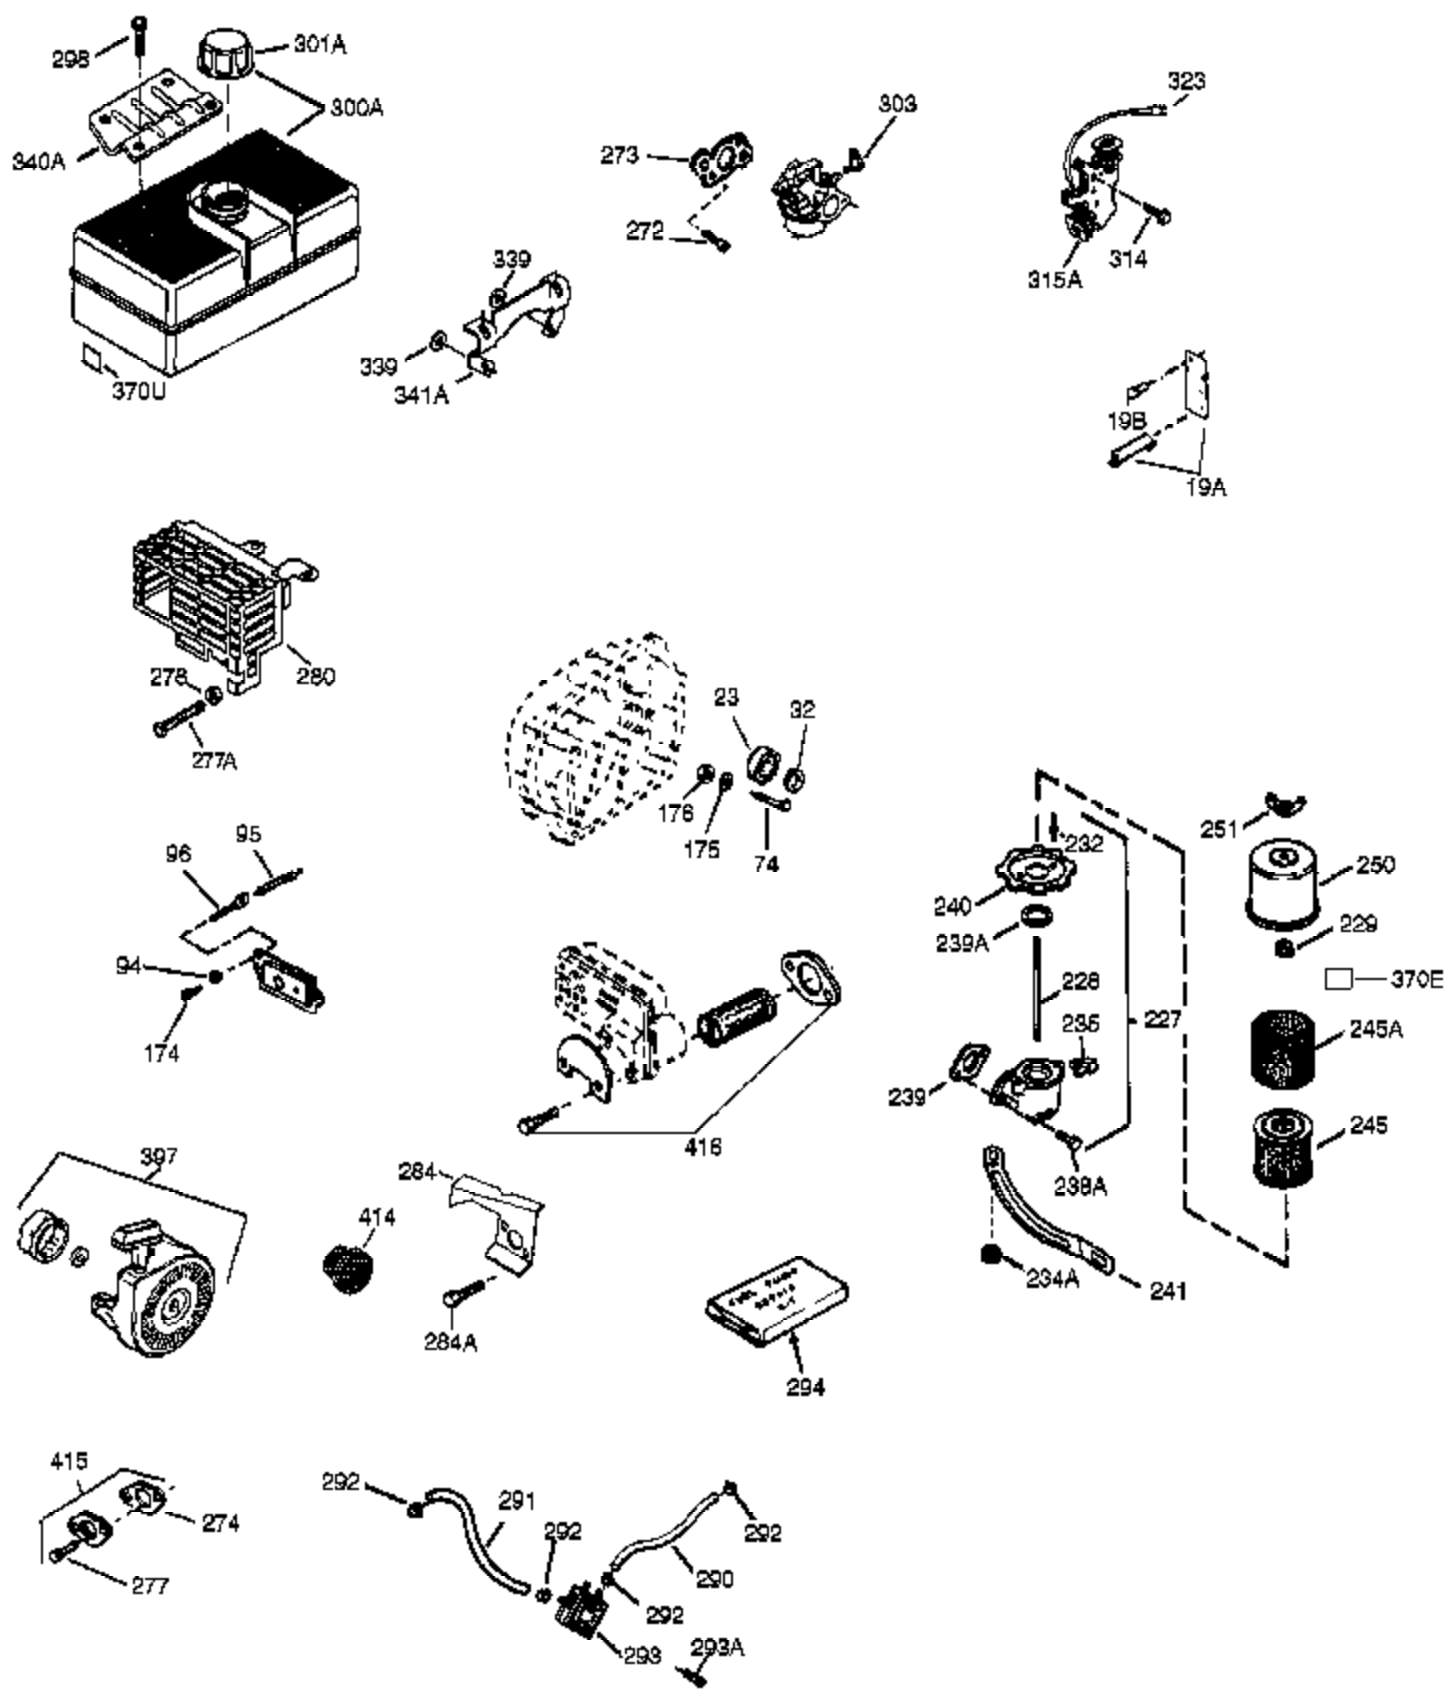

Ref #	Part Number	Qty	Description
287	29752	4	Nut & Lock Washer, 1/4-28
290	29774	1	Fuel Line
291	30705	1	Fuel Line
292	26460	4	Fuel Line Clamp
295	35857	1	Fuel Shut-Off Valve
298	650665	2	Screw, 1/4-15 x 3/4"
300	34156A	1	Fuel Tank (Incl. 292 & 301)
301	35355	1	Fuel Cap
305	35554	1	Oil Fill Tube
306	35499	1	"O" Ring
308	35540	1	Fill Tube Clip
310	36205	1	Dipstick
325	29443	1	Wire Clip
327	35392	1	Starter Plug
328	35062	2	Ignition Key
329	610973	1	Terminal
335	35057A	1	Carburetor Cover
336	650765	1	Screw, 10-32 x 1/2"
338	28942	2	Screw, 10-32 x 3/8"
340	34154	1	Fuel Tank Bracket
341	34155	1	Fuel Tank Bracket
342	650561	1	Screw, 1/4-20 x 5/8"
350	570682	1	Primer Ass'y.
351	32180C	1	Primer Line
355	590574	1	Starter Handle
364	33377	1	Carburetor Cover Bracket
365	650767	2	Screw, 8-32 x 27/64"
370B	34144	1	Primer Decal
370	34414	1	Warning Decal
370C	34346	1	Instruction Decal
370A	35077	1	Instruction Decal
380	632370A	1	Carburetor (Incl. 184)
390	590630	1	Rewind Starter
400	33279G	1	* Gasket Set (Incl. items marked PK i n notes) Incl. part #'s 26756 (1), 27272A (2), 27896A (2), 27915A (1), 29673 (1), 33263 (1), 33629 (1), 34041A (1), 34327A (1), 34698A (1), 34912 (1), 34923A (1), 35262 (1), 35317 (1), 35865 (1)
420	730226	1	SAE 5W30 4-Cycle Engine Oil (Quart)