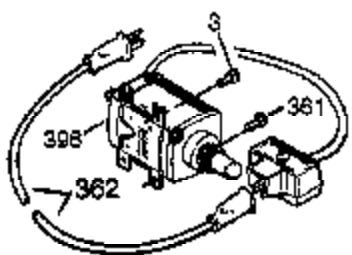

OPTIONAL 110-120 VOLT
STARTER MOTOR KIT