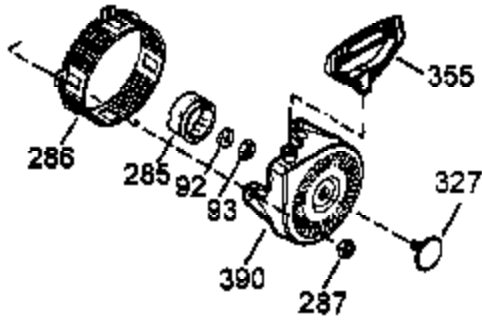

Ref #	Part Number	Qty	Description
29	30322	1	Lock Nut, 8-32
62	650760	1	Screw, 8-32 x 3/8"
63	28545	1	Grommet
72A	9556	1	Oil Drain Plug
92	650880	1	Lock Washer
93	650881	1	Flywheel Nut
129	650727	2	Screw, 5/16-18 x 1-3/4"
131A	650713	2	Screw, 5/16-18 x 5/8"
131	650694A	3	Screw, 5/16-18 x 2"
264	650802	1	Screw, 1/4-20 x 5/8"
285	35985	1	Starter Cup
286	35446	1	Starter Screen
287	29752	4	Nut & Lock Washer, 1/4-28
306	35499	1	"O" Ring
314	650873	1	Screw, 1/4-20 x 3/4"
323	611118	1	Terminal
327	35392	1	Starter Plug
355	590574	1	Starter Handle
390	590672	1	Rewind Starter