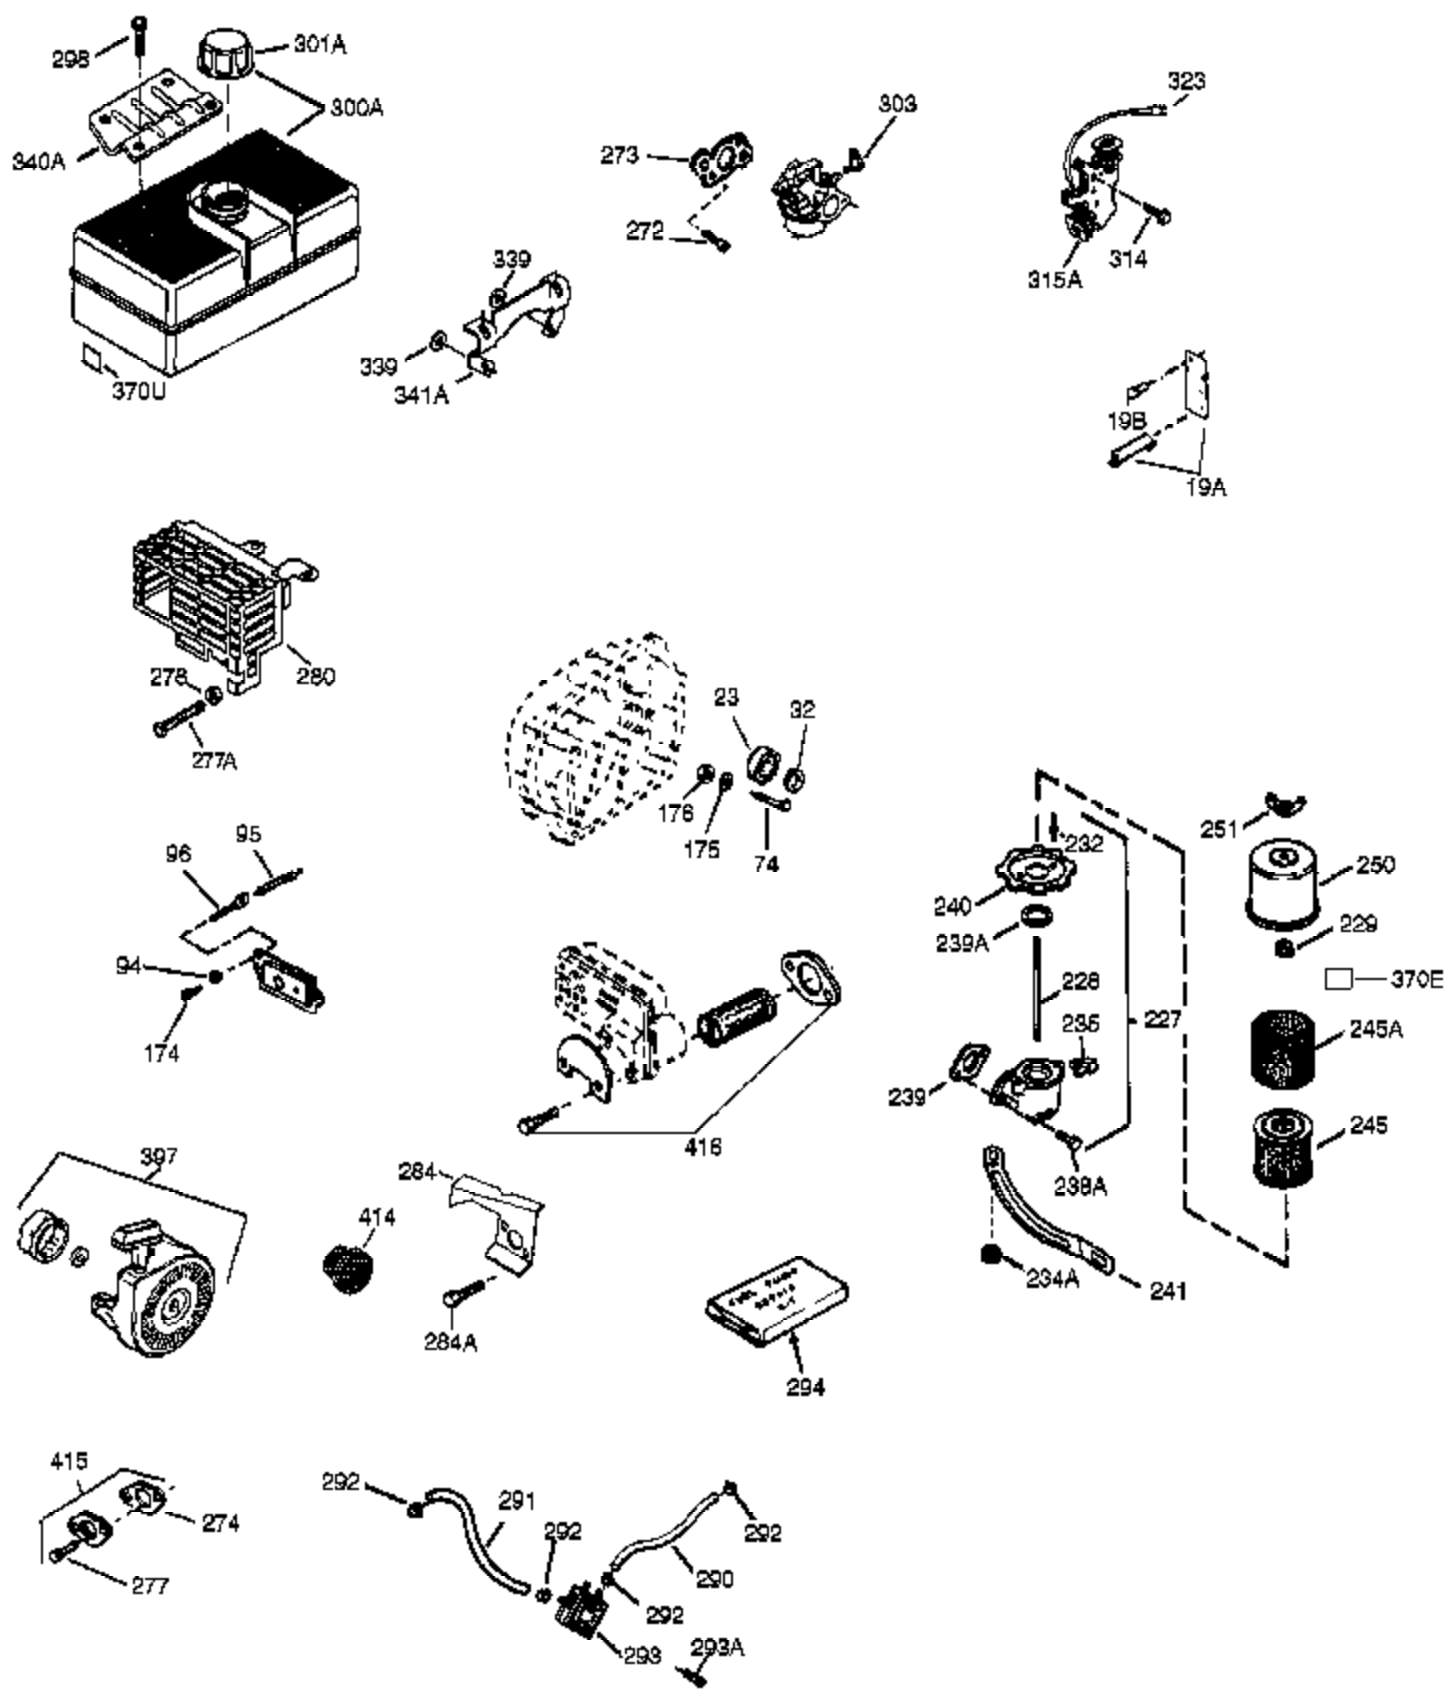

Ref #	Part Number	Qty	Description
286	35446	1	Starter Screen
287	29752	4	Nut & Lock Washer, 1/4-28
290	29774	1	Fuel Line
291	30705	1	Fuel Line
292	26460	4	Fuel Line Clamp
295	35857	1	Fuel Shut-Off Valve
298	650665	2	Screw, 1/4-15 x 3/4"
300	34156A	1	Fuel Tank (Incl. 292 & 301)
301	35355	1	Fuel Cap
305	35554	1	Oil Fill Tube
307	35499	1	"O" Ring
308	35540	1	Fill Tube Clip
310	36205	1	Dipstick
325	29443	1	Wire Clip
325	27275	1	Wire Clip
327	35392	1	Starter Plug
328	35062	1	Ignition Key
329	610973	1	Terminal
335	35057A	1	Carburetor Cover
336	650765	1	Screw, 10-32 x 1/2"
338	28942	2	Screw, 10-32 x 3/8"
340	34154	1	Fuel Tank Bracket
341	34155	1	Fuel Tank Bracket
342	650561	1	Screw, 1/4-20 x 5/8"
350	570682	1	Primer Ass'y.
351	32180C	1	Primer Line
355	590574	1	Starter Handle
364	33377	1	Carburetor Cover Bracket
365	650767	2	Screw, 8-32 x 27/64"
370	34414	1	Warning Decal
370A	35077	1	Choke Decal
370B	34144	1	Primer Decal
370C	34346	1	Instruction Decal
380	632370A	1	Carburetor (Incl. 184)
390	590630	1	Rewind Starter
400	33279G	1	* Gasket Set (Incl. items marked PK in notes) Incl. part #'s 26756 (1), 27272A (2), 27896A (2), 27915A (1), 29673 (1), 33263 (1), 33629 (1), 34041A (1), 34327A (1), 34698A (1), 34912 (1), 34923A (1), 35262 (1), 35317 (1), 35865 (1)
420	730226	1	SAE 5W30 4-Cycle Engine Oil (Quart)