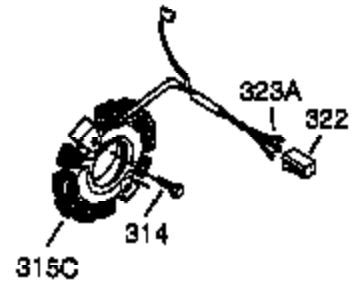

Ref #	Part Number	Qty	Description
62	650760	1	Screw, 8-32 x 3/8"
63	28545	1	Grommet
72A	28534	1	Oil Drain Plug
92	650880	1	Lock Washer
93	650881	1	Flywheel Nut
129	650727	2	Screw, 5/16-18 x 1-3/4"
131A	650713	2	Screw, 5/16-18 x 5/8"
131	650694A	3	Screw, 5/16-18 x 2"
285	35985B	1	Starter Cup
287	29752	4	Nut & Lock Washer, 1/4-28
306	35499	1	"O" Ring
314	650873	2	Screw, 1/4-20 x 3/4"
322	610823	1	Connector
323	610822	1	Terminal
355	590574	1	Starter Handle
390	590733	1	Rewind Starter