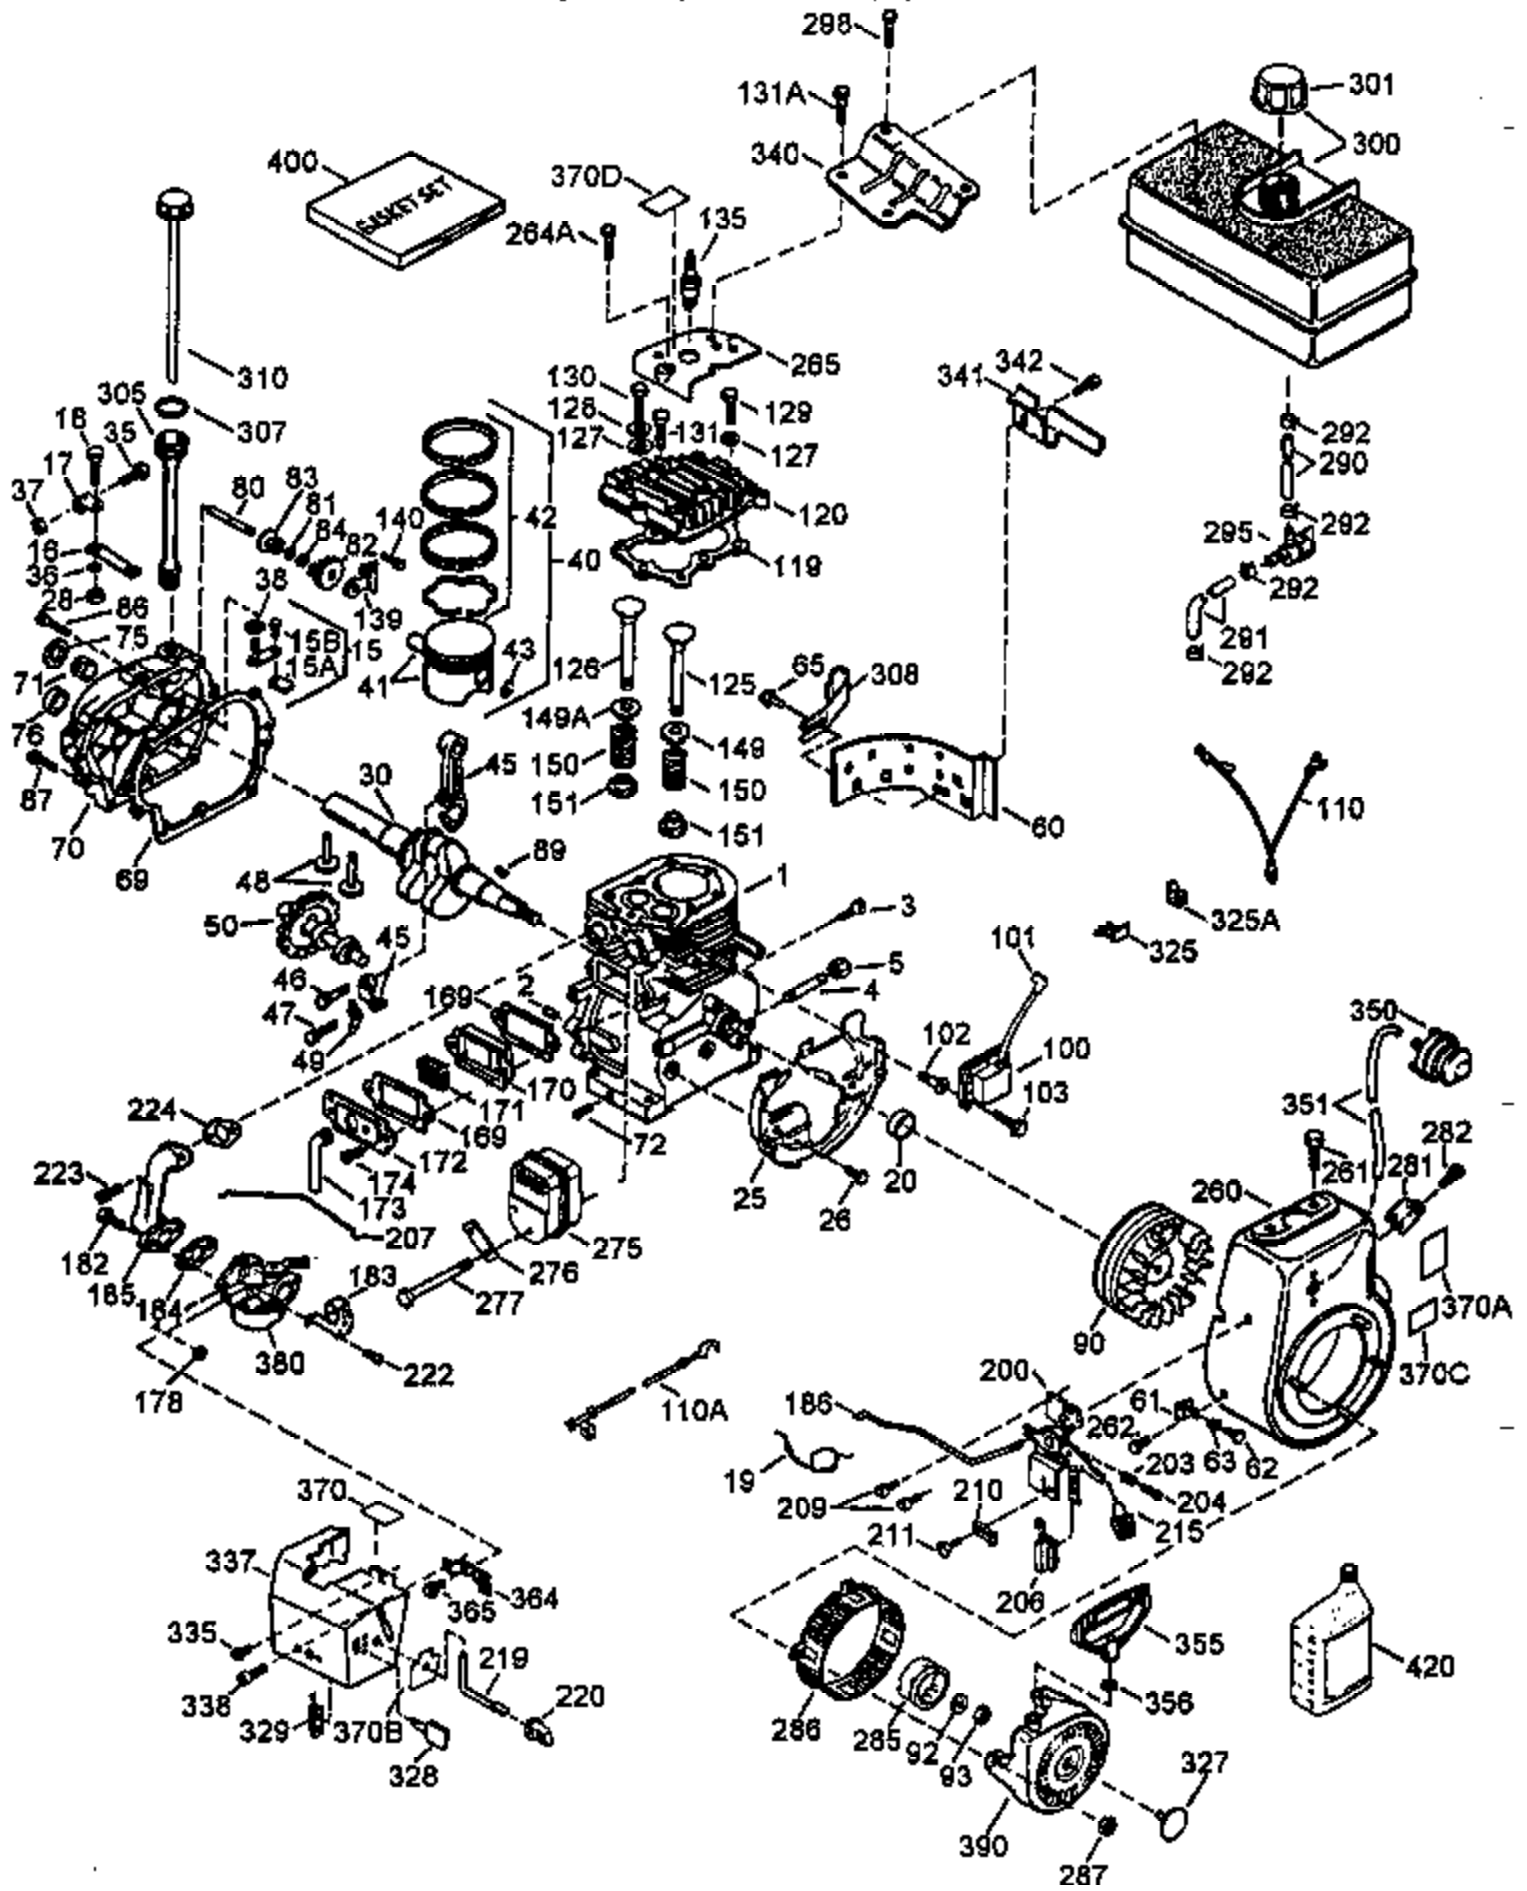

VIEW 1 of 2 ... this illustration may not depict actual equipment and is for reference only!

Ref #	Part Number	Qty	Description
	1 35371	1	Cylinder (Incl. 2, 20, 72 & 72A)
	2 27652	2	Dowel Pin
	3 650820	2	Screw, 1/4-20 x 1/2"
15A	30700	1	Governor Yoke
15B	650494	1	Screw, 6-40 x 5/16"
15	30699C	1	Governor Rod (Incl. 15A & 15B)
16	33454	1	Governor Lever
17	29916	1	Governor Lever Clamp
18	650548	1	Screw, 8-32 x 5/16"
19	34663	1	Speed Control Spring
20	35319	1	Oil Seal
25	36460	1	Blower Housing Baffle
26	650561	2	Screw, 1/4-20 x 5/8"
28	30322	1	Lock Nut, 8-32
30	35372A	1	Crankshaft
35	29826	1	Screw, 10-32 x 3/4"
36	29918	1	Lock Washer
37	29216	1	Lock Nut, 10-32
38	29642	1	Retaining Ring
40	35776	1	Piston, Pin & Ring Set (Std.)
40	35777	1	Piston, Pin & Ring Set (.010" OS)
40	35778	1	Piston, Pin & Ring Set (.020" OS)
41	35773	1	Piston & Pin Ass'y. (Std.) (Incl. 43)
41	35774	1	Piston & Pin Ass'y. (.010" OS) (Incl. 43)
41	35775	1	Piston & Pin Ass'y. (.020" OS) (Incl. 43)
42	35779	1	Ring Set (Std.)
42	35780	1	Ring Set (.010" OS)
42	35781	1	Ring Set (.020" OS)
43	35772	2	Piston Pin Retaining Ring
45	35681	1	Connecting Rod Ass'y. (Incl.46,47,49)
46	650908	1	Connecting Rod Bolt
47	650882	1	Connecting Rod Bolt
48	34034	2	Valve Lifter
49	35374	1	Oil Dipper
50	35375	1	Camshaft (MCR)
60	33273A	1	Blower Housing Extension
61	34126	1	Grommet Mounting Bracket
62	650760	1	Screw, 8-32 x 3/8"
63	28545	1	Grommet
65	650128	1	Screw, 10-24 x 1/2"
69	35262A	1	* Cylinder Cover Gasket
70	35376	1	Cylinder Cover (Incl. 71, 75 & 80)
71	35377	1	Crankshaft Bushing
72	27642	1	Oil Drain Plug
72A	28534	1	Oil Drain Plug
75	35319	1	Oil Seal
80	31845	1	Governor Shaft
81	30590A	1	Washer
82	35378	1	Governor Gear Ass'y. (Incl. 81)
83	30588A	1	Governor Spool
84	29193	1	Retaining Ring
86	650833	7	Screw, 1/4-20 x 1-3/16"
87	650832	1	Screw, 1/4-20 x 1-11/16"
89	32589	1	Flywheel Key
90	611093	1	Flywheel (W/Ring Gear)
92	650880	1	Lock Washer
93	650881	1	Flywheel Nut
100	35135	1	Solid State Ignition